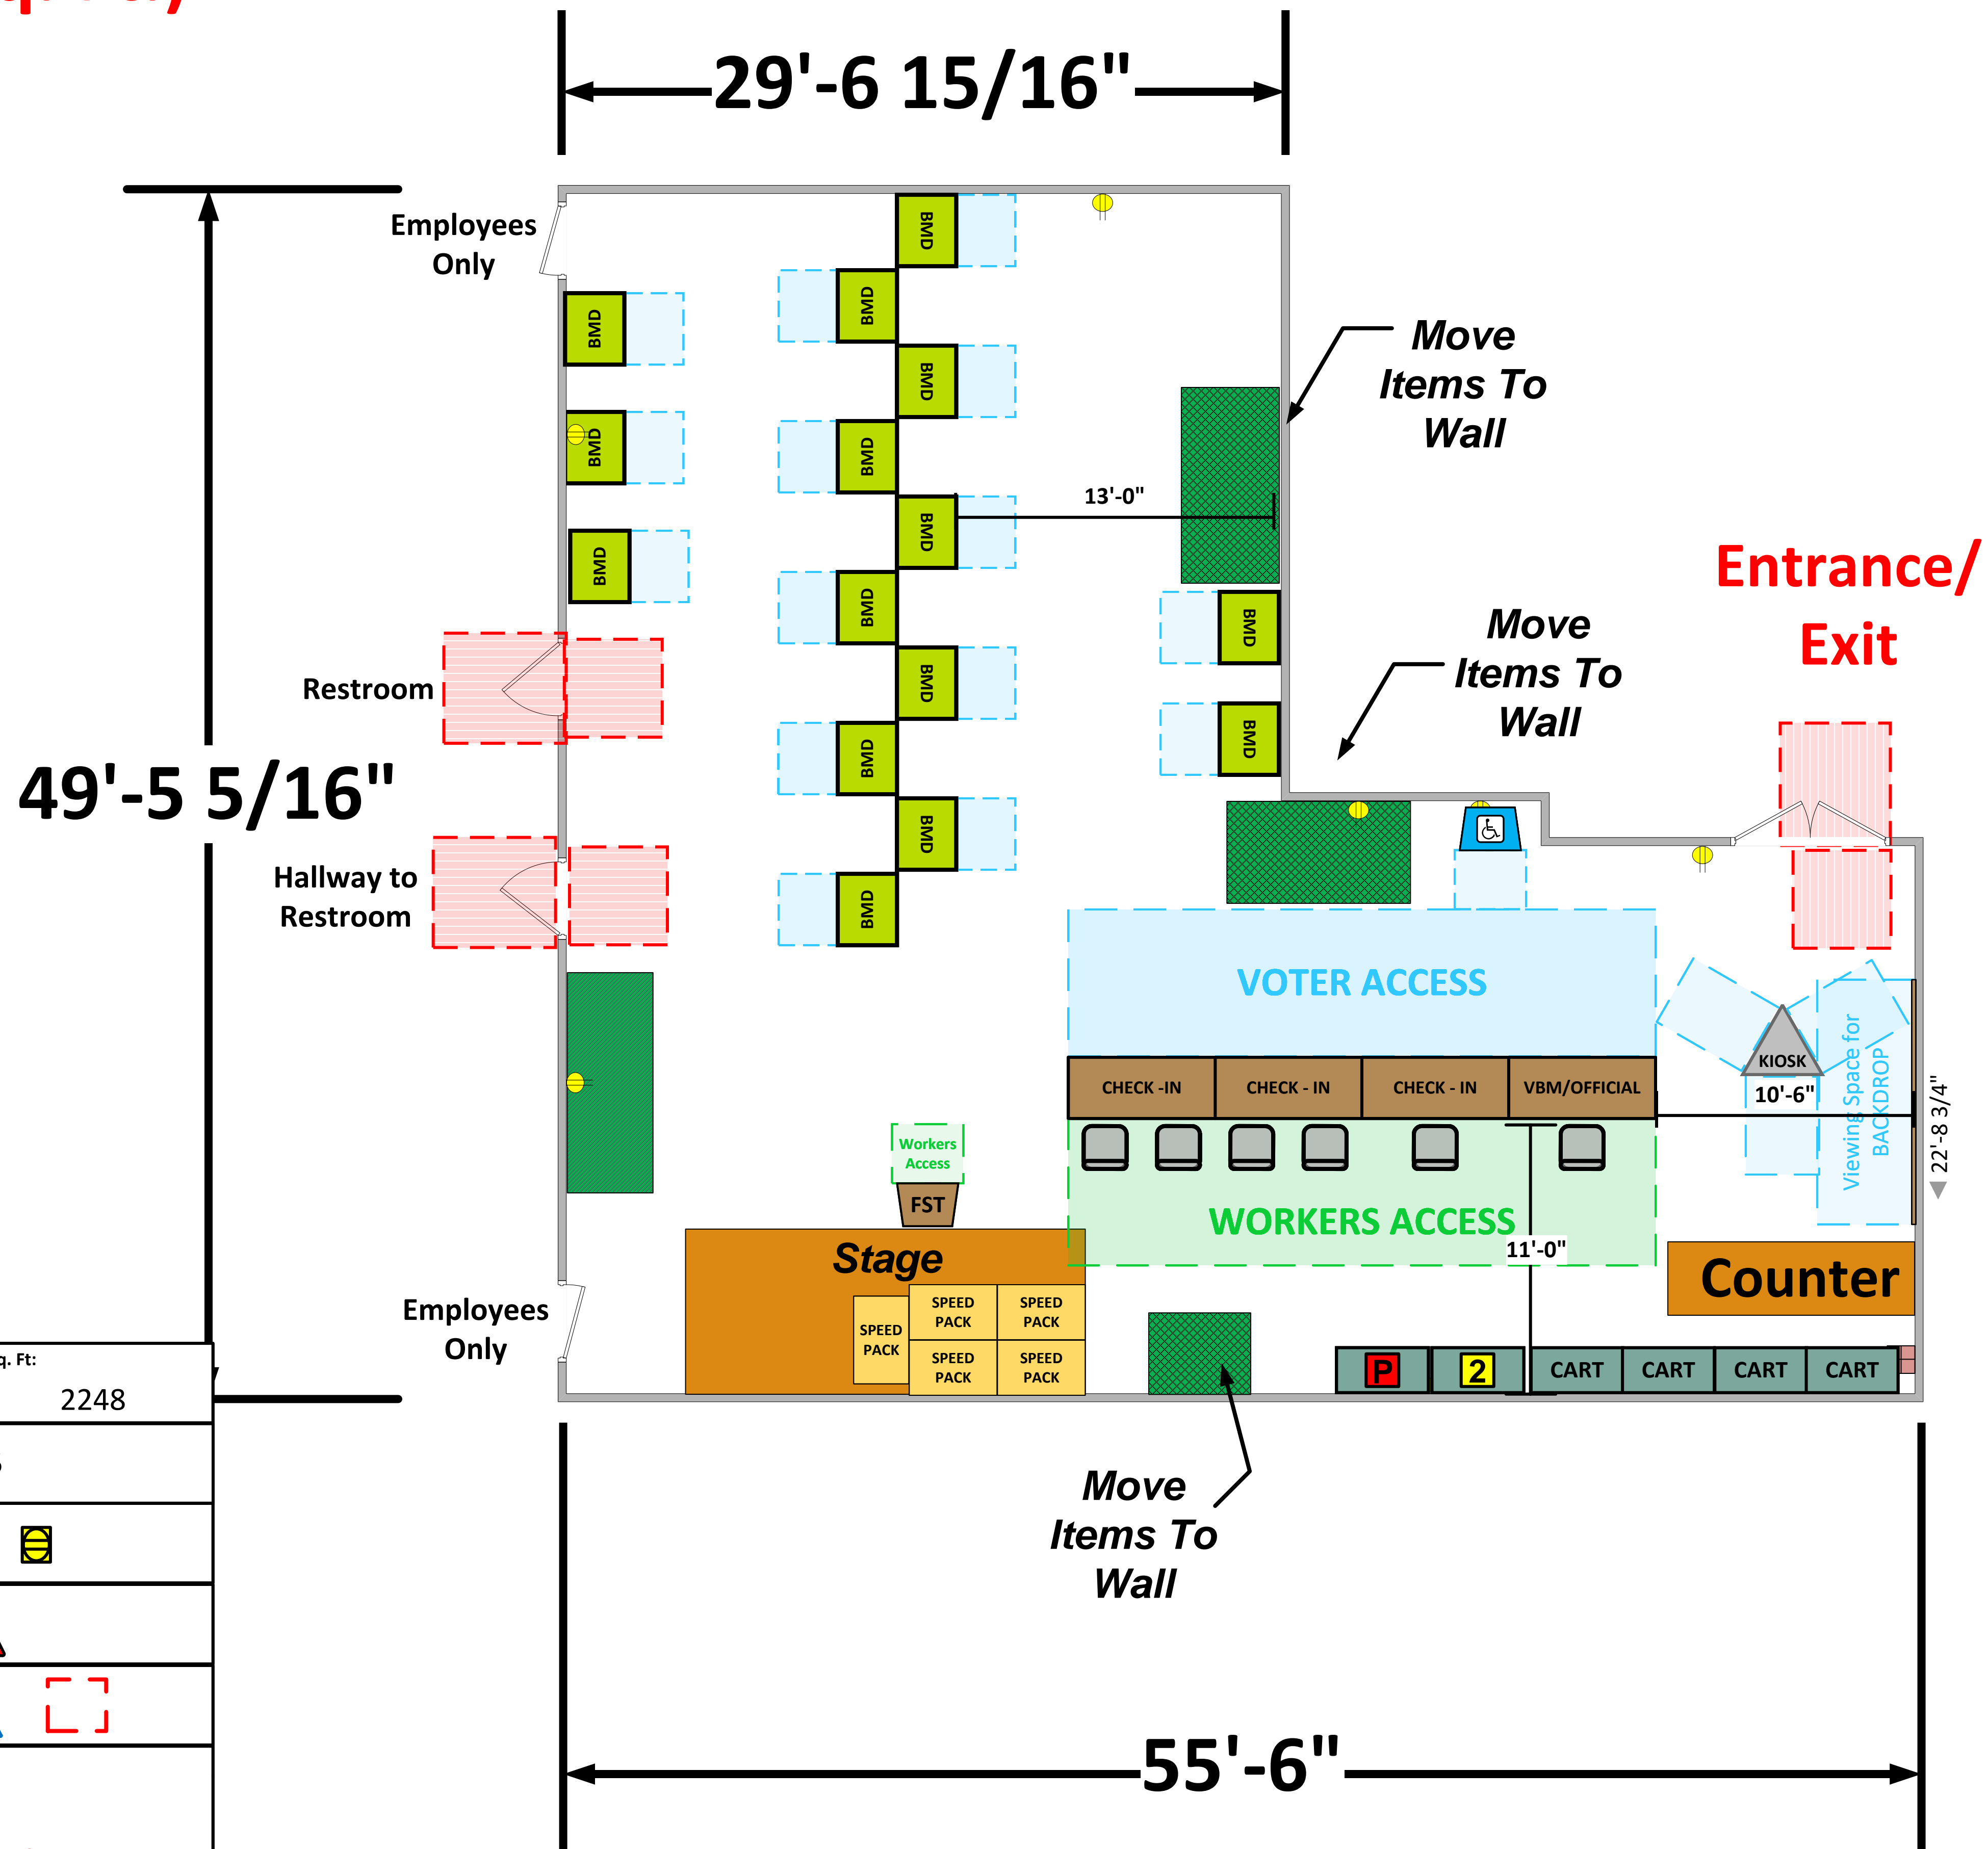

# Multi Purpose Room (2077 Usable Sq. Ft.)

## LEGEND

Room Size	Dimension: 55'-6" x 49'-5"	Sq. Ft: 2248
Number of BMDs	15	
POWER OUTLET		
PROTRUDING OBJECT		
Do Not Block Area		

TITLE  
**VCID 22359**  
**The Way Out Ministries**

**Each chair at a CHECK-IN station equals one ePollbook**

Equipment By: <b>Ryan Rivas</b>	Date: <b>02/20/24</b>
Skeleton Drawn By: <b>Scott Taylor</b>	Date: <b>12/06/23</b>
Scale: <b>1/4" inches = 1' Ft.</b>	