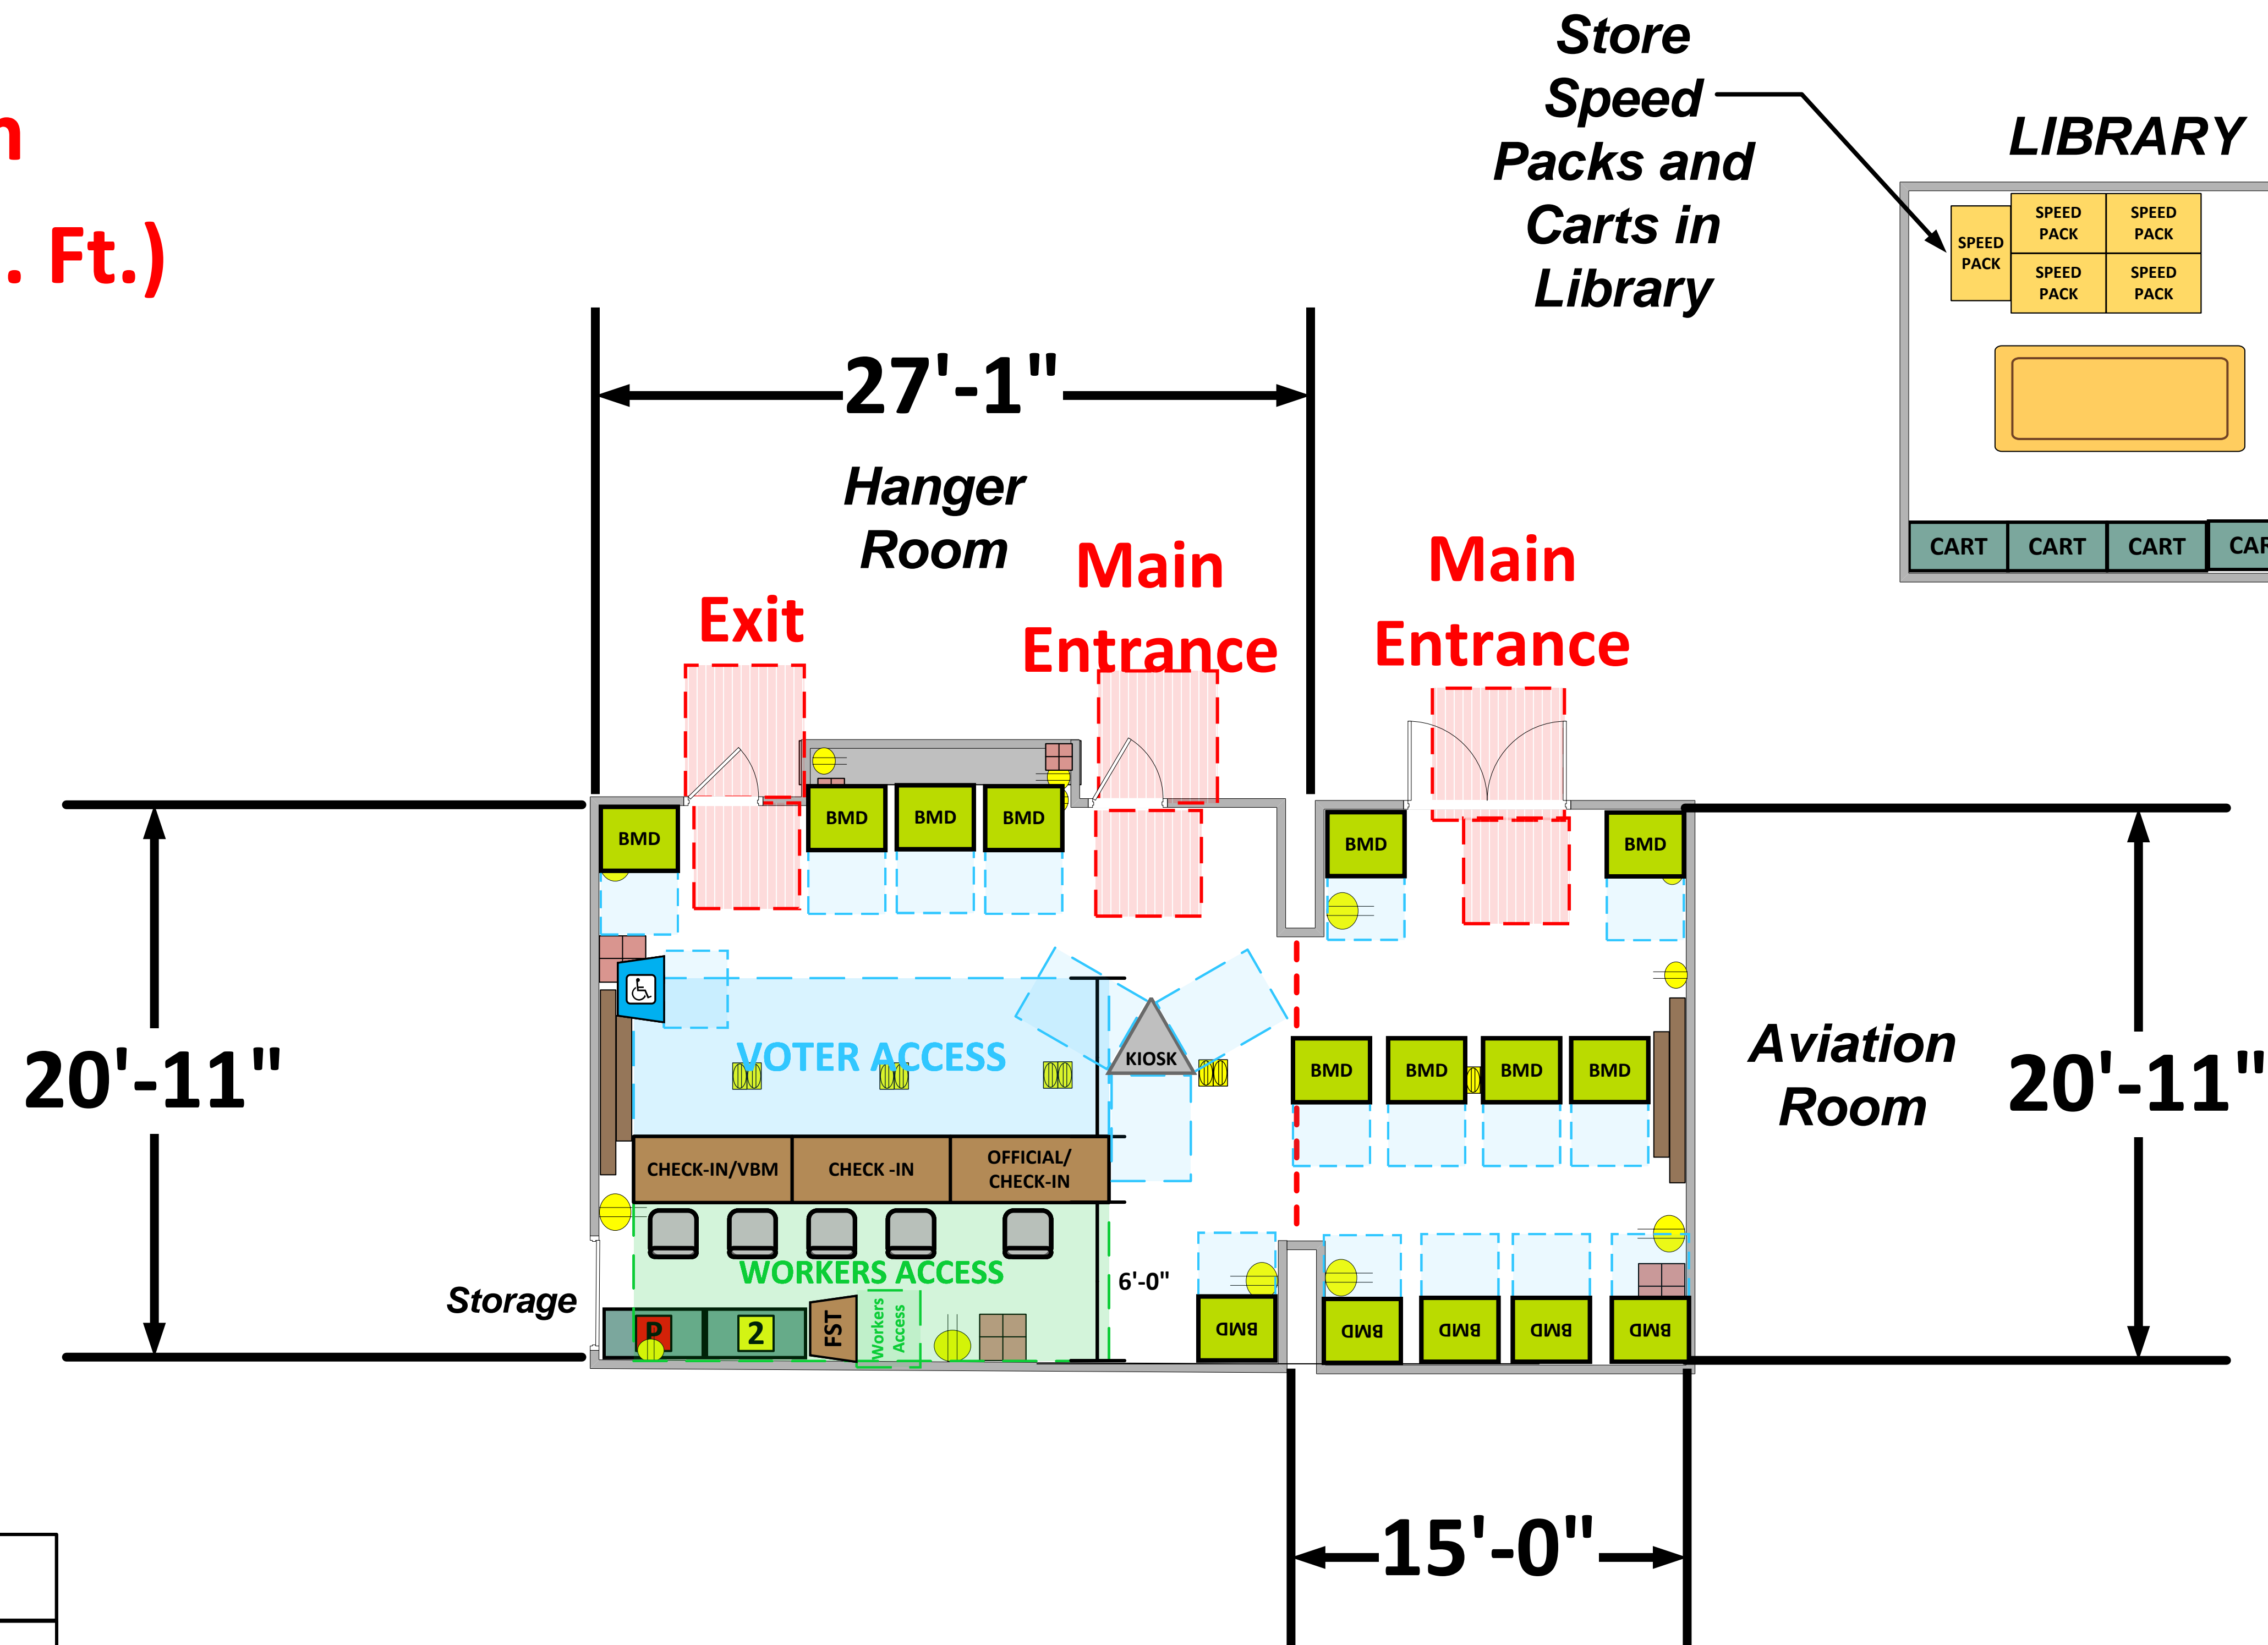

# Hanger Room Aviation Room (Combined 894 Sq. Ft.)

## LEGEND

Room Size	Dimension:	Sq. Ft:
Combined	894	
Number of BMDs	15	
POWER OUTLET		
PROTRUDING OBJECT		
Do Not Block Area		

TITLE  
**VCID 22361**  
**Courtyard by Marriott Los Angeles LAX**  
**Hawthorne**

**Each chair at a CHECK-IN station equals one ePollbook**

Equipment By:	Date:
<b>Ryan Rivas</b>	<b>10/12/23</b>
Skeleton Drawn By:	Date:
<b>Ryan Rivas</b>	<b>10/12/23</b>
Scale:	
<b>1/4" inches = 1' Ft.</b>	