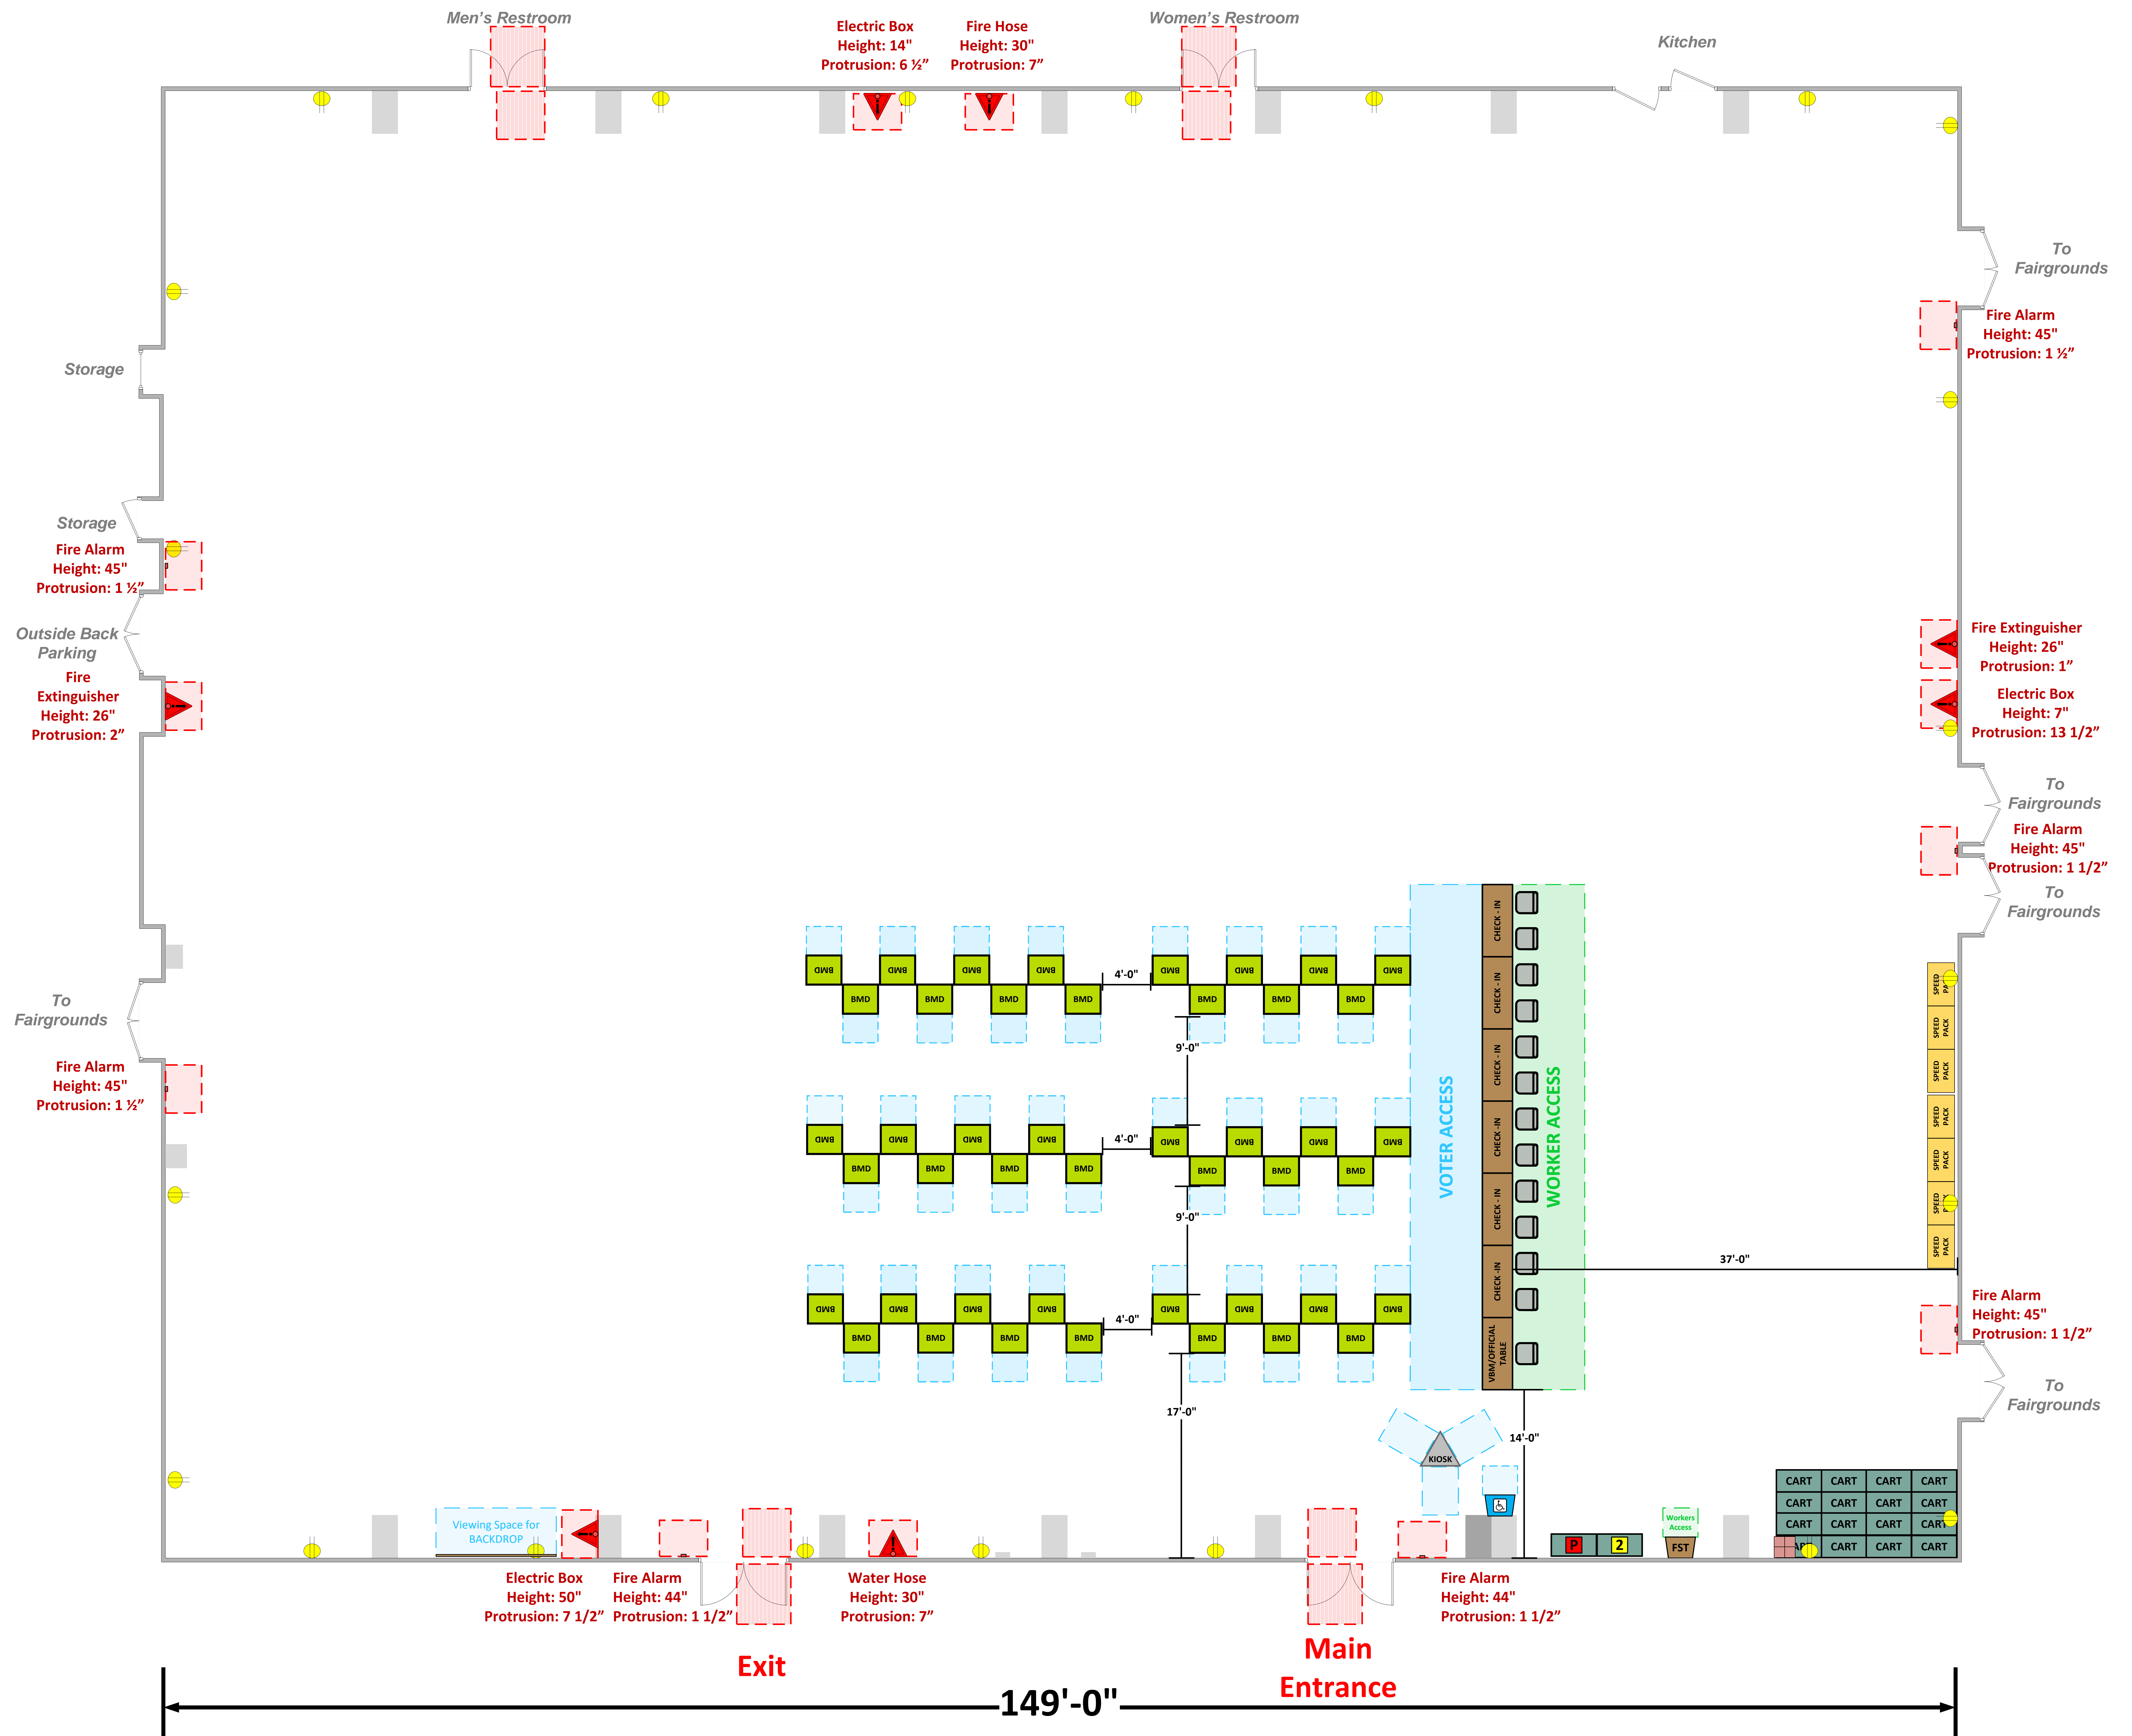

Van Dam Pavillion

(18,062 Sq. Ft.)

122'-0"

149'-0"

Electric Box Height: 50" Protrusion: 7 1/2"
 Fire Alarm Height: 44" Protrusion: 1 1/2"
 Water Hose Height: 30" Protrusion: 7"
 Fire Alarm Height: 44" Protrusion: 1 1/2"

Exit Main Entrance

Each chair at a CHECK-IN station equals one ePollbook

LEGEND

Room Size	Dimension: 122' X 149'	Sq. Ft.: 18,062
Number of BMDs	45	
POWER OUTLET		
PROTRUDING OBJECT		
Do Not Block Area		

VCID #22374
 AV Fair and Event Center

Equipment By:	Date:
Dustin Fuller	12/08/2023
Skeleton Drawn By:	Date:
Dustin Fuller	12/07/2023
Scale:	1/4" inches = 1' Ft.