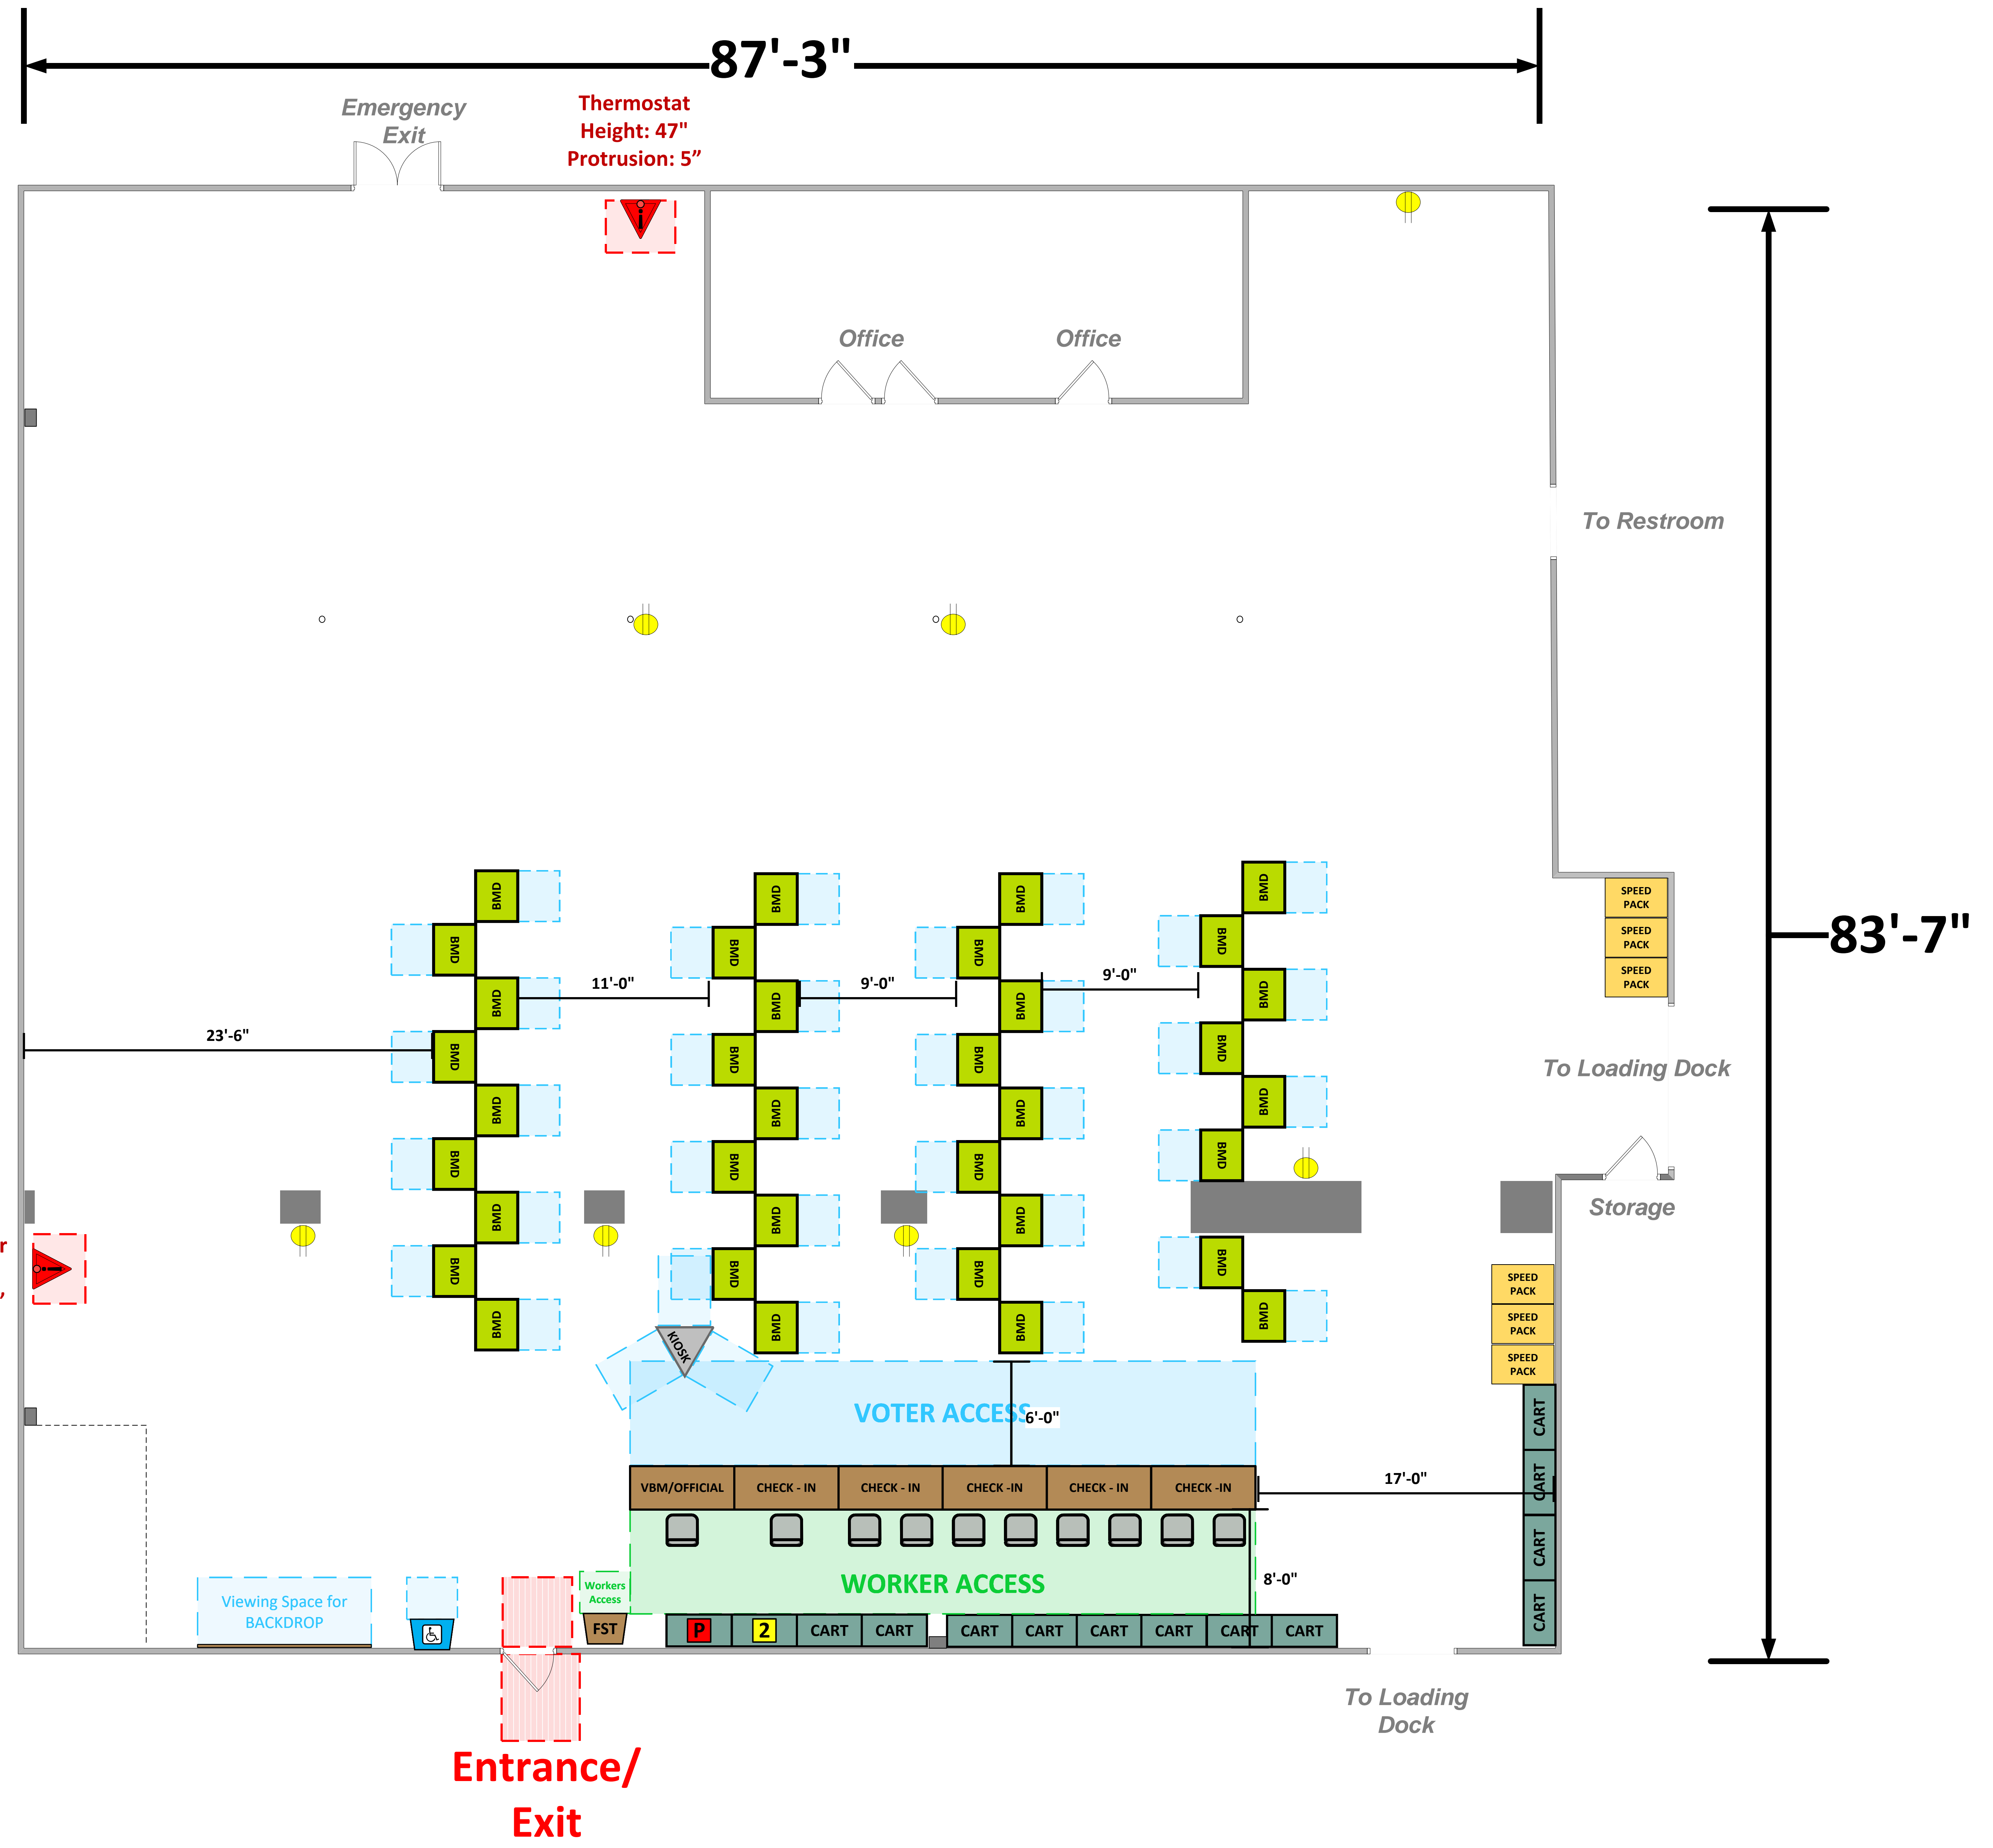

Event Space
(6,924 Sq. Ft.)

LEGEND

Room Size	Dimension:	Sq. Ft:
87' X 83'		6,924
Number of BMDs	35	
POWER OUTLET		
PROTRUDING OBJECT		
Do Not Block Area		

VCID #22407
Goodwill SoLAC

Each chair at a CHECK-IN station equals one ePollbook

Equipment By:	Date:
Skeleton Drawn By: Dustin Fuller	Date: 12/07/2023
Scale:	1 1/4" inches = 1' Ft.