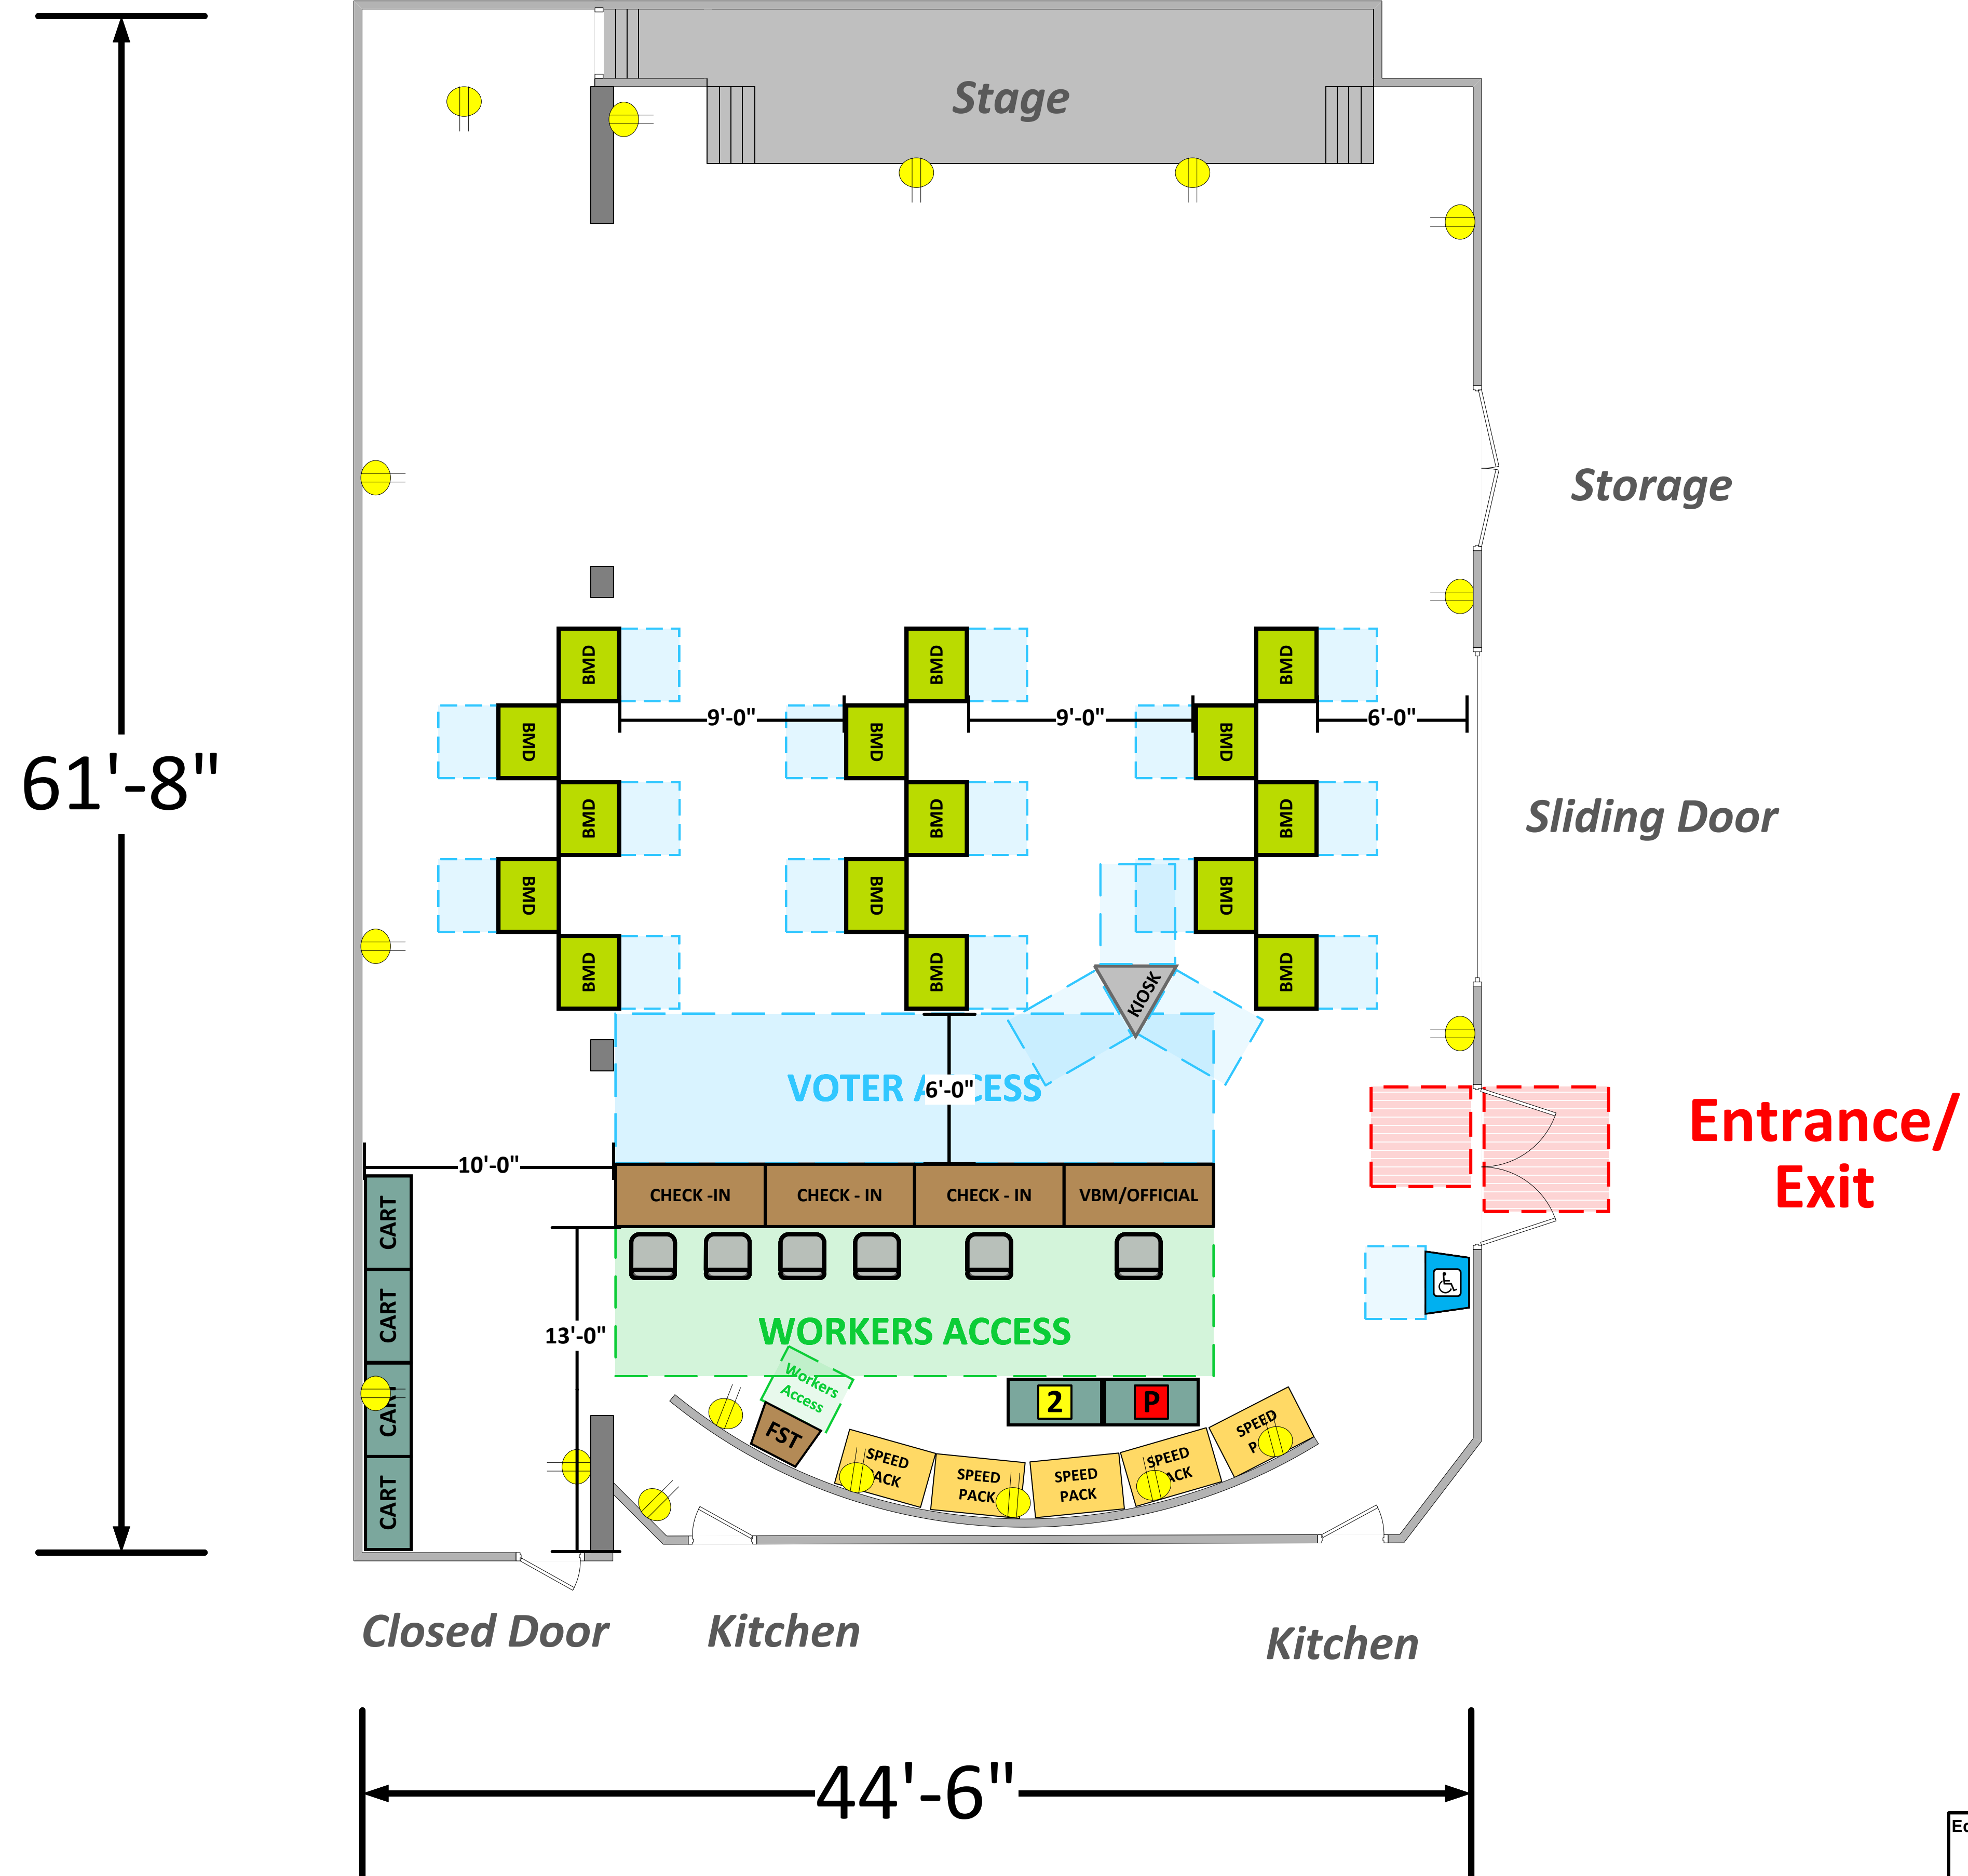

Club Room

(2,377 Usable Sq. Ft.)

LEGEND

Room Size	Dimension: 61'8" X 44'9"	Sq. Ft: 2,377
Number of BMDs	15	
POWER OUTLET		
PROTRUDING OBJECT		
Do Not Block Area		

TITLE

VCID 22448
Pacific Palisades Women's Club

Each chair at a CHECK-IN station equals one ePollbook

Equipment By:	Date:
Dustin Fuller	04/03/2026
Skeleton Drawn By:	Date:
Dustin Fuller	04/03/2026
Scale:	
1/4" inches = 1' Ft.	