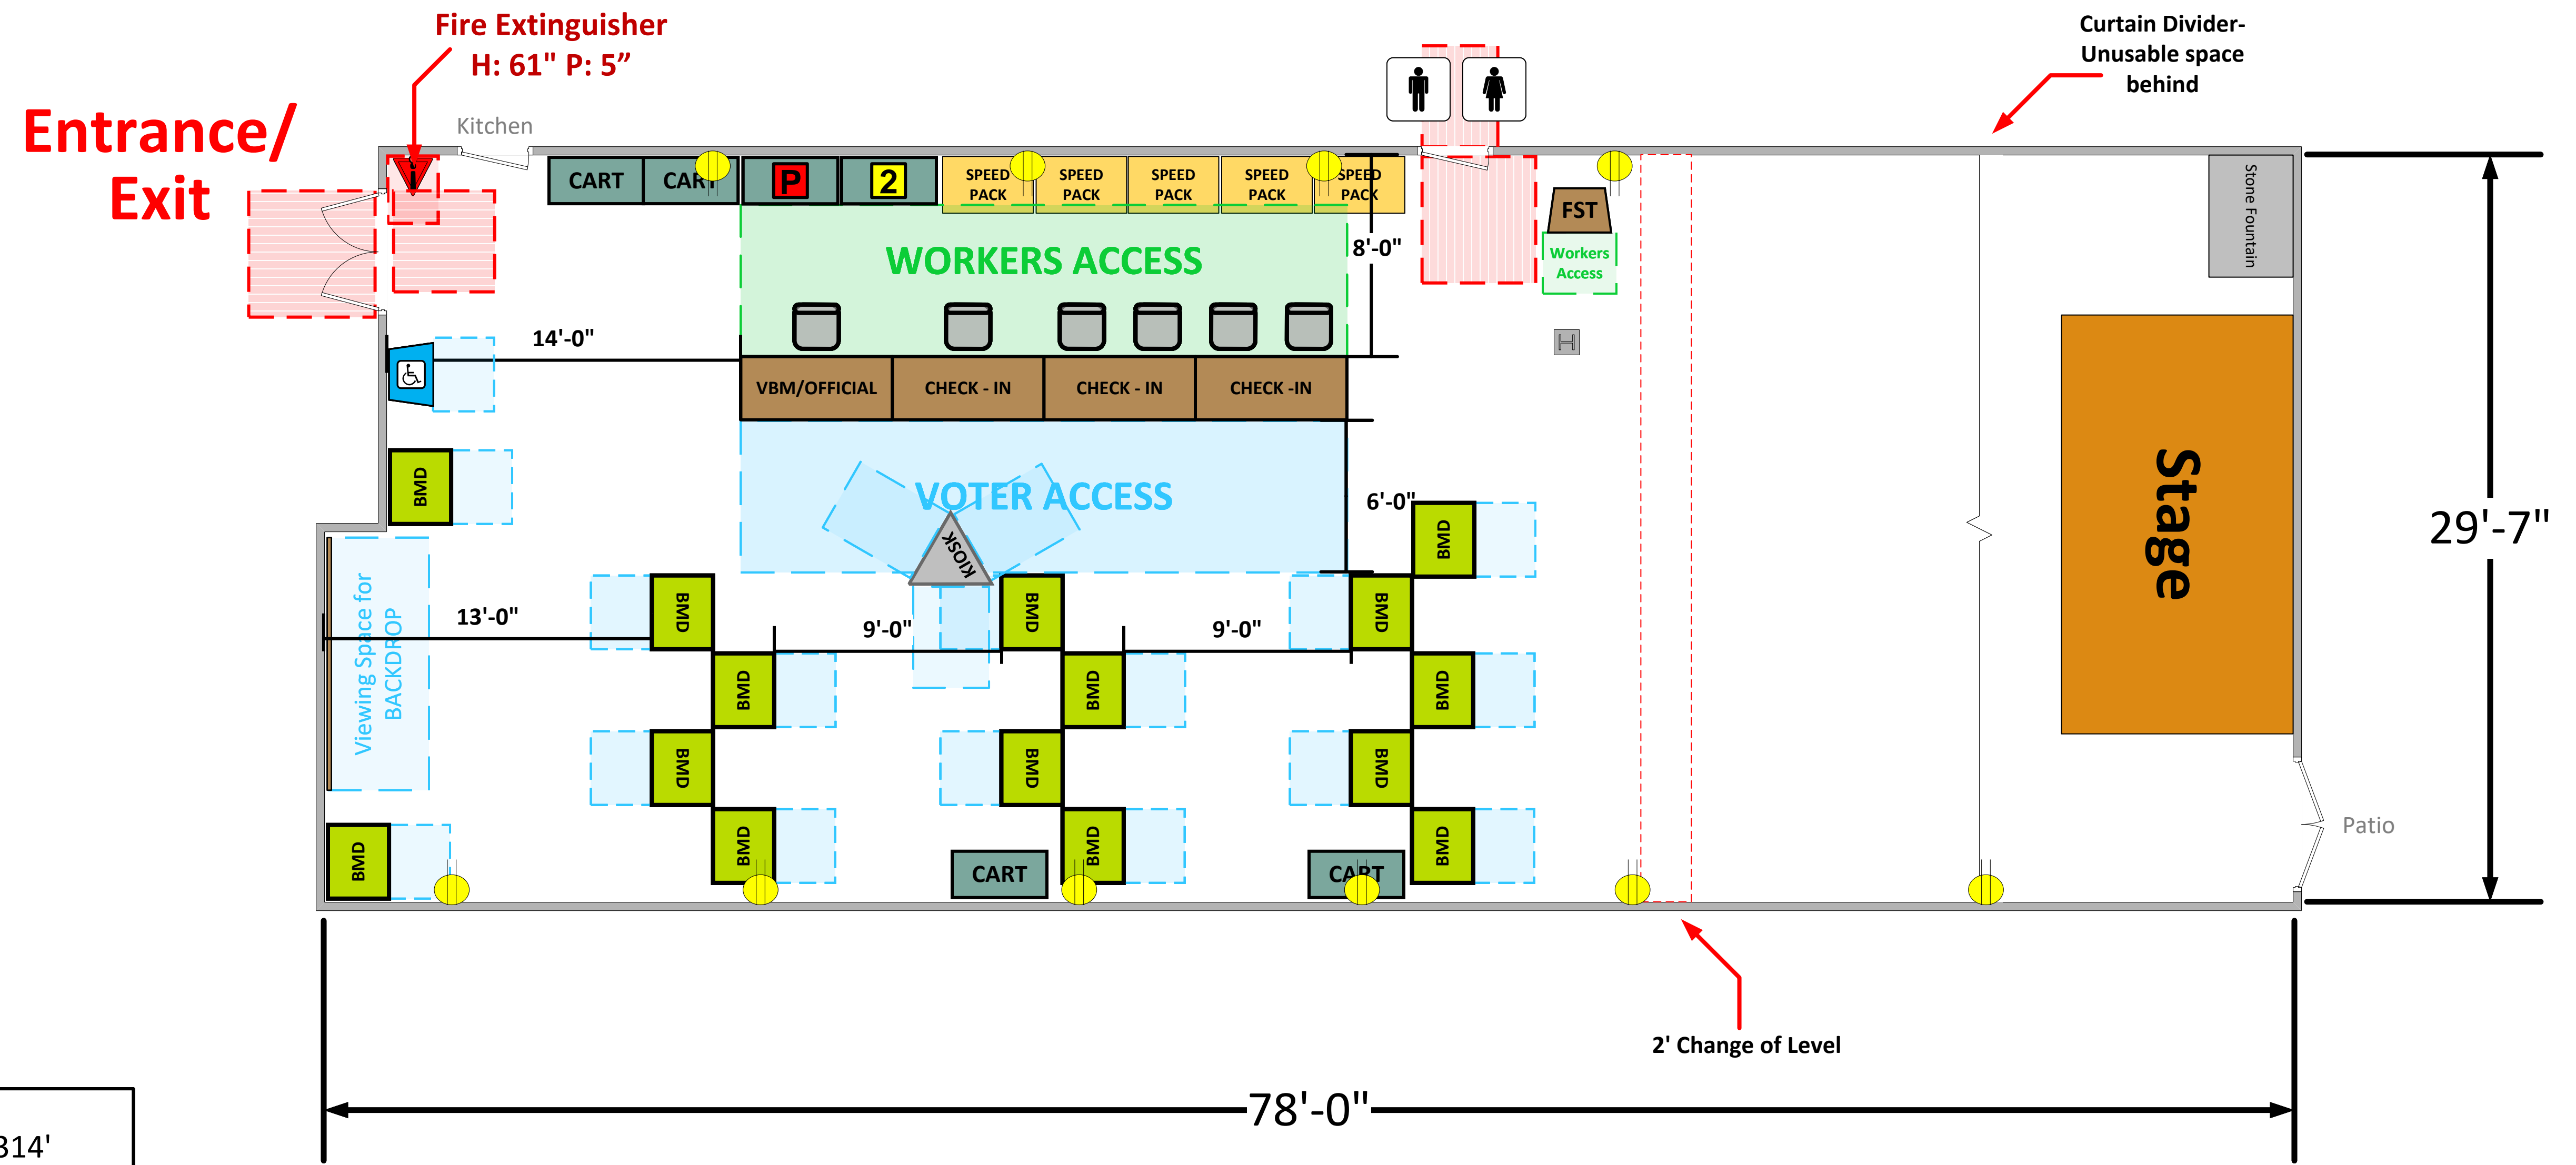

# Temple

(2,314 Usable Sq. Ft.)

## LEGEND

Room Size	Dimension: 78'3" x 29'7"	Sq. Ft: 2,314'
Number of BMDs	15	
POWER OUTLET		
PROTRUDING OBJECT		
Do Not Block Area		

TITLE

**VCID 22667**  
**Los Angeles Hindu Temple**  
**and Cultural Center**

**Each chair at a CHECK-IN station equals one ePollbook**

Equipment By:	Date:
<b>David Chaparro</b>	<b>01/26/24</b>
Skeleton Drawn By:	Date:
<b>Taylor / Chaparro</b>	<b>01/26/24</b>
Scale:	
<b>1/4" inches = 1' Ft.</b>	