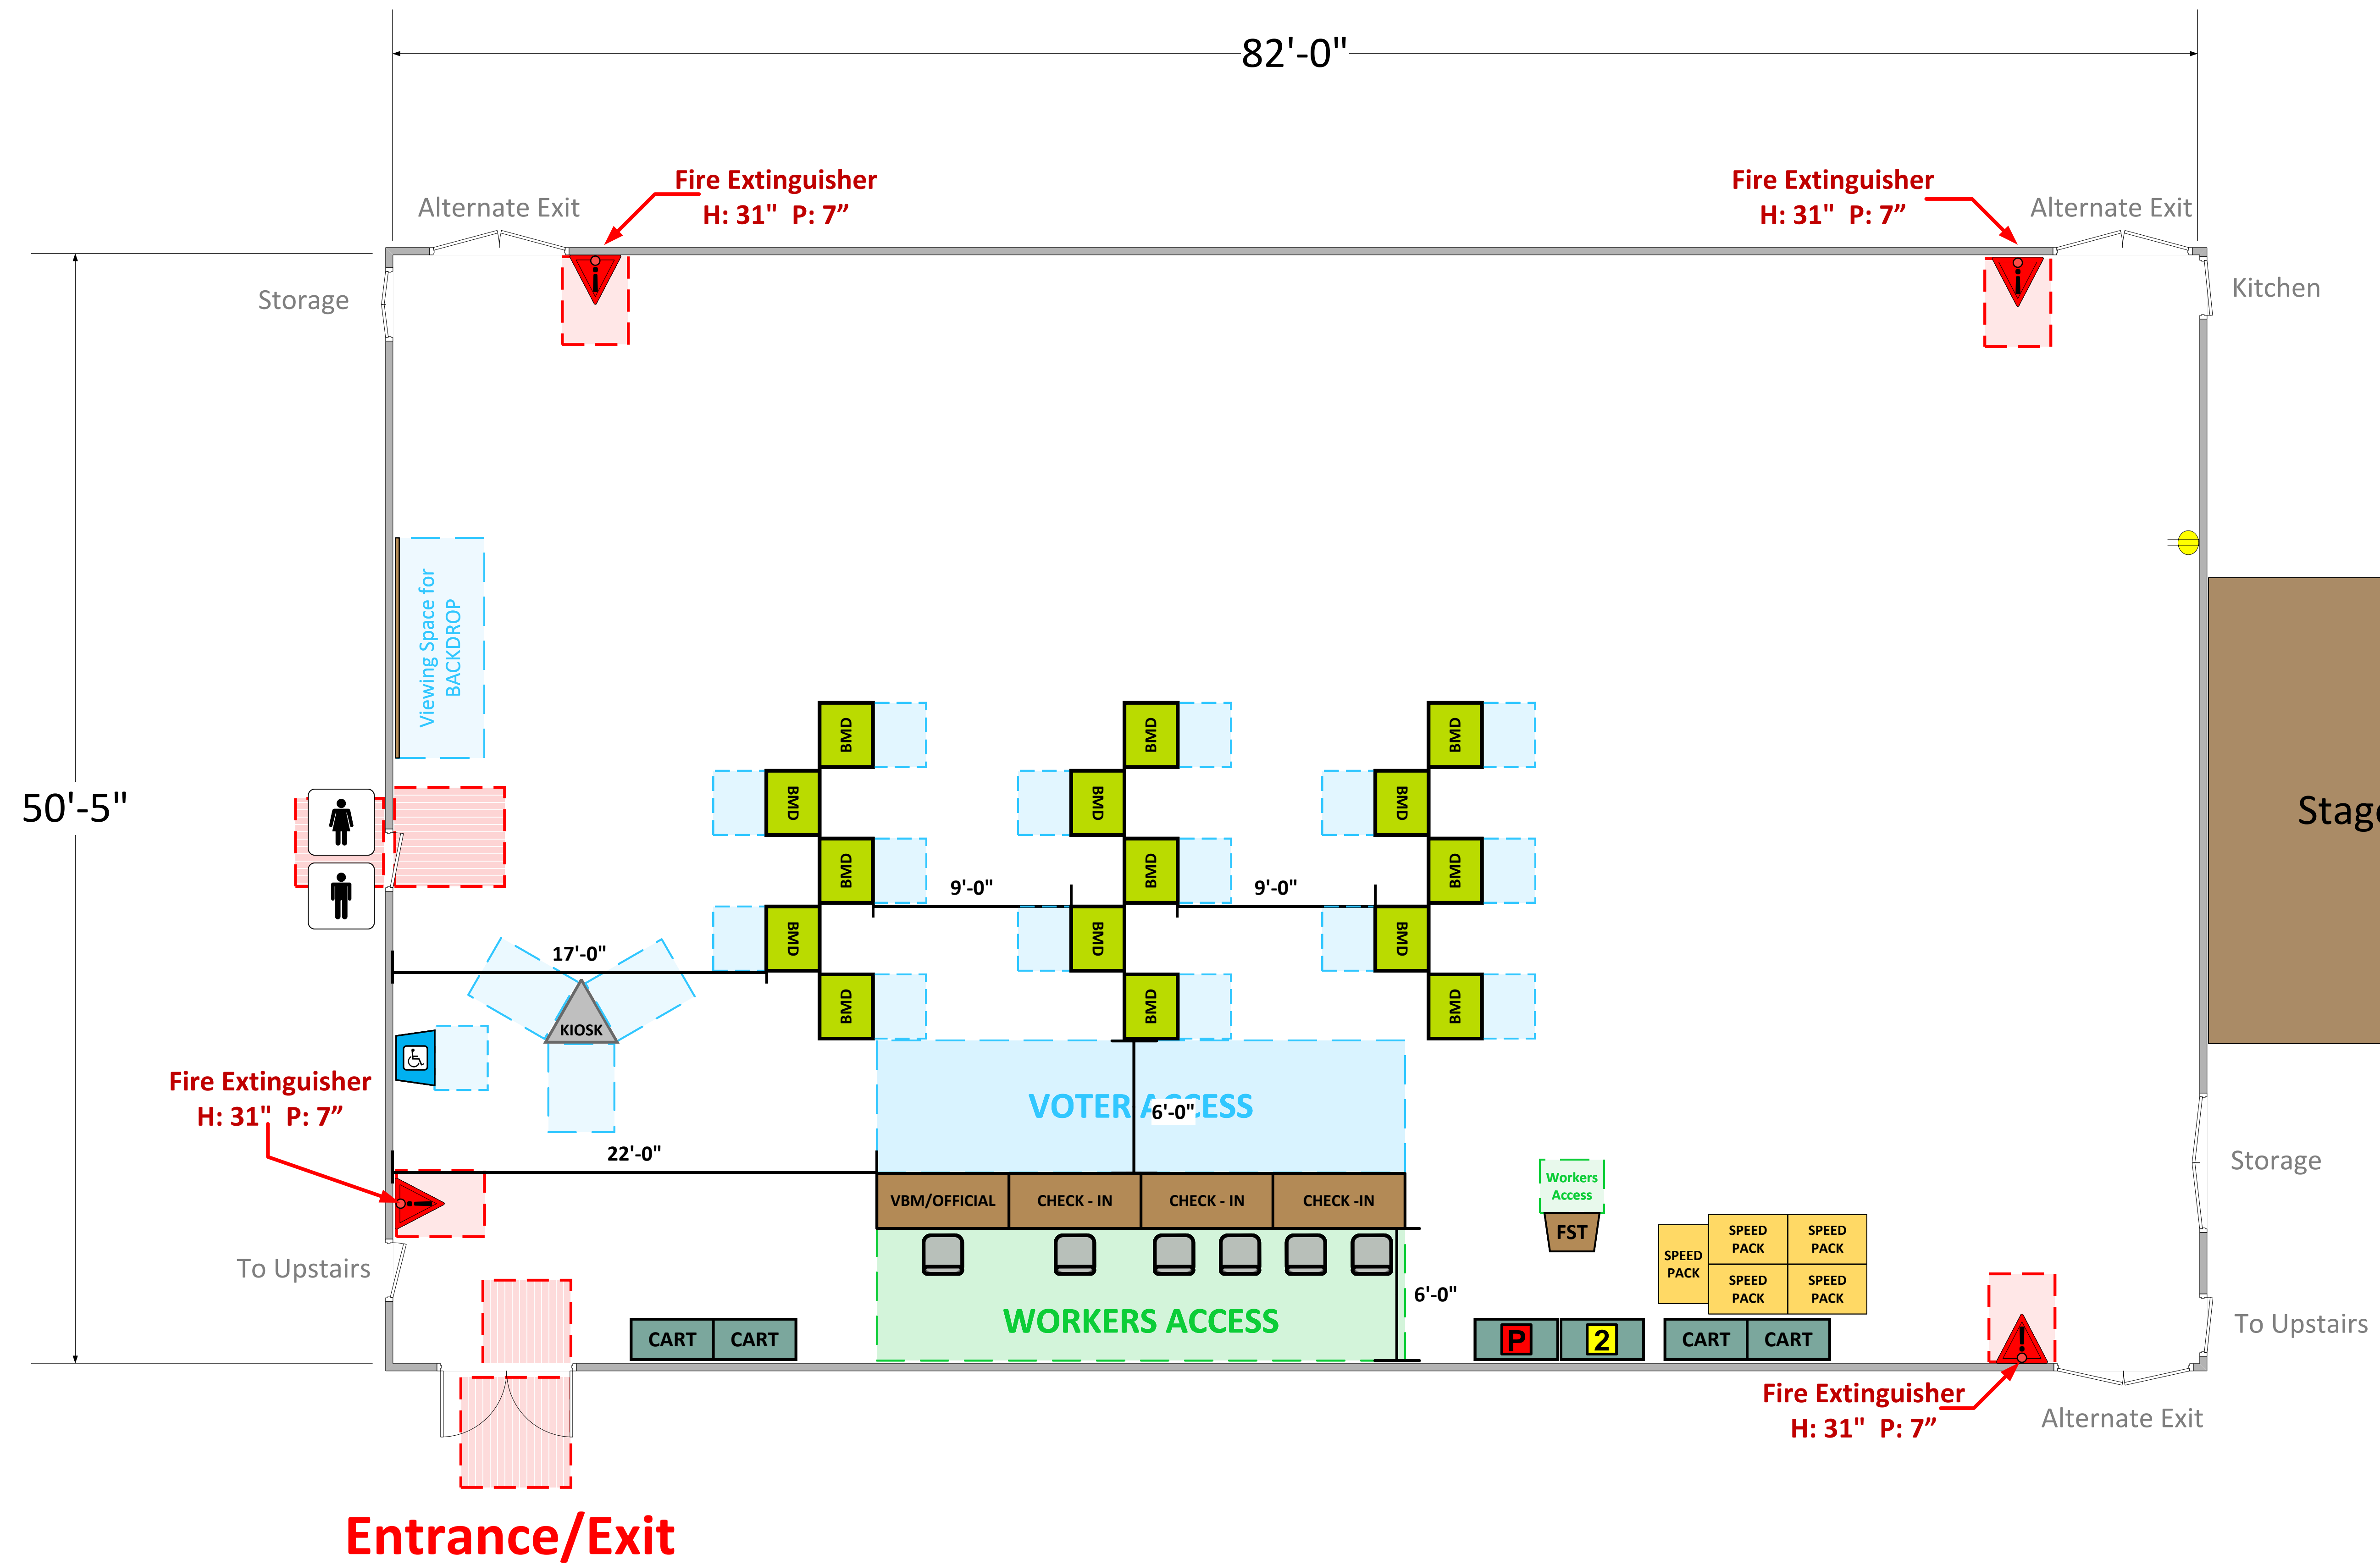

Gymnasium

(4,134 Usable Sq. Ft.)

LEGEND

Room Size	Dimension: 82' x 50'5"	Sq. Ft.: 4,134'
Number of BMDs	15	
POWER OUTLET		
PROTRUDING OBJECT		
Do Not Block Area		

VCID 22739
The Lighthouse Mission

Each chair at a CHECK-IN station equals one ePollbook

Equipment By: David Chaparro	Date: 01/26/24
Skeleton Drawn By: Taylor / Chaparro	Date: 01/26/24
Scale: 1/4" inches = 1' Ft.	