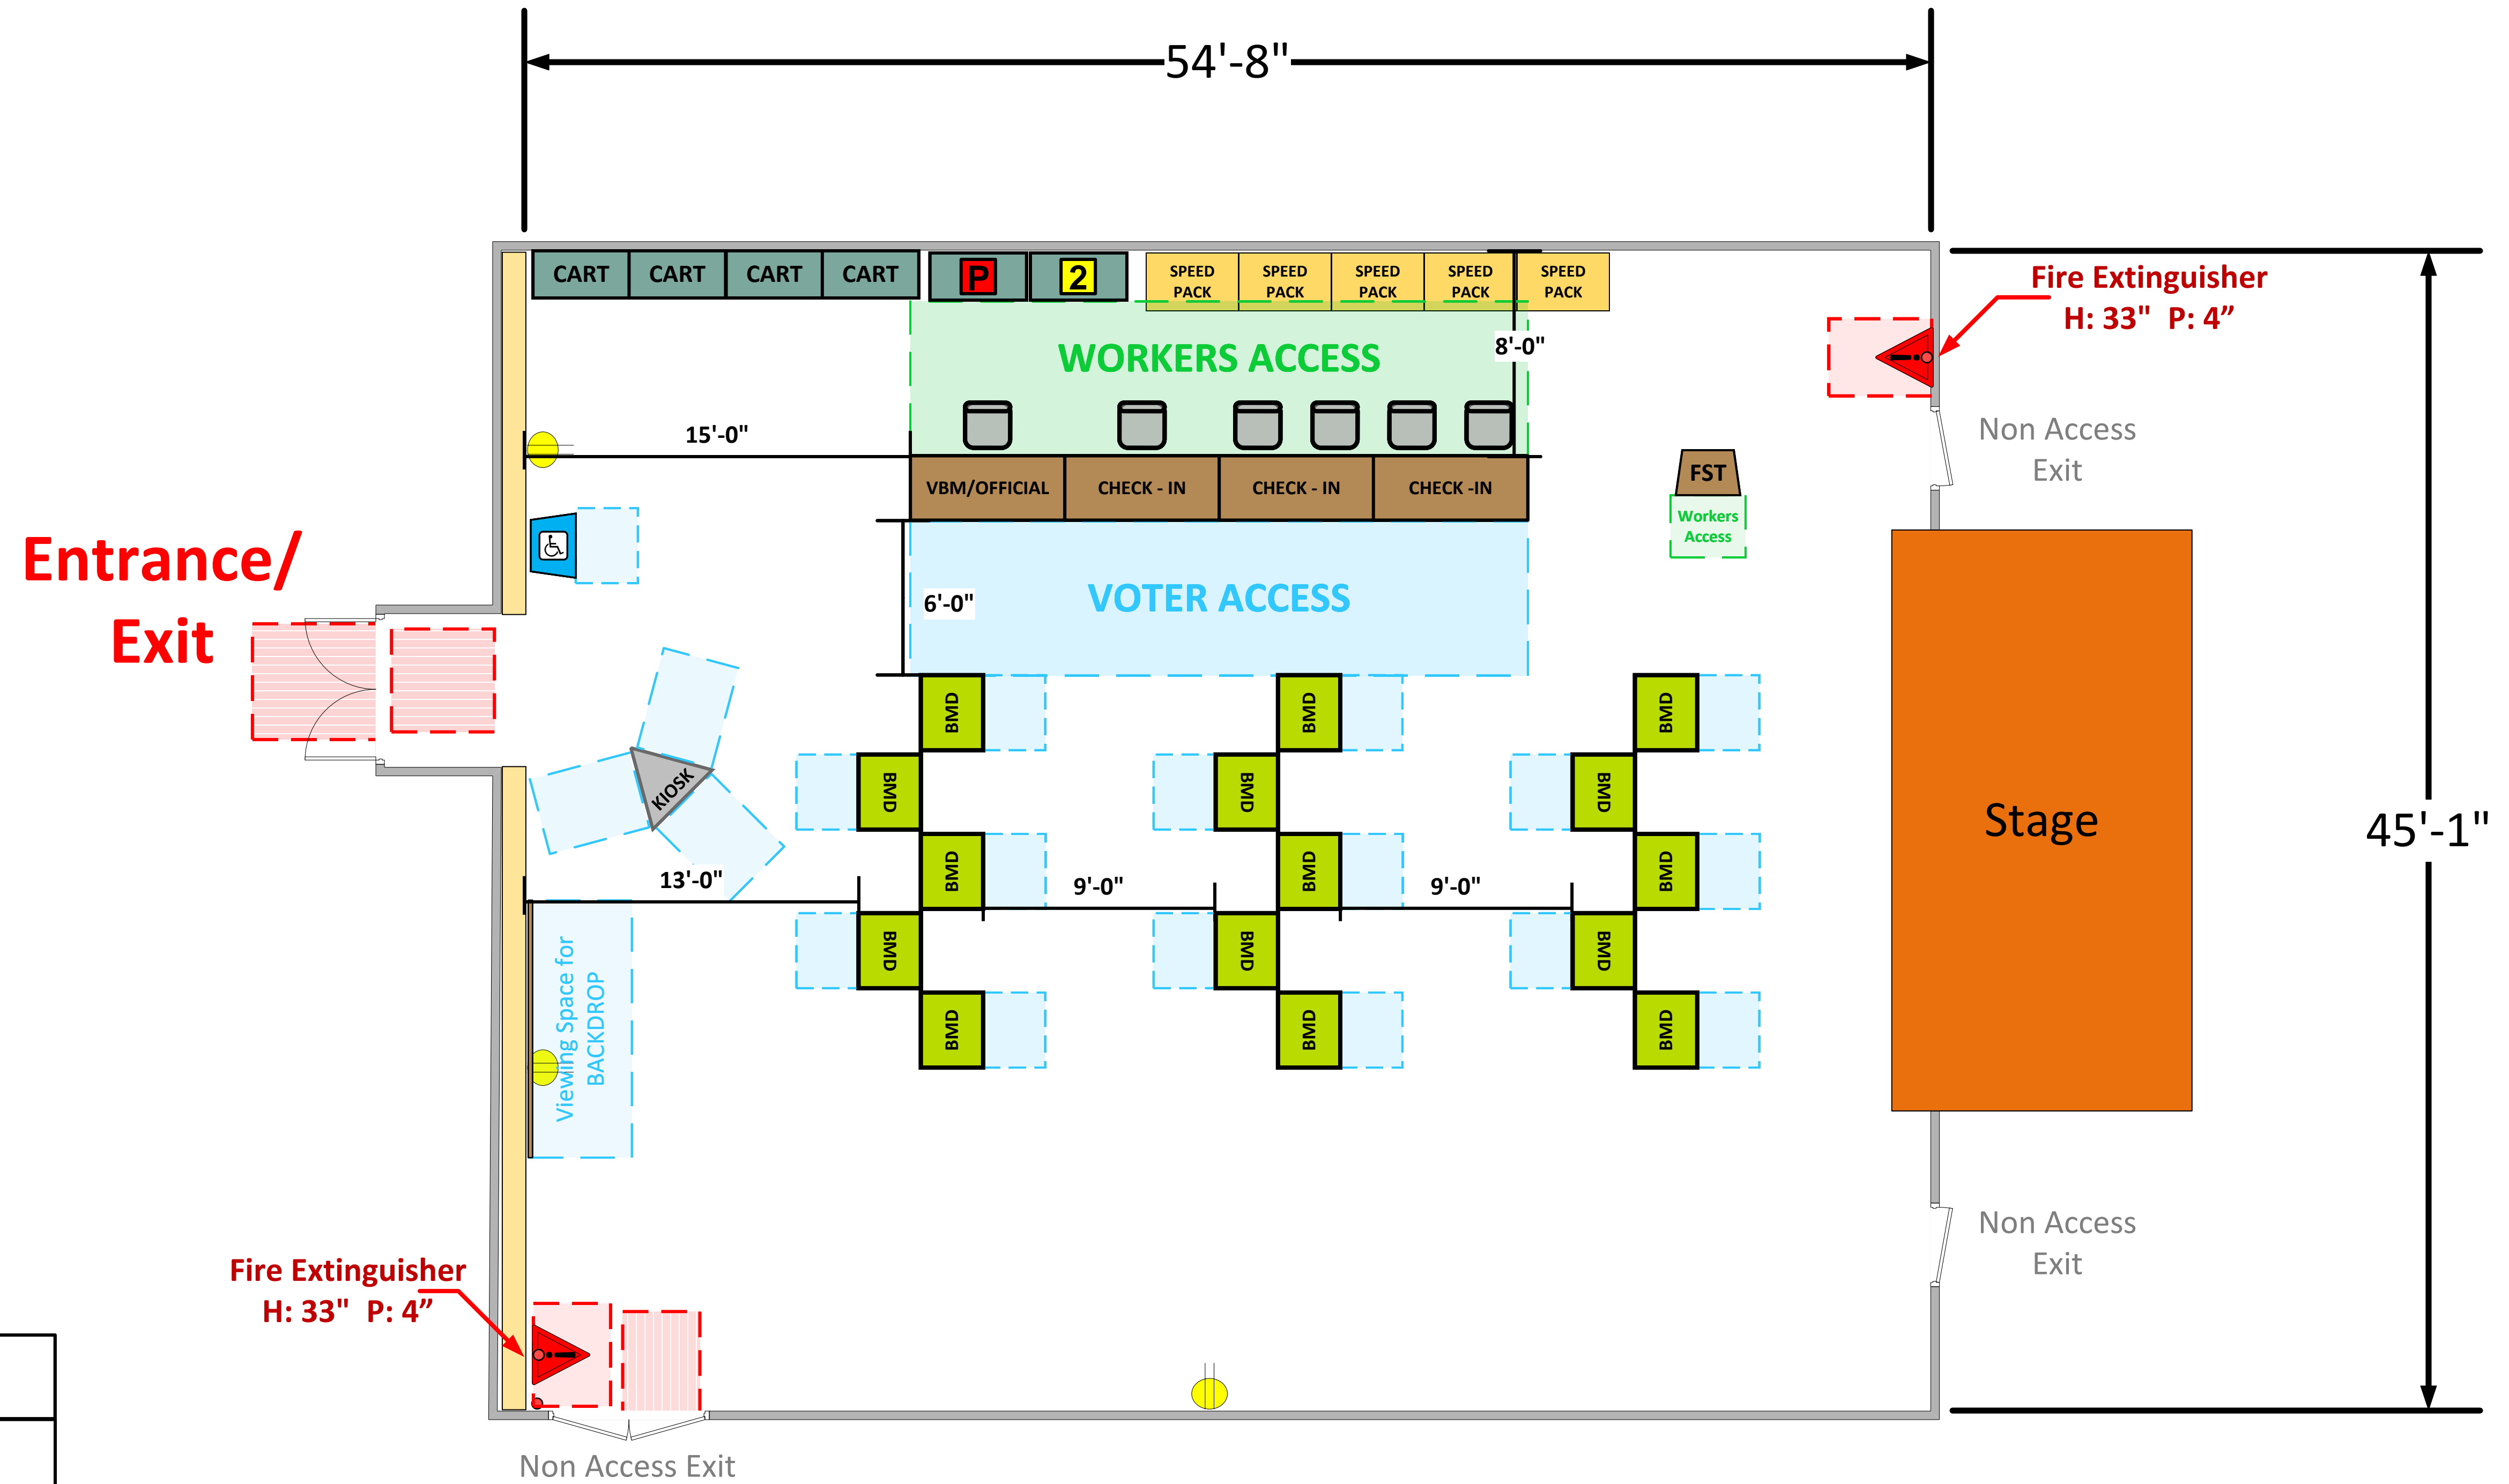

The Hall

(2,505 Sq. Ft.)

LEGEND

Room Size	Dimension: 45'1"x54' 8"	Sq. Ft: 2,505
Number of BMDs	15	
POWER OUTLET		
PROTRUDING OBJECT		
Do Not Block Area		

VCID 23013
Croatian American Club

Each chair at a CHECK-IN station equals one ePollbook

Equipment By: David Chaparro	Date: 01/26/24
Skeleton Drawn By: Gonzalez/Chaparro	Date: 01/26/24
Scale: 1/4" inches = 1' Ft.	