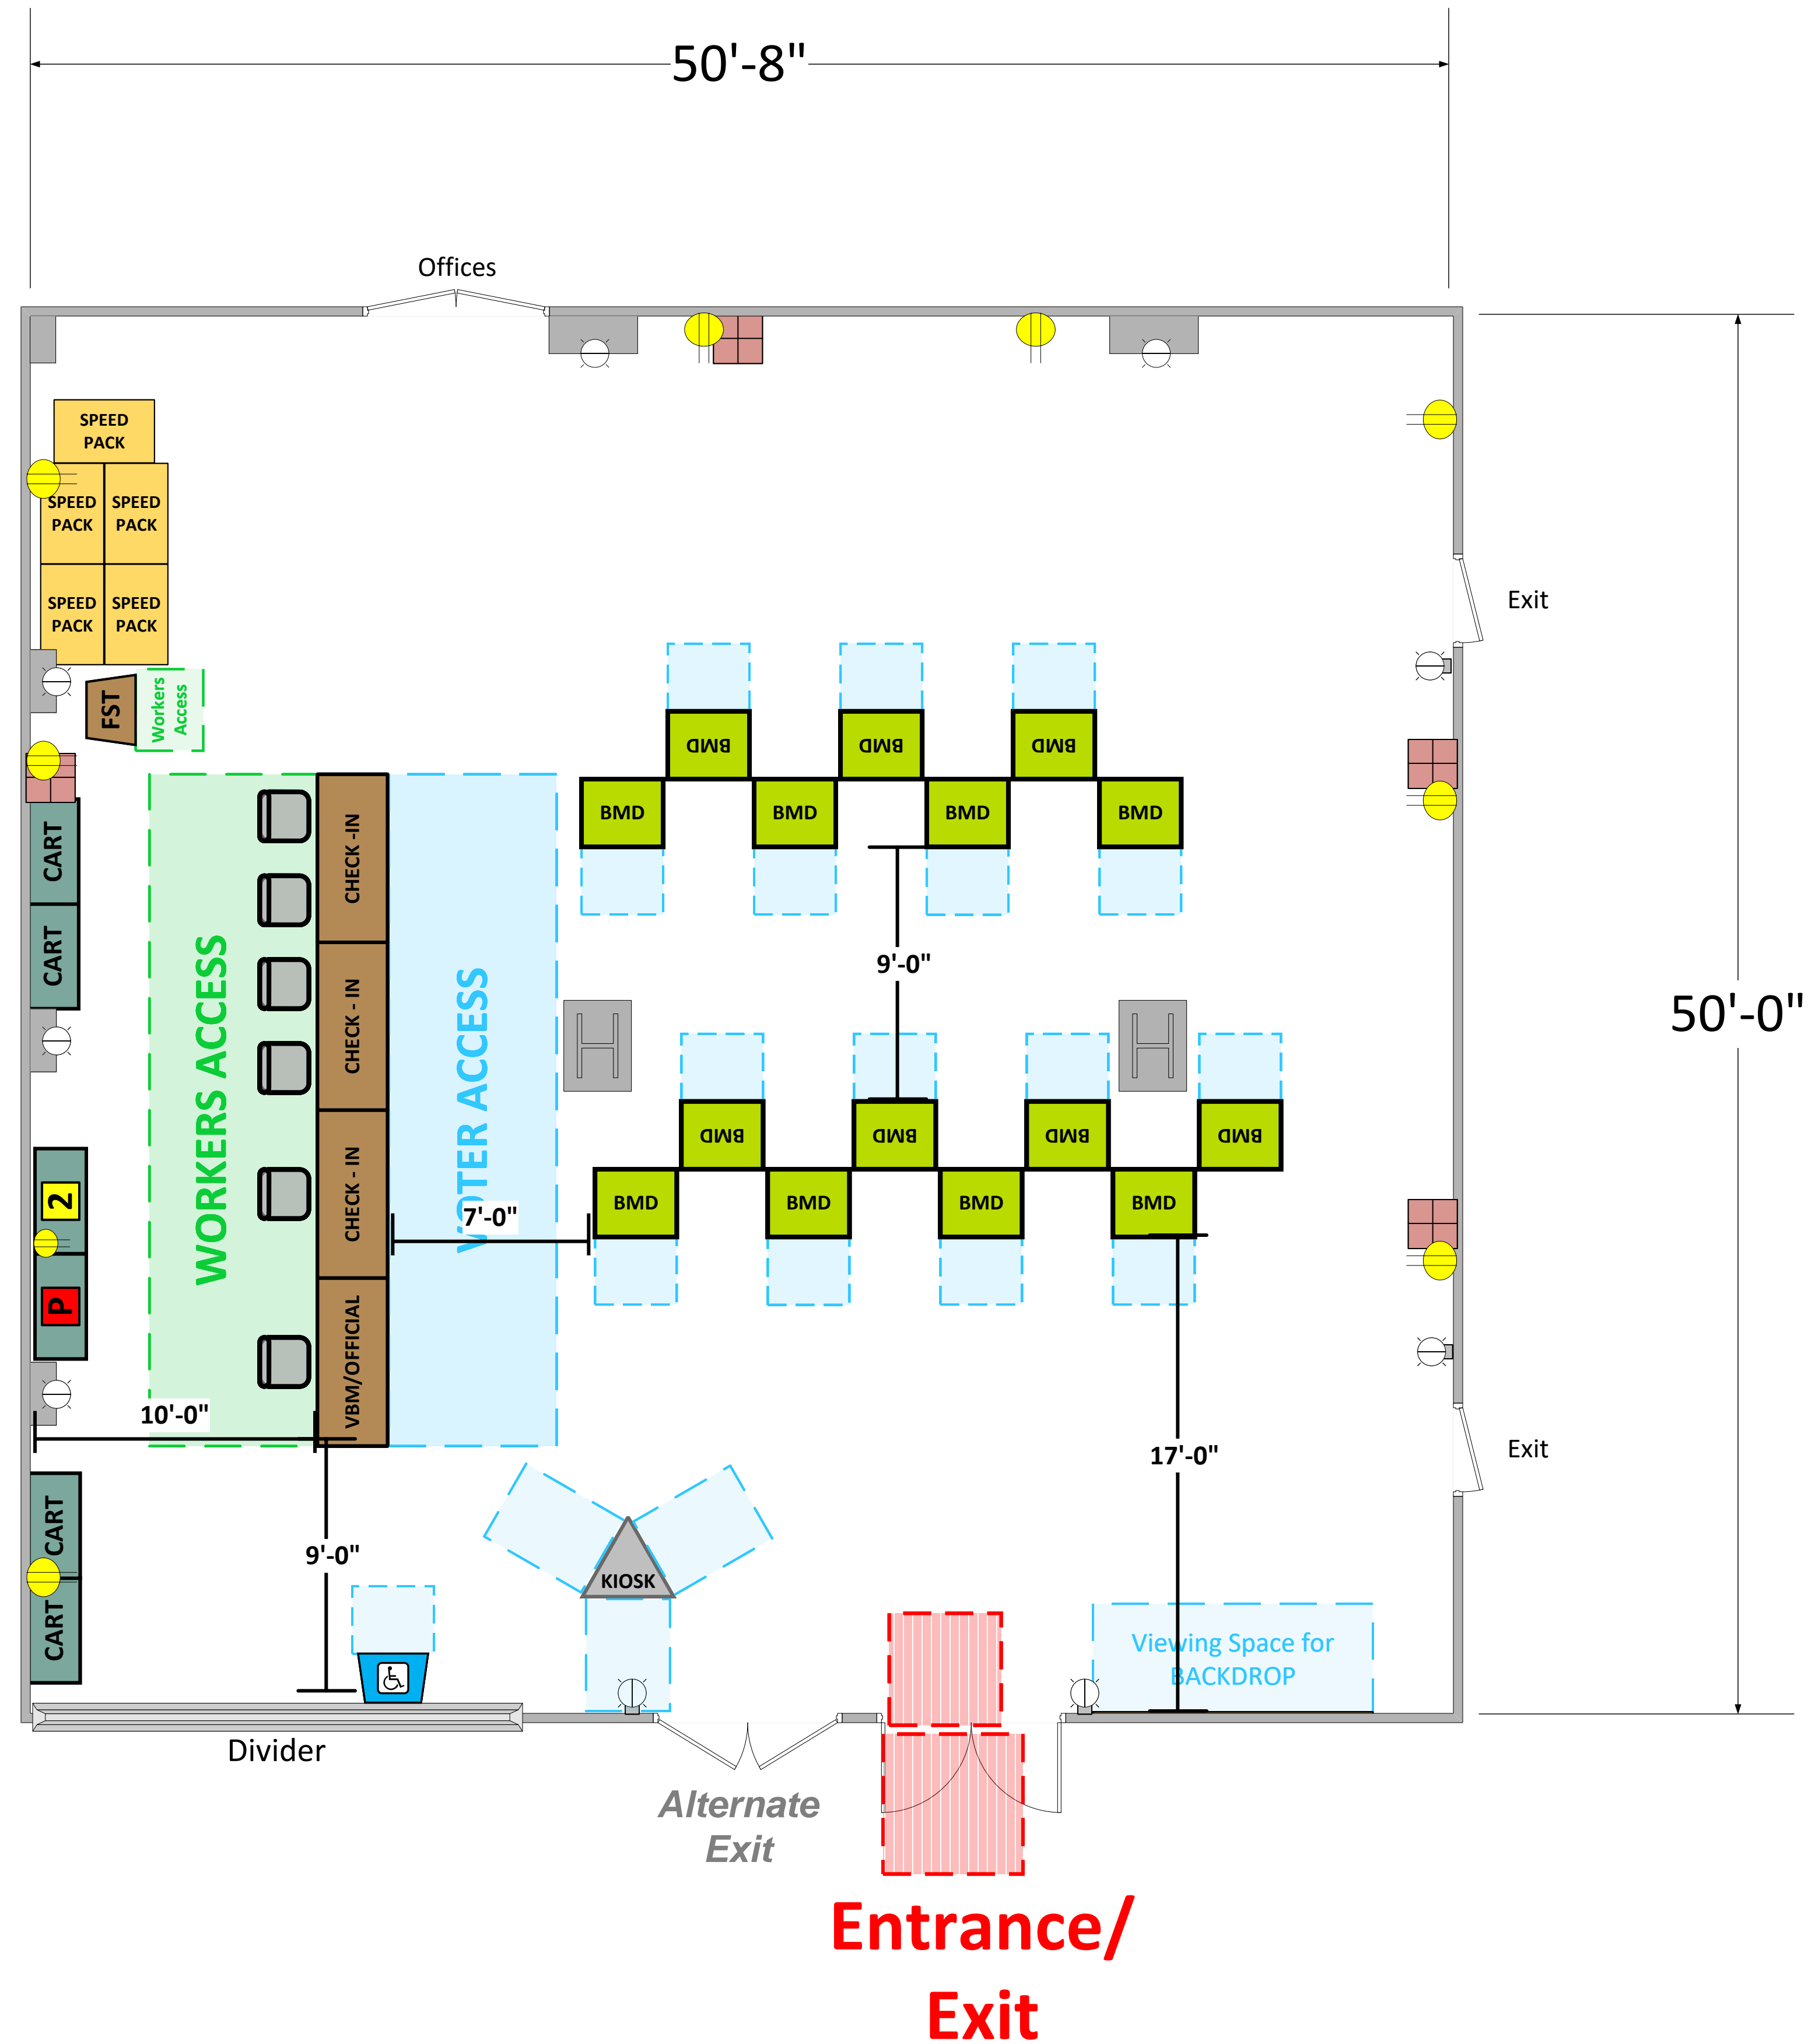

# Studio Ballroom

(2,228 Usable Sq. Ft.)

Room Size	Dimension: 50'8" x 50'	Sq. Ft: 2,228'
Number of BMDs	15	
POWER OUTLET		
PROTRUDING OBJECT		
Do Not Block Area		

TITLE

**VCID 23231**  
**Courtyard Marriott LA**

**Each chair at a CHECK-IN station equals one ePollbook**

Equipment By: <b>Ryan Rivas</b>	Date: <b>01/25/24</b>
Skeleton Drawn By: <b>David Chaparro</b>	Date: <b>09/13/23</b>
Scale: <b>1/4" inches = 1' Ft.</b>	