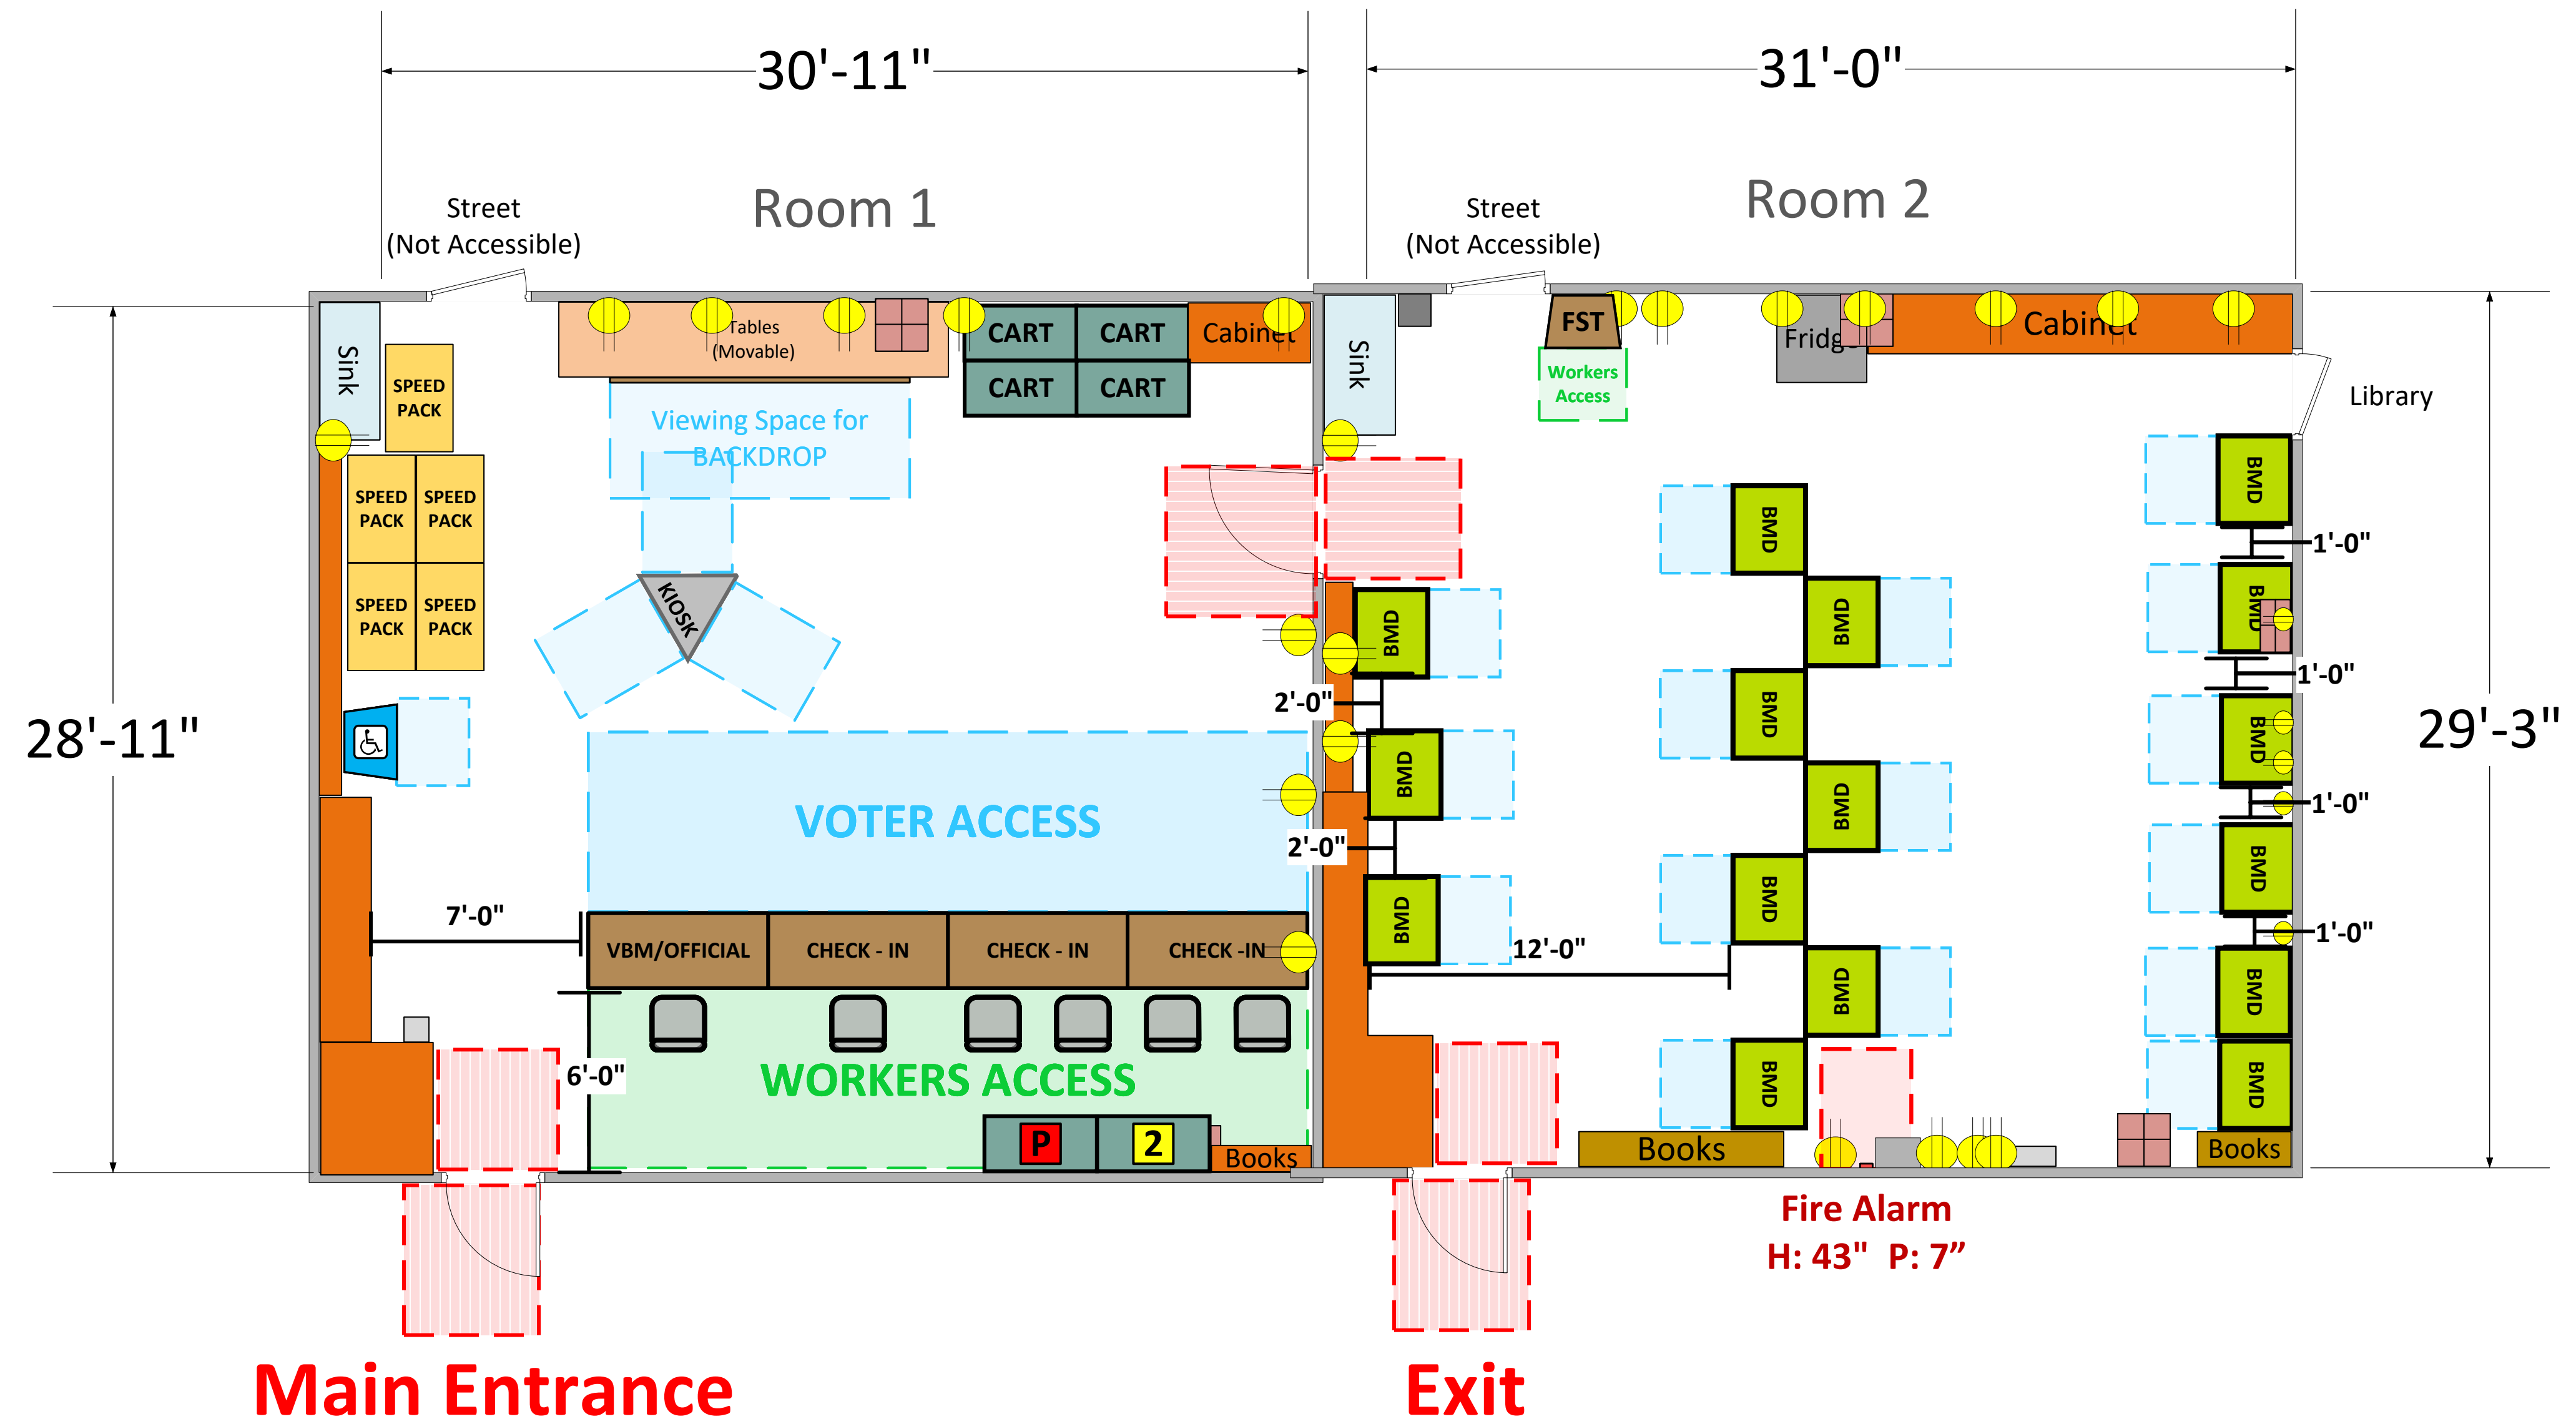

Room 1
(950 Usable Sq. Ft.)

Room 2
(831 Usable Sq. Ft.)

LEGEND

Room Size	Dimension: Combined	Sq. Ft: 1,781'
Number of BMDs	15	
POWER OUTLET		
PROTRUDING OBJECT		
Do Not Block Area		

TITLE
VCID 23283
Slauson Middle School

Equipment By: Ryan Rivas	Date: 01/09/24
Skeleton Drawn By: David Chaparro	Date: 01/02/24
Scale: 1/4" inches = 1' Ft.	

Each chair at a CHECK-IN station equals one ePollbook