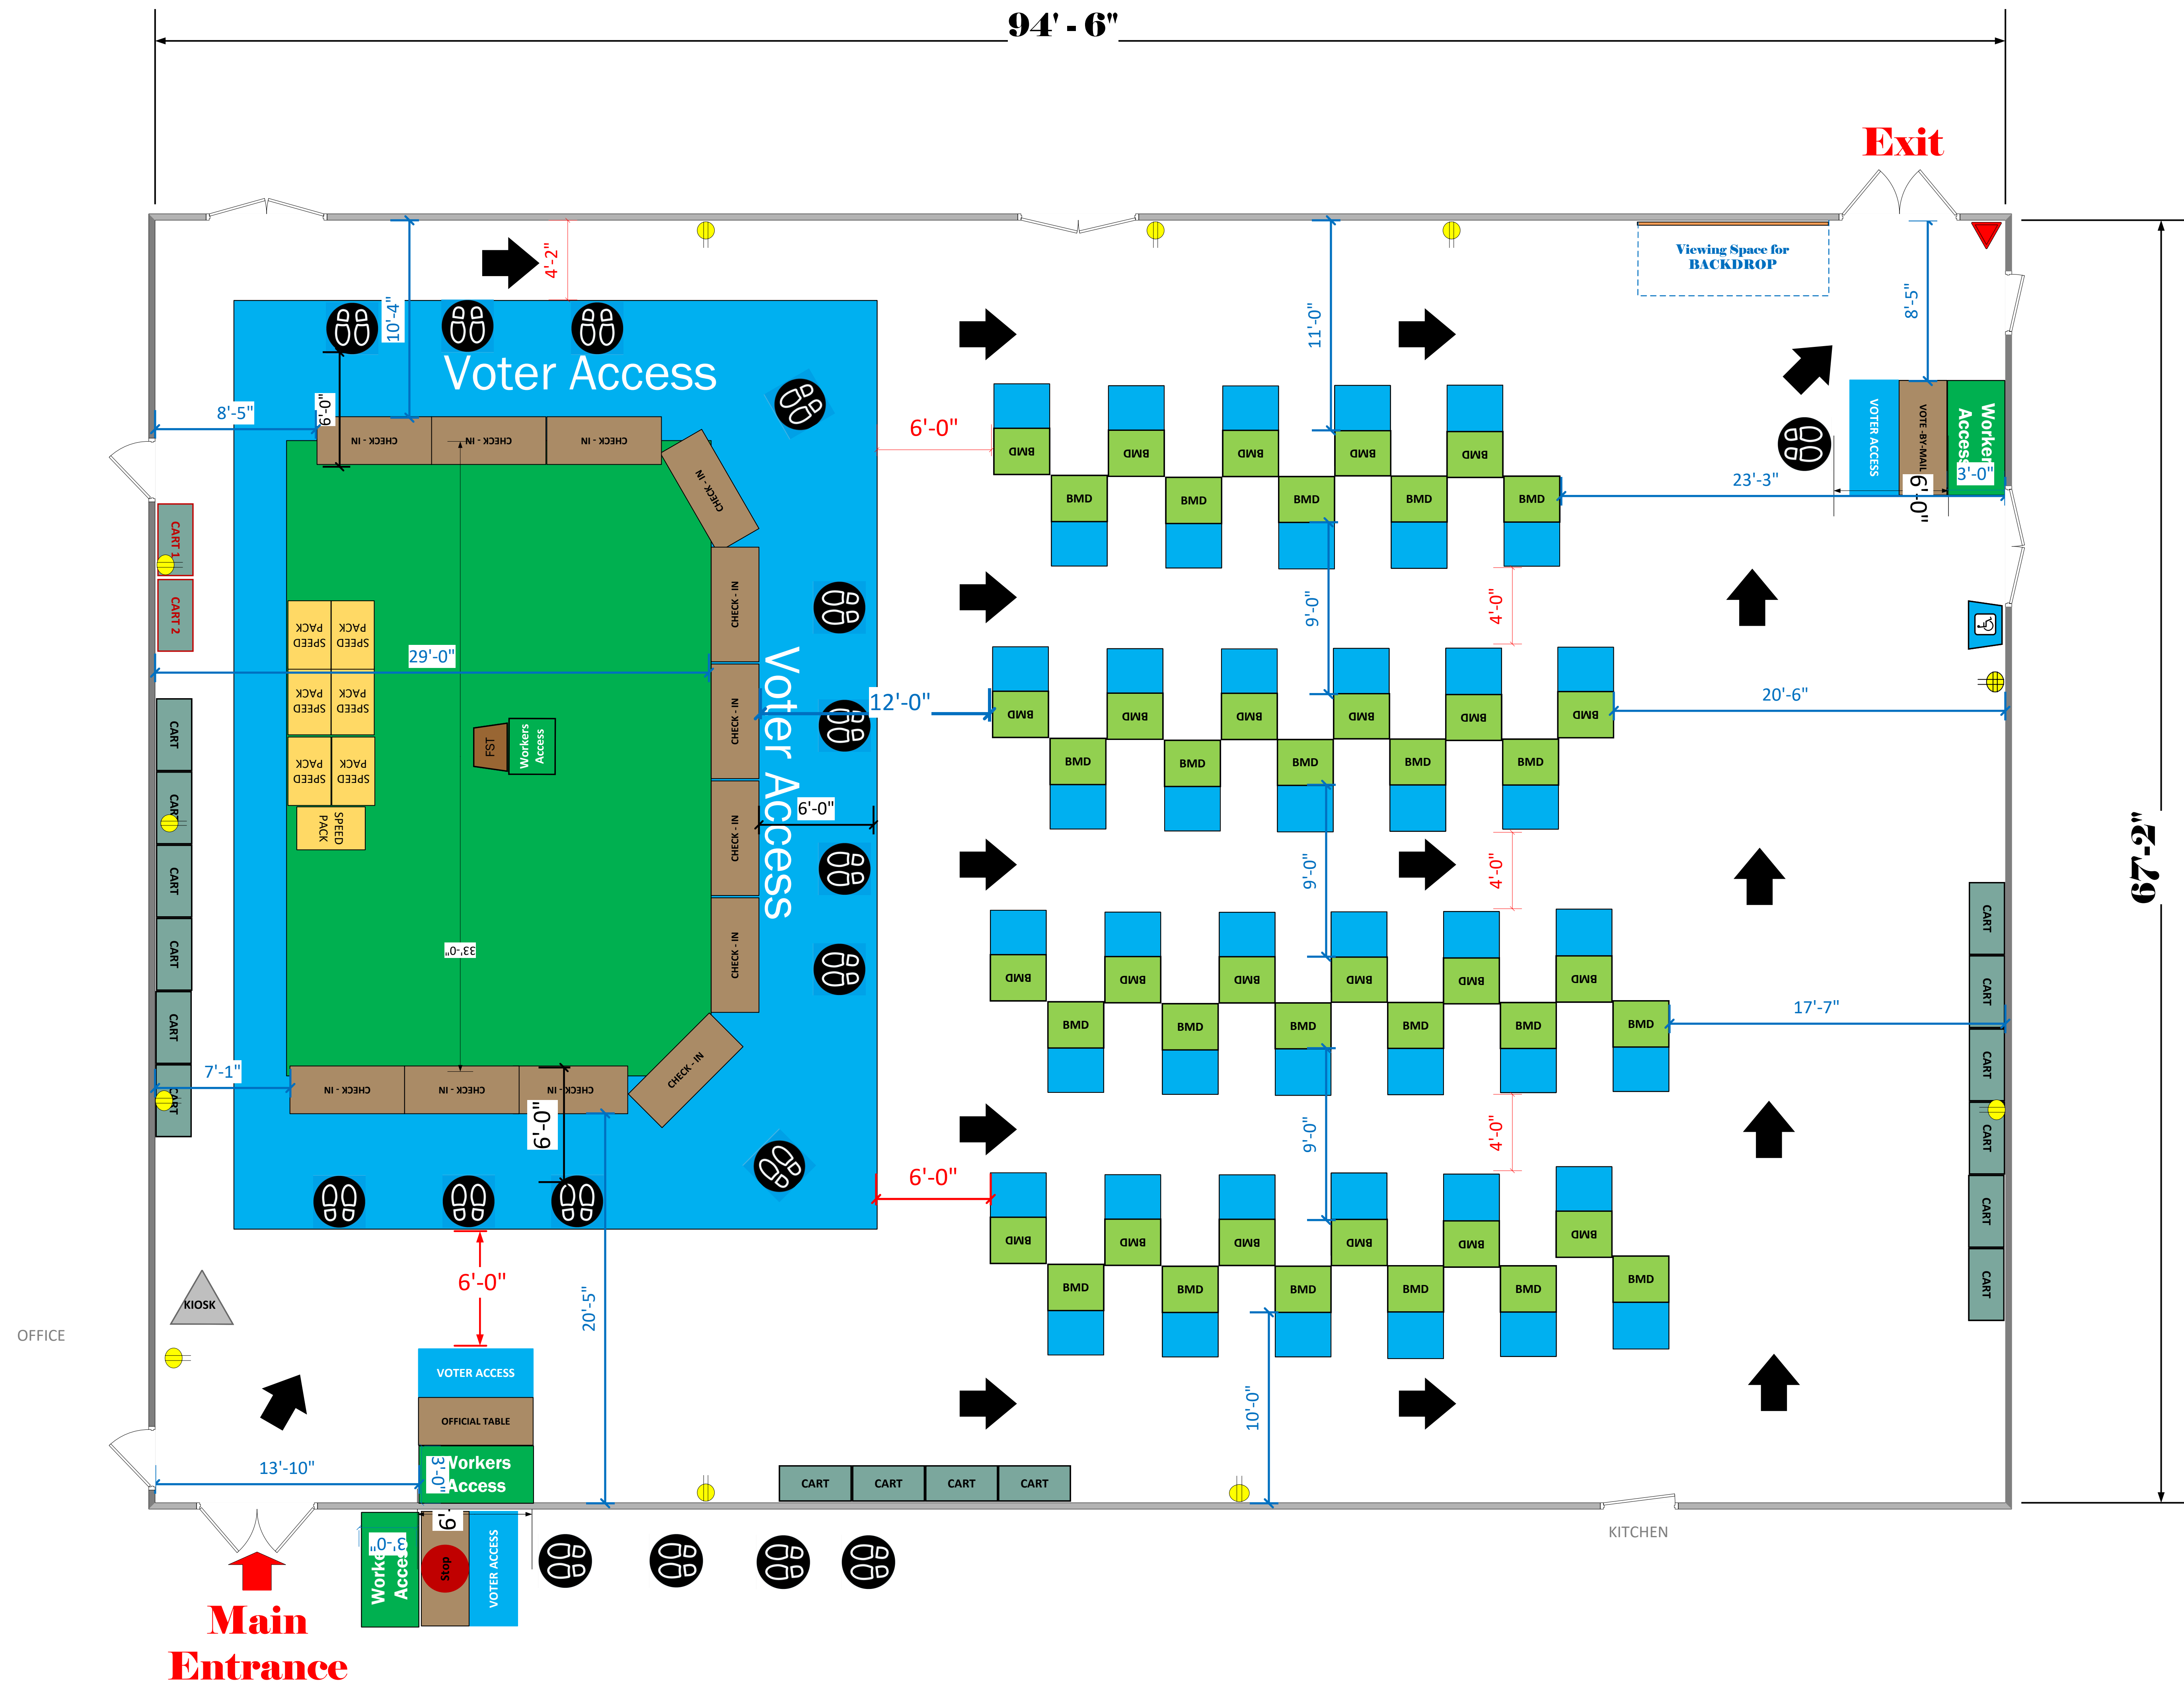

# Gym (6,347 Sq. Ft.)

## LEGEND

Room Size	Dimension: 94' x 67'	Sq. Ft.: 6,347'
EPB	Primary:	Secondary:
BMD	Total: 45	Actual:
Circuits	Total:	Usable:
Floor Decals		
BALLOT MARKING DEVICE		
CHECK IN TABLE		
BMD CART		
BACKDROP		
KIOSK		
POWER OUTLET		
PROTRUDING OBJECT		
ROUTER		
POWER CORDS		