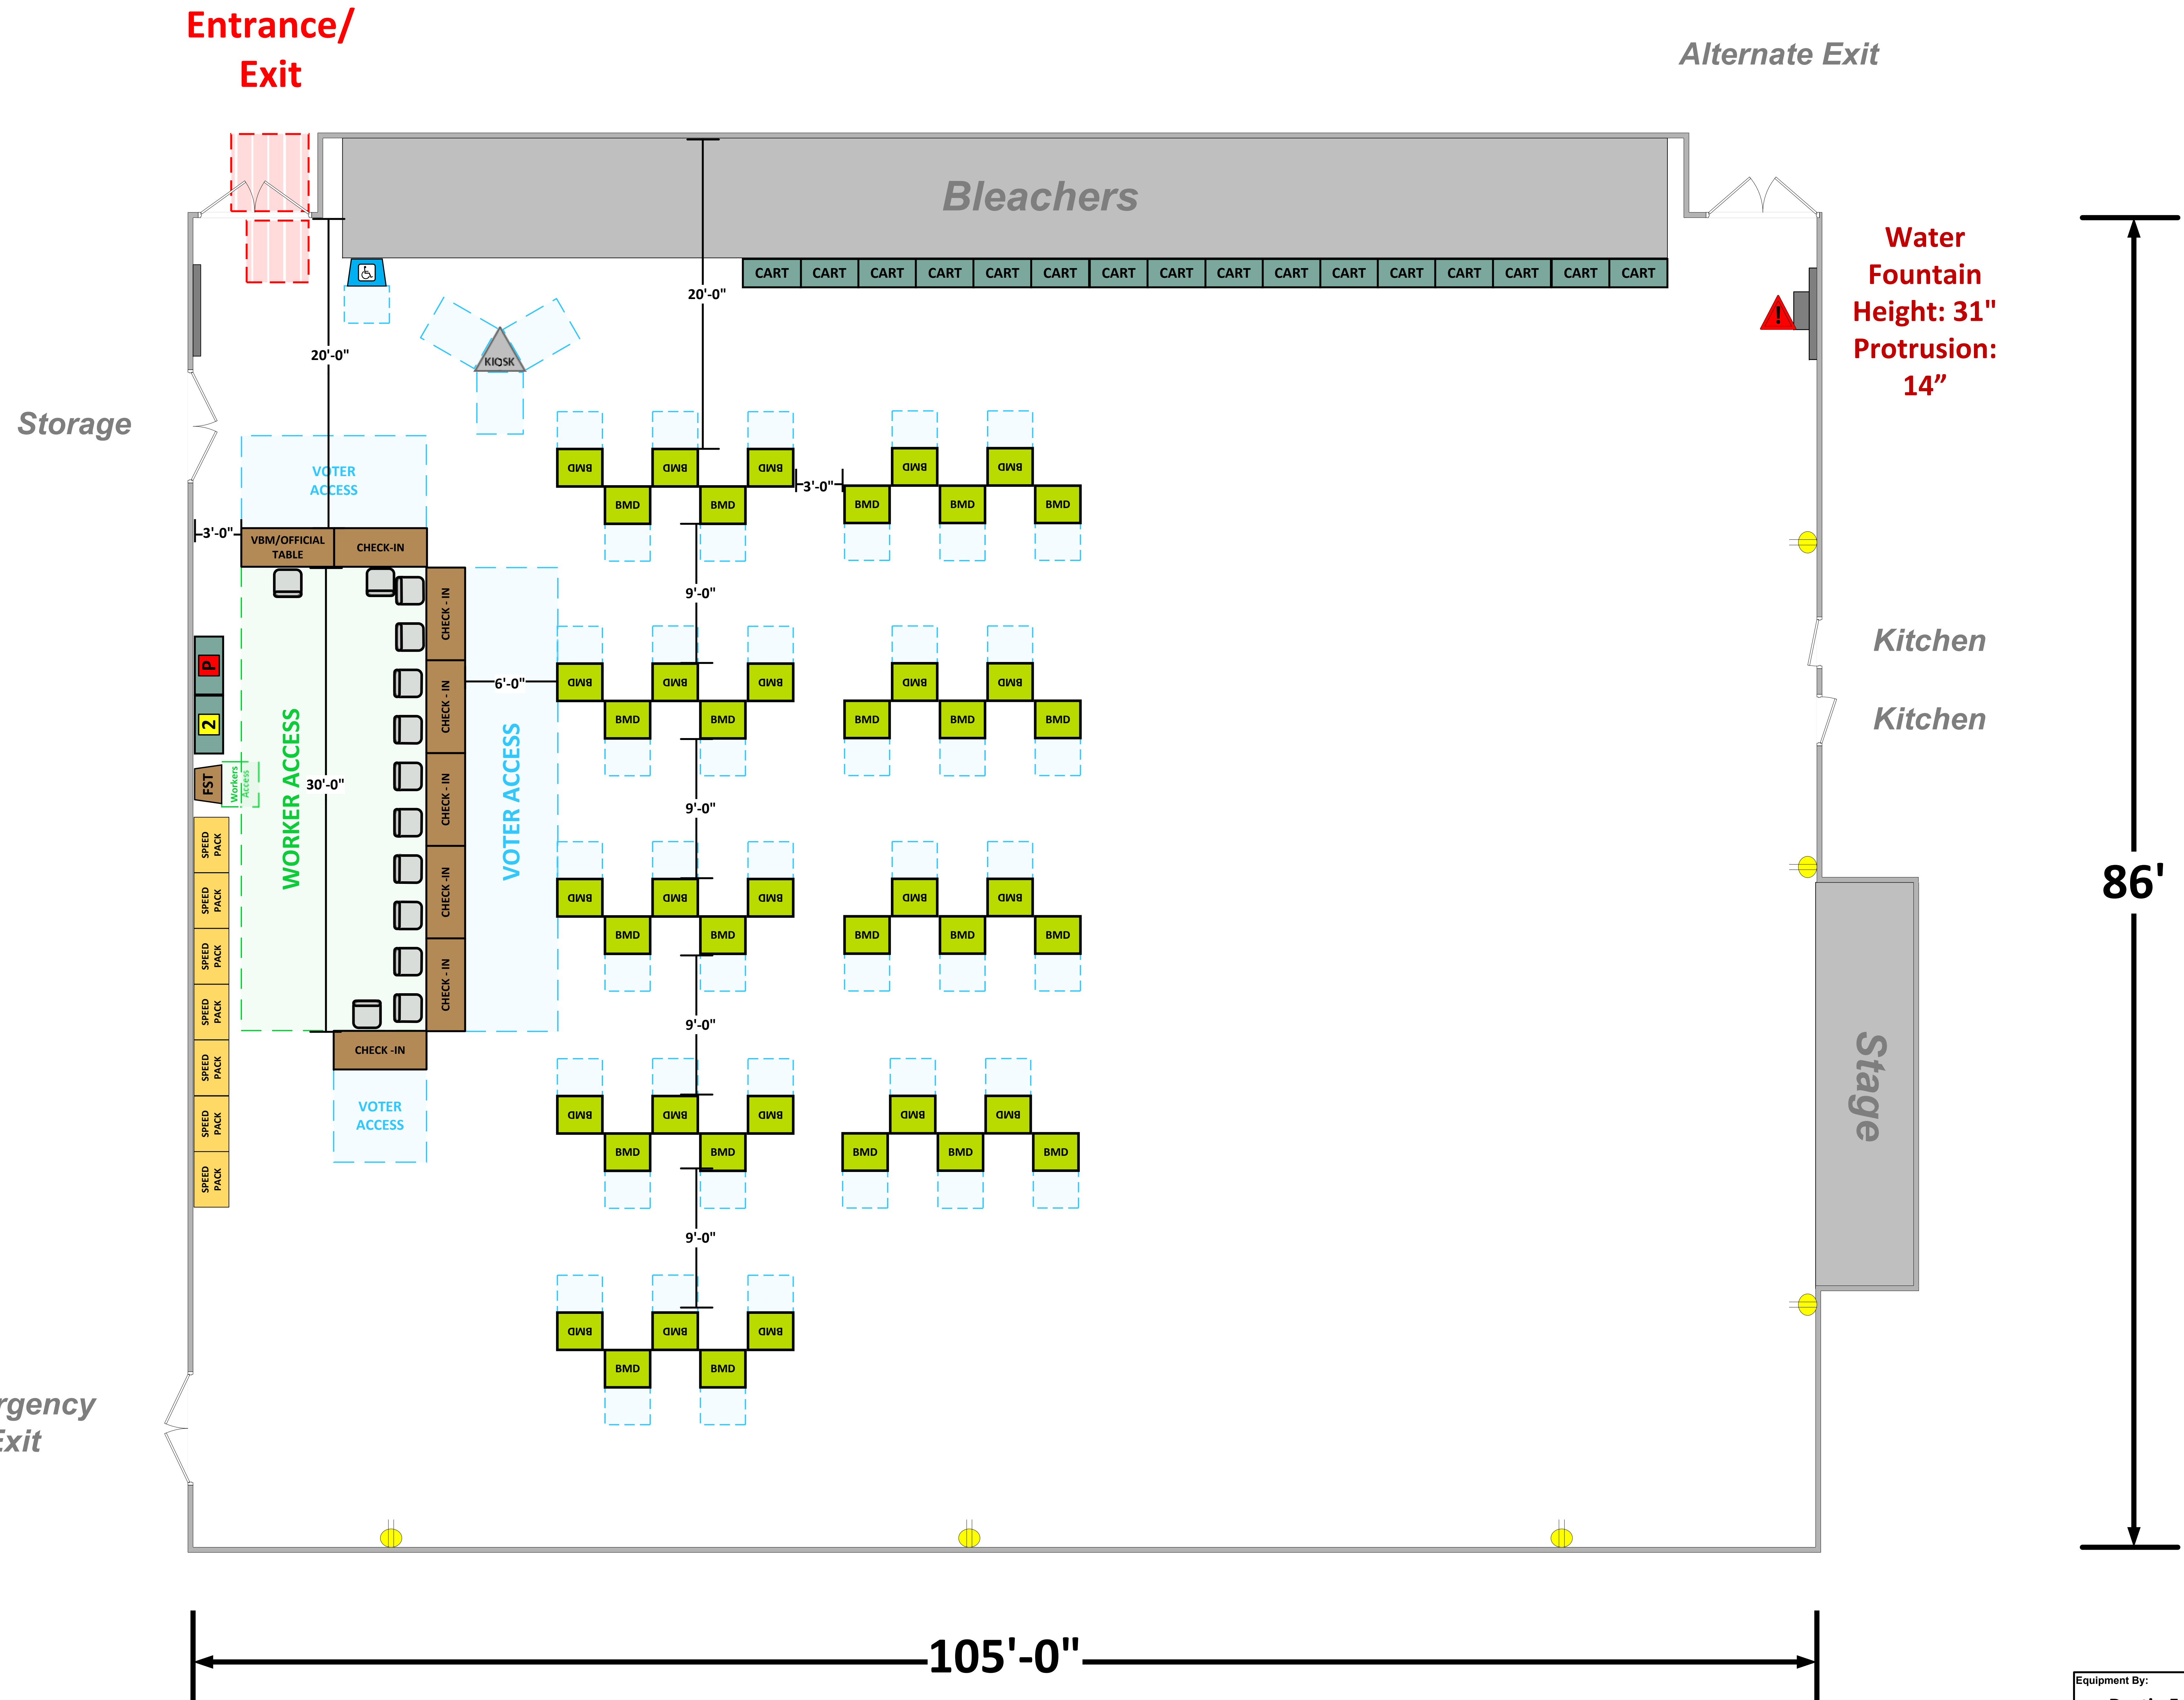

Gymnasium

(9,030 Usable Sq. Ft.)

LEGEND

Room Size	Dimension: 105' X 86'	Sq. Ft: 2100
Number of BMDs	45	
POWER OUTLET		
PROTRUDING OBJECT		
Do Not Block Area		

TITLE

VCID # 23303
C. Robert Lee Activity Center

Each chair at a CHECK-IN station equals one ePollbook

Equipment By:	Date:
Dustin Fuller	04/01/2026
Skeleton Drawn By:	Date:
Dustin Fuller	04/01/2026
Scale:	
1 1/4" inches = 1' Ft.	