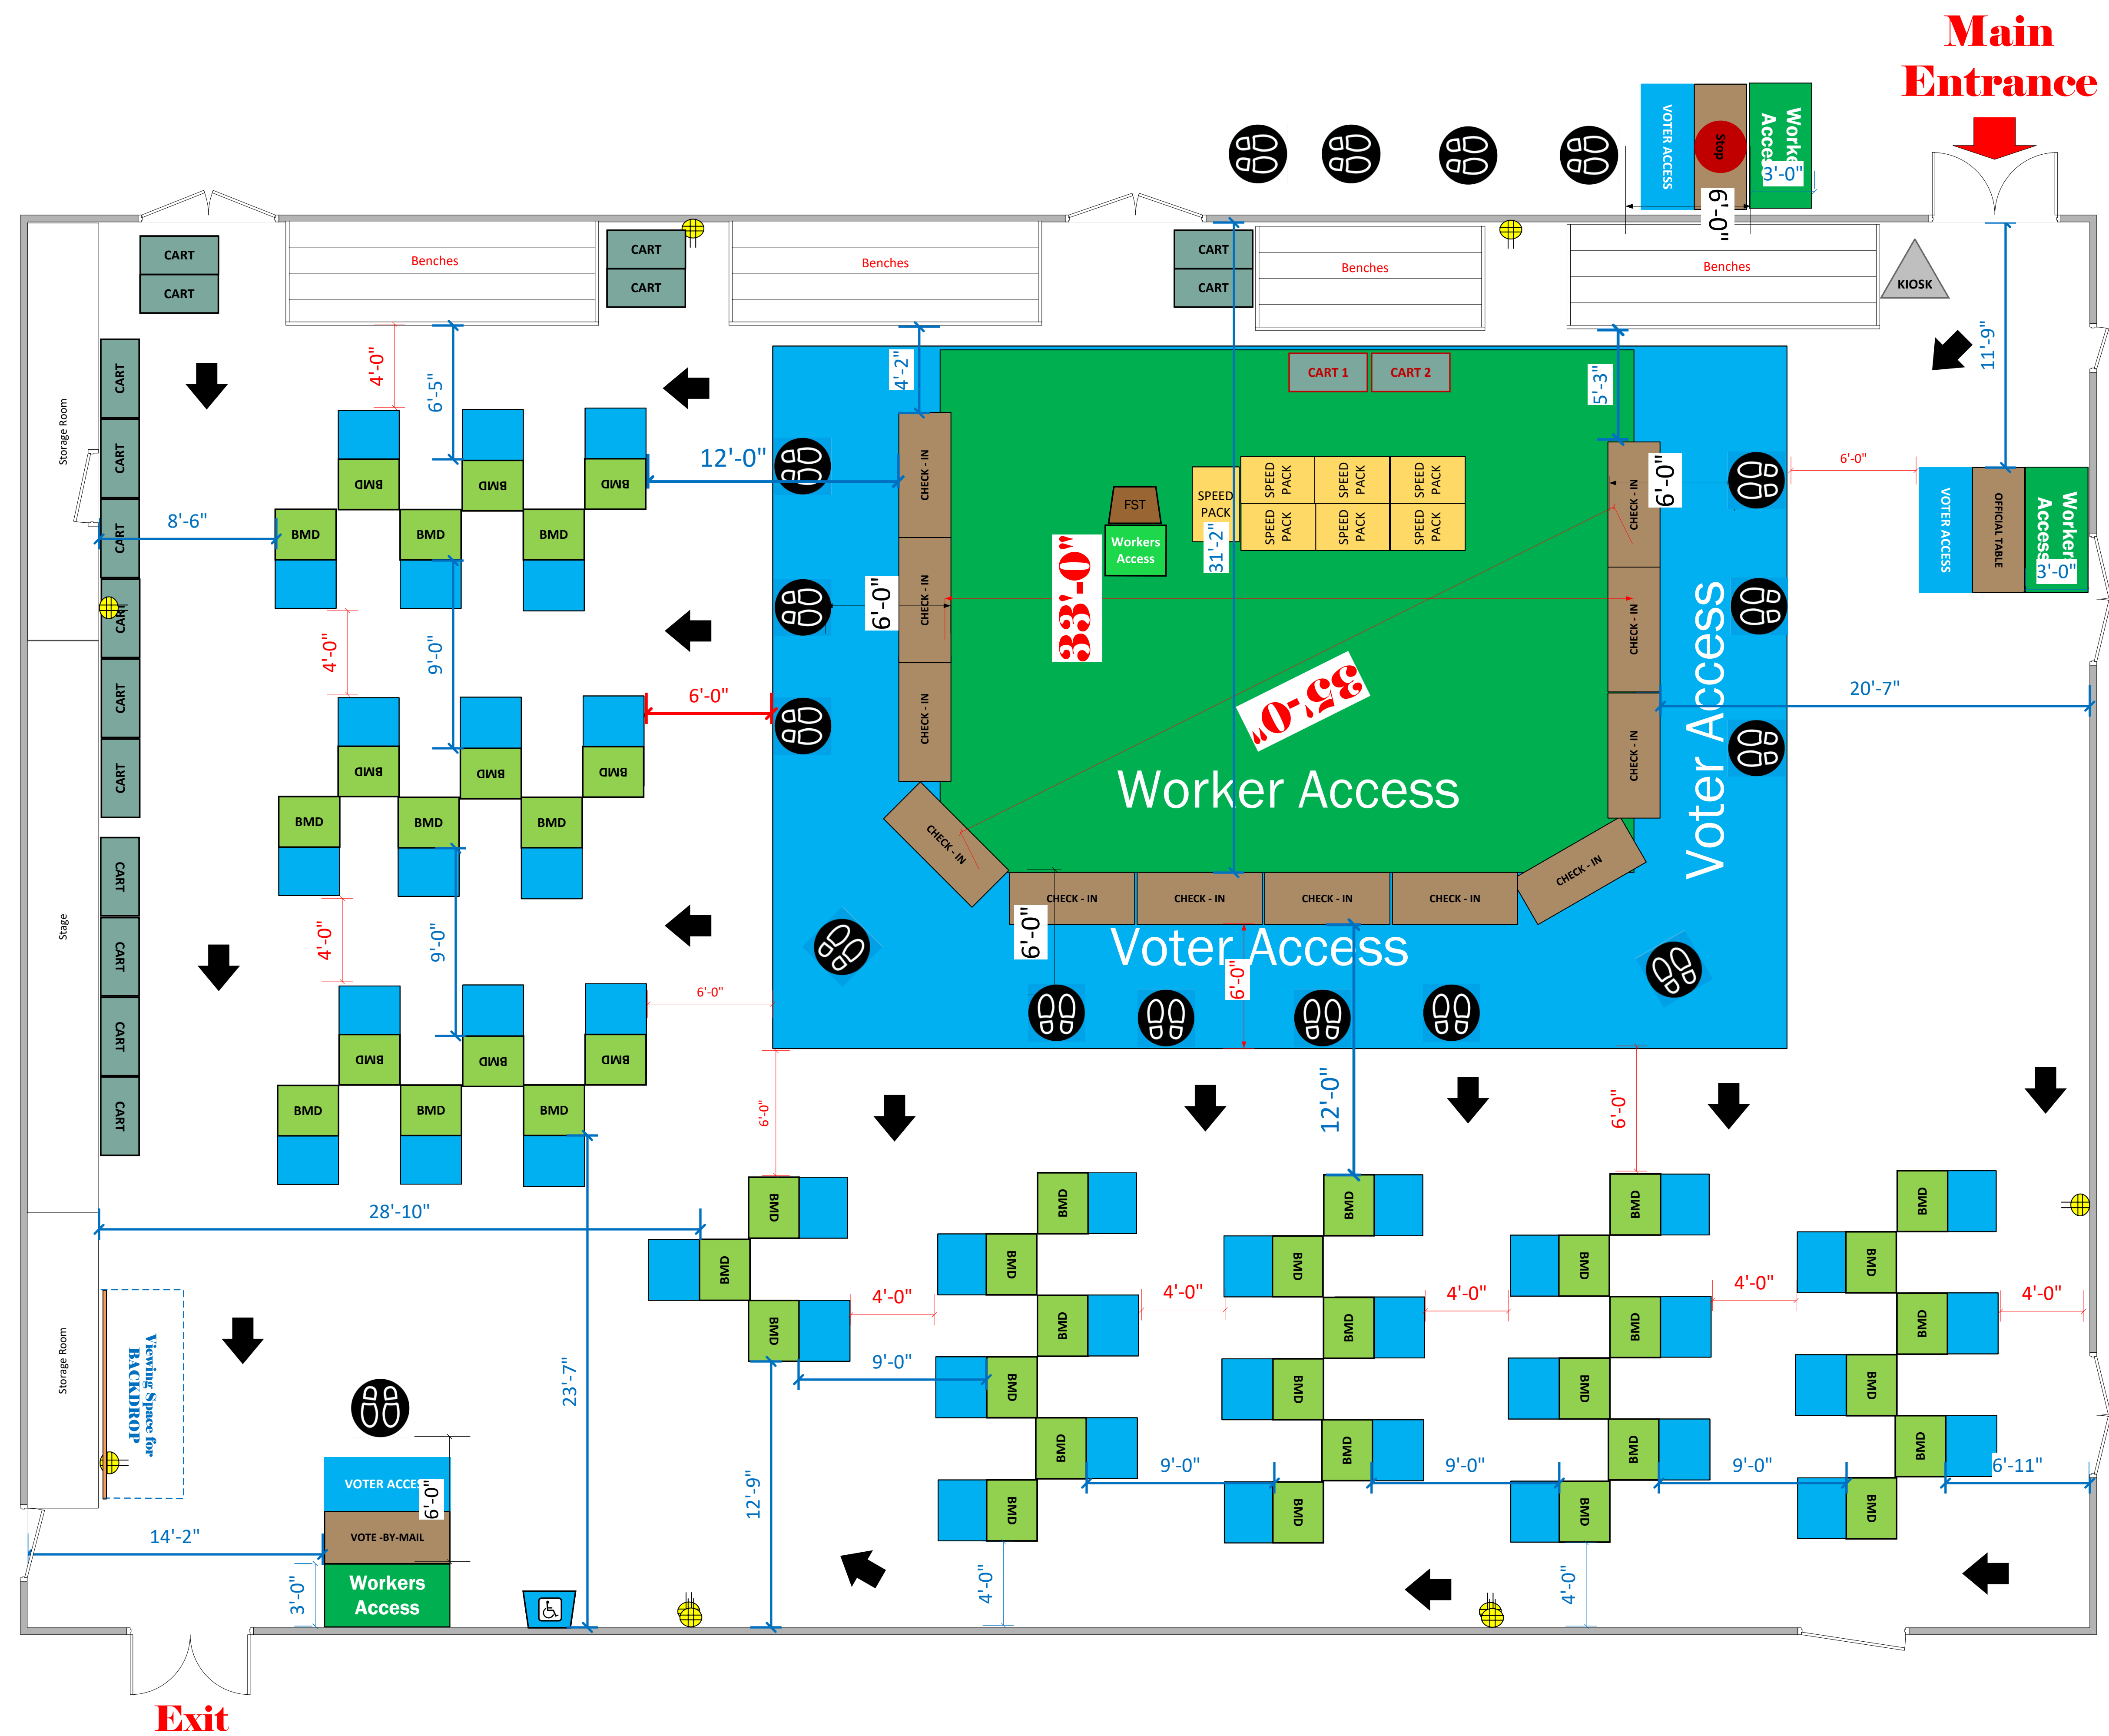

# Gym

(5,945 Usable Sq. Ft.)

## LEGEND

Room Size	Dimension: 66'-11" x 95'-3"	Sq. Ft: 6,270'
EPB	Primary:	Secondary:
BMD	Total: 45	Actual:
Circuits	Total:	Usable:
Floor Decals		
BALLOT MARKING DEVICE		
CHECK IN TABLE		
BMD CART		
BACKDROP		
KIOSK		
POWER OUTLET		
PROTRUDING OBJECT		
ROUTER		
POWER CORDS		

TITLE **Franklin D. Roosevelt Park**  
**VC ID# 2332**