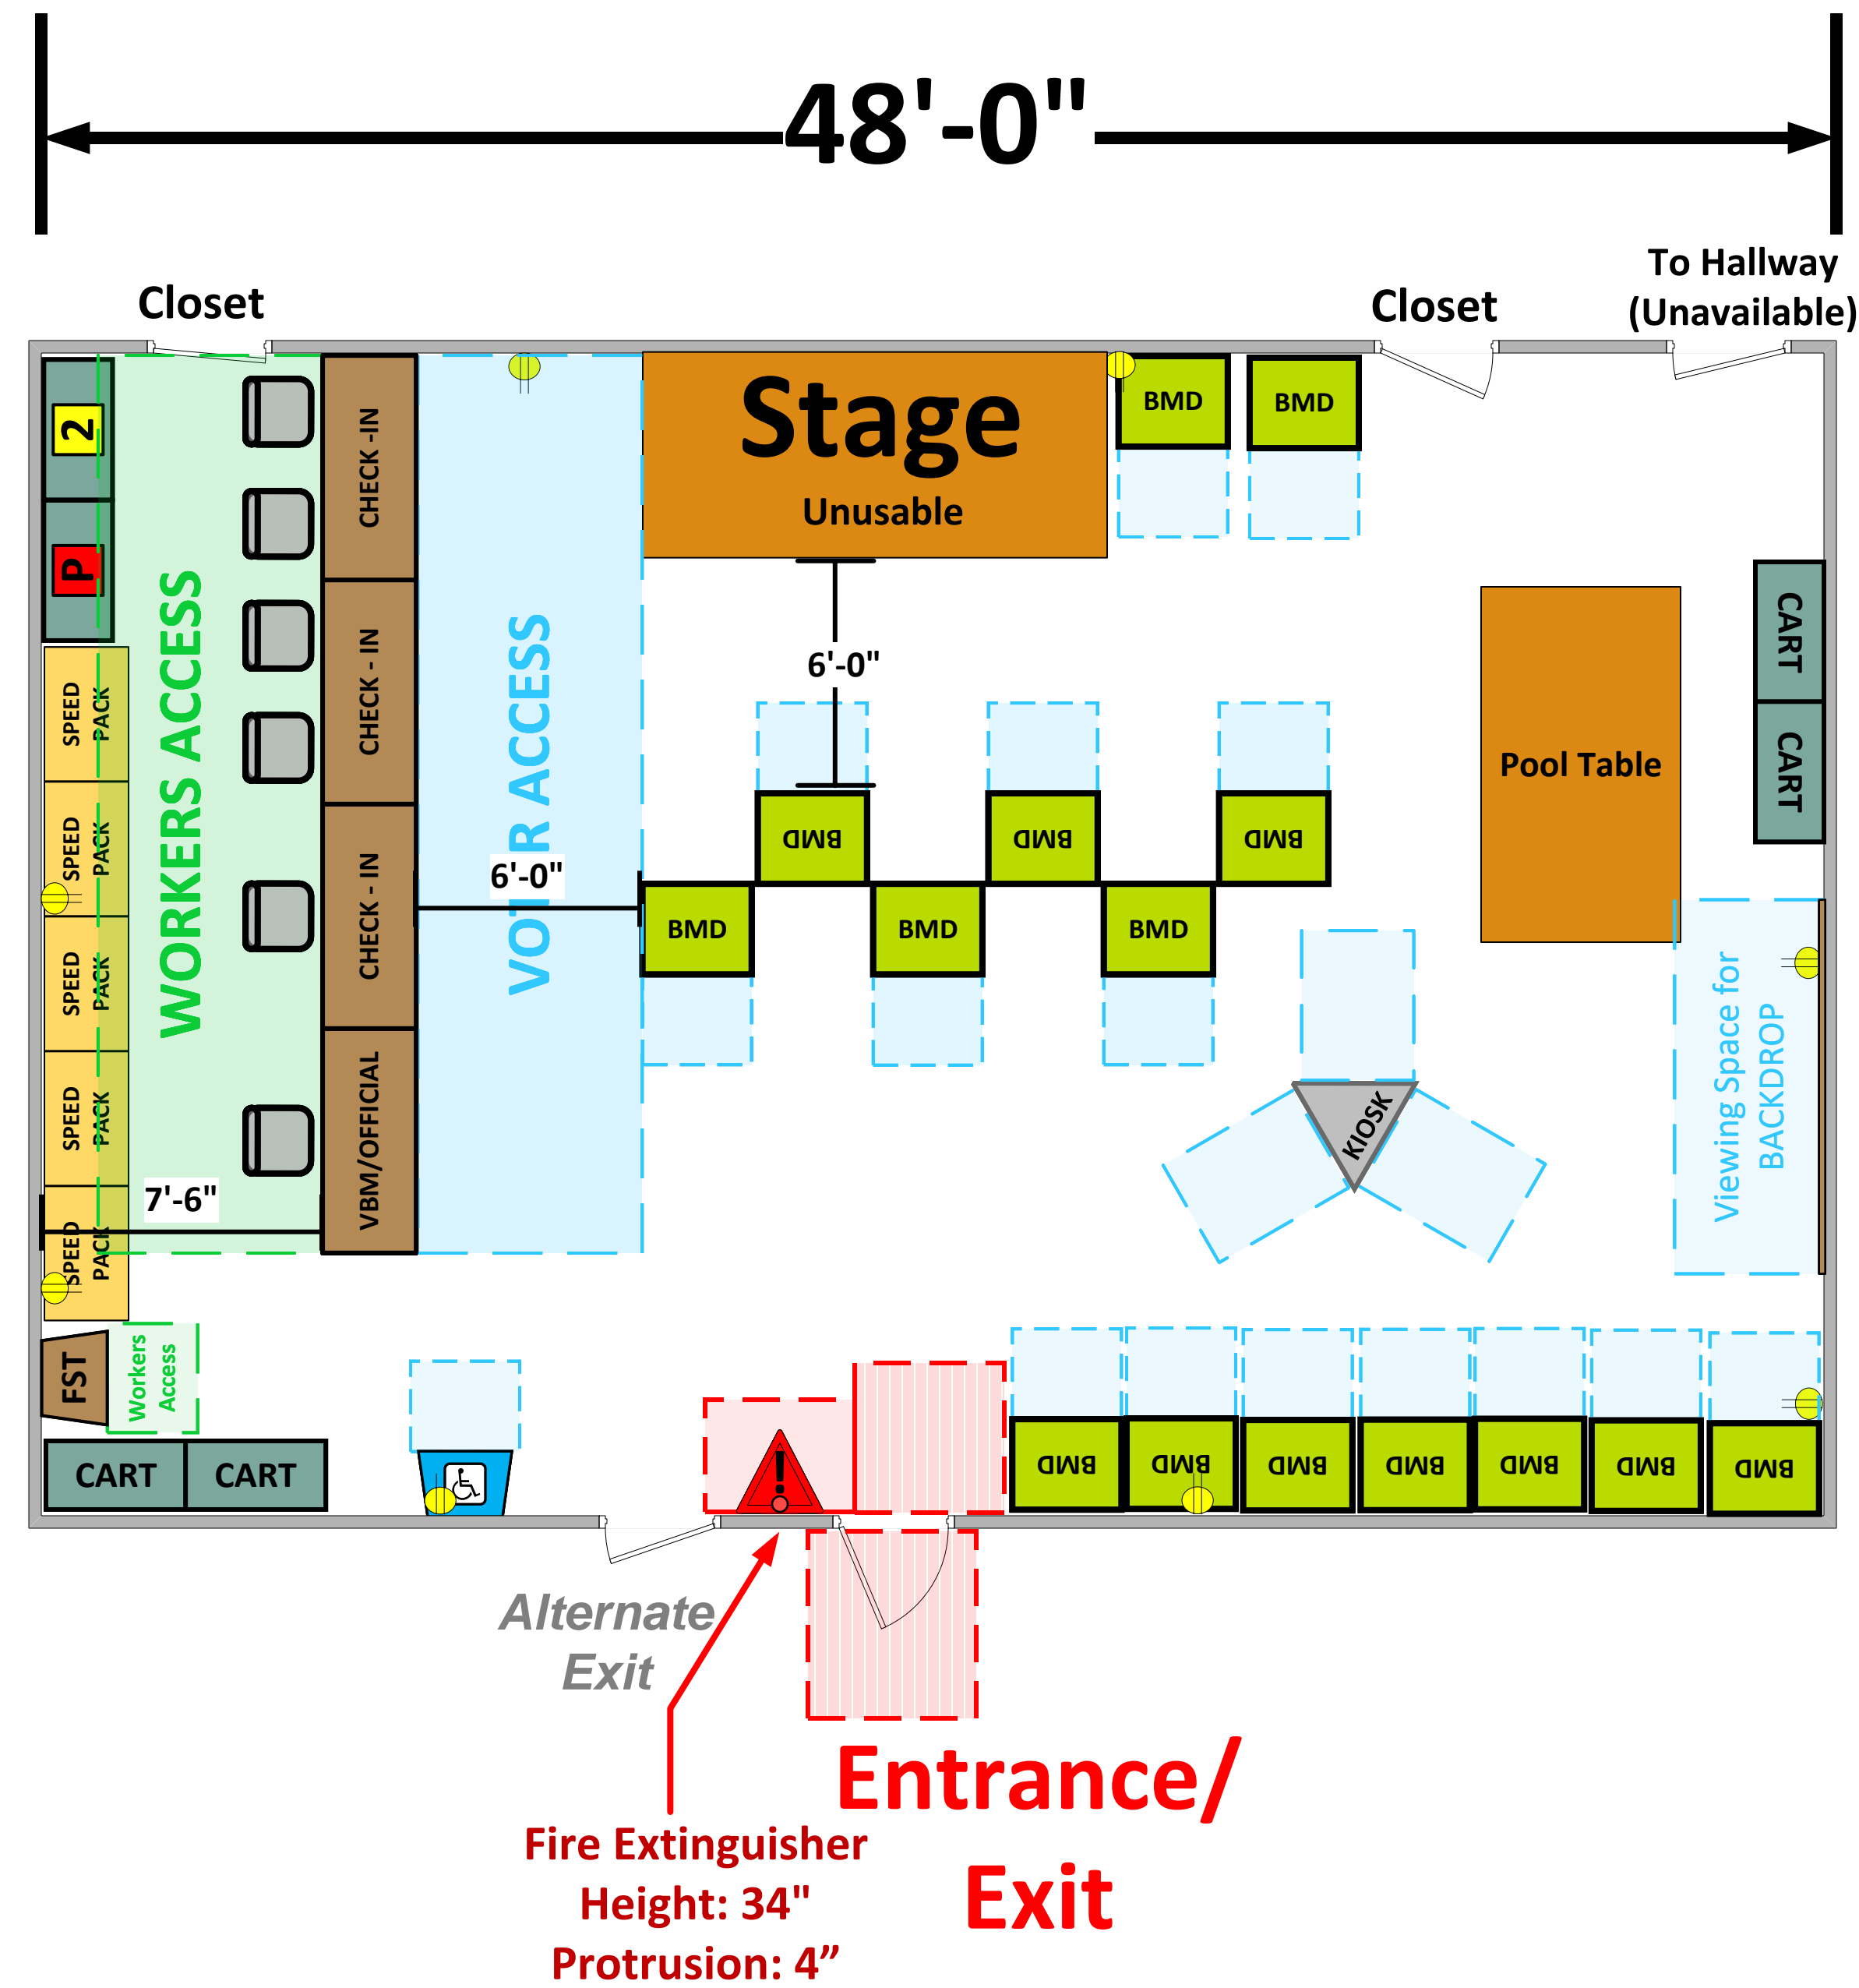

Youth Room

(1362 Usable Sq. Ft.)

LEGEND

Room Size	Dimension: 31'-5" x 48'	Sq. Ft: 1508
Number of BMDs	15	
POWER OUTLET		
PROTRUDING OBJECT		
Do Not Block Area		

TITLE

VCID 23932
Lighthouse Baptist Church

Each chair at a CHECK-IN station equals one ePollbook

Equipment By: Ryan Rivas	Date: 01/25/24
Skeleton Drawn By: Scott Taylor	Date: 12/01/23
Scale: 1/4" inches = 1' Ft.	