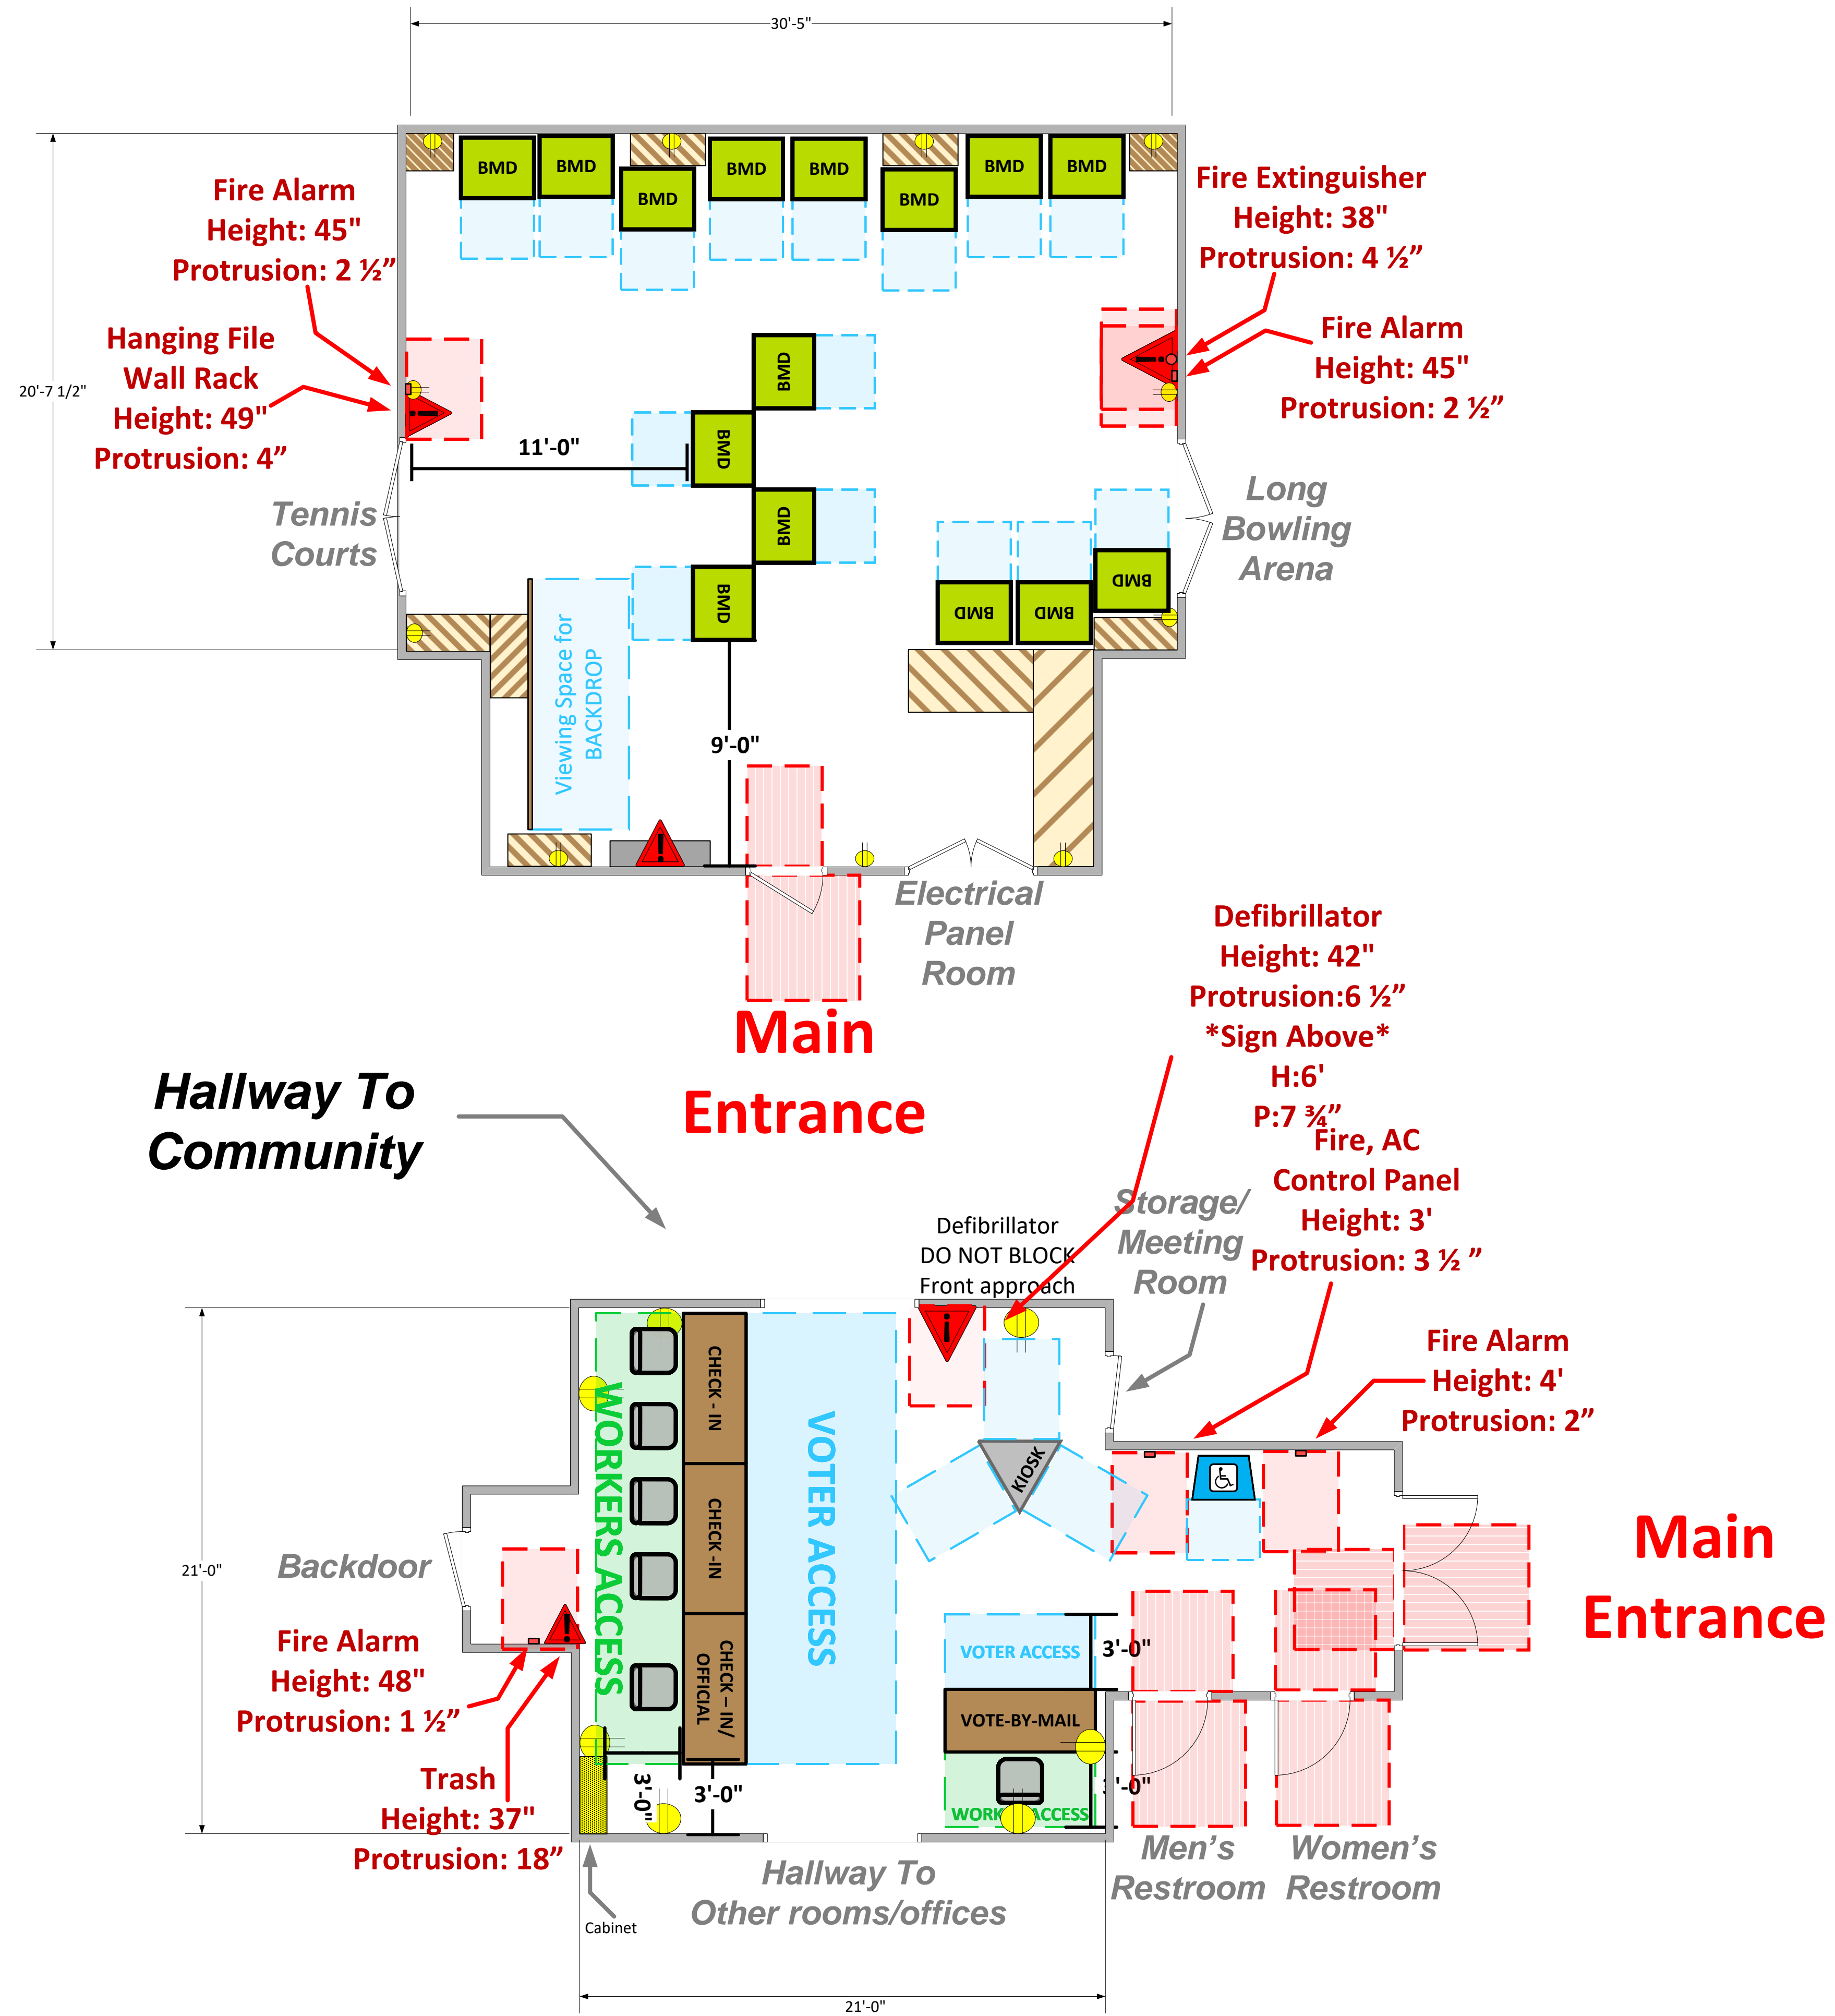

Community Room (832 Sq. Ft.) Lobby (441 Sq. Ft.)

LEGEND

Room Size	Dimension:	Sq. Ft.
Combined		1,273
Number of BMDs		15
POWER OUTLET		
PROTRUDING OBJECT		
Do Not Block Area		

VCID 23987

Roxbury Memorial Park Clubhouse

Each chair at a CHECK-IN station equals one ePollbook

Equipment By: Ryan Rivas	Date: 01/10/2023
Skeleton Drawn By: Jonathan Gonzalez	Date: 12/22/2023
Scale: 1/4" inches = 1' Ft.	