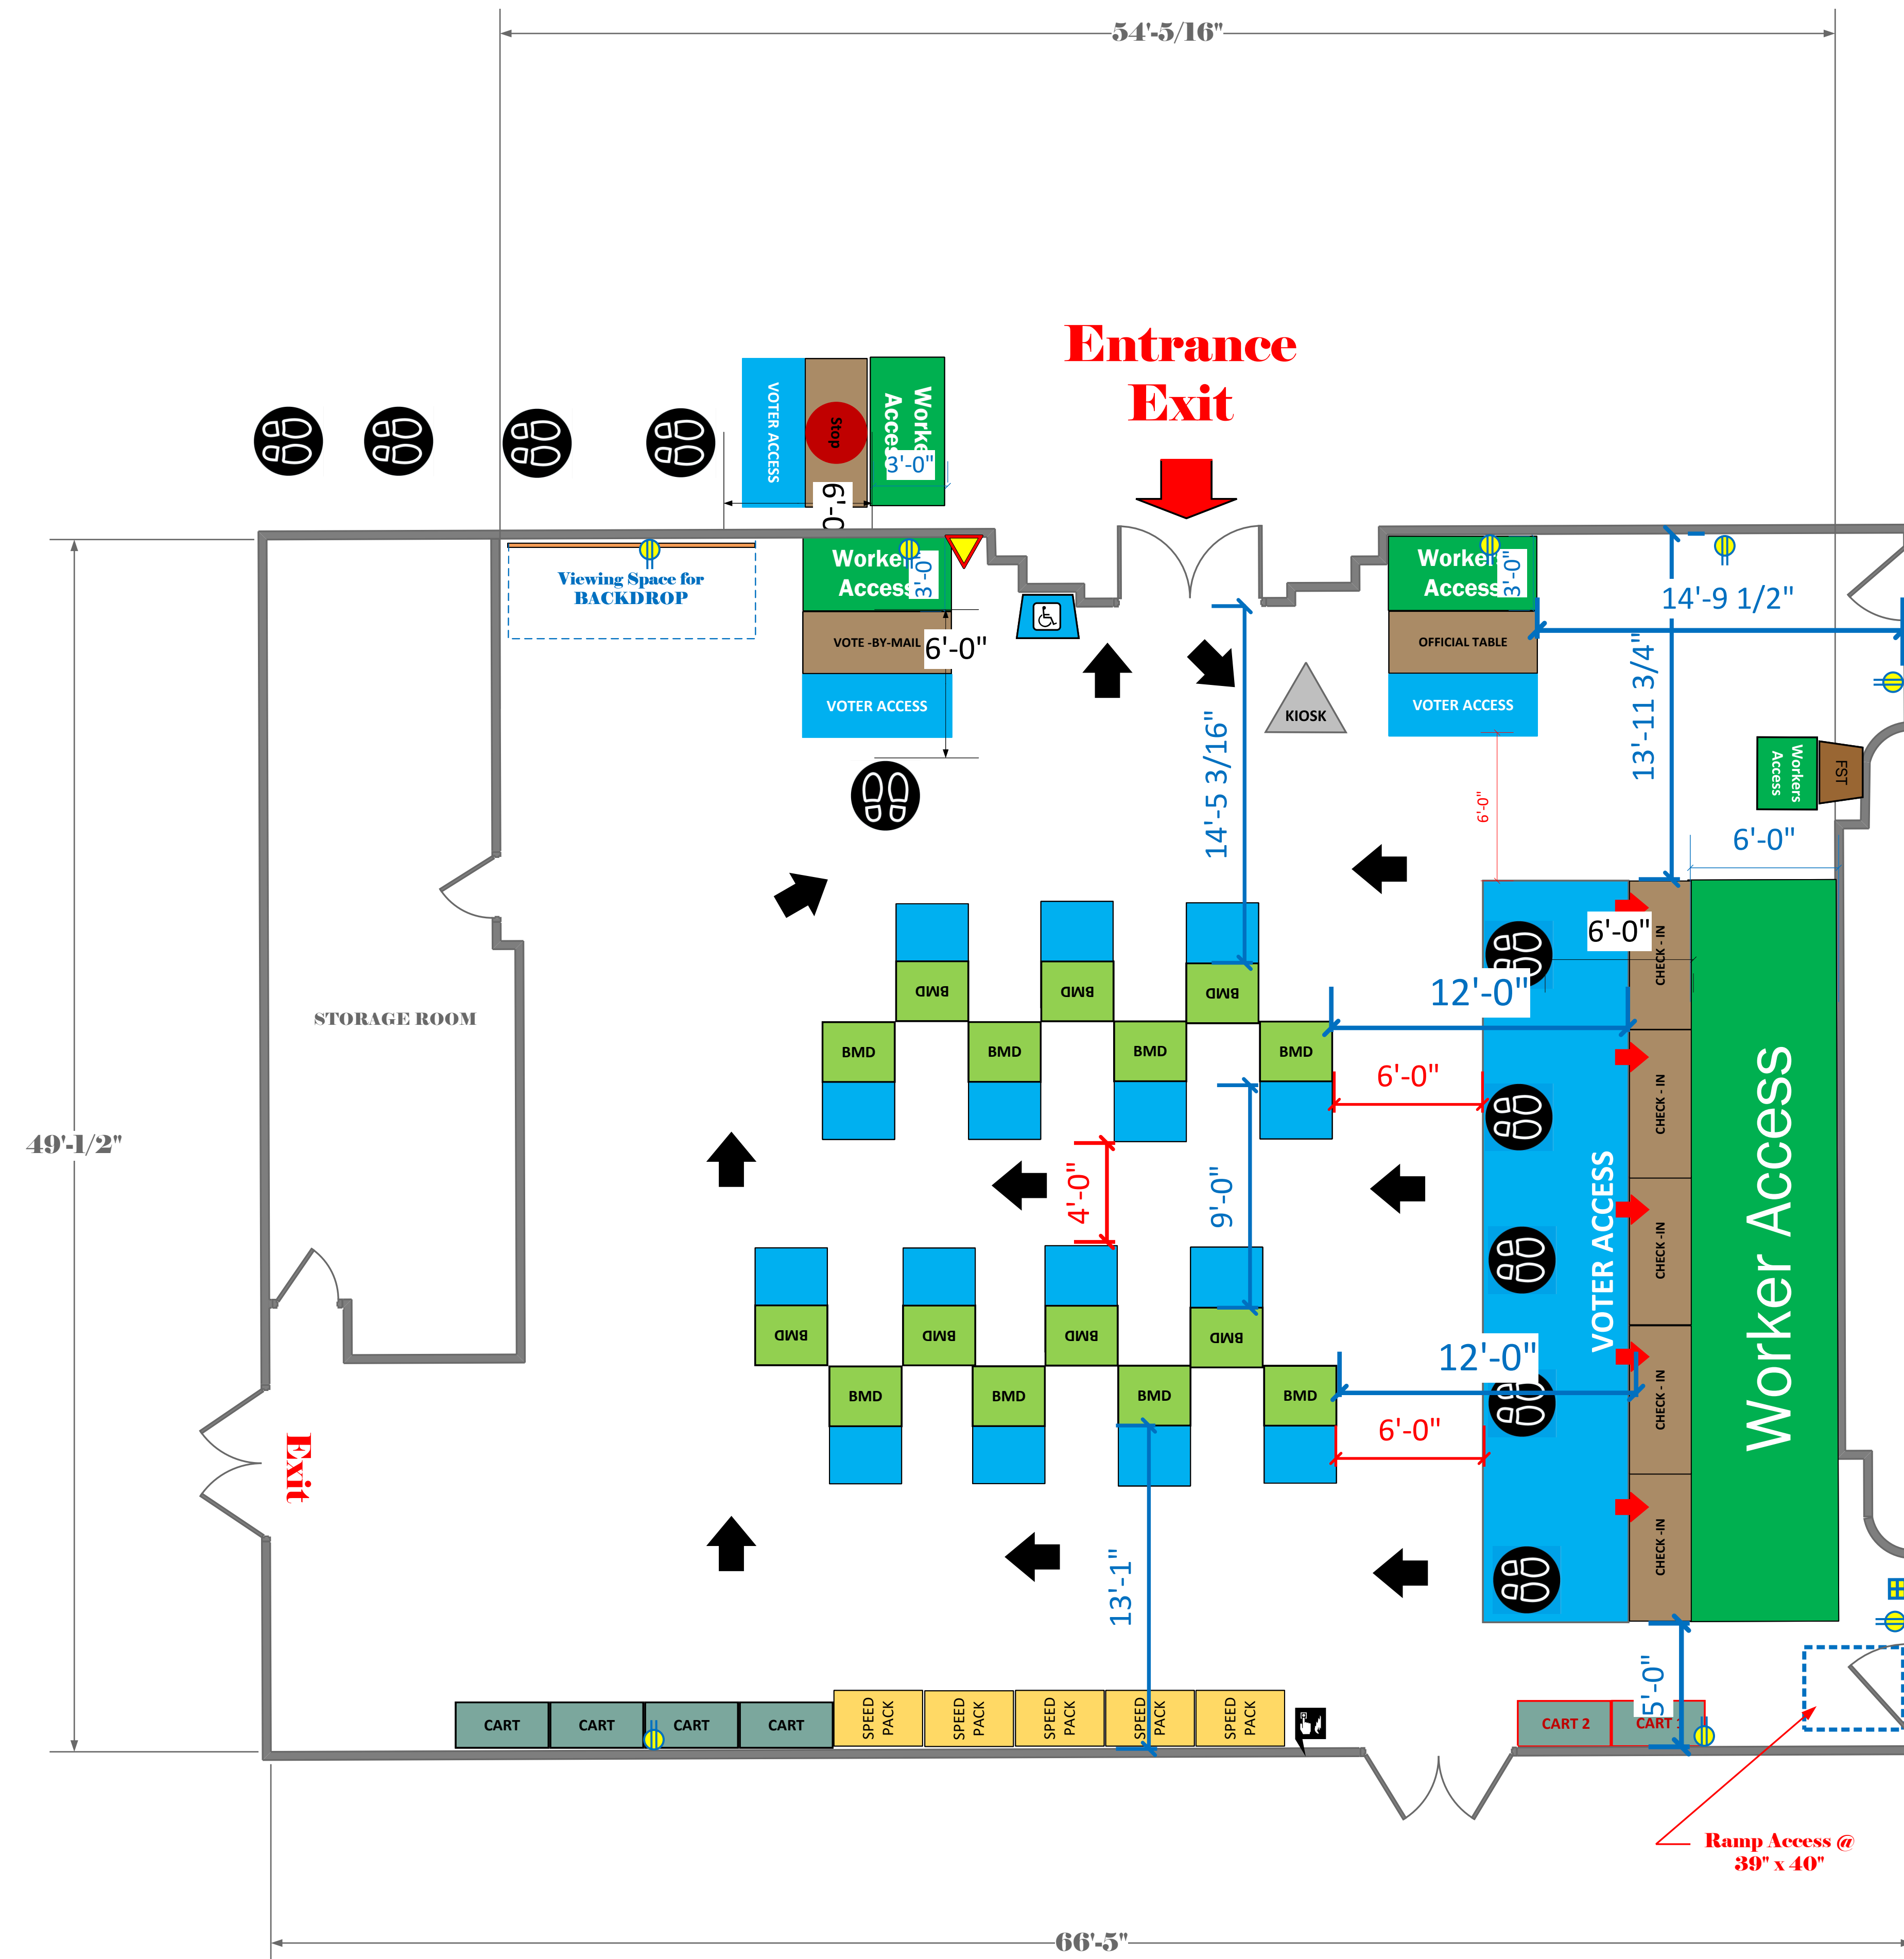

Auditorium
 (2649 Sq Ft)
 2462' usable

LEGEND

Room Size	Dimension: 40' x 54'	Sq. Ft.: 2649
EPB	Primary:	Secondary:
BMD	Total: 15	Actual: 15
Circuits	Total:	Usable:
Floor Decals		
BALLOT MARKING DEVICE		
CHECK IN TABLE		
BMD CART		
BACKDROP		
KIOSK		
POWER OUTLET		
PROTRUDING OBJECT		
ROUTER		
POWER CORDS		

TITLE
Villa Parke Community Center
VC ID # 240

SCALE	1: 48
DRAWN BY	Ryan Rivas