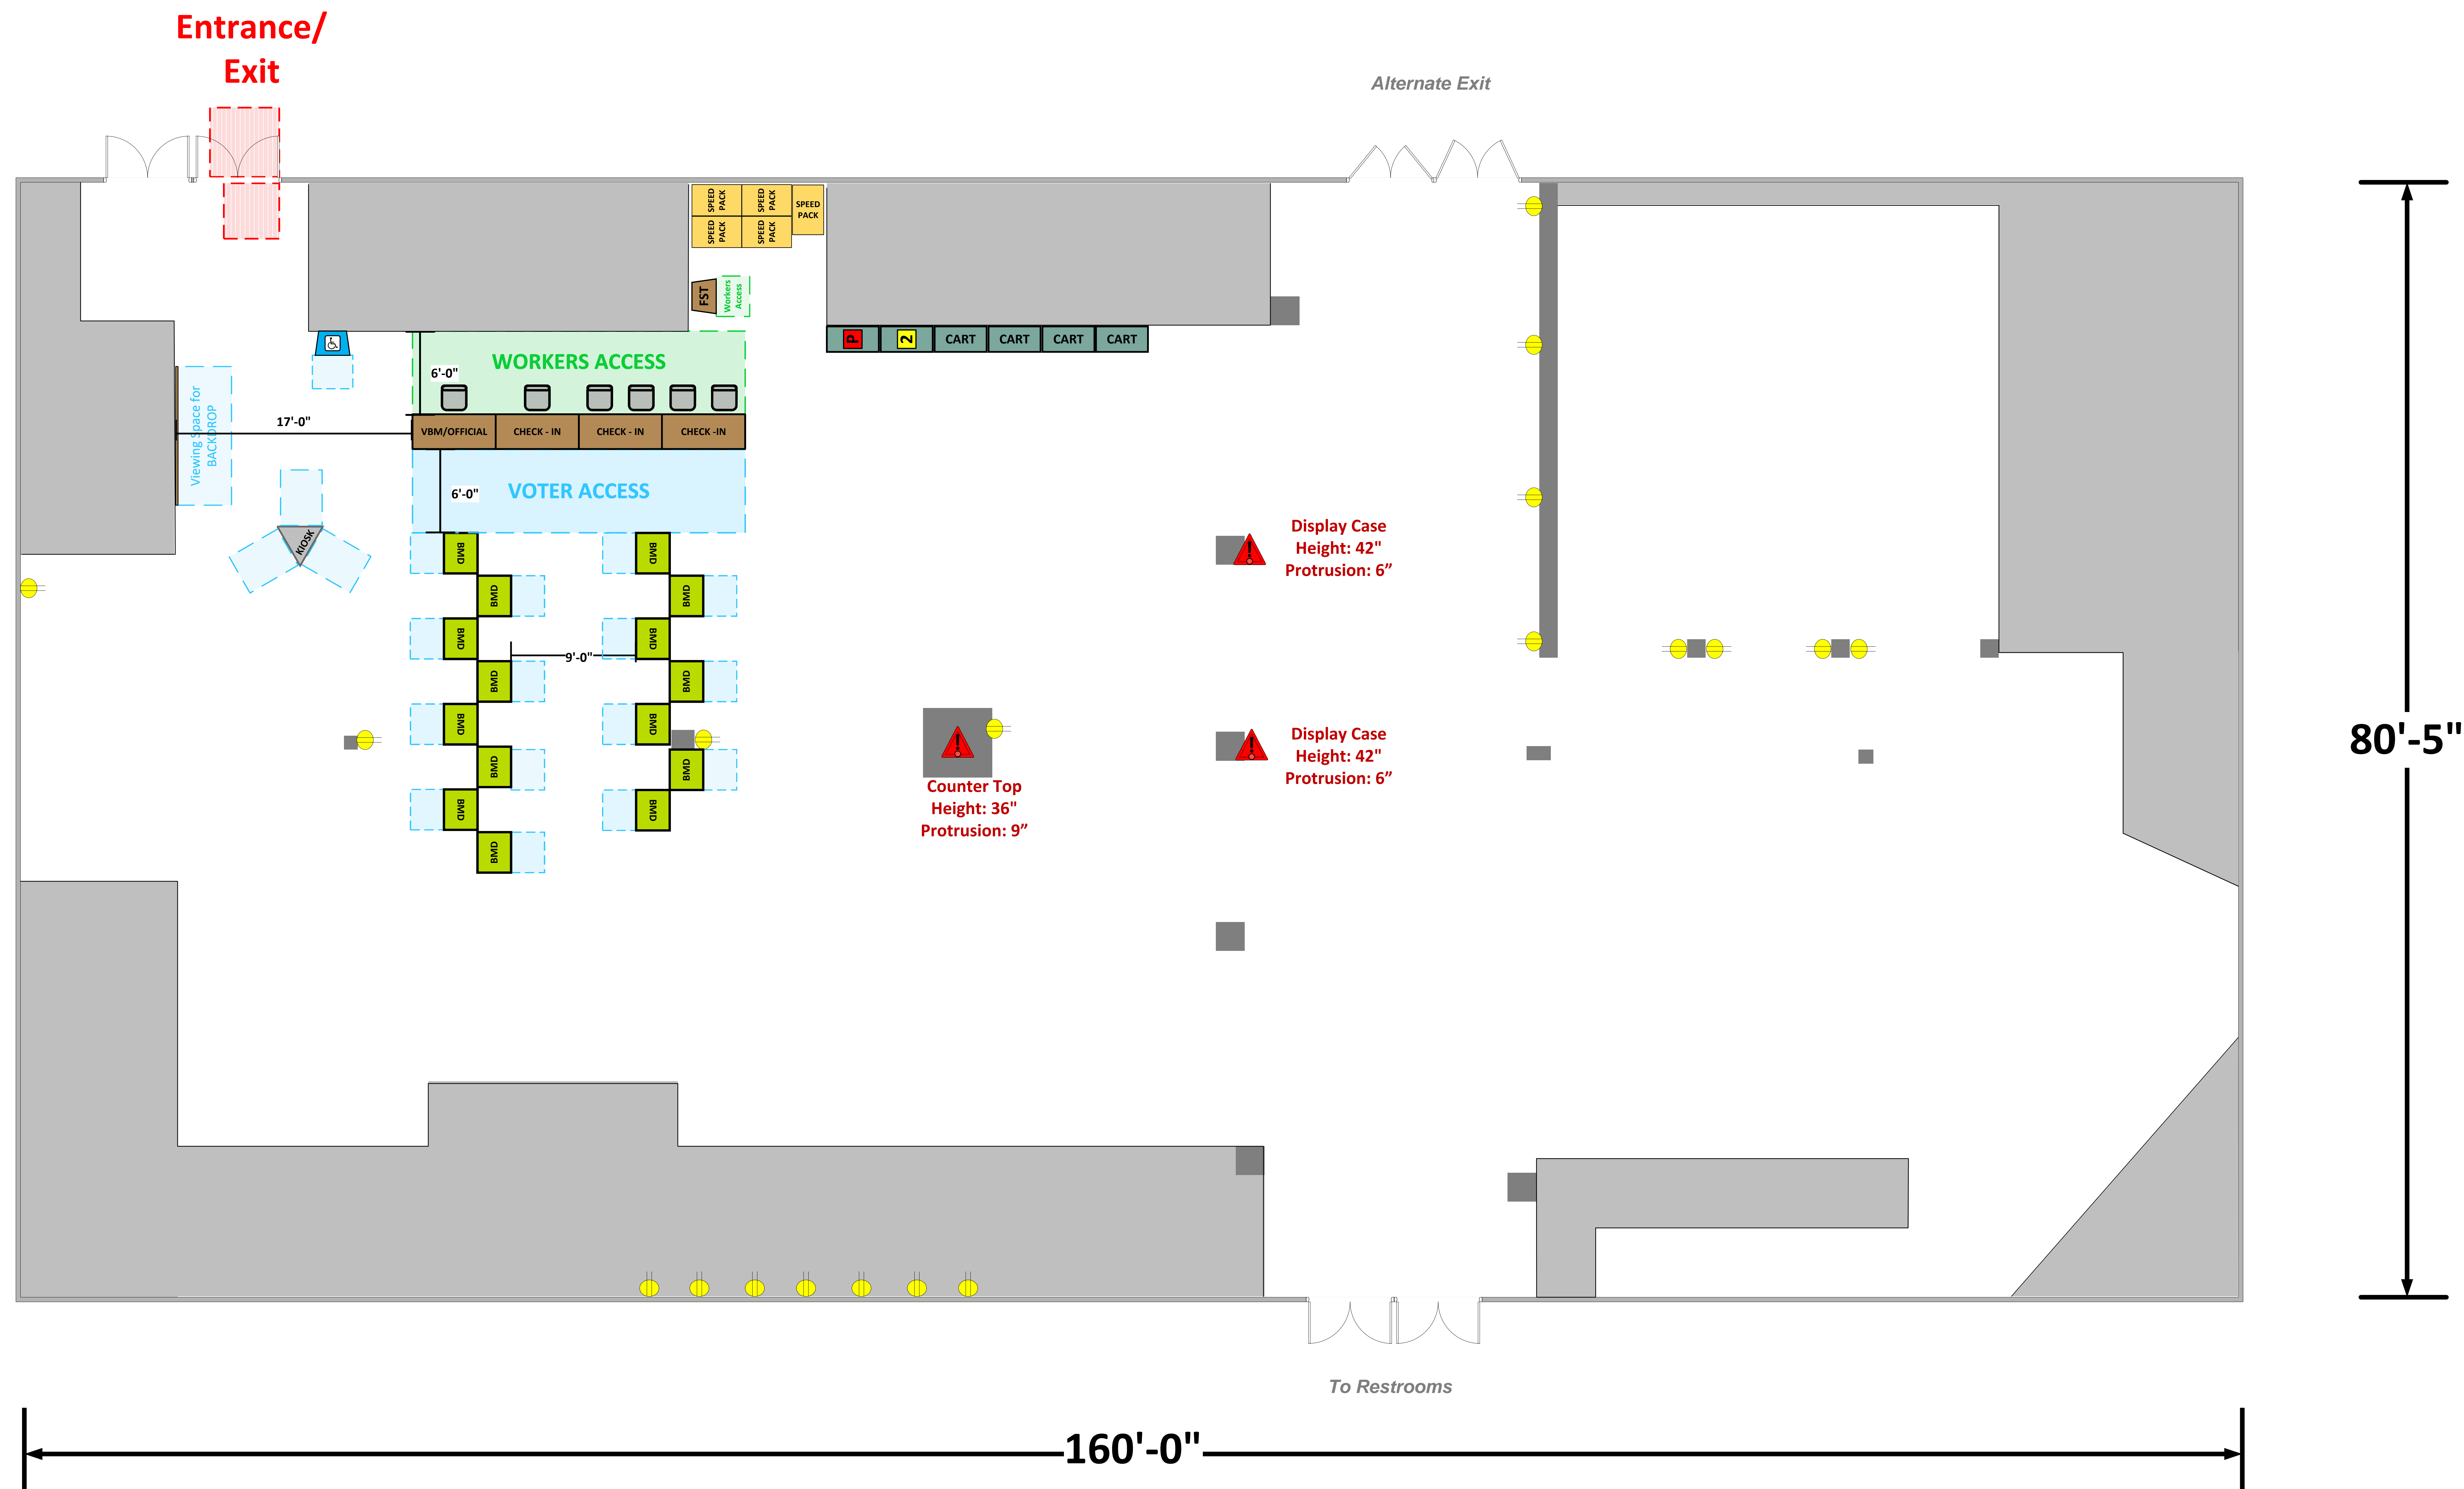

Marketplace Building
(9,380 Sq. Ft.)

LEGEND

Room Size	Dimension: 160' X 80'	Sq. Ft.: 9,380
Number of BMDs	15	
POWER OUTLET		
PROTRUDING OBJECT		
Do Not Block Area		

TITLE
VCID #24184
Fairplex (Marketplace Building)

Equipment By:	Date:
Dustin Fuller	12/24/2023
Skeleton Drawn By:	Date:
Dustin Fuller	12/23/2023
Scale:	1/4" inches = 1' Ft.