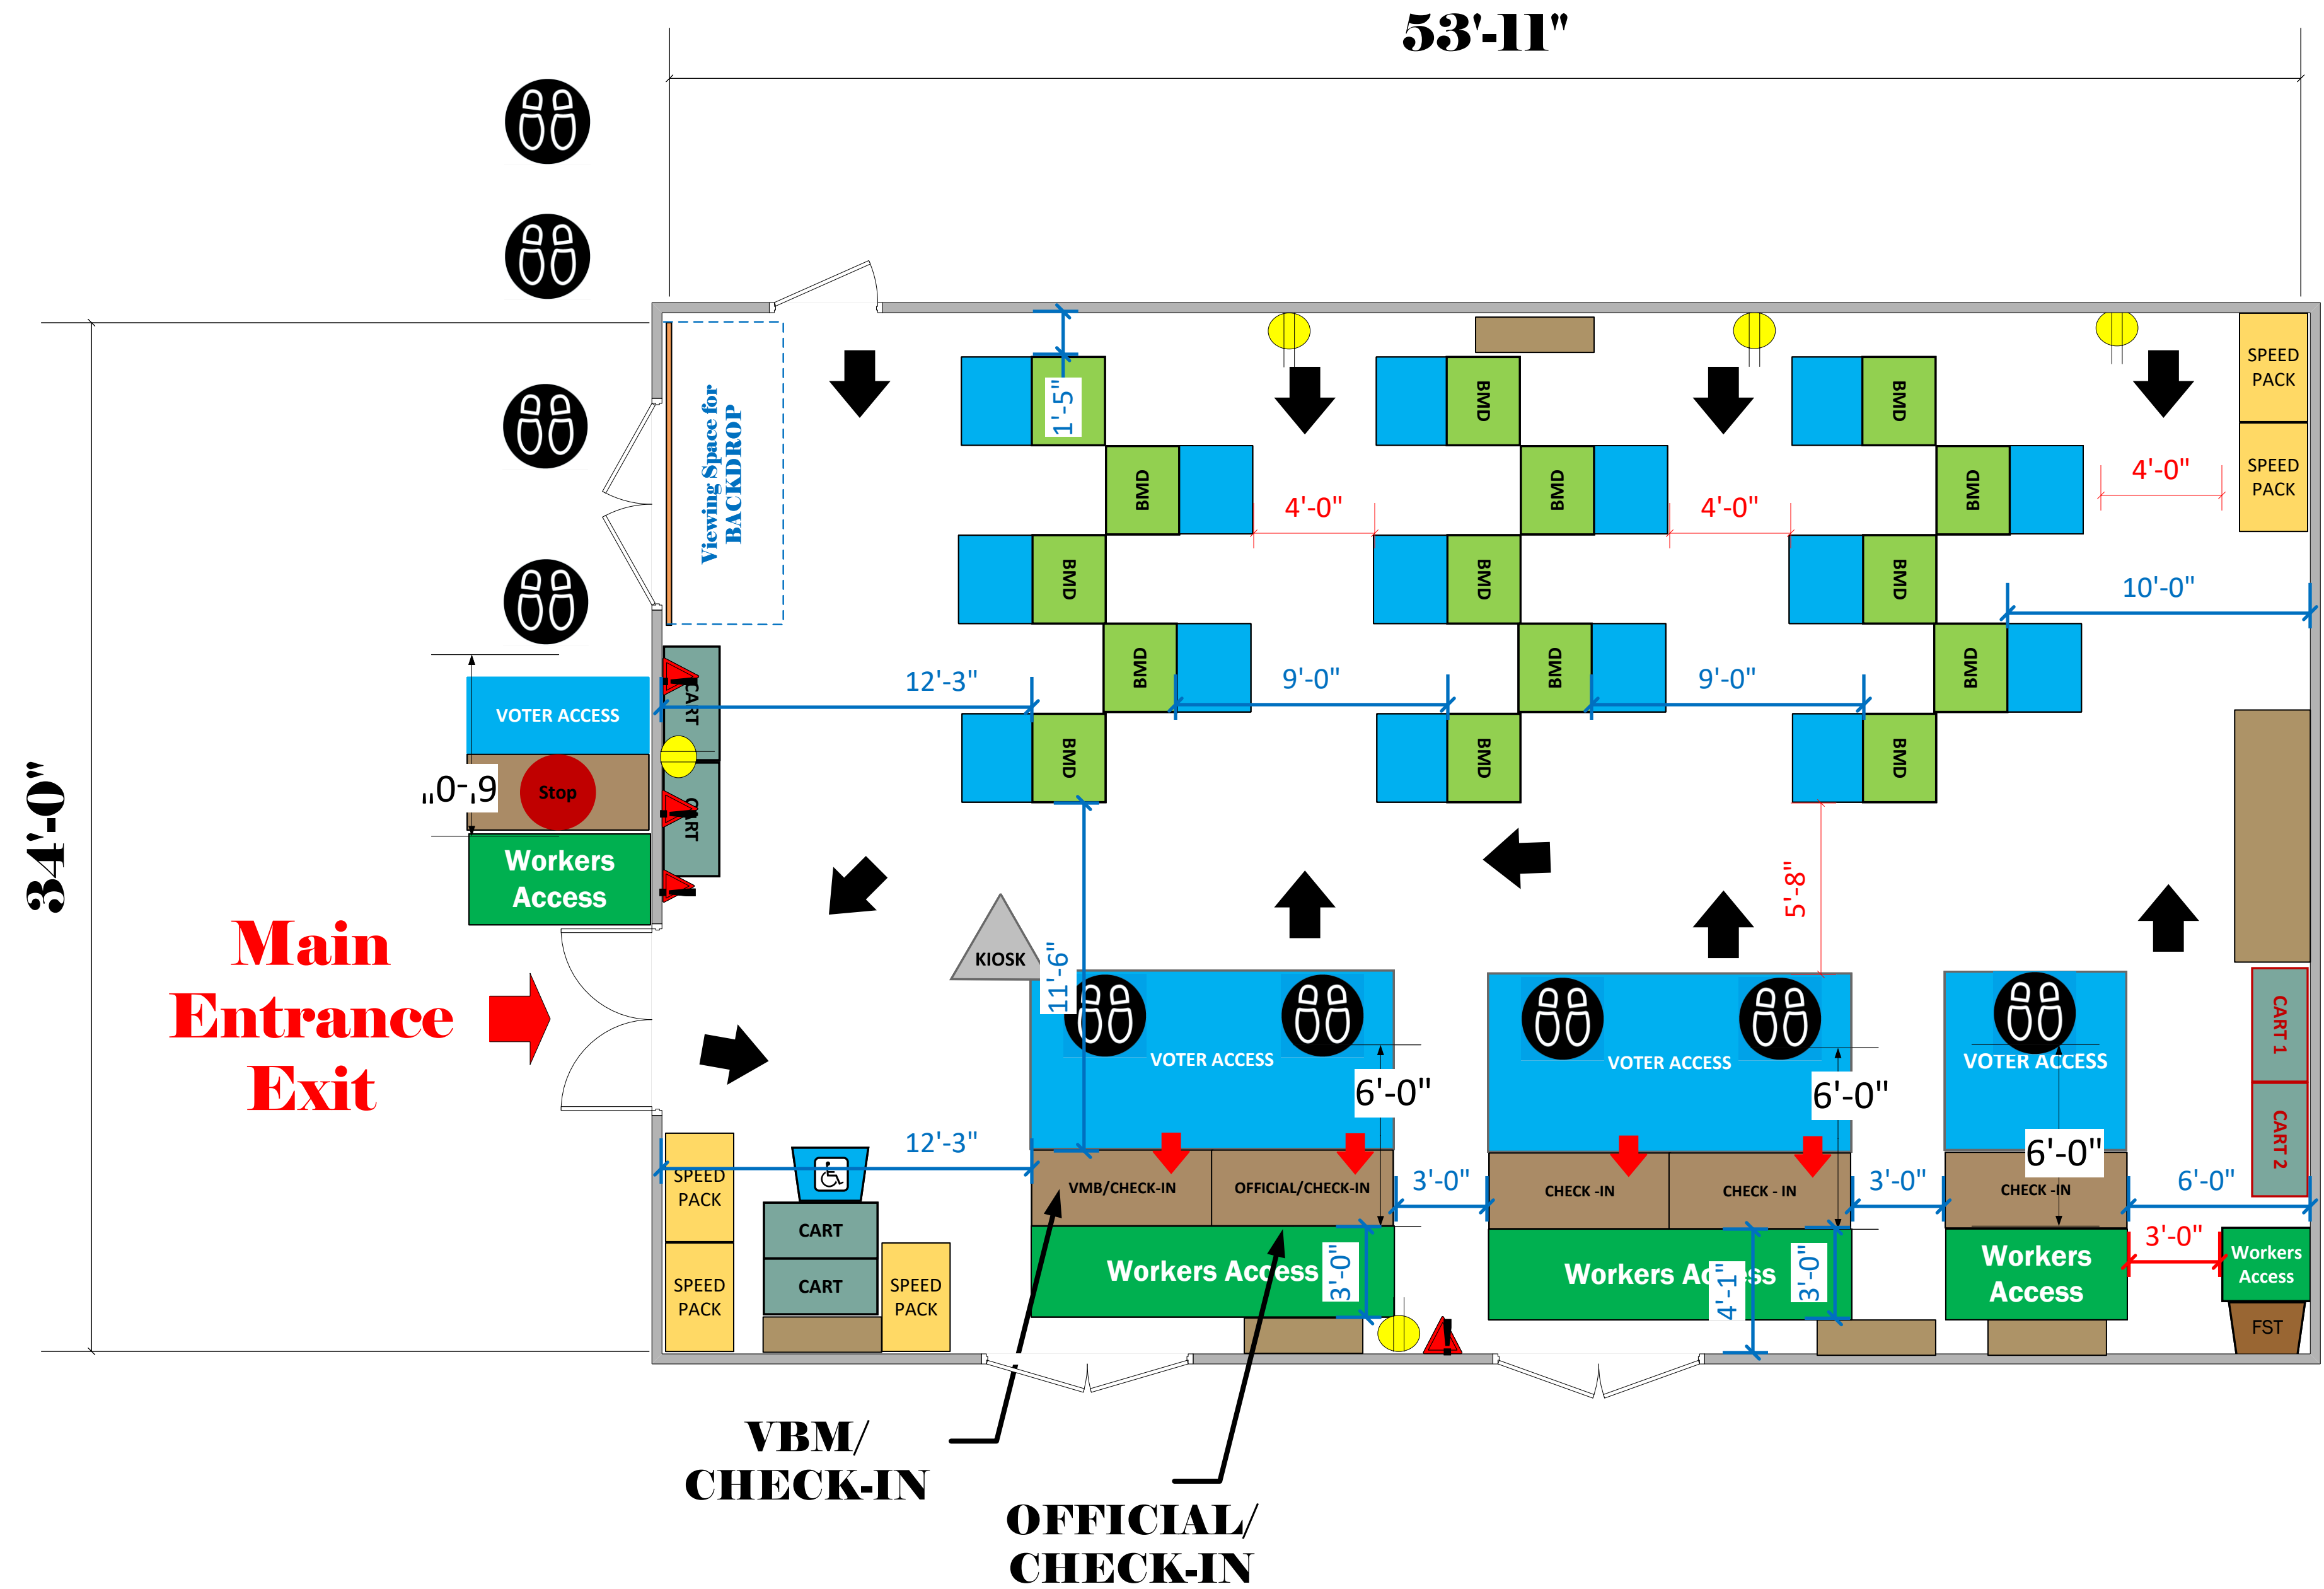

Multi-Purpose Room

(1,833 Sq. Ft.)

LEGEND

Room Size	Dimension: 53'11" x 34'	Sq. Ft: 1,833'
EPB	Primary:	Secondary:
BMD	Total: 15	Actual:
Circuits	Total:	Usable:
Floor Decals	⊗	
BALLOT MARKING DEVICE	BMD	
CHECK IN TABLE	CHECK - IN	
BMD CART	CART	
BACKDROP	Viewing Space for BACKDROP	
KIOSK	KIOSK	
POWER OUTLET	⊕ ⊖ ⊗	
PROTRUDING OBJECT	⚠	
ROUTER	R	
POWER CORDS	---	

TITLE

Sorenson Park
VC ID# 2426

SCALE 1:48

DRAWN BY David Chaparro