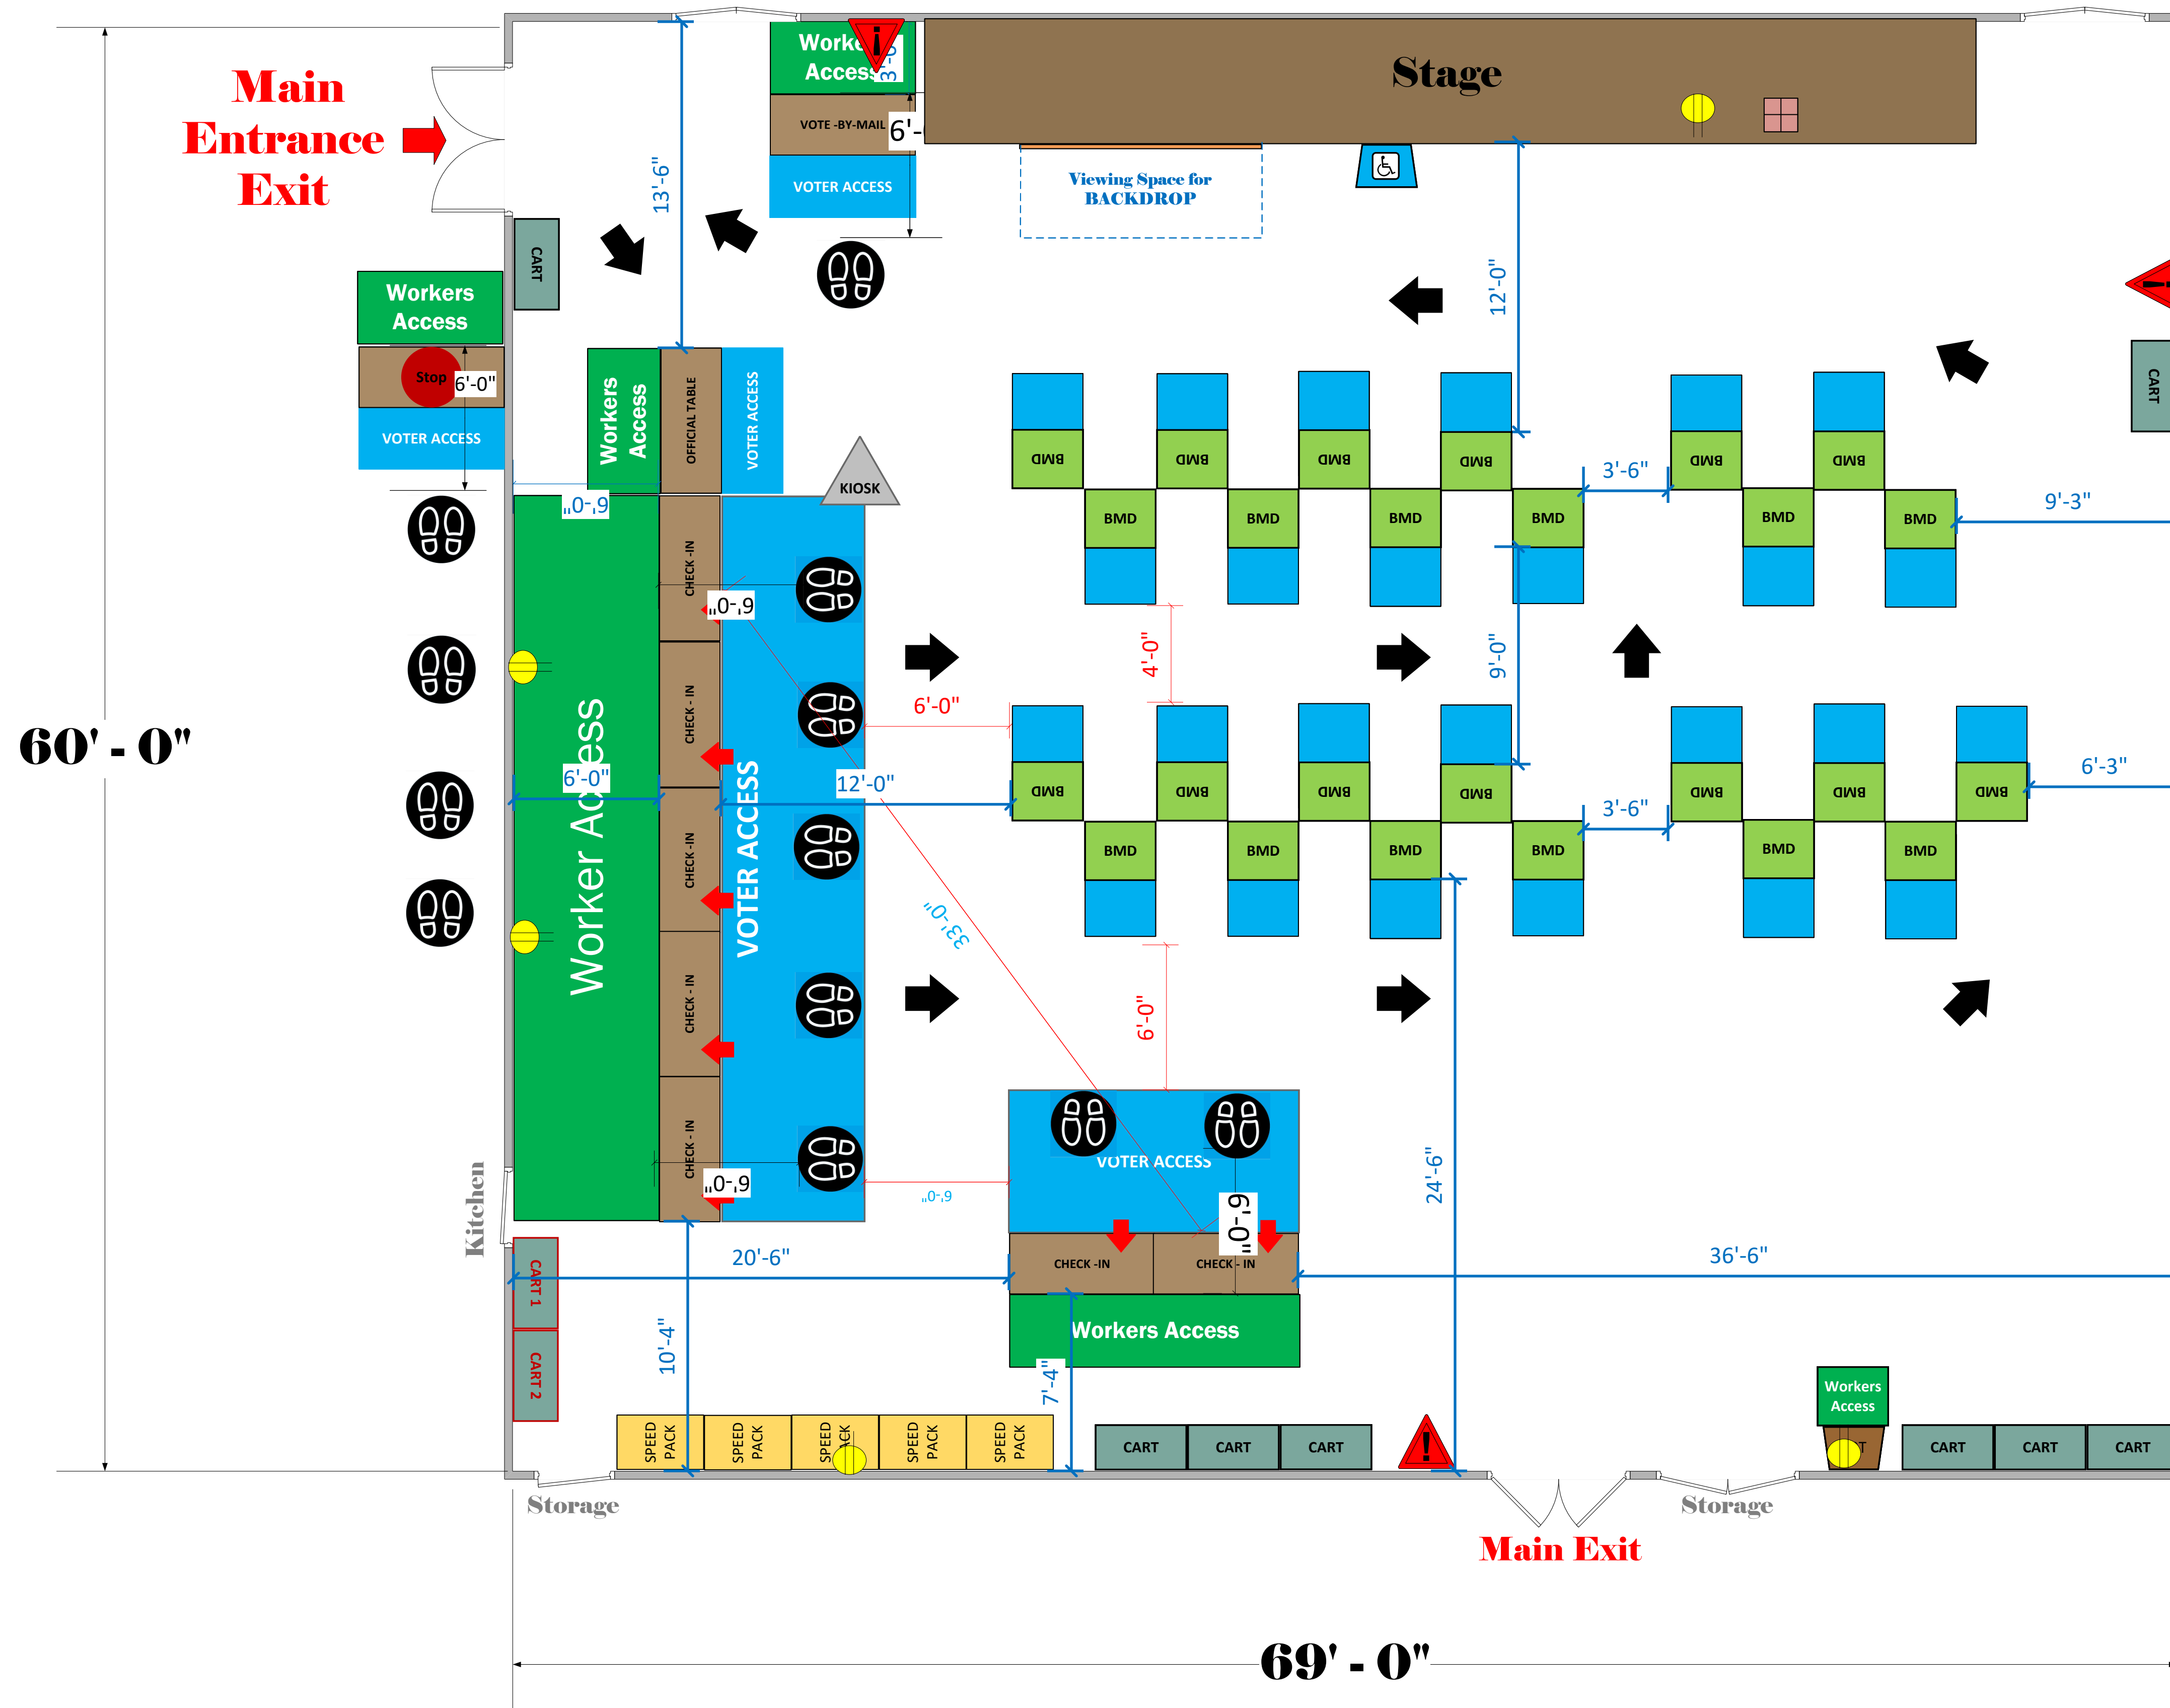

Auditorium (4,140 Sq. Ft.)

LEGEND

Room Size	Dimension: 69' x 60'	Sq. Ft: 4,140'
EPB	Primary:	Secondary:
BMD	Total: 25	Actual:
Circuits	Total:	Usable:
Floor Decals		
BALLOT MARKING DEVICE		
CHECK IN TABLE		
BMD CART		
BACKDROP		
KIOSK		
POWER OUTLET		
PROTRUDING OBJECT		
ROUTER		
POWER CORDS		

TITLE
**Joslyn
Community Center
VC ID# 2428**

SCALE	1: 48
DRAWN BY	David Chaparro