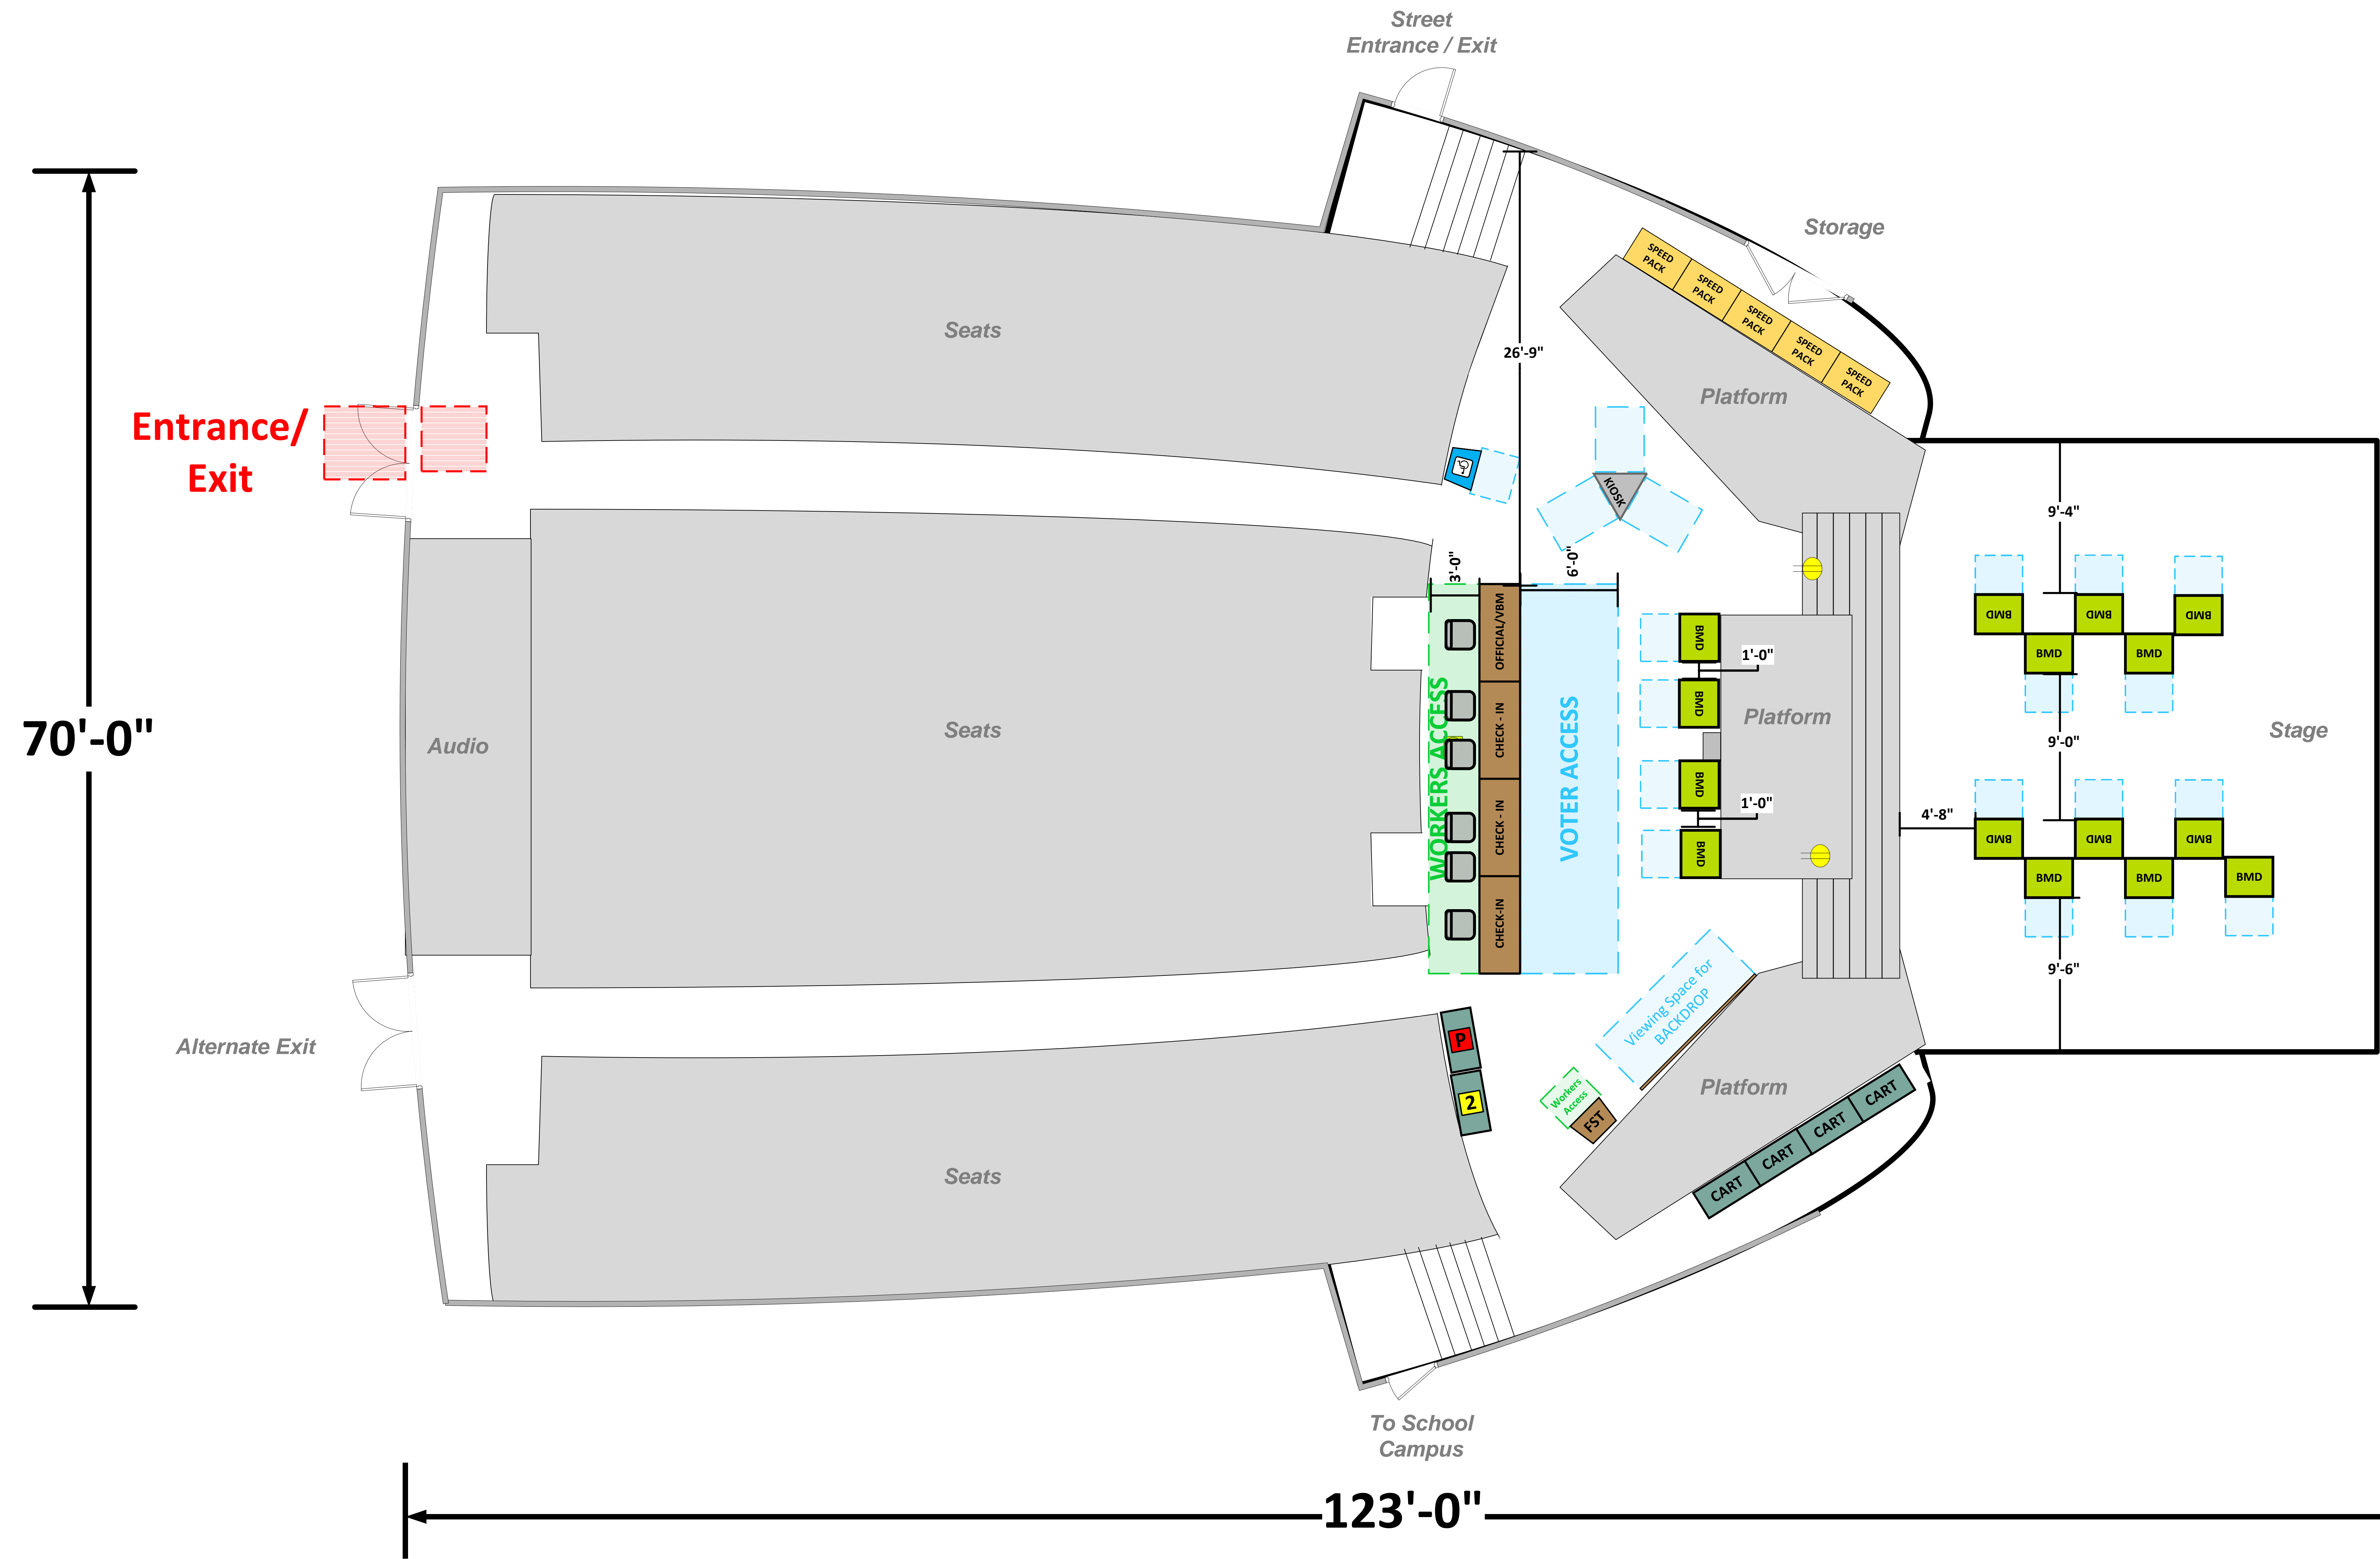

Cragin Theater (2,040 Sq. Ft.)

LEGEND

Room Size	Dimension: 123' X 70'	Sq. Ft: 2,040
Number of BMDs	15	
POWER OUTLET		
PROTRUDING OBJECT		
Do Not Block Area		

TITLE
**VCID #24433
Phineas Banning High School**

Equipment By:	Dustin Fuller	Date:	12/24/2023
Skeleton Drawn By:	Dustin Fuller	Date:	12/23/2023
Scale:	1/4" inches = 1' Ft.		