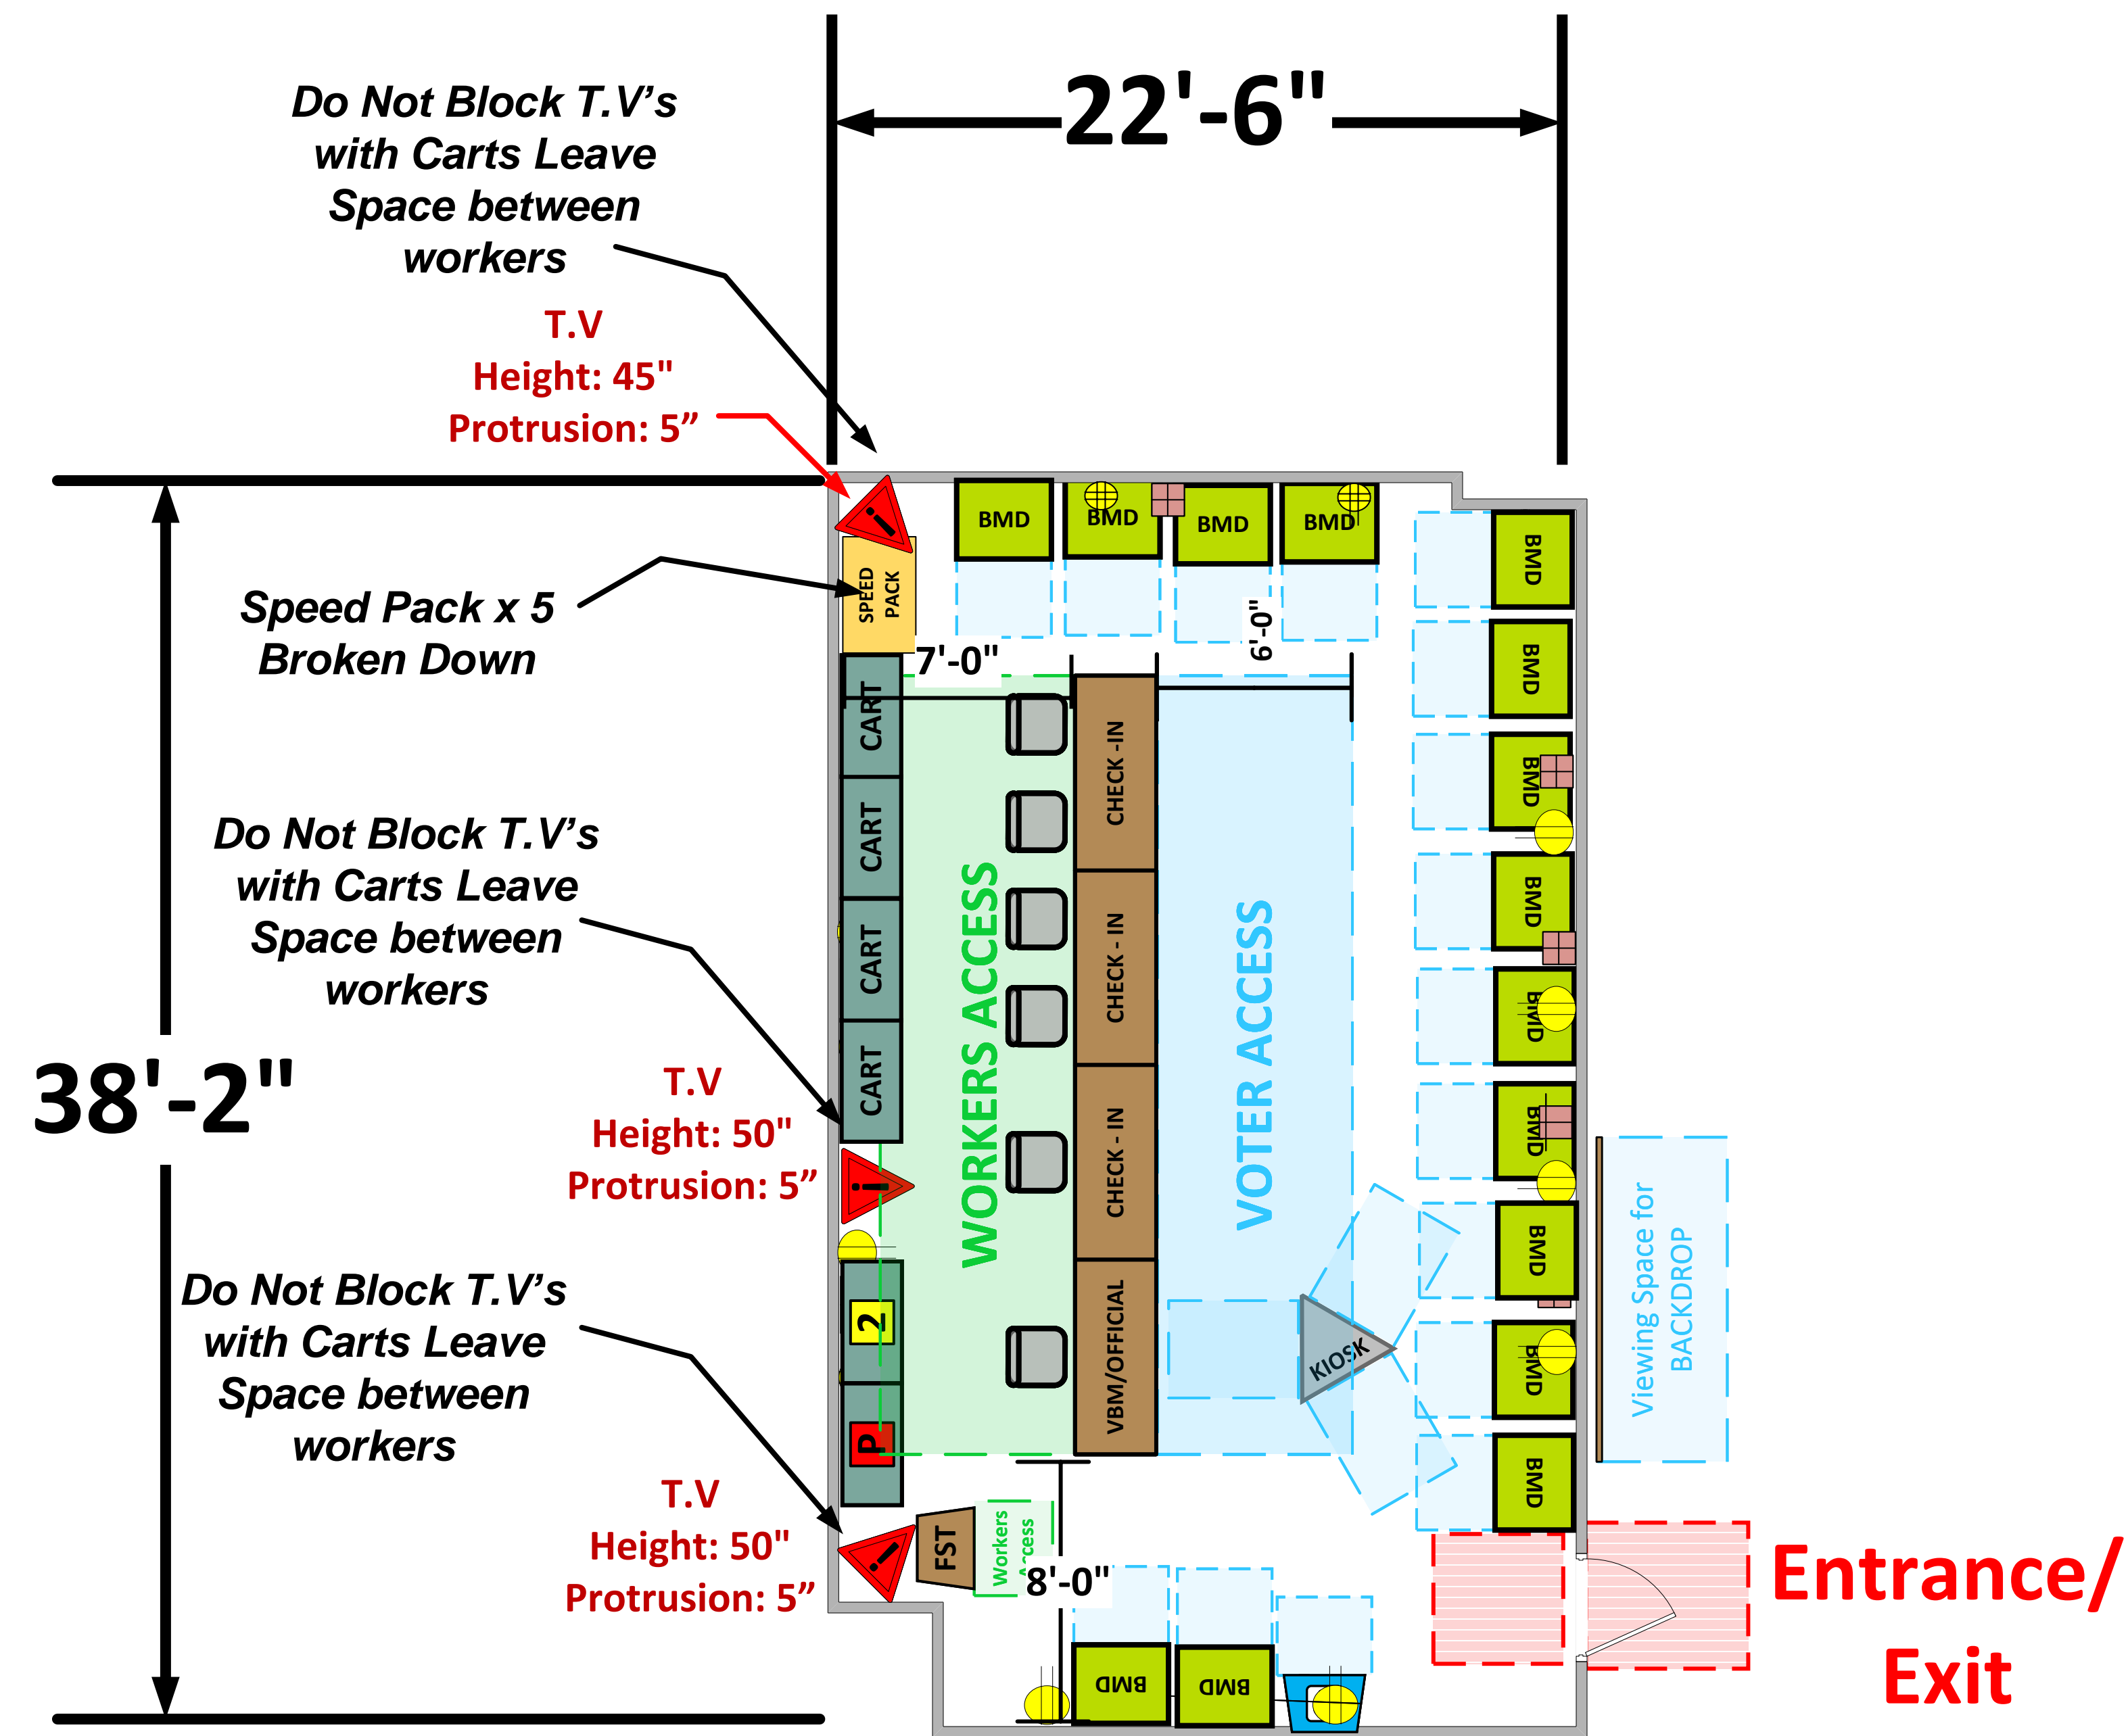

Computer Lab Conference Room 1st floor (858 Sq. Ft.)

All
Furniture
and Desks
Movable

LEGEND

Room Size	Dimension: 38'-2" x 22'-6"	Sq. Ft: 858
Number of BMDs	15	
POWER OUTLET		
PROTRUDING OBJECT		
Do Not Block Area		

VCID 24459
Claremont Unified School

Each chair at a CHECK-IN station equals one ePollbook

Equipment By: Ryan Rivas	Date: 10/31/23
Skeleton Drawn By: Ryan Rivas	Date: 10/31/23
Scale: 1/4" inches = 1' Ft.	