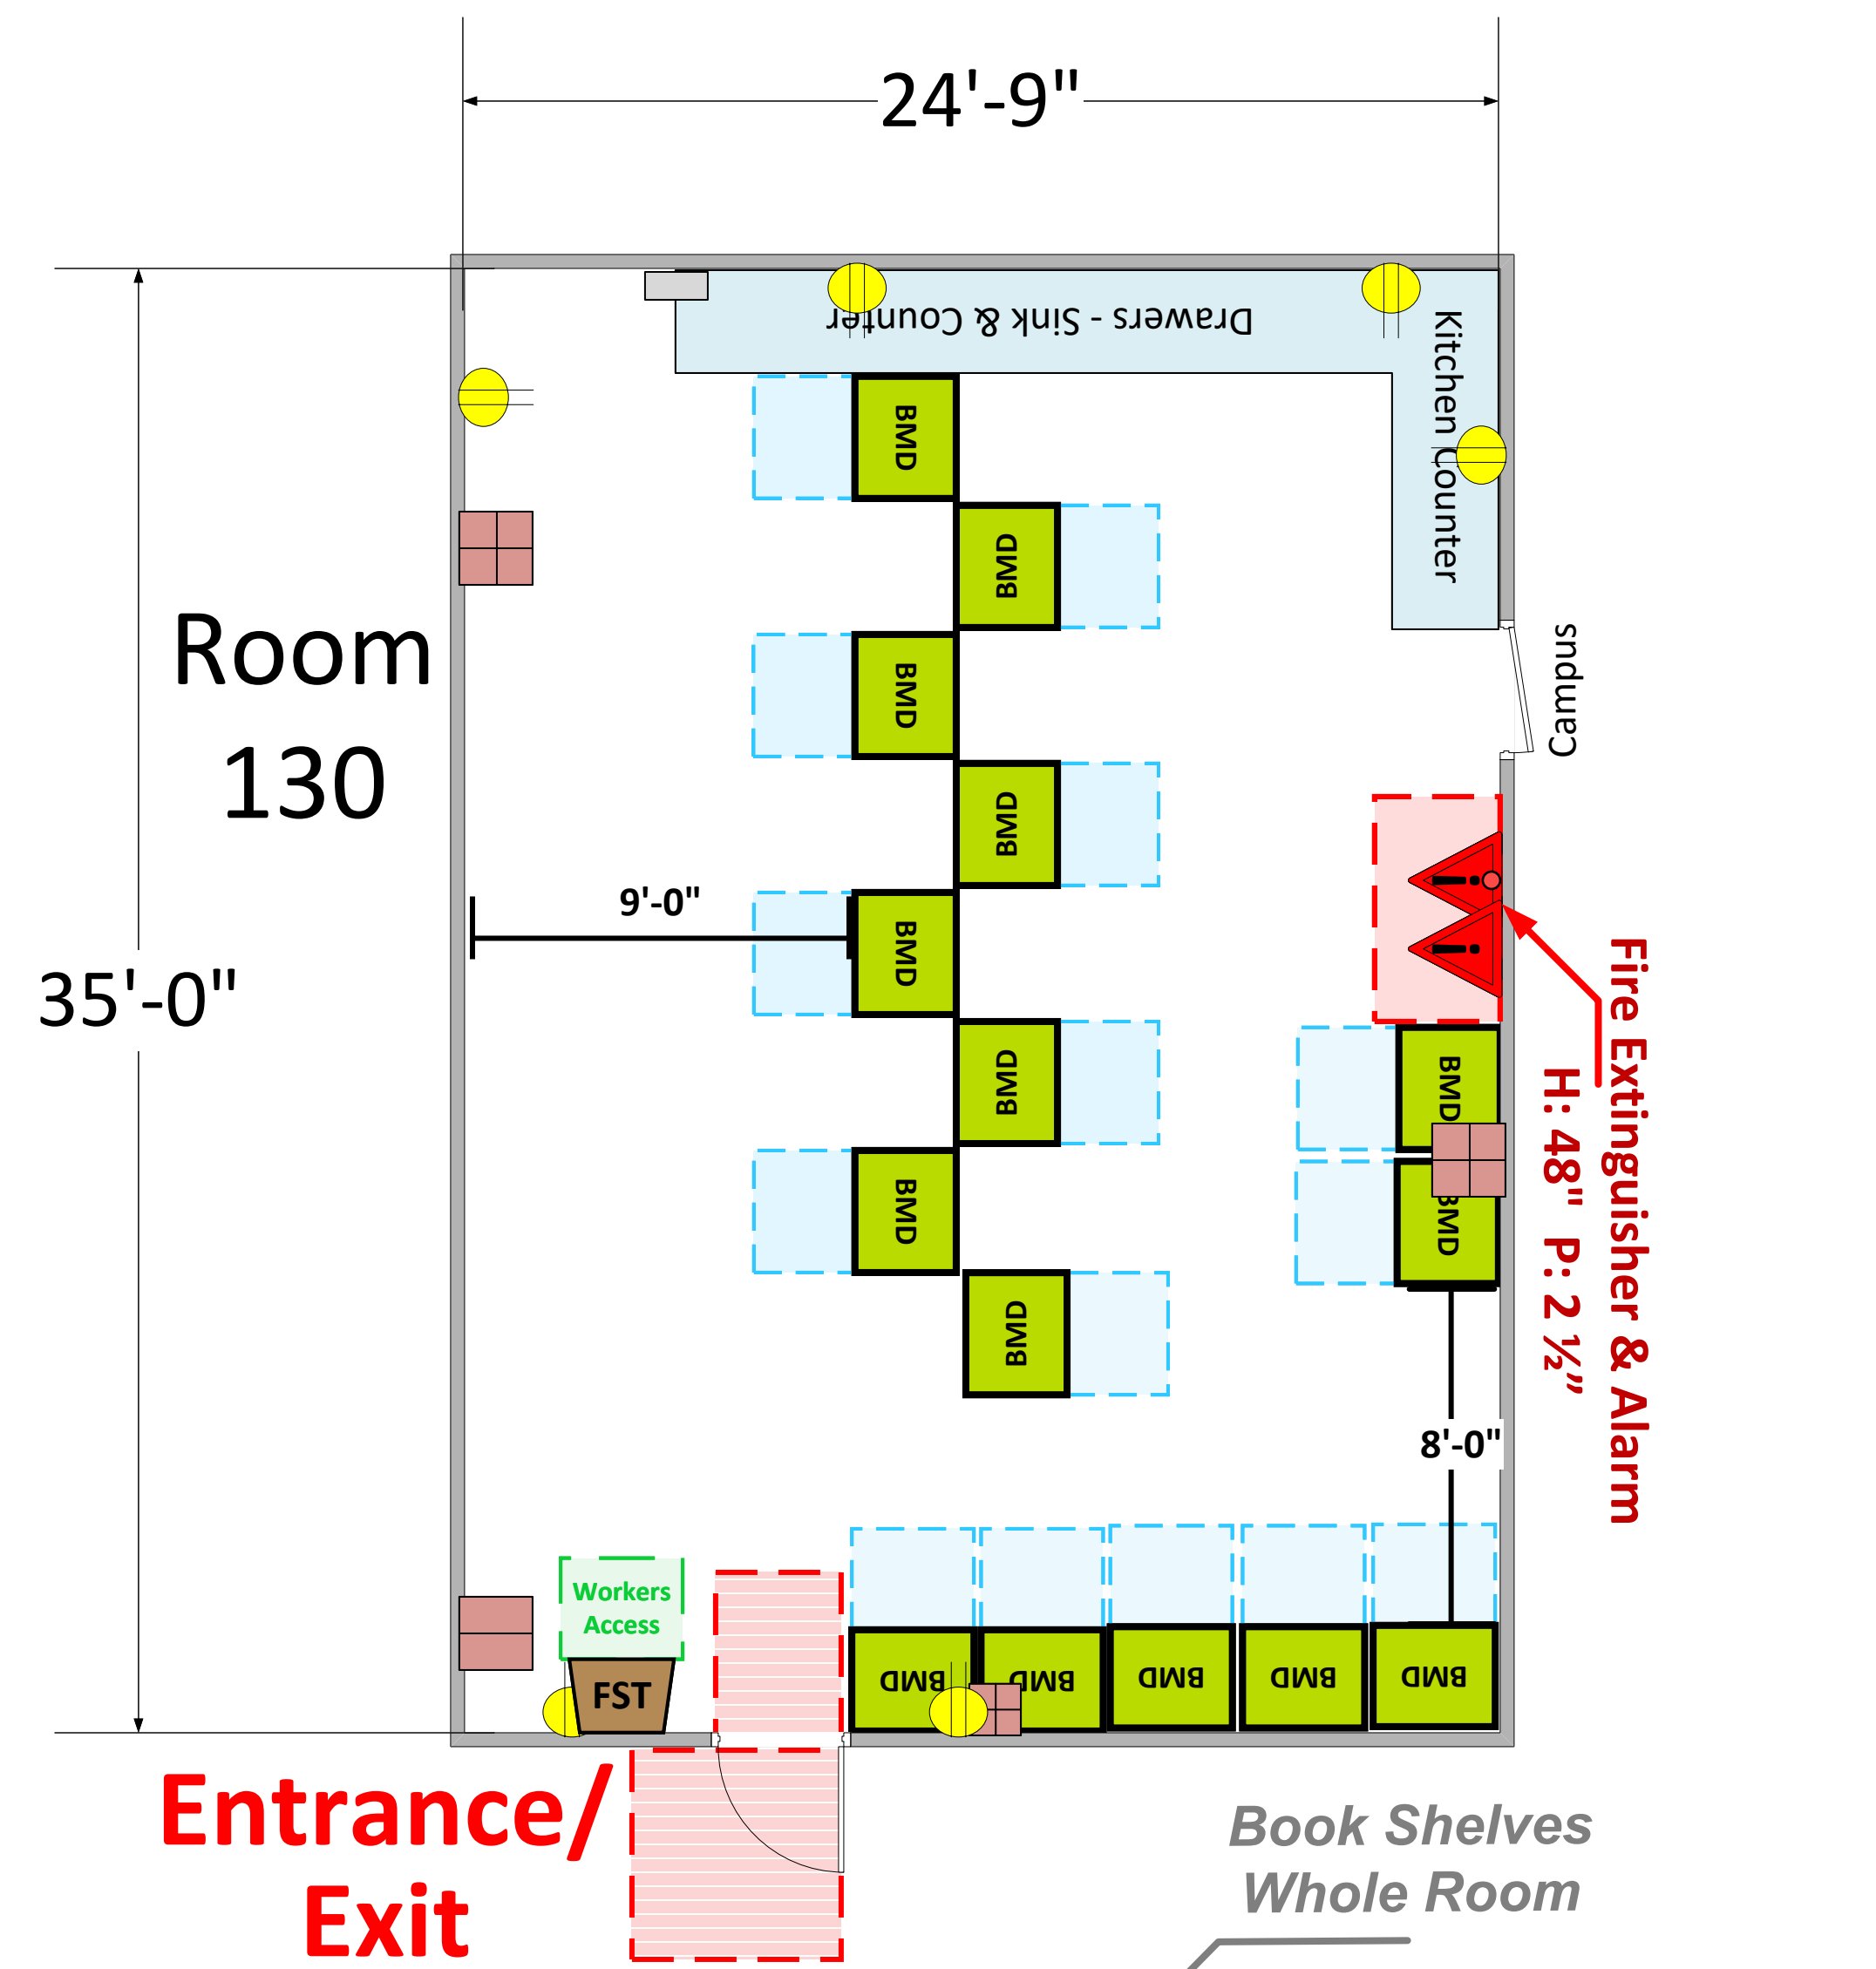

Room 130
(801 Usable Sq. Ft.)

Library
(418 Sq. Ft.)

LEGEND

Room Size	Dimension: Combined	Sq. Ft: 1,219
Number of BMDs	15	
POWER OUTLET		
PROTRUDING OBJECT		
Do Not Block Area		

VCID 24460
Dolores Huerta Elementary

Each chair at a CHECK-IN station equals one ePollbook

Equipment By: Ryan Rivas	Date: 01/02/2024
Skeleton Drawn By: Jonathan Gonzalez	Date: 12/29/2023
Scale: 1/4" inches = 1' Ft.	