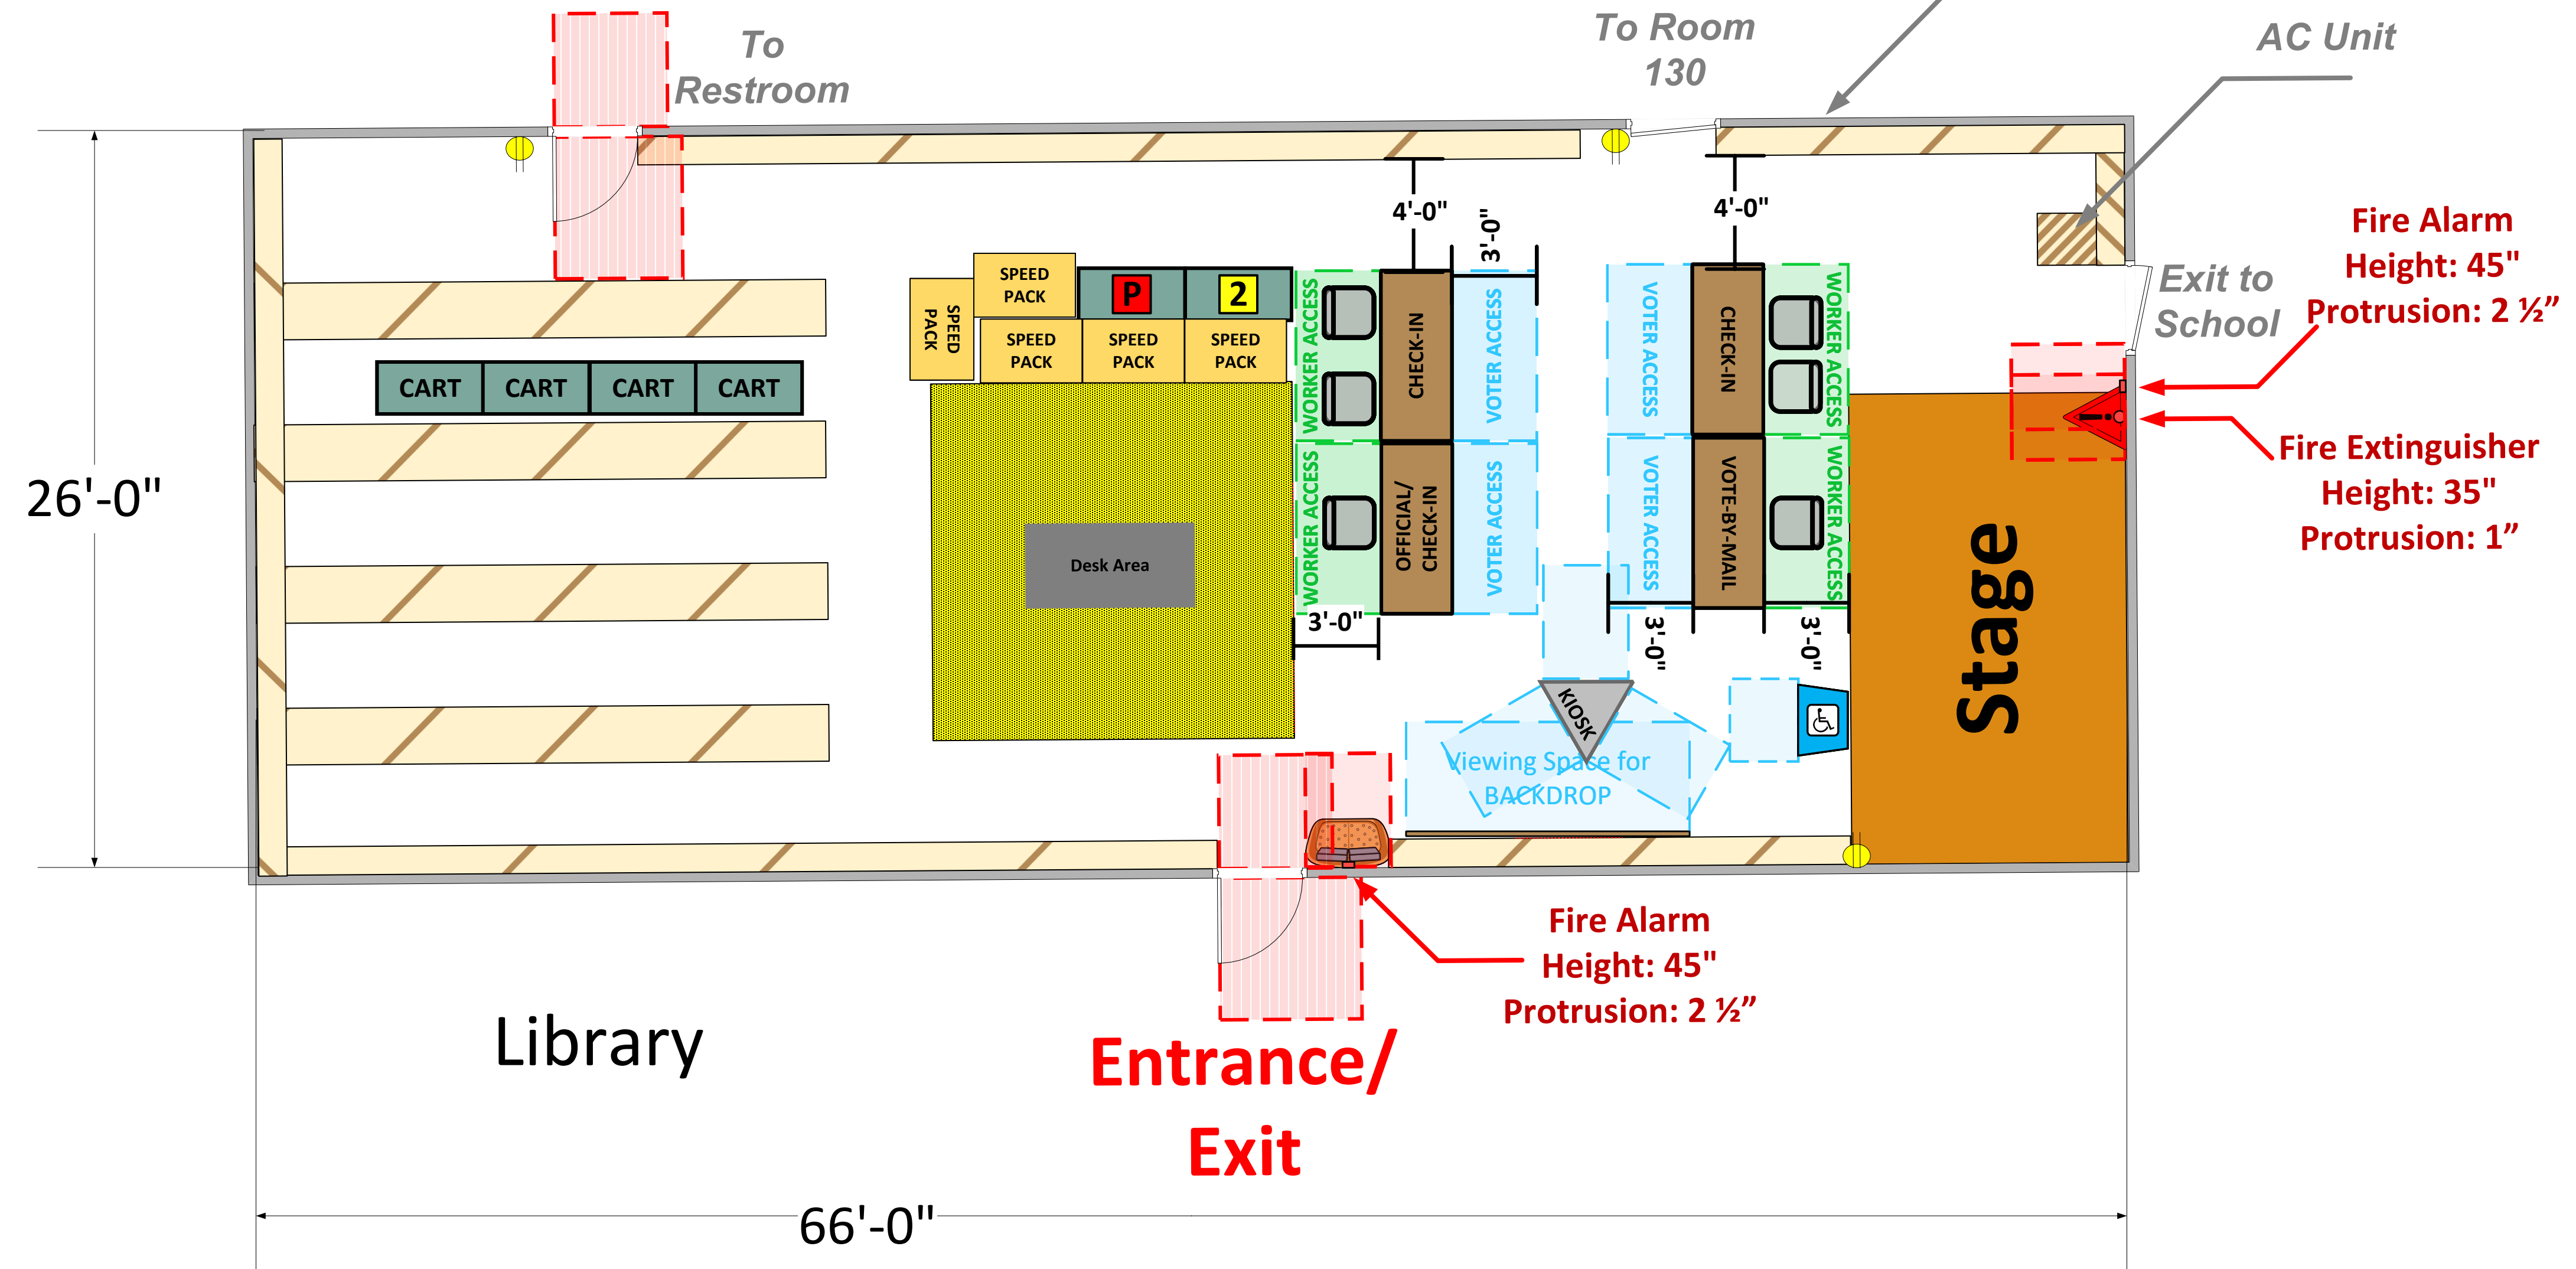

Room 130
(801 Usable Sq. Ft.)

Library
(418 Sq. Ft.)

LEGEND

Room Size	Dimension: Combined	Sq. Ft: 1,219
Number of BMDs	15	
POWER OUTLET		
PROTRUDING OBJECT		
Do Not Block Area		

VCID 24460
Dolores Huerta Elementary

Each chair at a CHECK-IN station equals one ePollbook

Equipment By: Ryan Rivas	Date: 01/02/2024
Skeleton Drawn By: Jonathan Gonzalez	Date: 12/29/2023
Scale: 1/4" inches = 1' Ft.	