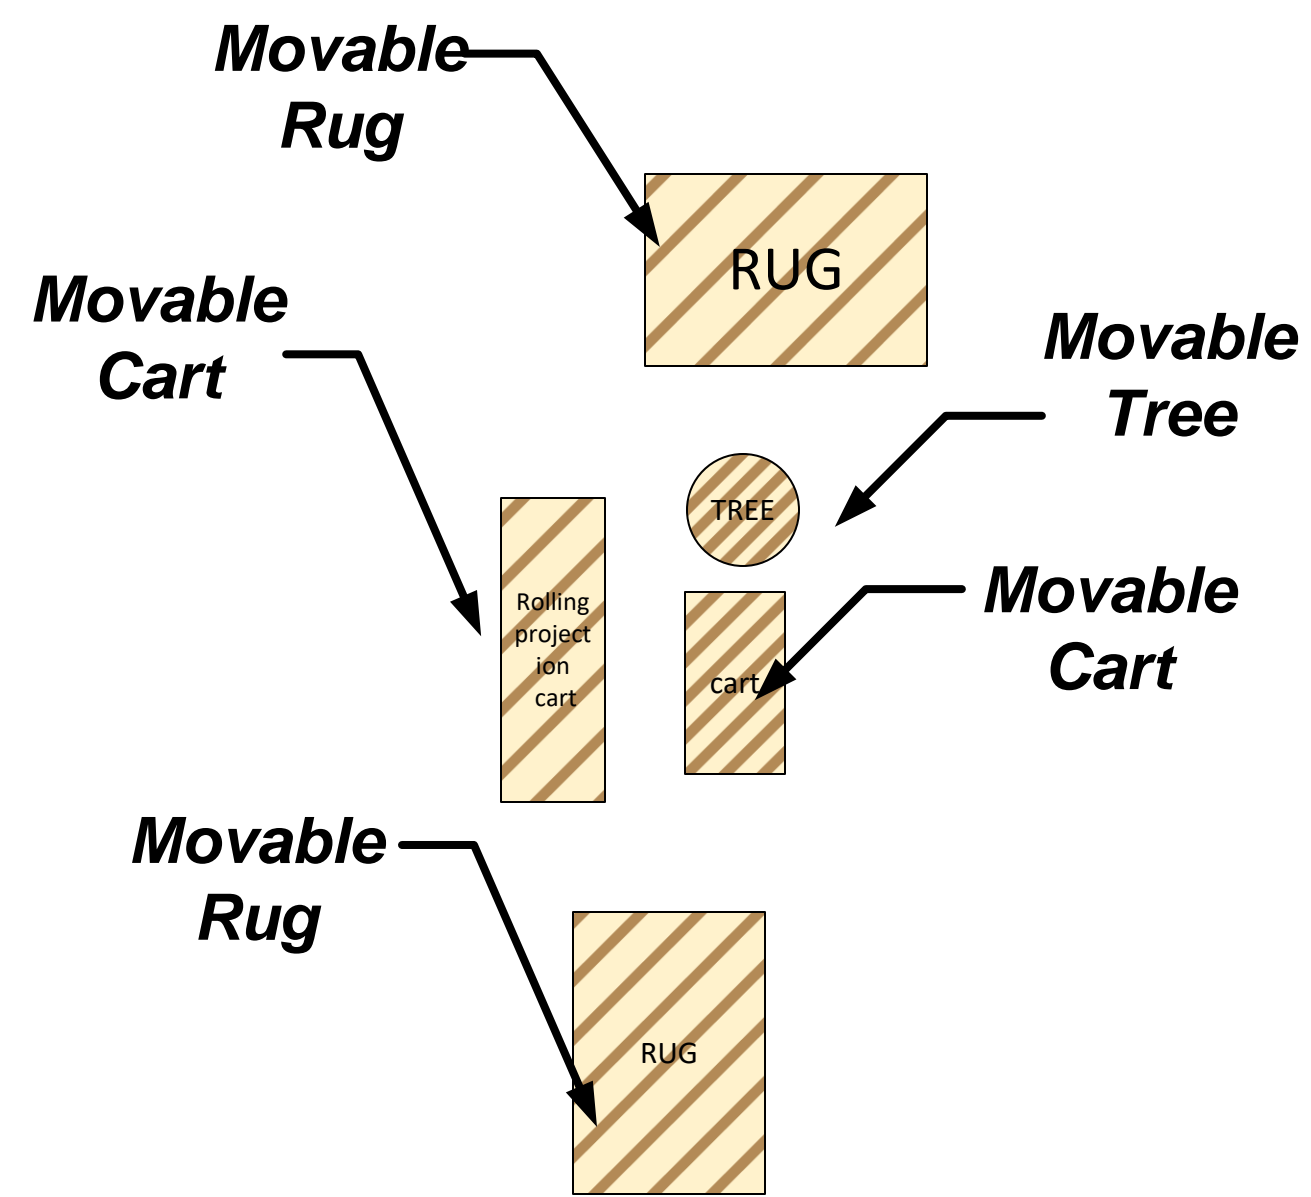

Library

(1058.33 Usable Sq. Ft.)

LEGEND

Room Size	Dimension:	Sq. Ft:
	60' x 40'	1058.33
Number of BMDs	15	
POWER OUTLET		
PROTRUDING OBJECT		
Do Not Block Area		

VCID 24465
Robert F Kennedy

Each chair at a CHECK-IN station equals one ePollbook

Equipment By:	Date:
Ryan Rivas	01/25/24
Skeleton Drawn By:	Date:
William Monarrez	01/20/24
Scale:	
1/4" inches = 1' Ft.	