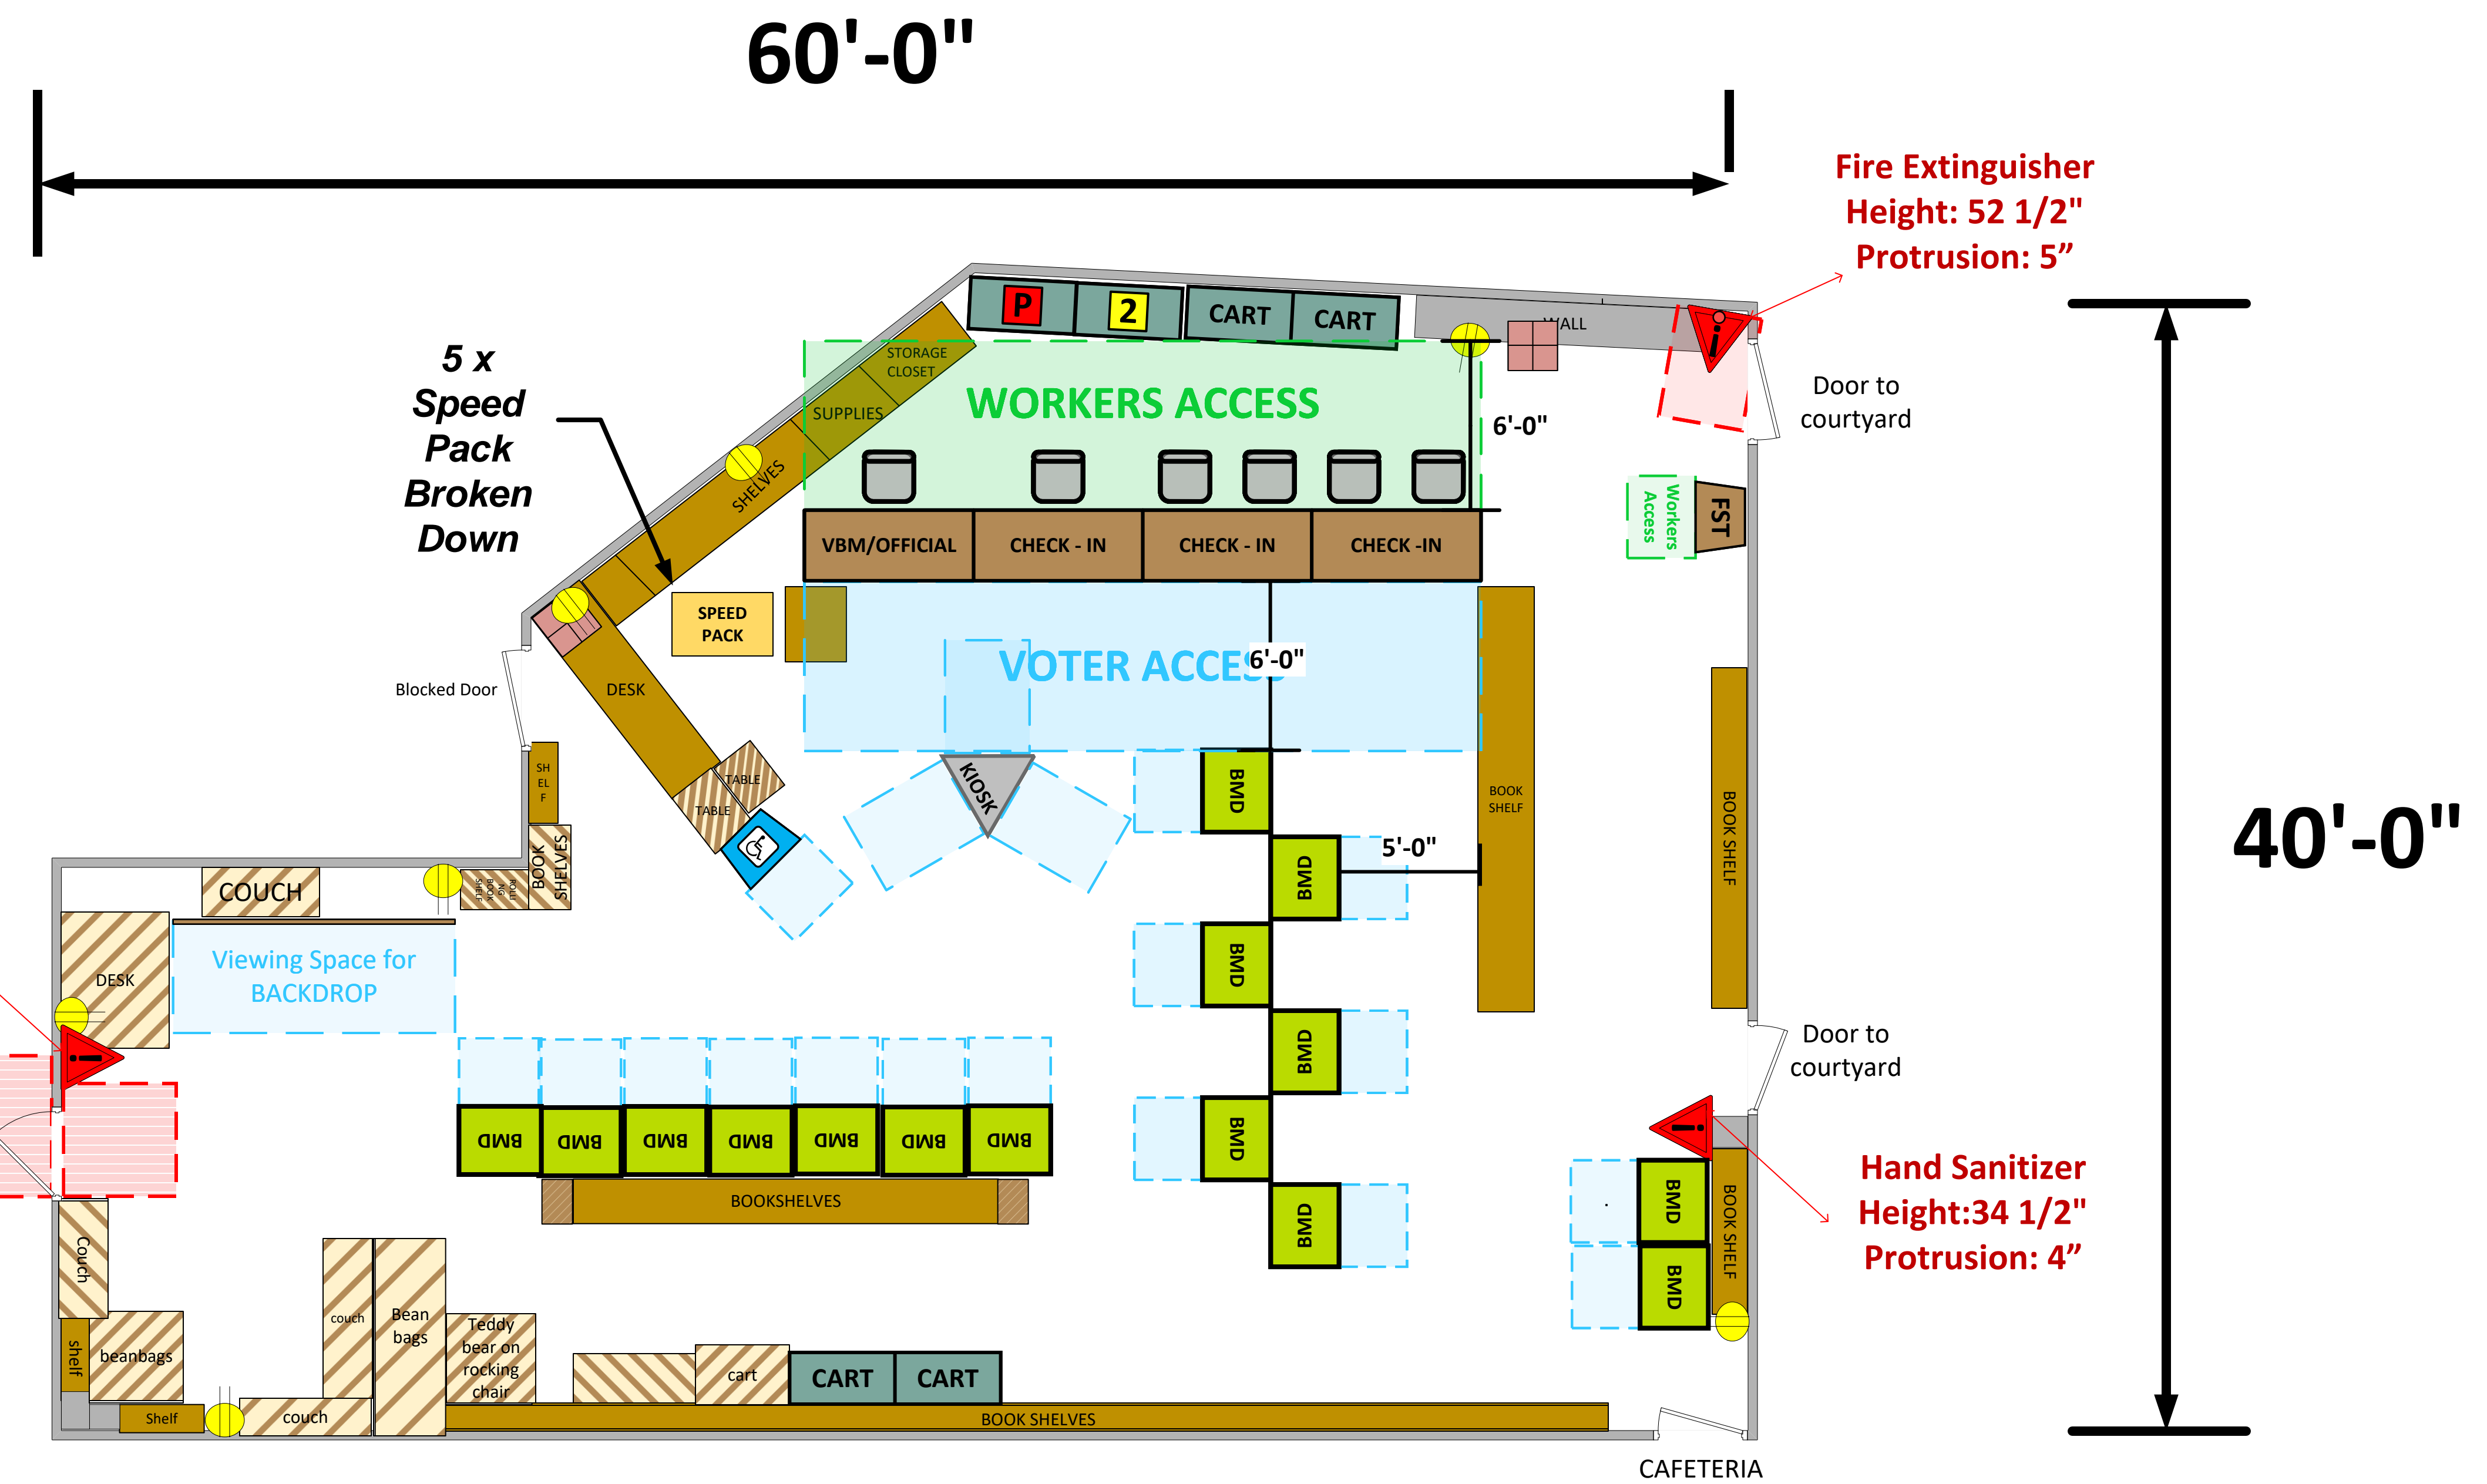

Library

(1058.33 Usable Sq. Ft.)

LEGEND

Room Size	Dimension:	Sq. Ft:
	60' x 40'	1058.33
Number of BMDs	15	
POWER OUTLET		
PROTRUDING OBJECT		
Do Not Block Area		

VCID 24465
Robert F Kennedy

Each chair at a CHECK-IN station equals one ePollbook

Equipment By:	Date:
Ryan Rivas	01/25/24
Skeleton Drawn By:	Date:
William Monarrez	01/20/24
Scale:	
1/4" inches = 1' Ft.	