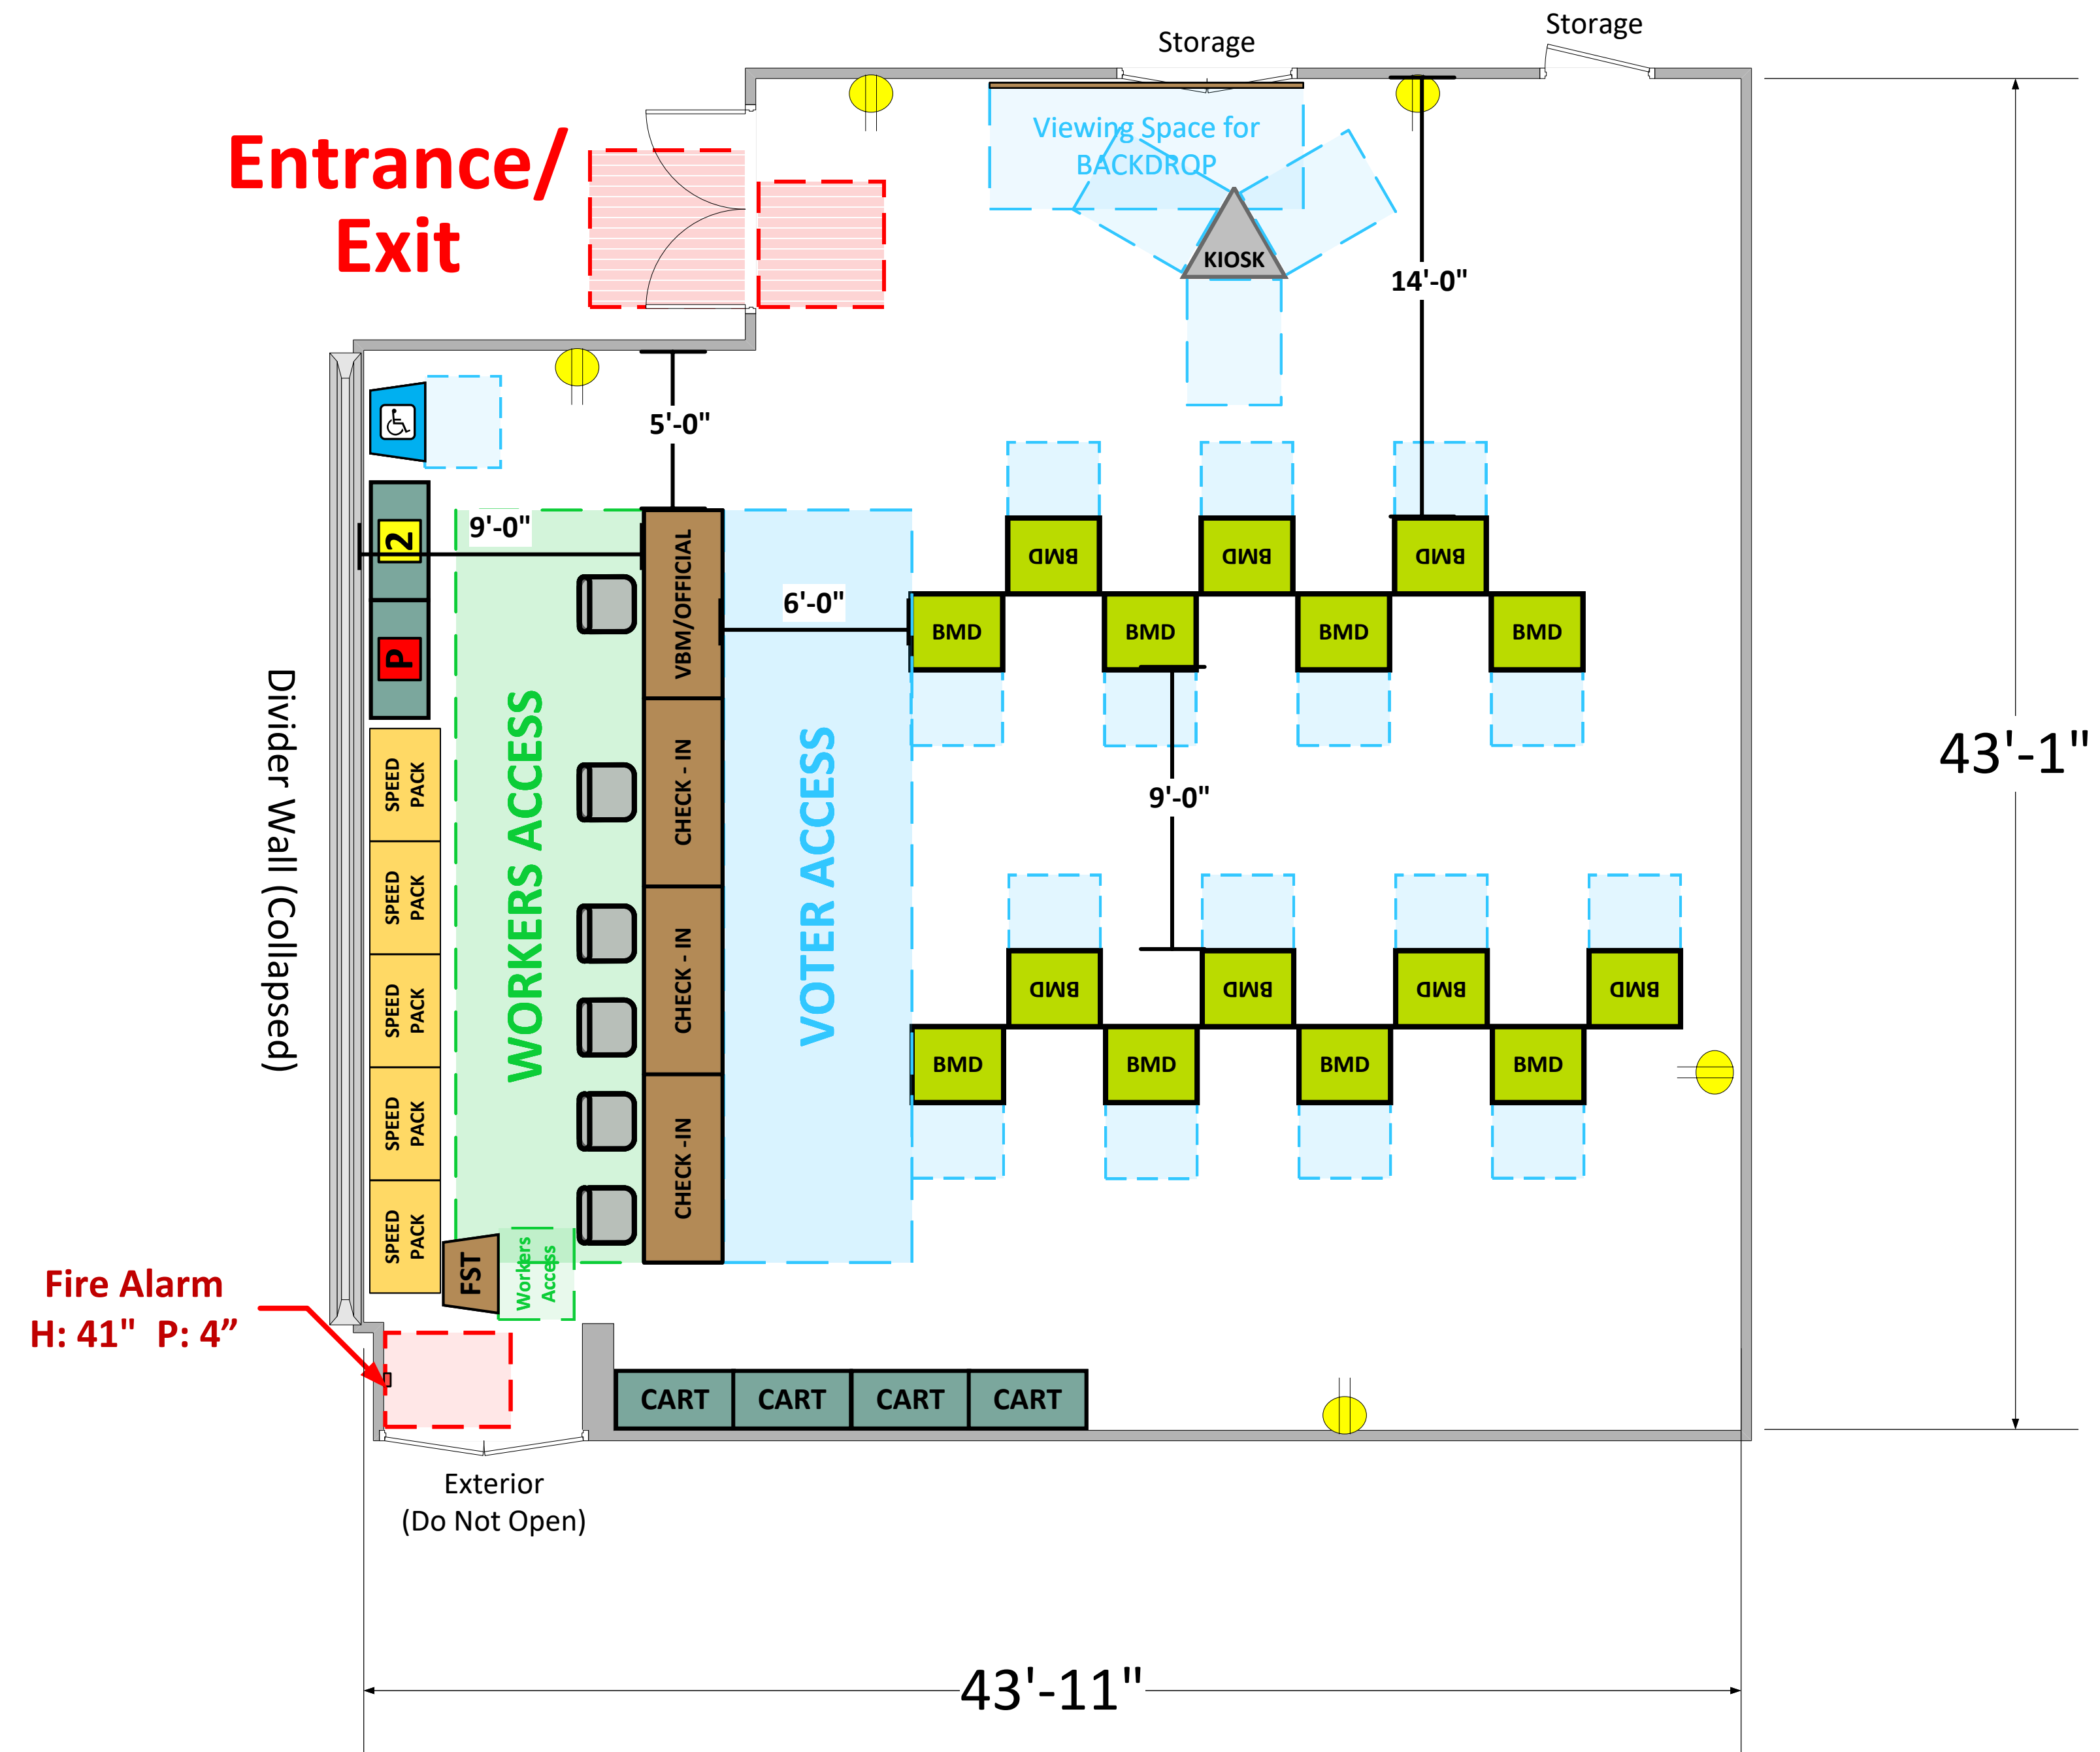

Community Room A (1,888 Usable Sq. Ft.)

LEGEND

Room Size	Dimension: 43'11" x 43'1"	Sq. Ft: 1,888'
Number of BMDs	15	
POWER OUTLET		
PROTRUDING OBJECT		
Do Not Block Area		

TITLE

VCID 24473
Lennox Park Community Park

Each chair at a CHECK-IN station equals one ePollbook

Equipment By: Ryan Rivas	Date: 01/25/24
Skeleton Drawn By: David Chaparro	Date: 12/15/23
Scale: 1/4" inches = 1' Ft.	