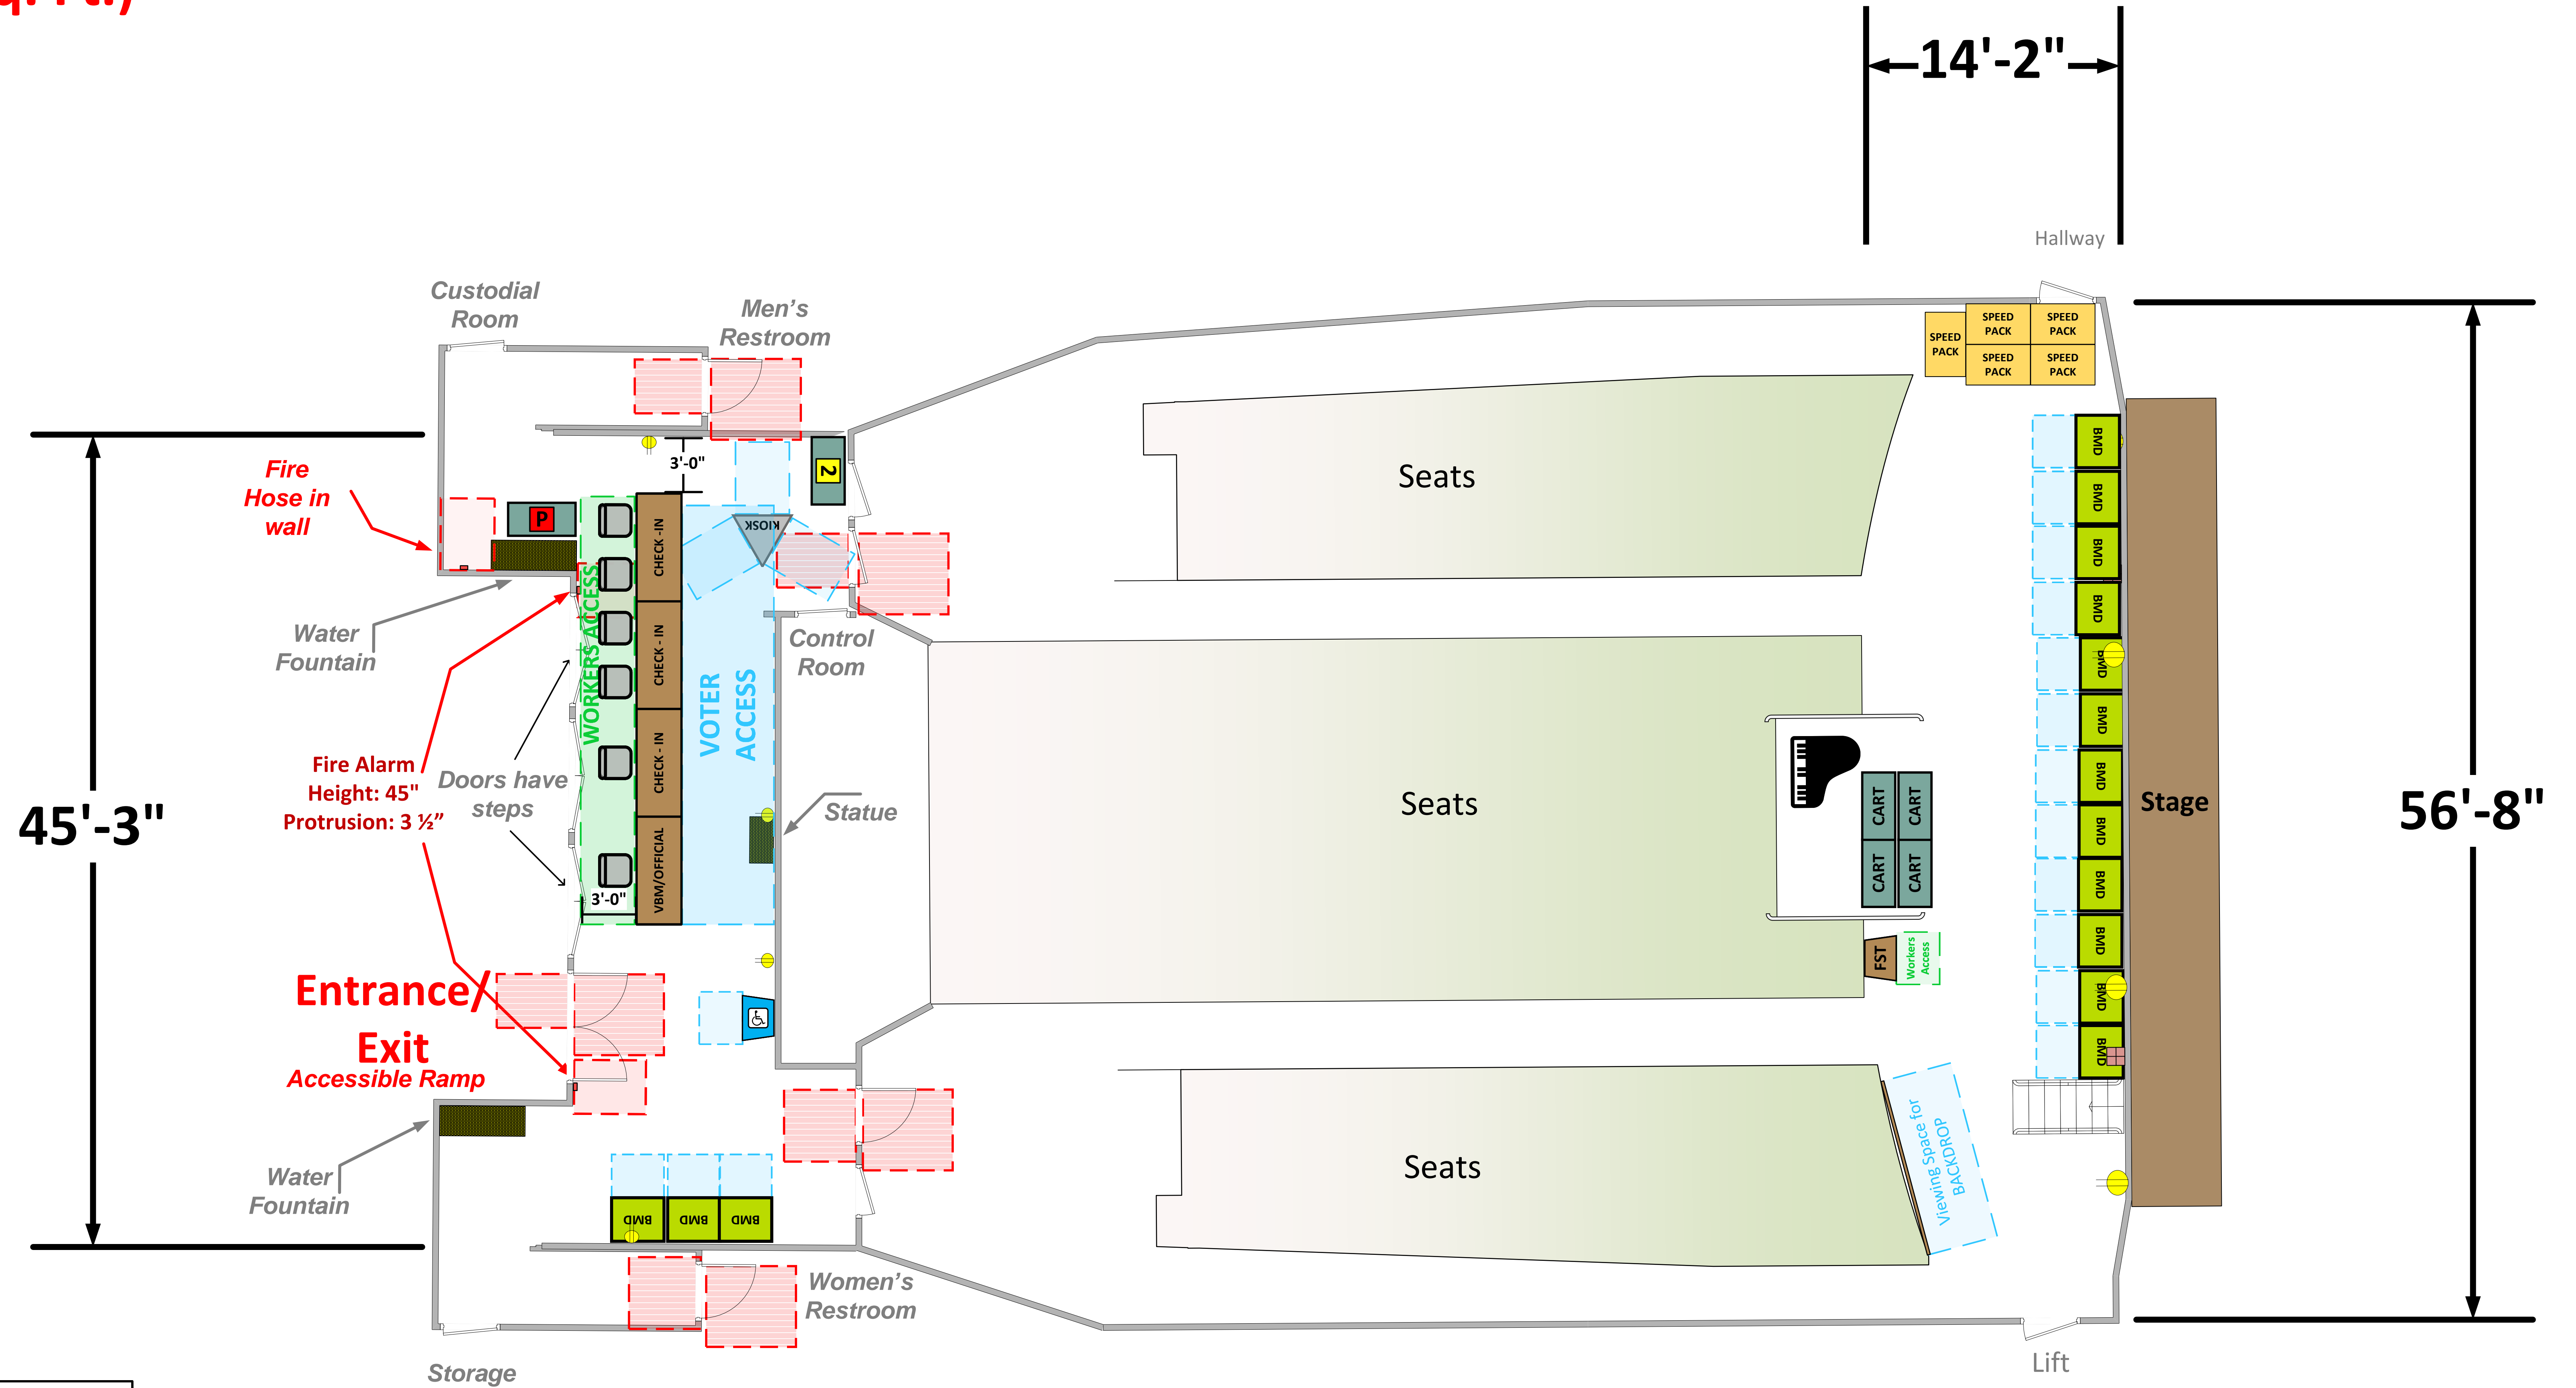

Theatre and Lobby (1,213 Usable Sq. Ft.)

LEGEND

Room Size	Dimension: Combination	Sq. Ft: 1,213
Number of BMDs	15	
POWER OUTLET		
PROTRUDING OBJECT		
Do Not Block Area		

TITLE
VCID 24483
Lincoln Middle School

Each chair at a CHECK-IN station equals one ePollbook

Equipment By: Ryan Rivas	Date: 01/10/24
Skeleton Drawn By: Anthony Gonzalez	Date: 01/09/24
Scale: 1/4" inches = 1' Ft.	