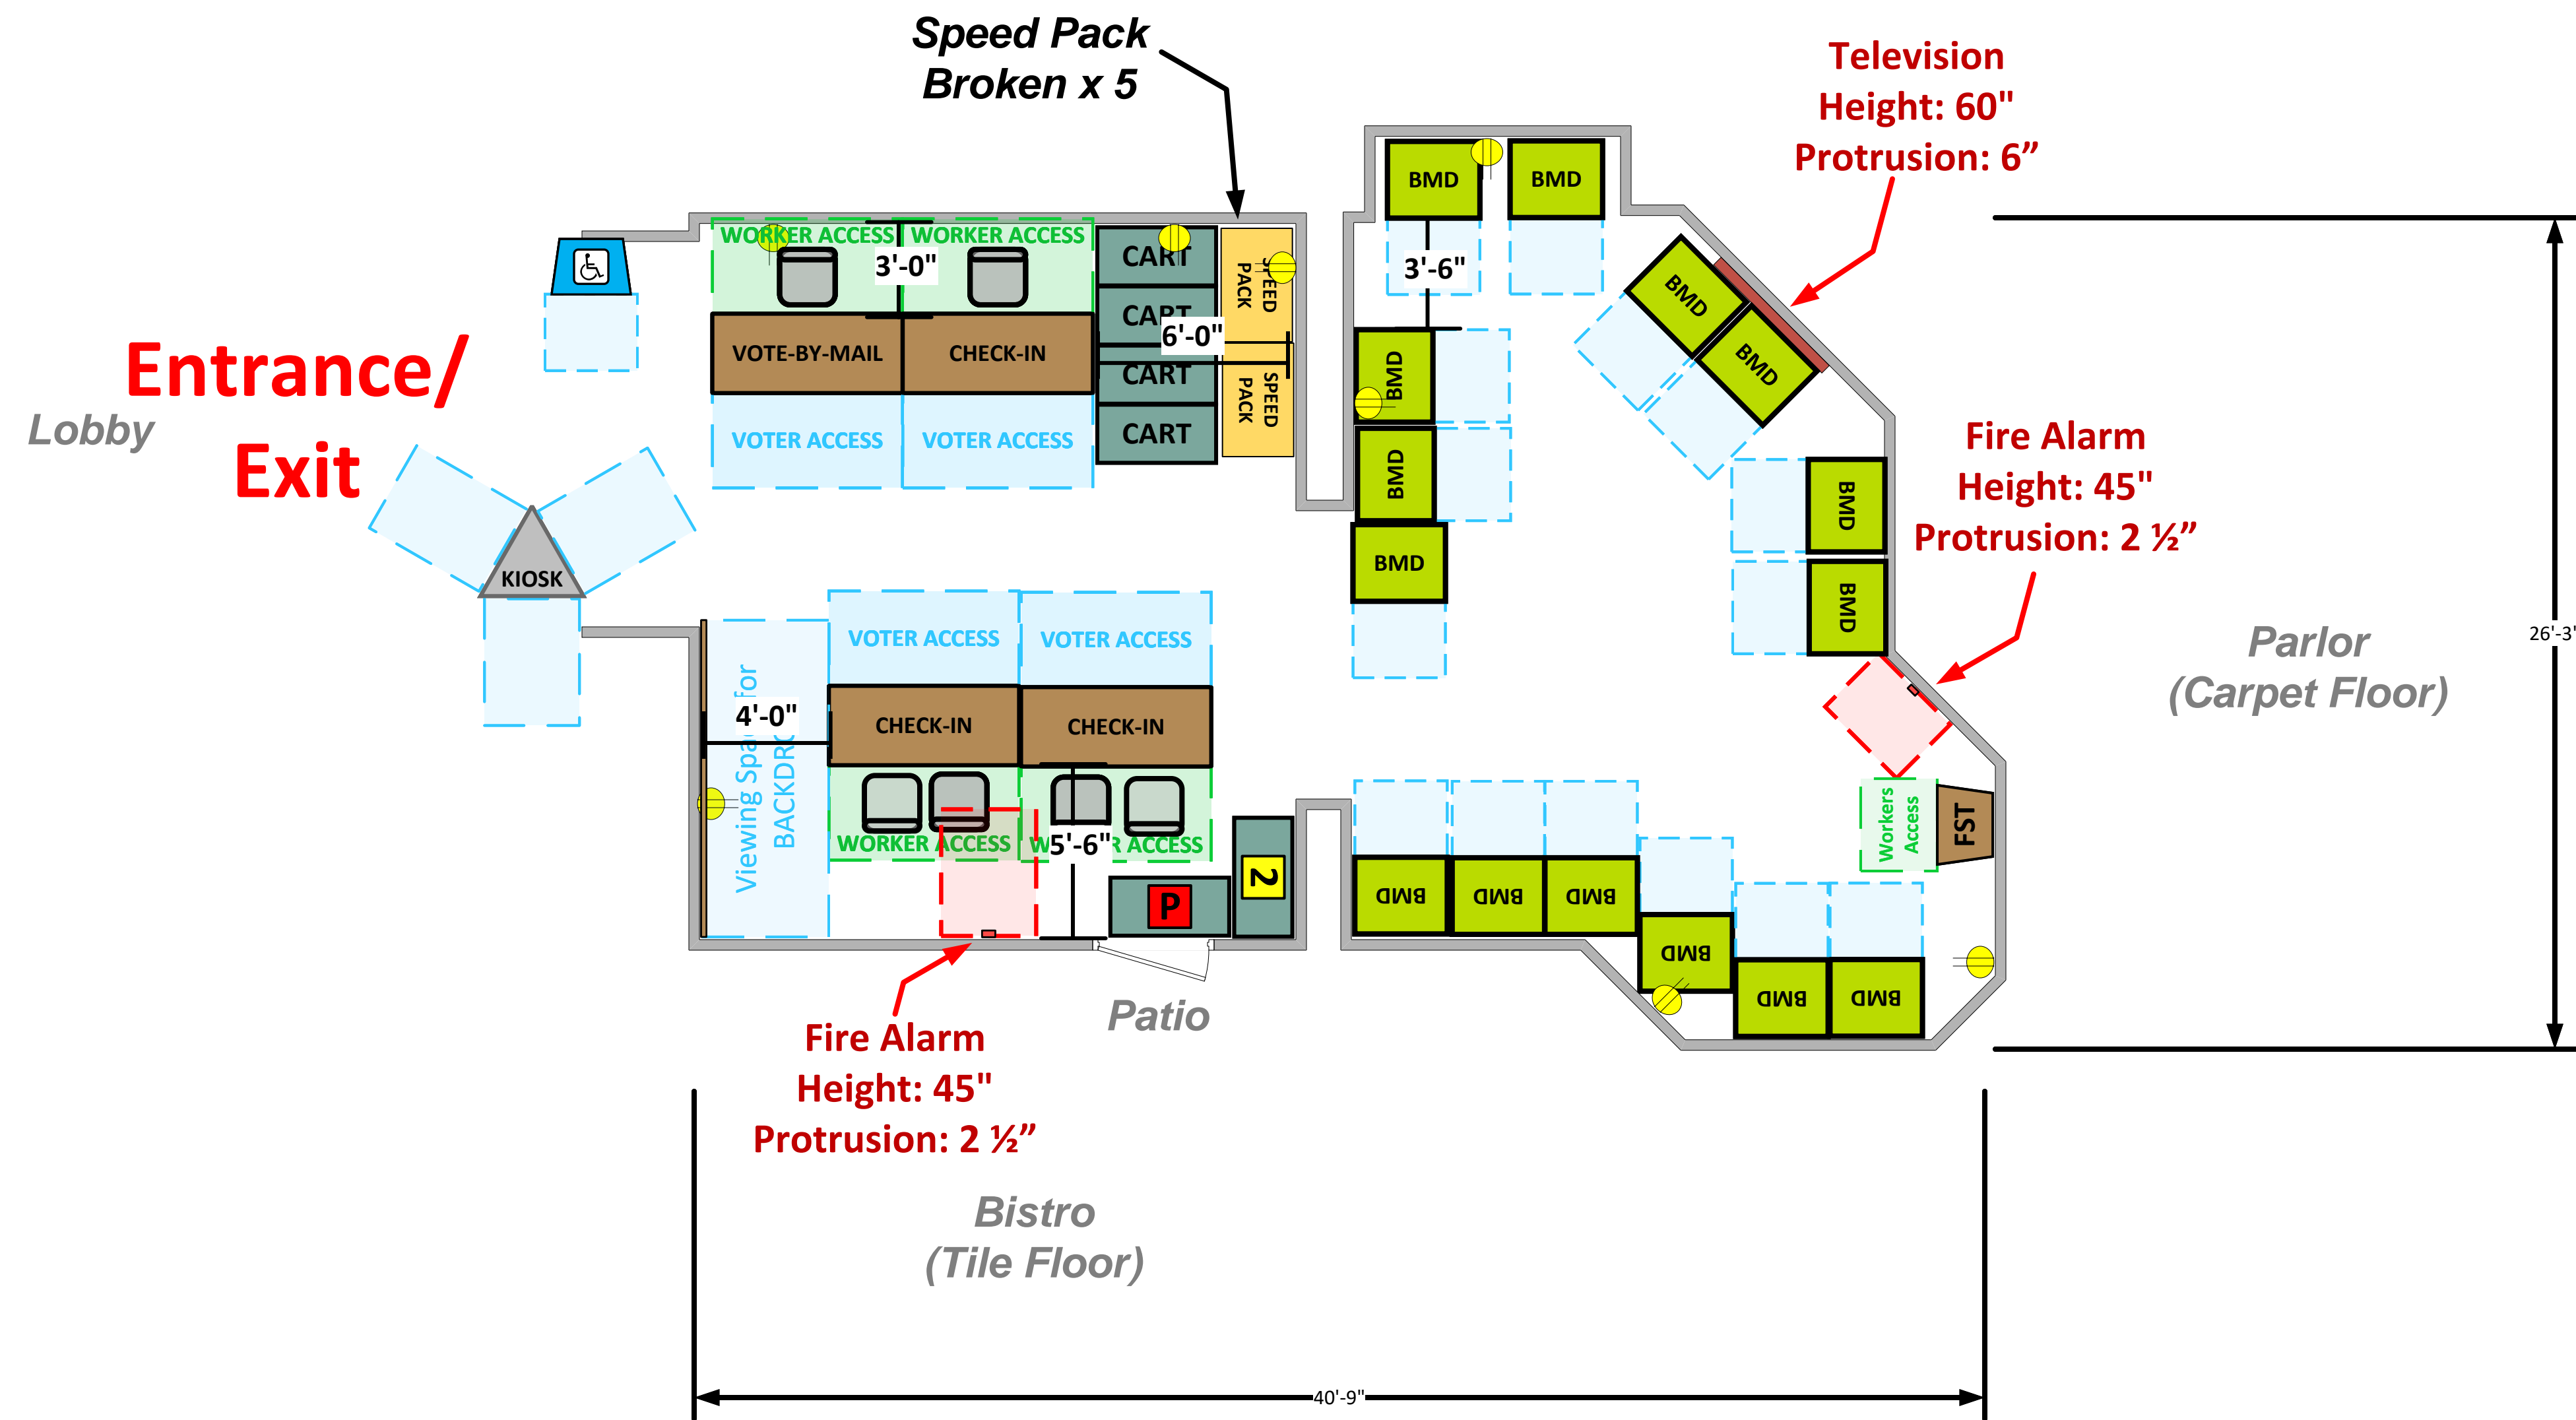

Parlor Bistro Area

(862 Usable Sq. Ft.)

LEGEND

Room Size	Dimension:	Sq. Ft:
	40'-9" x 26'-3"	862
Number of BMDs		
POWER OUTLET		
PROTRUDING OBJECT		
Do Not Block Area		

TITLE

VCID 24496
Sunrise of Beverly Hills

Each chair at a CHECK-IN station equals one ePollbook

Equipment By:	Date:
Skeleton Drawn By:	Date:
Scott Taylor	12/28/23
Scale:	
1/4" inches = 1' Ft.	