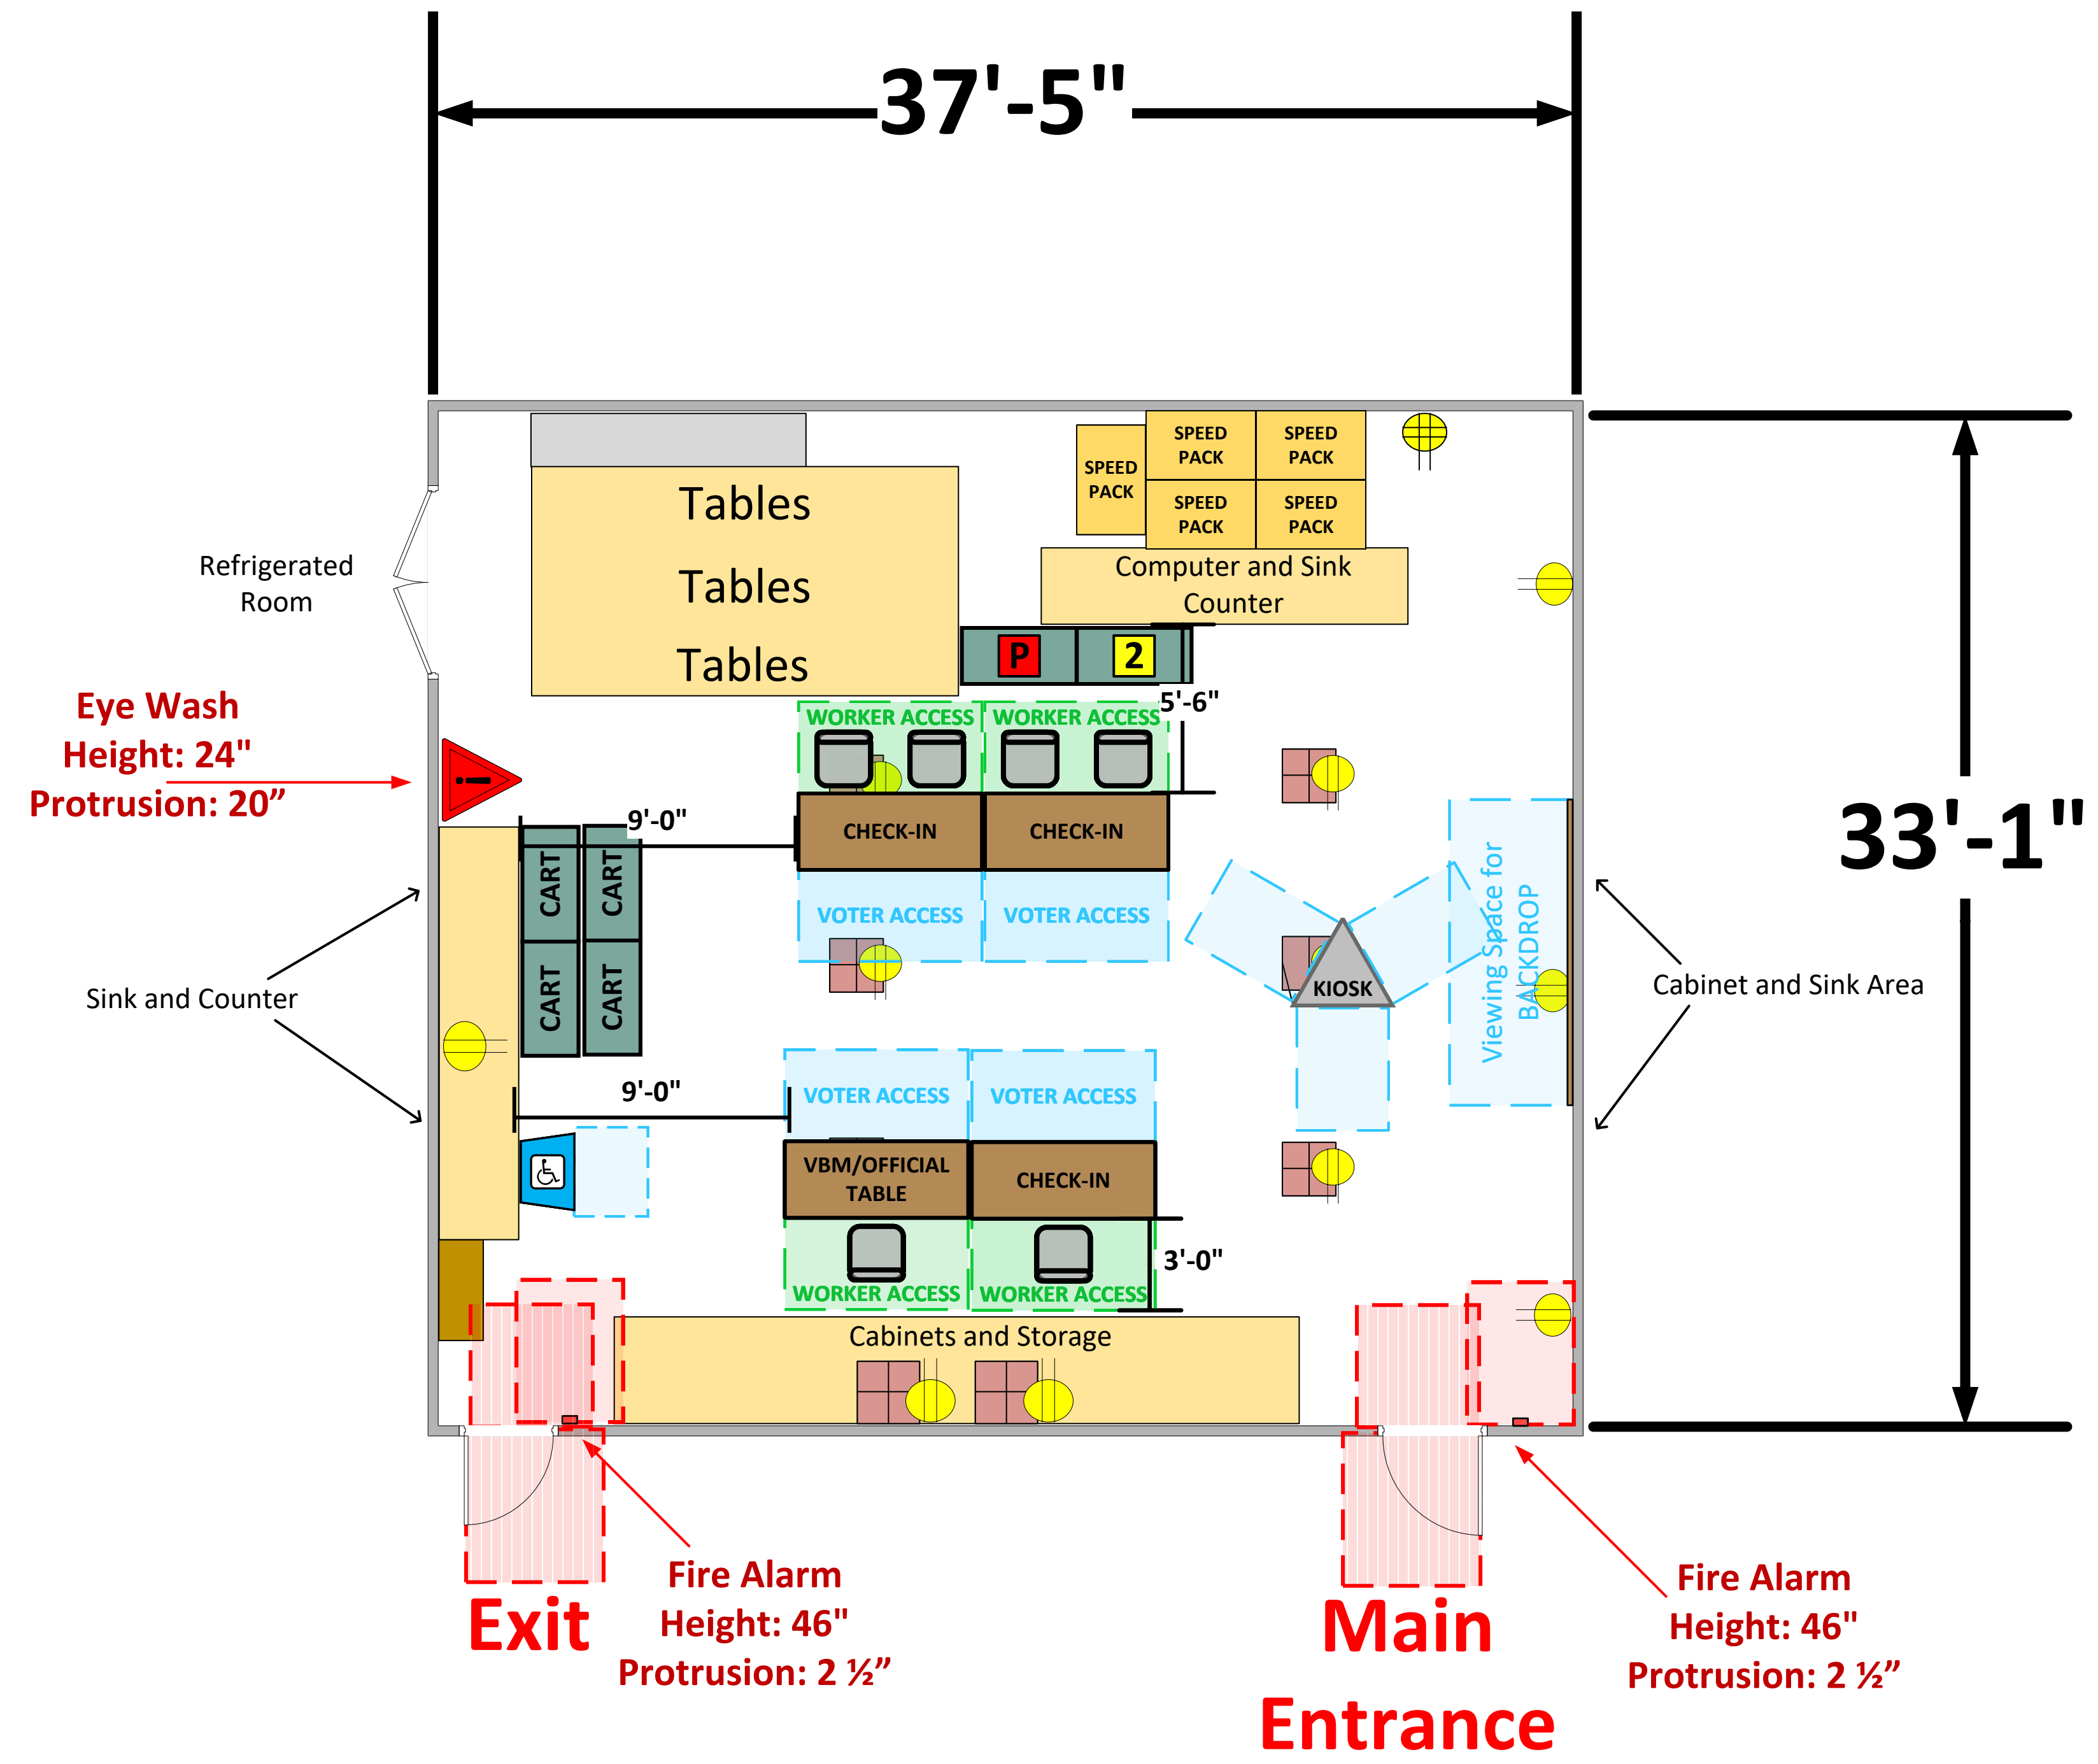

Horticultural Building

Rooms 111 and 112

(2,076 Usable Sq. Ft.)

Room 111

Room 112

LEGEND

Room Size	Dimension: Combined	Sq. Ft.: 2,076
Number of BMDs	15	
POWER OUTLET		
PROTRUDING OBJECT		
Do Not Block Area		

TITLE
VCID 24533
Antelope Valley College

Each chair at a CHECK-IN station equals one ePollbook

Equipment By: Ryan Rivas	Date: 01/11/24
Skeleton Drawn By: Anthony Gonzalez	Date: 01/10/24
Scale: 1/4" inches = 1' Ft.	