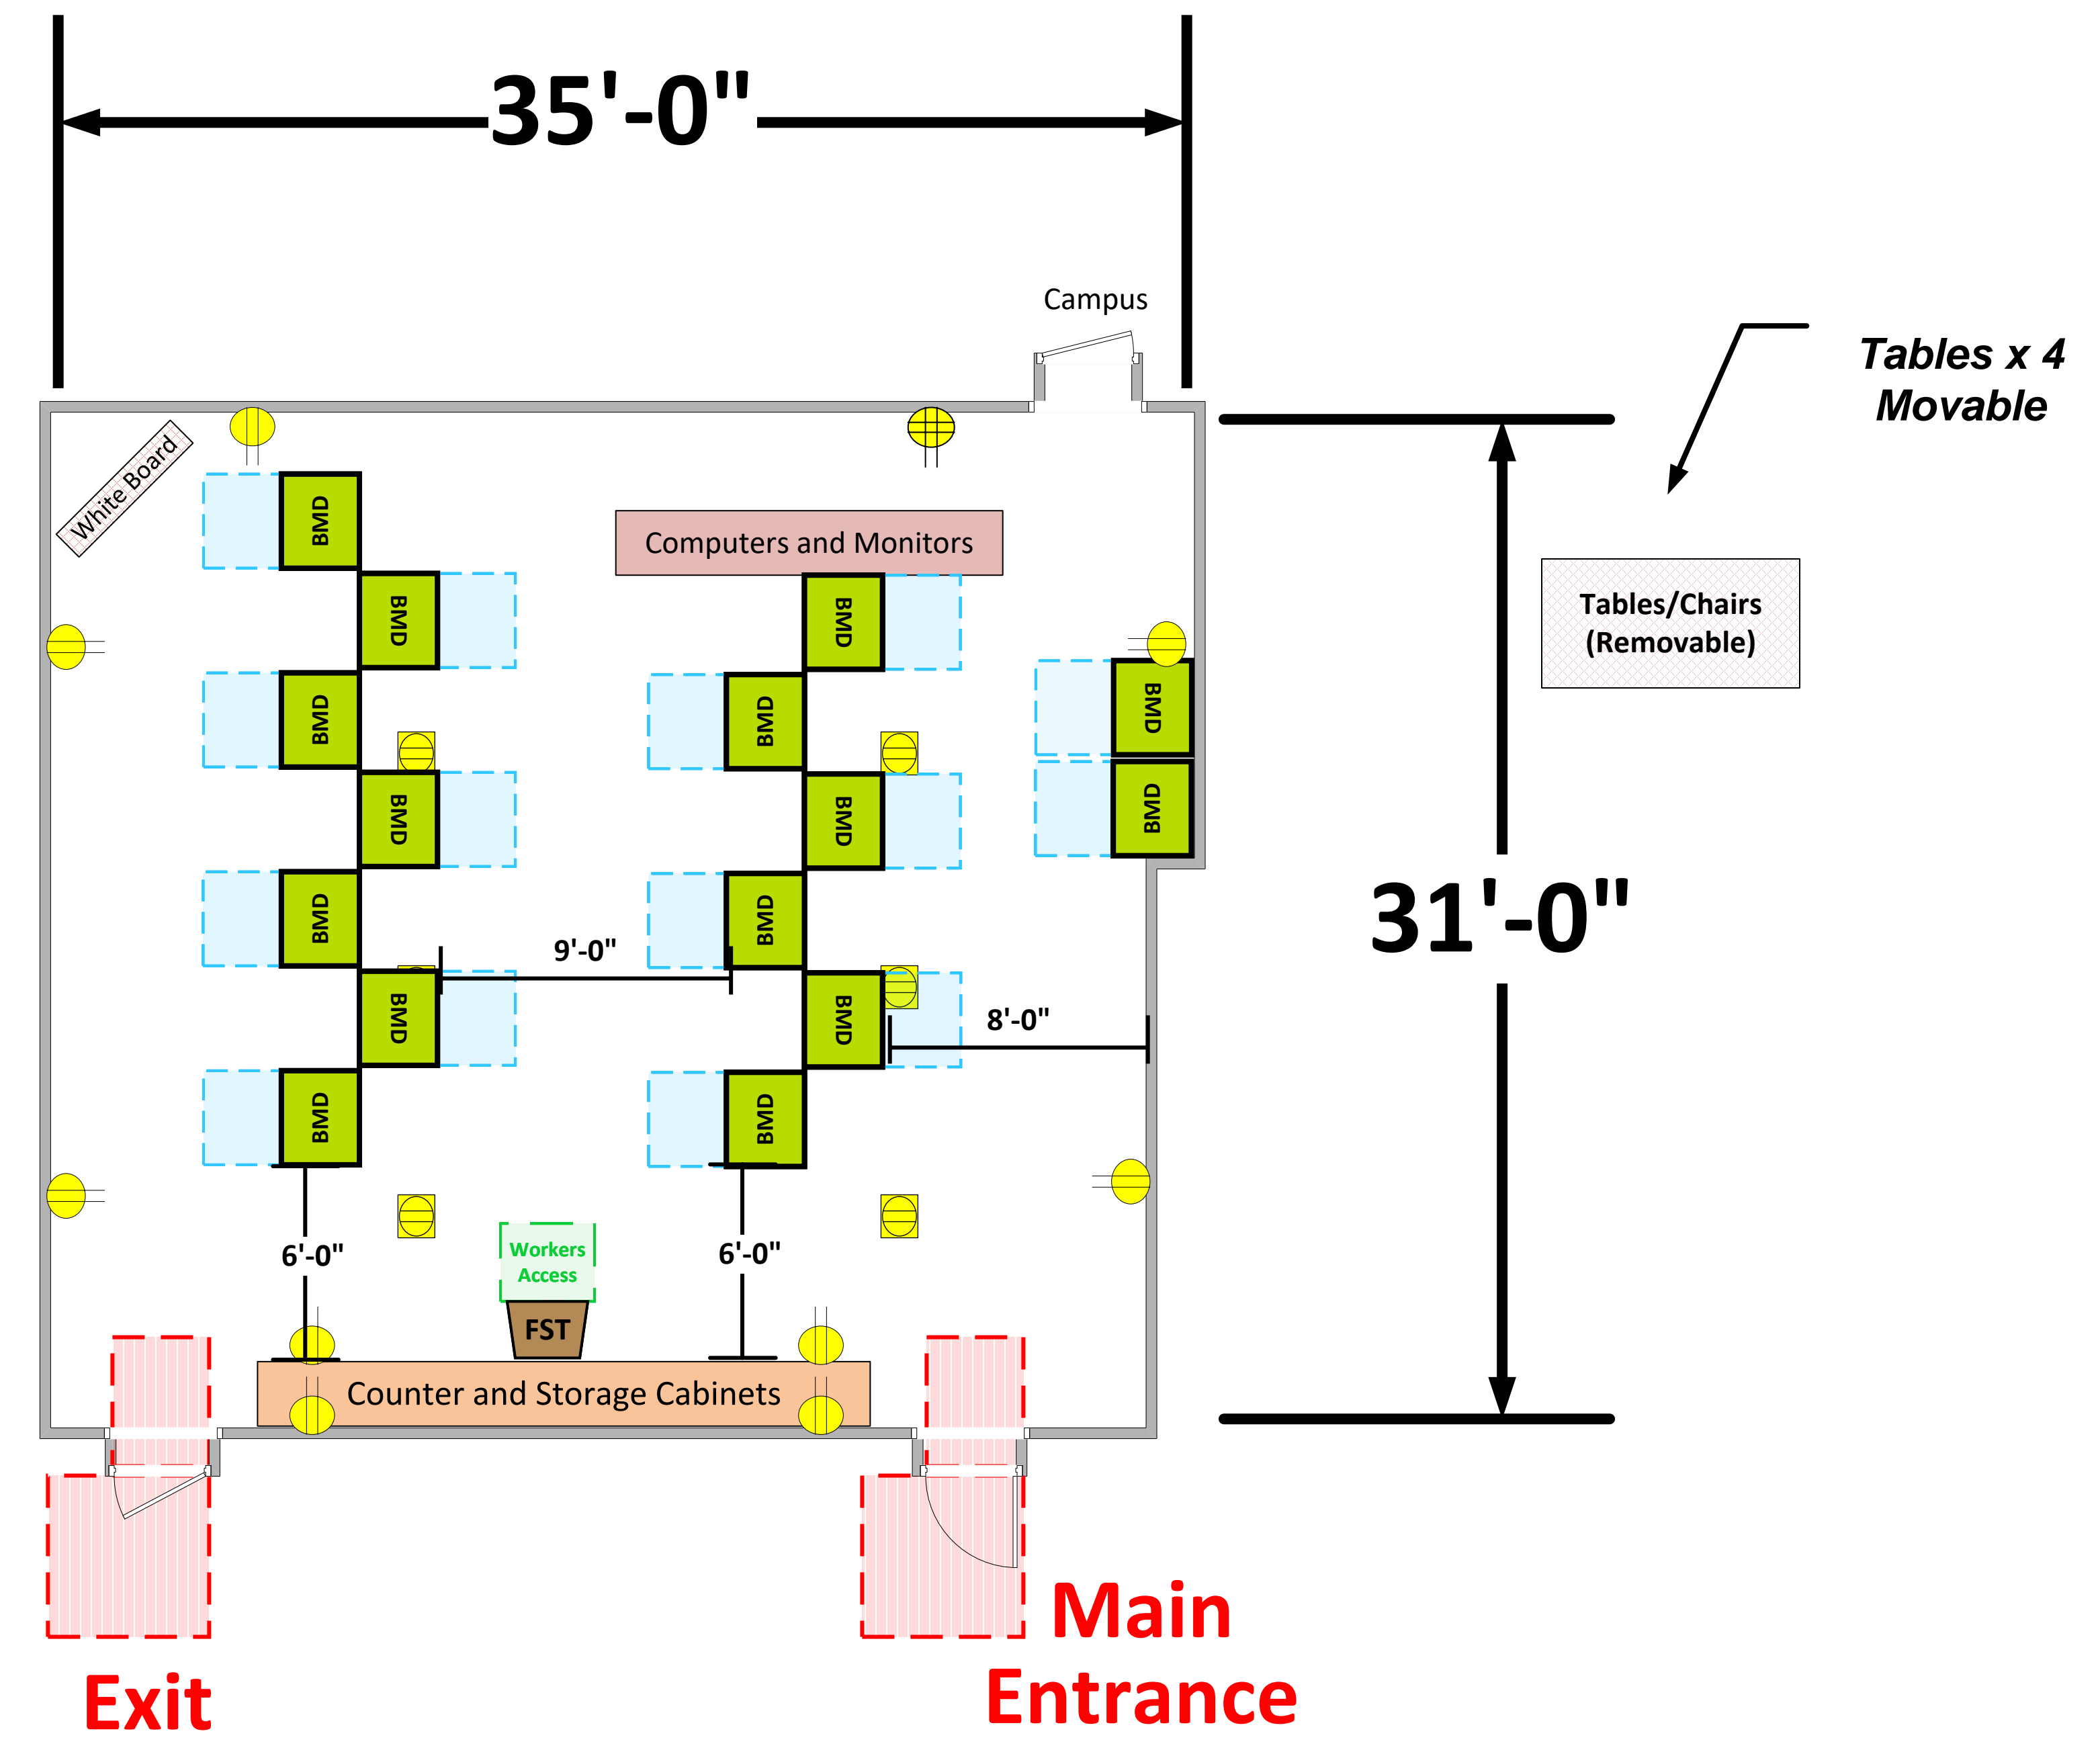

Horticultural Building

Rooms 111 and 112

(2,076 Usable Sq. Ft.)

Room 111

Room 112

LEGEND

Room Size	Dimension: Combined	Sq. Ft.: 2,076
Number of BMDs	15	
POWER OUTLET		
PROTRUDING OBJECT		
Do Not Block Area		

TITLE
VCID 24533
Antelope Valley College

Each chair at a CHECK-IN station equals one ePollbook

Equipment By: Ryan Rivas	Date: 01/11/24
Skeleton Drawn By: Anthony Gonzalez	Date: 01/10/24
Scale: 1/4" inches = 1' Ft.	