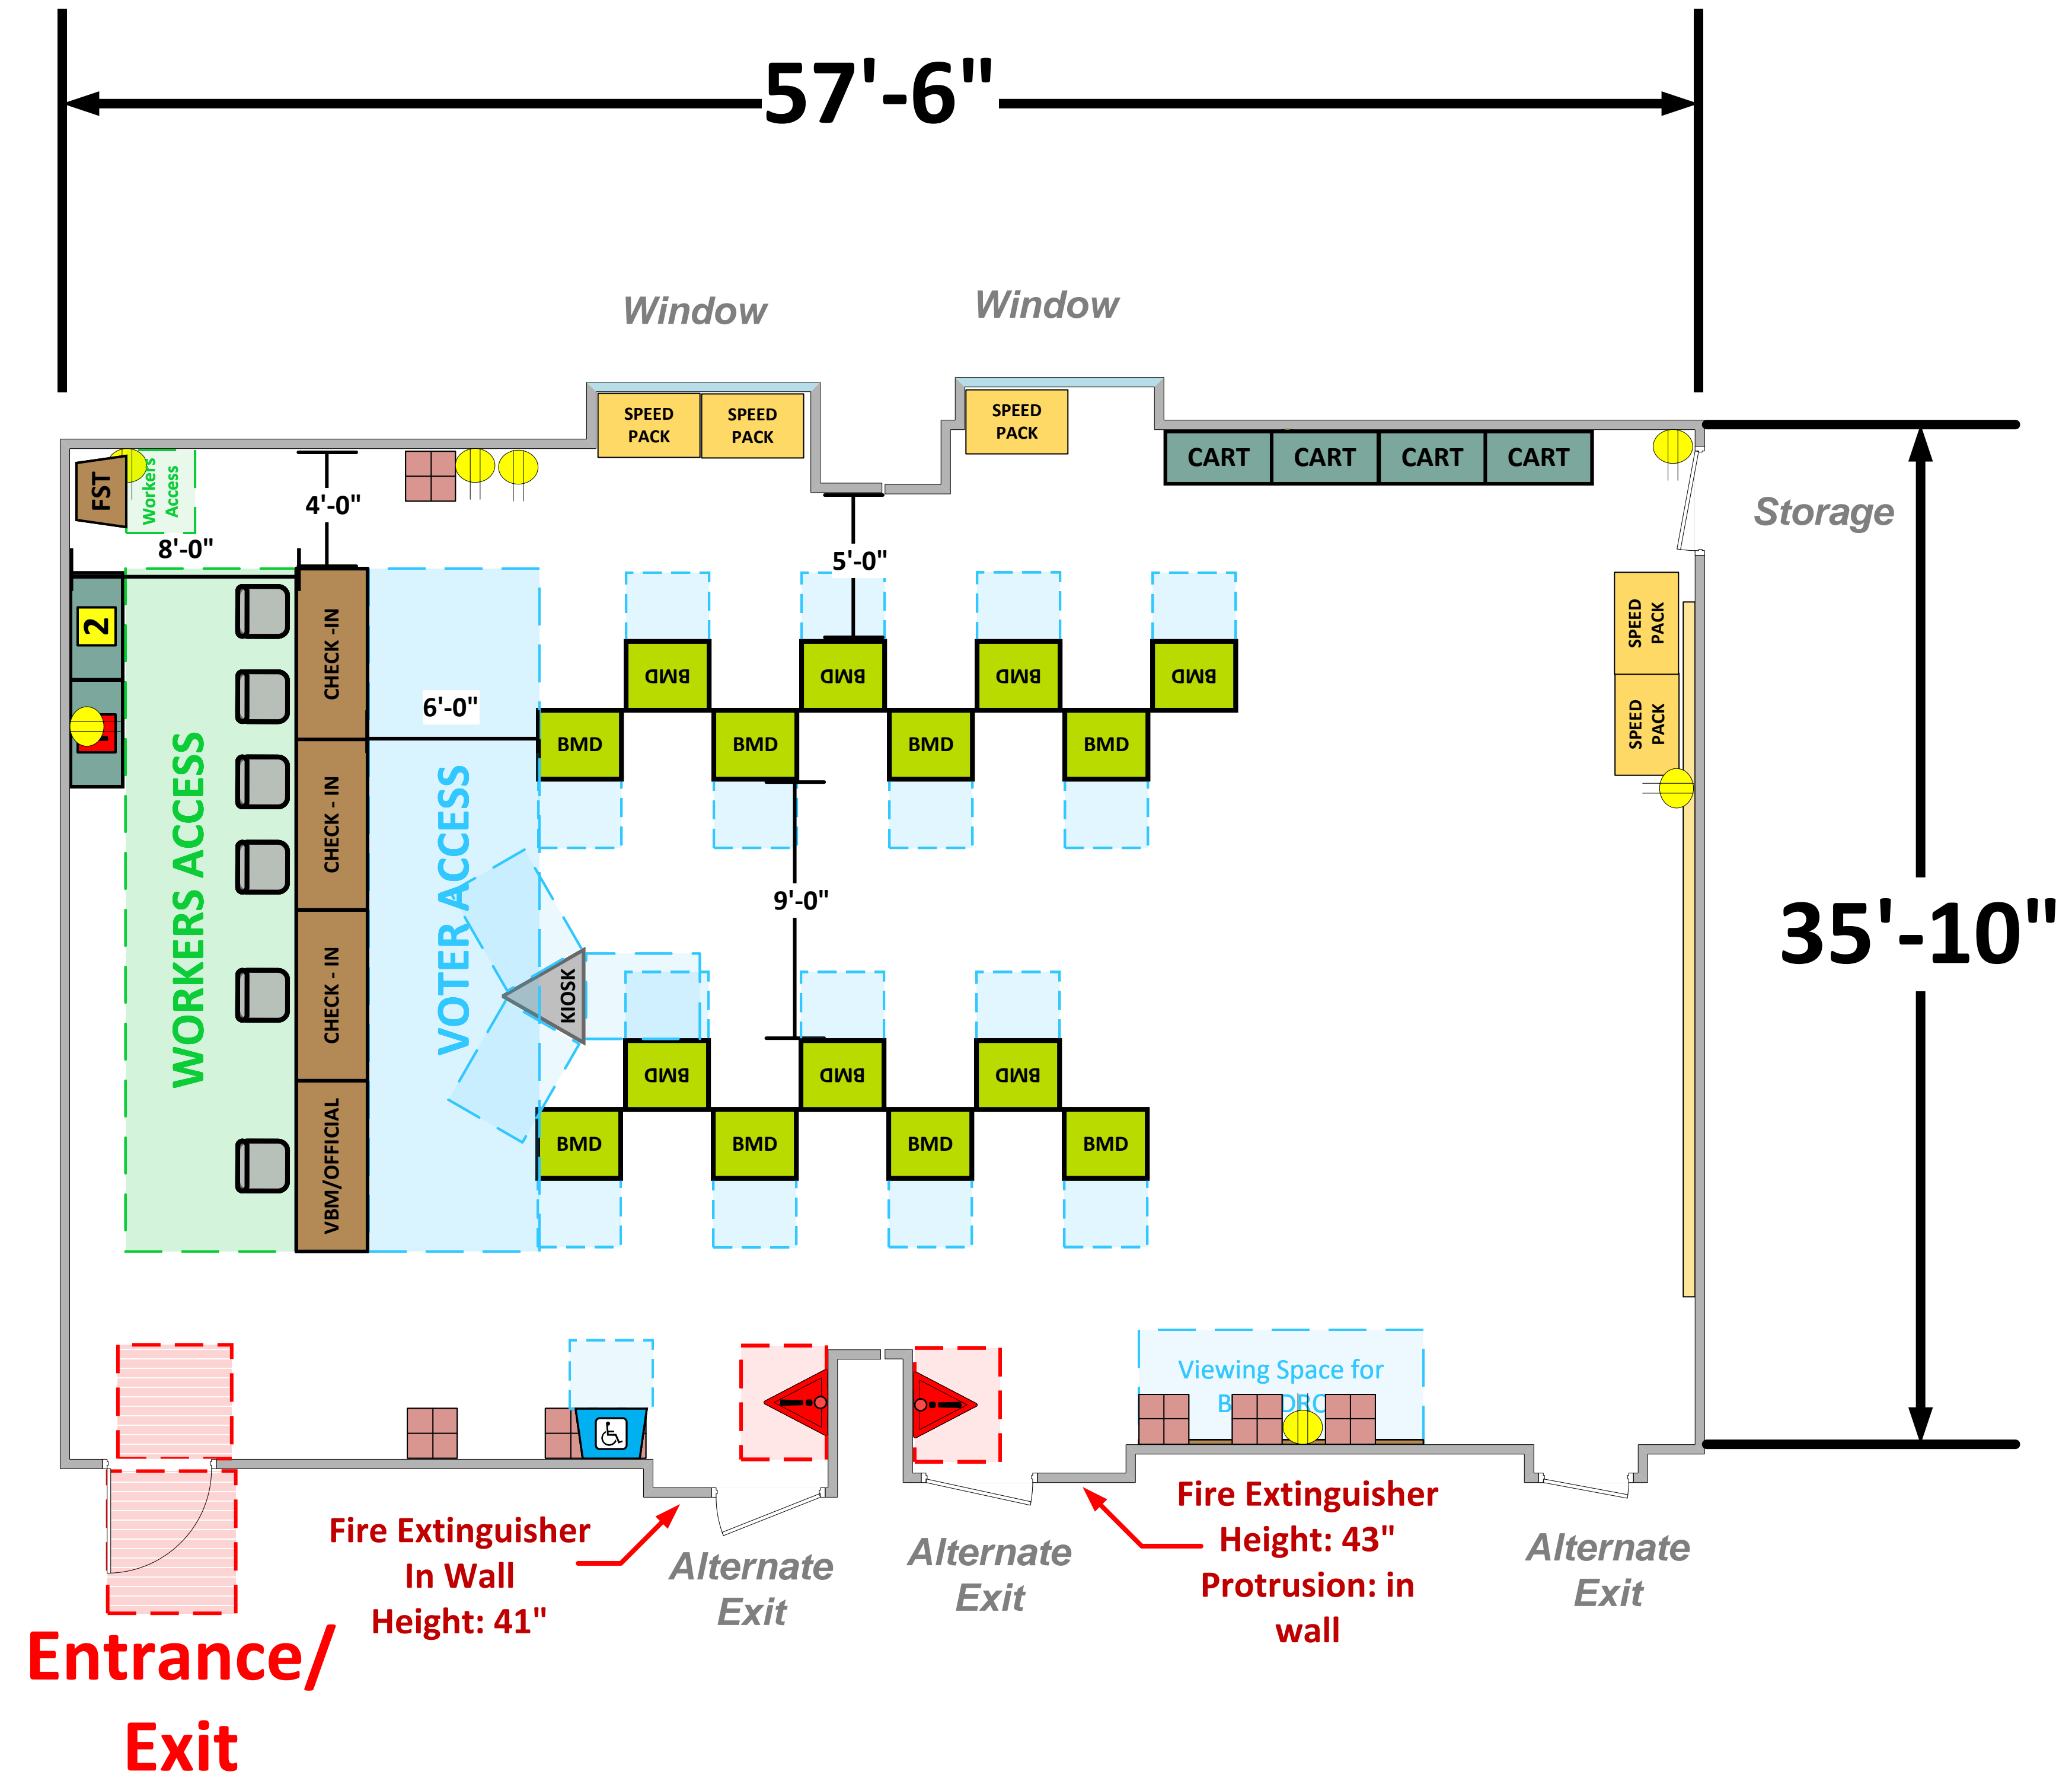

Training Room's 1 & 2 (2,048 Sq. Ft.)

LEGEND

Room Size	Dimension: Combo	Sq. Ft: 2,048
Number of BMDs	15	
POWER OUTLET		
PROTRUDING OBJECT		
Do Not Block Area		

TITLE
VCID 24540
Mary K Giordano Regional Transit Center

Each chair at a CHECK-IN station equals one ePollbook

Equipment By: Carlos Montejano	Date: 11/06/2023
Skeleton Drawn By: Carlos Montejano	Date: 11/03/2023
Scale: 1/4" inches = 1' Ft.	