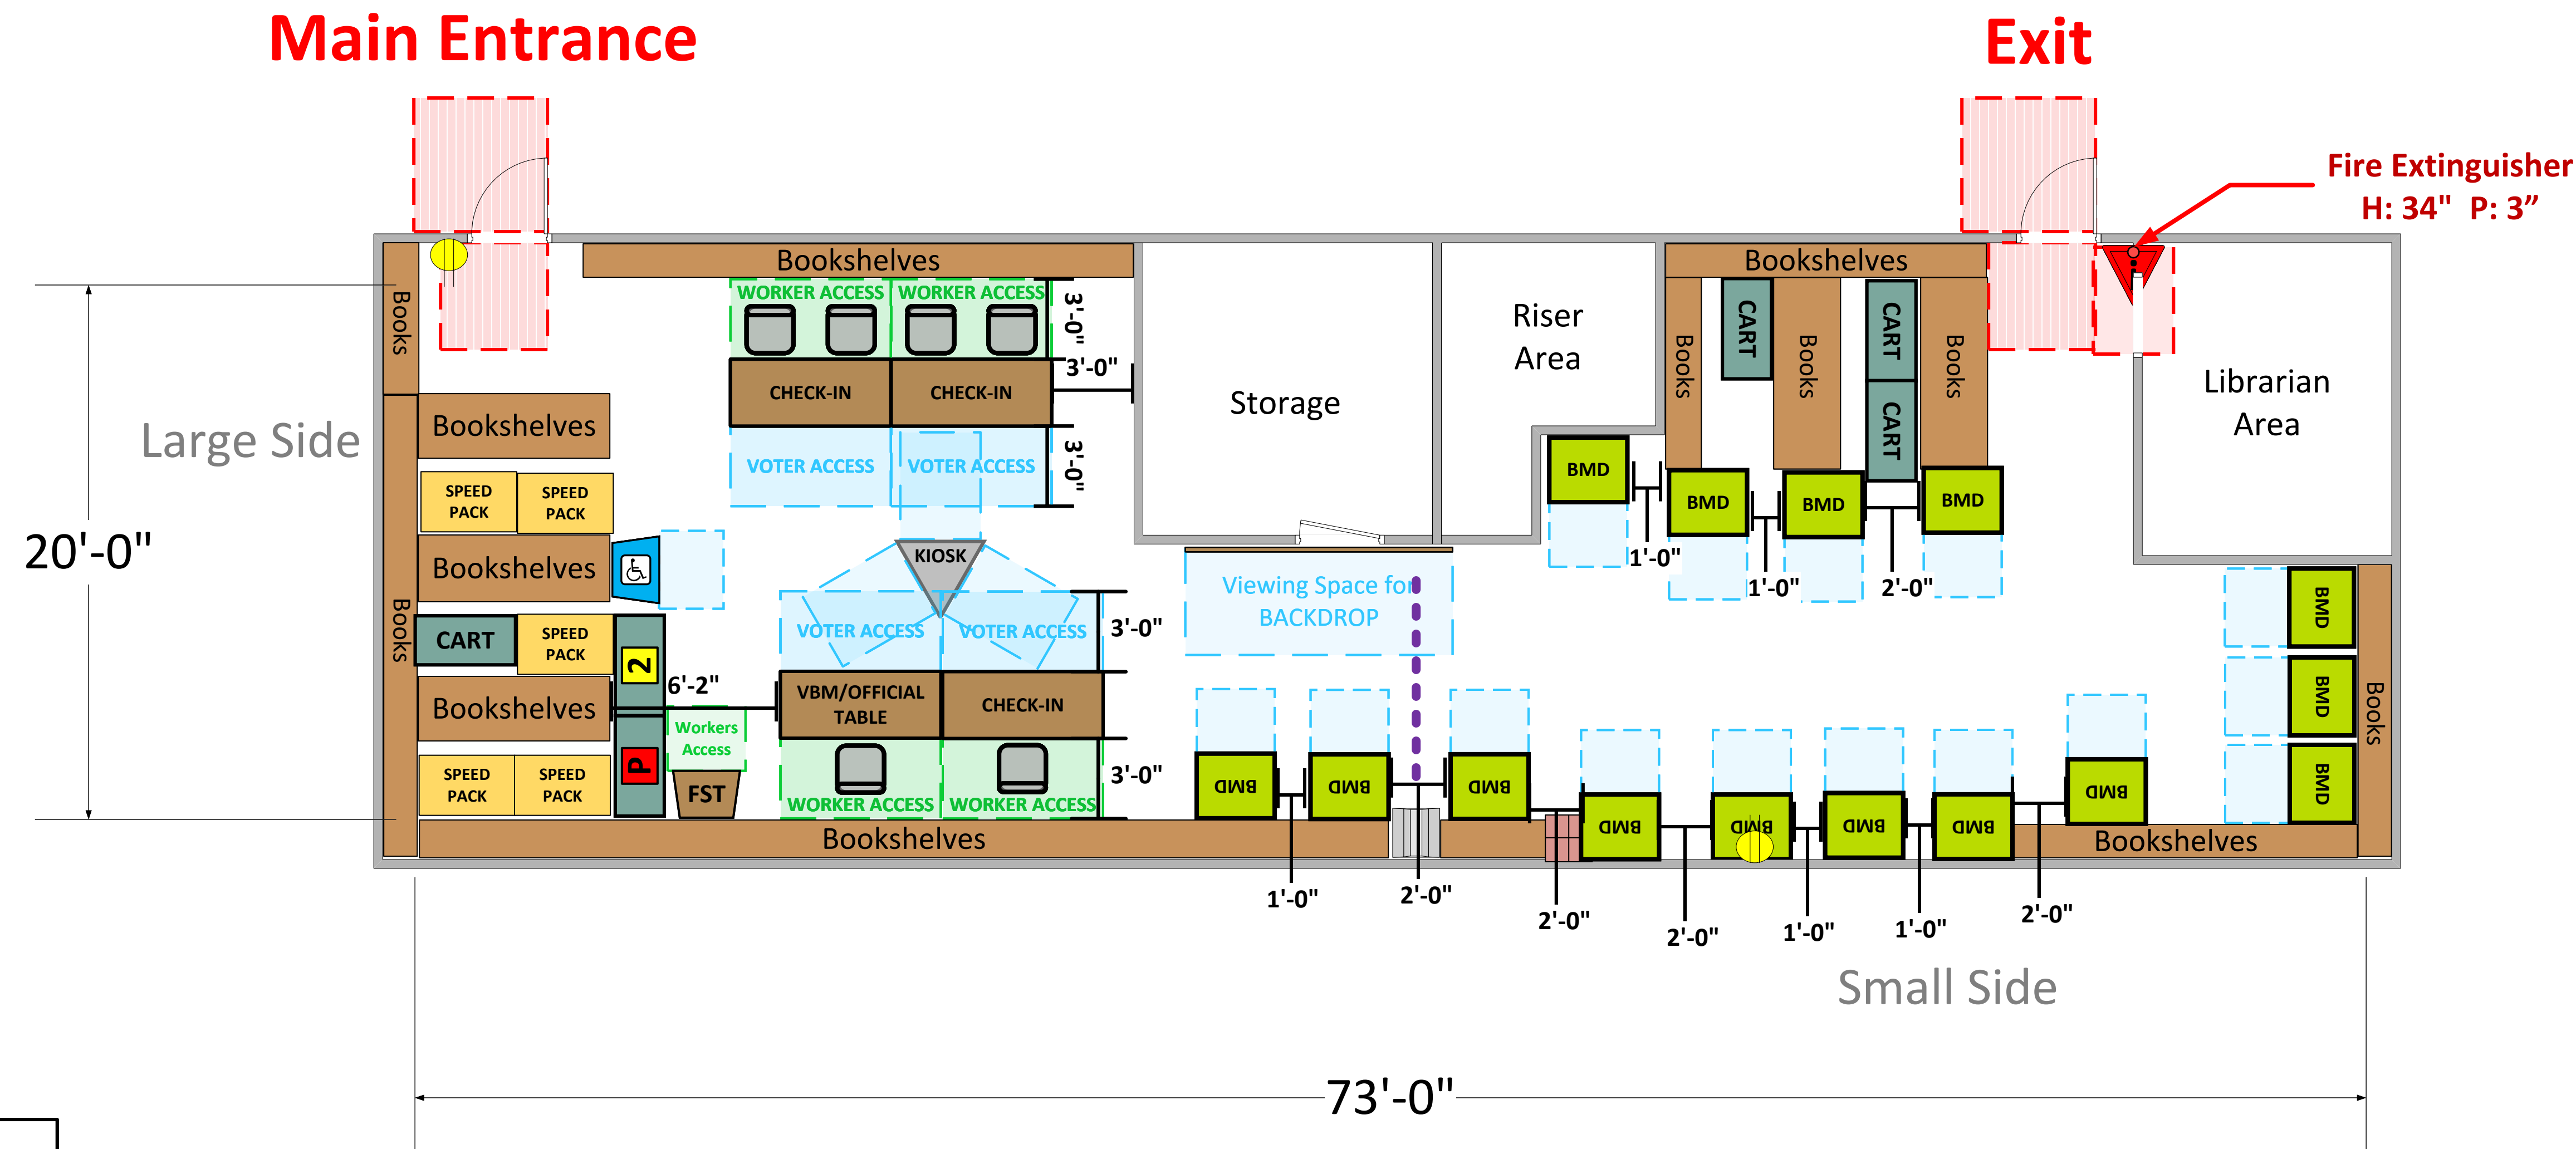

Library – Large & Small Sides (993 Usable Sq. Ft.)

LEGEND

Room Size	Dimension: Usable	Sq. Ft: 993
Number of BMDs	15	
POWER OUTLET		
PROTRUDING OBJECT		
Do Not Block Area		

TITLE

**VCID 24541
Telfair Elementary School**

Each chair at a CHECK-IN station equals one ePollbook

Equipment By: Ryan Rivas	Date: 11/06/23
Skeleton Drawn By: David Chapparo	Date: 11/06/23
Scale: 1/4" inches = 1' Ft.	