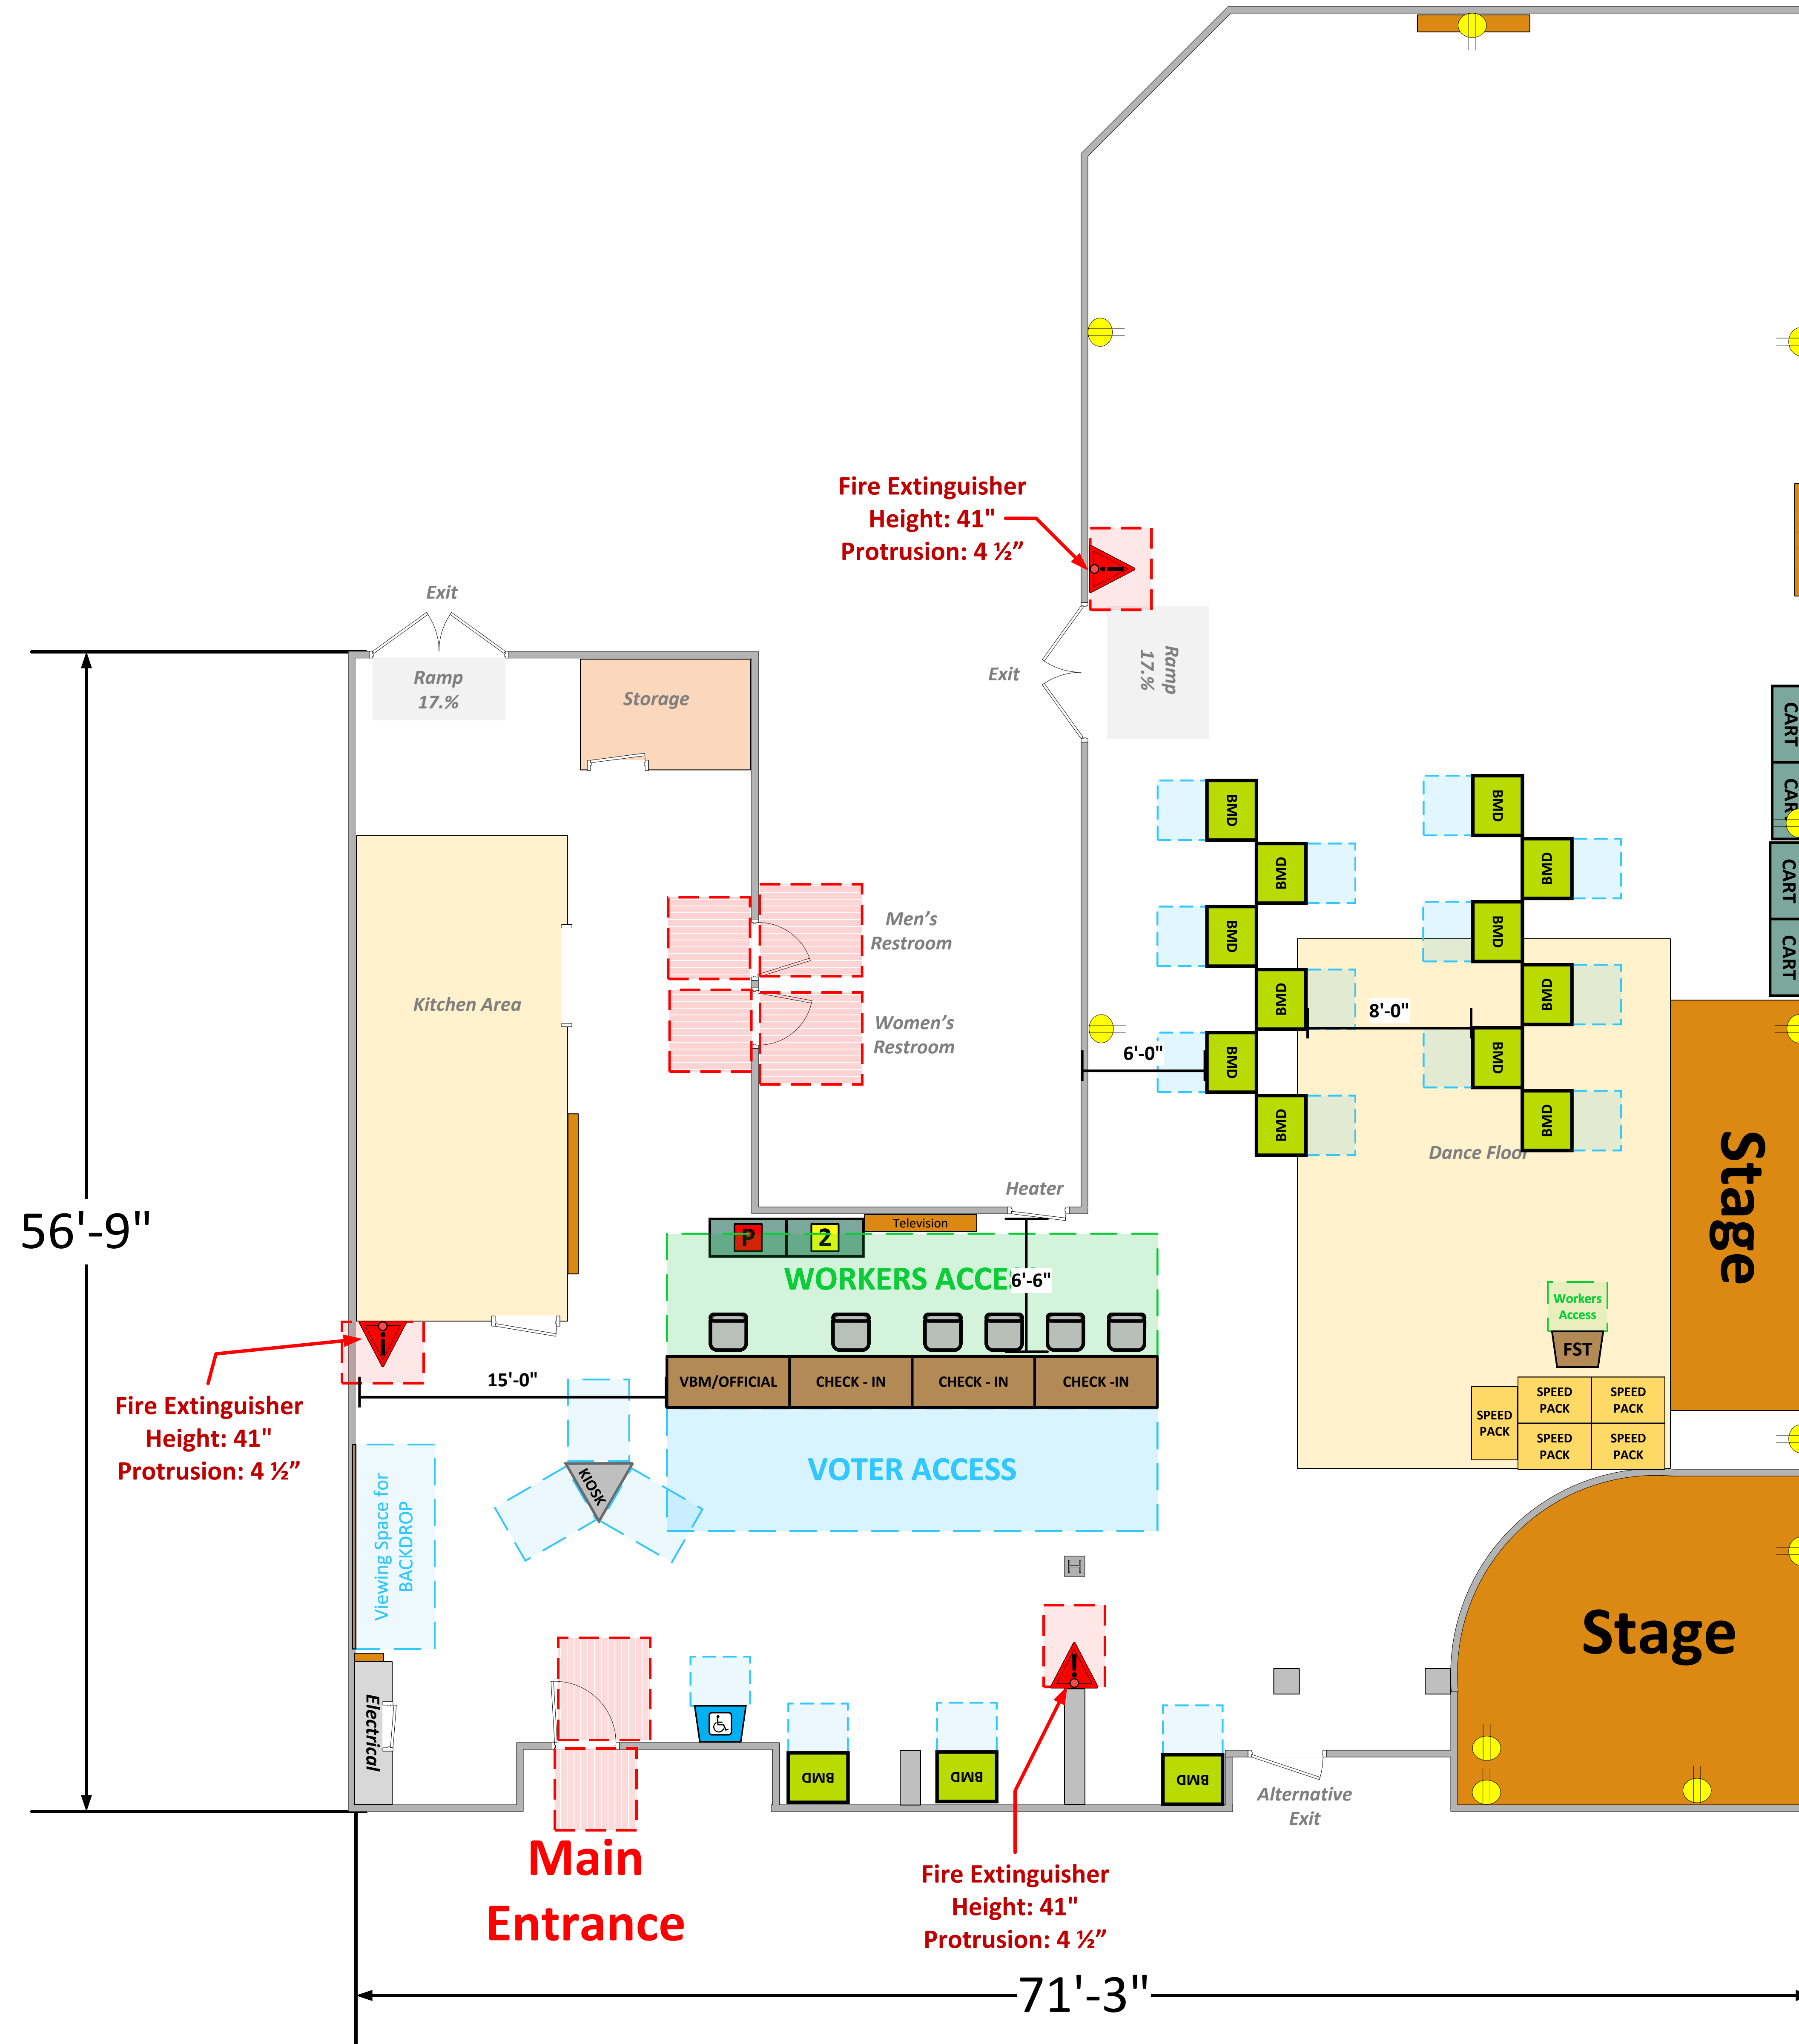

# Banquet Hall

(4,440 Usable Sq. Ft.)

## LEGEND

Room Size	Dimension: 56' 9" X 71' 3"	Sq. Ft.: 4,440
Number of BMDs	15	
POWER OUTLET		
PROTRUDING OBJECT		
Do Not Block Area		

TITLE  
**VCID 24555**  
**Salon Luz de Luna**

**Each chair at a CHECK-IN station equals one ePollbook**

Equipment By:	Date:
<b>Ryan Rivas</b>	<b>01/26/24</b>
Skeleton Drawn By:	Date:
<b>Scott Taylor</b>	<b>01/11/24</b>
Scale:	
<b>1/4" inches = 1' Ft.</b>	