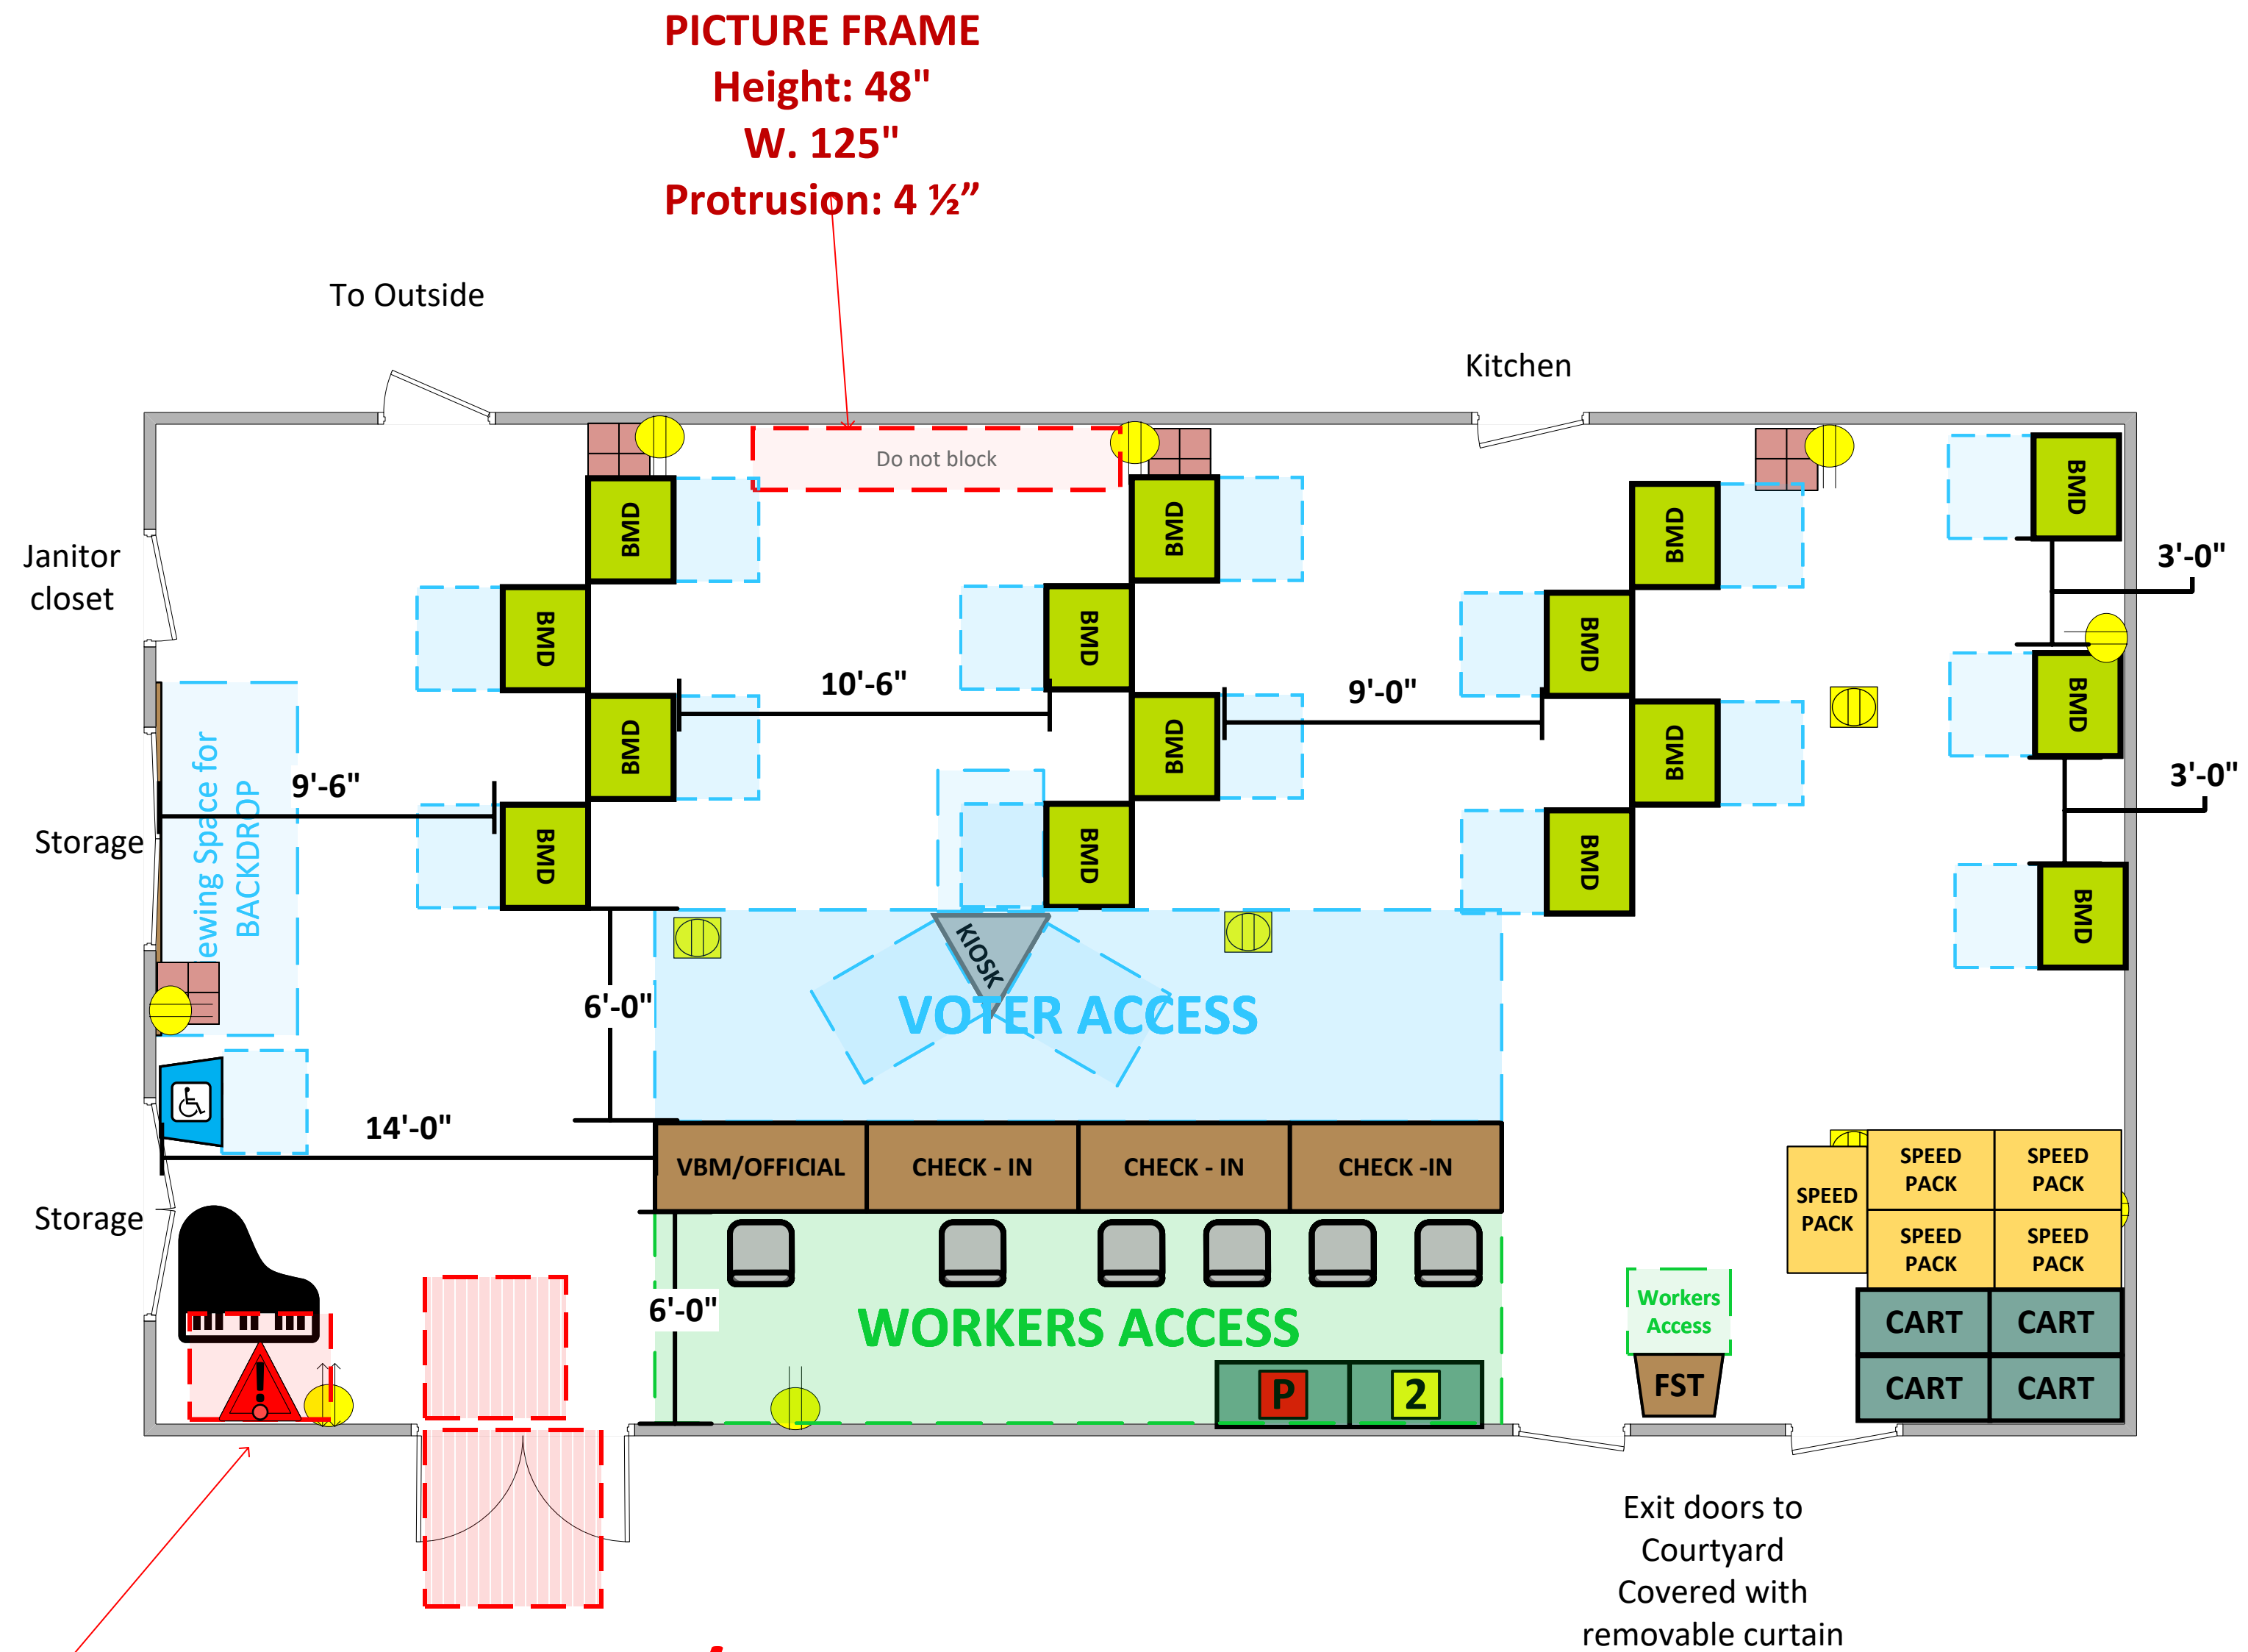

Community Room

(Usable Sq. Ft. 1,535')

PICTURE FRAME
Height: 48"
W. 125"
Protrusion: 4 1/2"

Fire Extinguisher
Height: 41"
Protrusion: 4 1/2"

**Entrance/
Exit**

Exit doors to
Courtyard
Covered with
removable curtain

LEGEND

Room Size	Dimension: 28'3"X 55'5"	Sq. Ft: 1,535'
Number of BMDs	15	
POWER OUTLET		
PROTRUDING OBJECT		
Do Not Block Area		

TITLE
VCID 24606
Altadena Community Center

Each chair at a CHECK-IN station equals one ePollbook

Equipment By: Ryan Rivas	Date: 01/26/24
Skeleton Drawn By: William Monarrez	Date: 01/15/24
Scale: 1/4" inches = 1' Ft.	