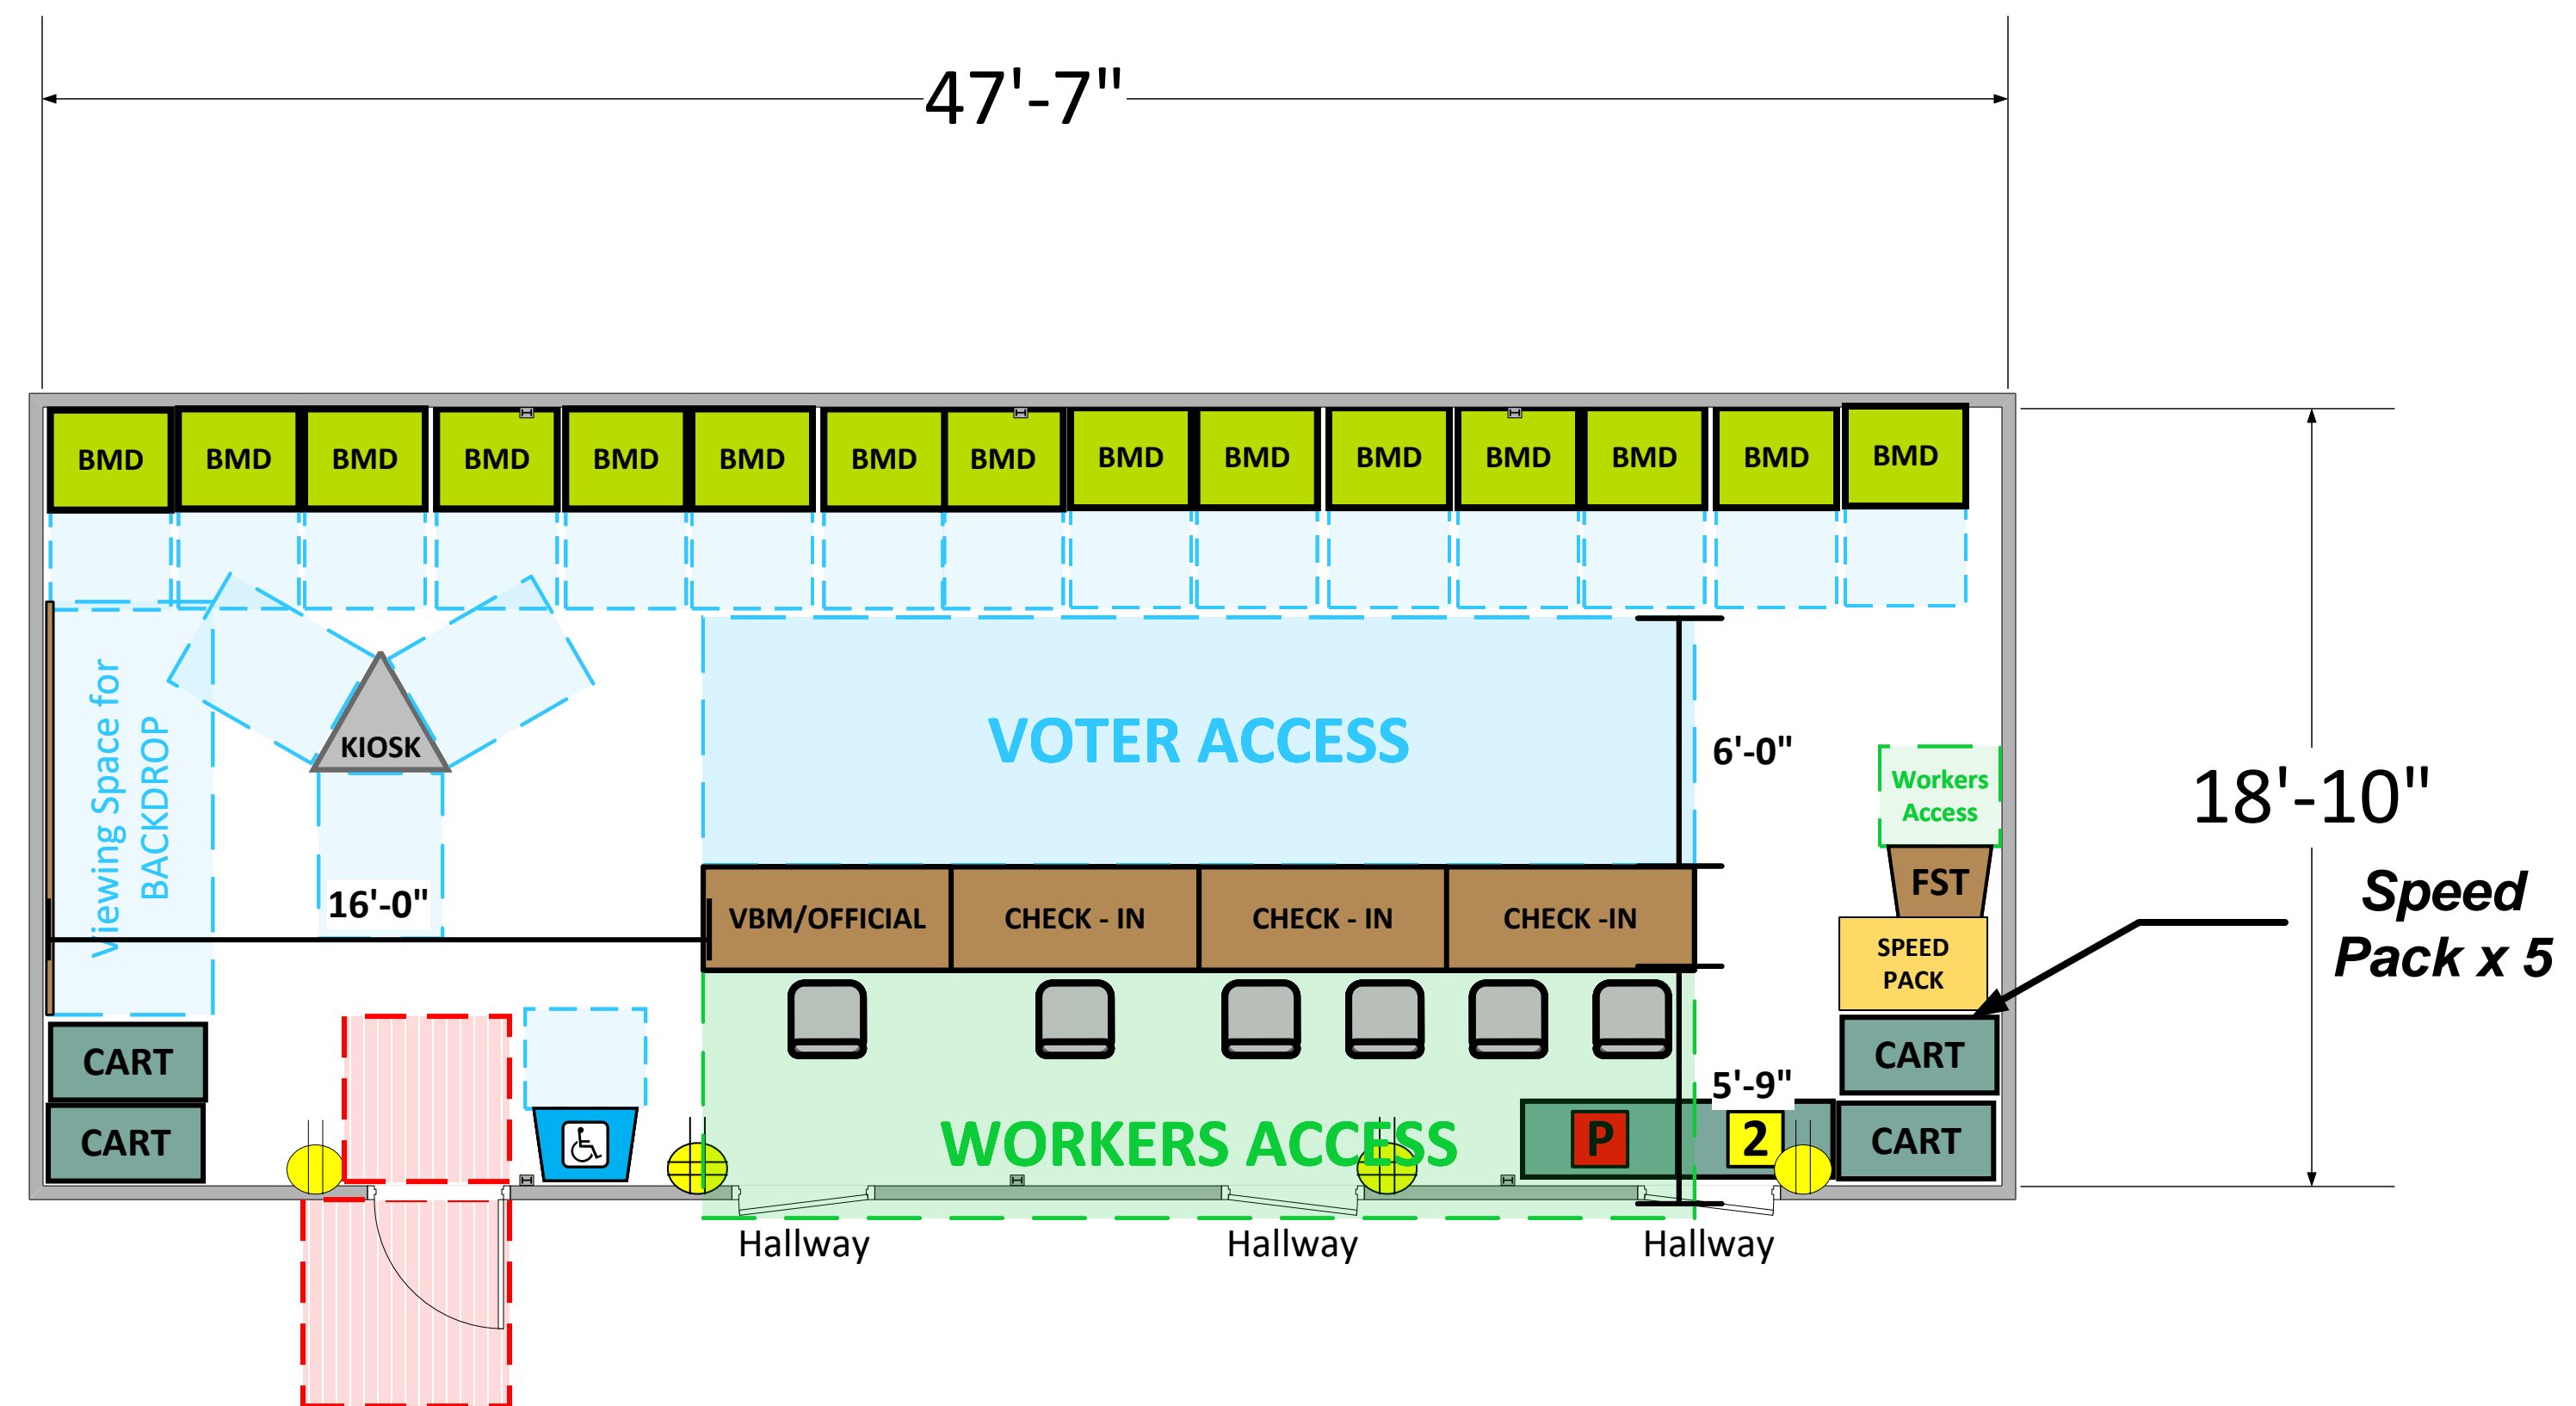

Community Room (893 Usable Sq. Ft.)

Shelves
May Be Removable

Shelf

**Entrance/
Exit**

LEGEND

Room Size	Dimension: 47'7" x 18'10"	Sq. Ft.: 896'
Number of BMDs	15	
POWER OUTLET		
PROTRUDING OBJECT		
Do Not Block Area		

VCID 24627
Jesse Owens Park

Each chair at a CHECK-IN station equals one ePollbook

Equipment By: Ryan Rivas	Date: 12/29/23
Skeleton Drawn By: David Chaparro	Date: 12/29/23
Scale: 1/4" inches = 1' Ft.	