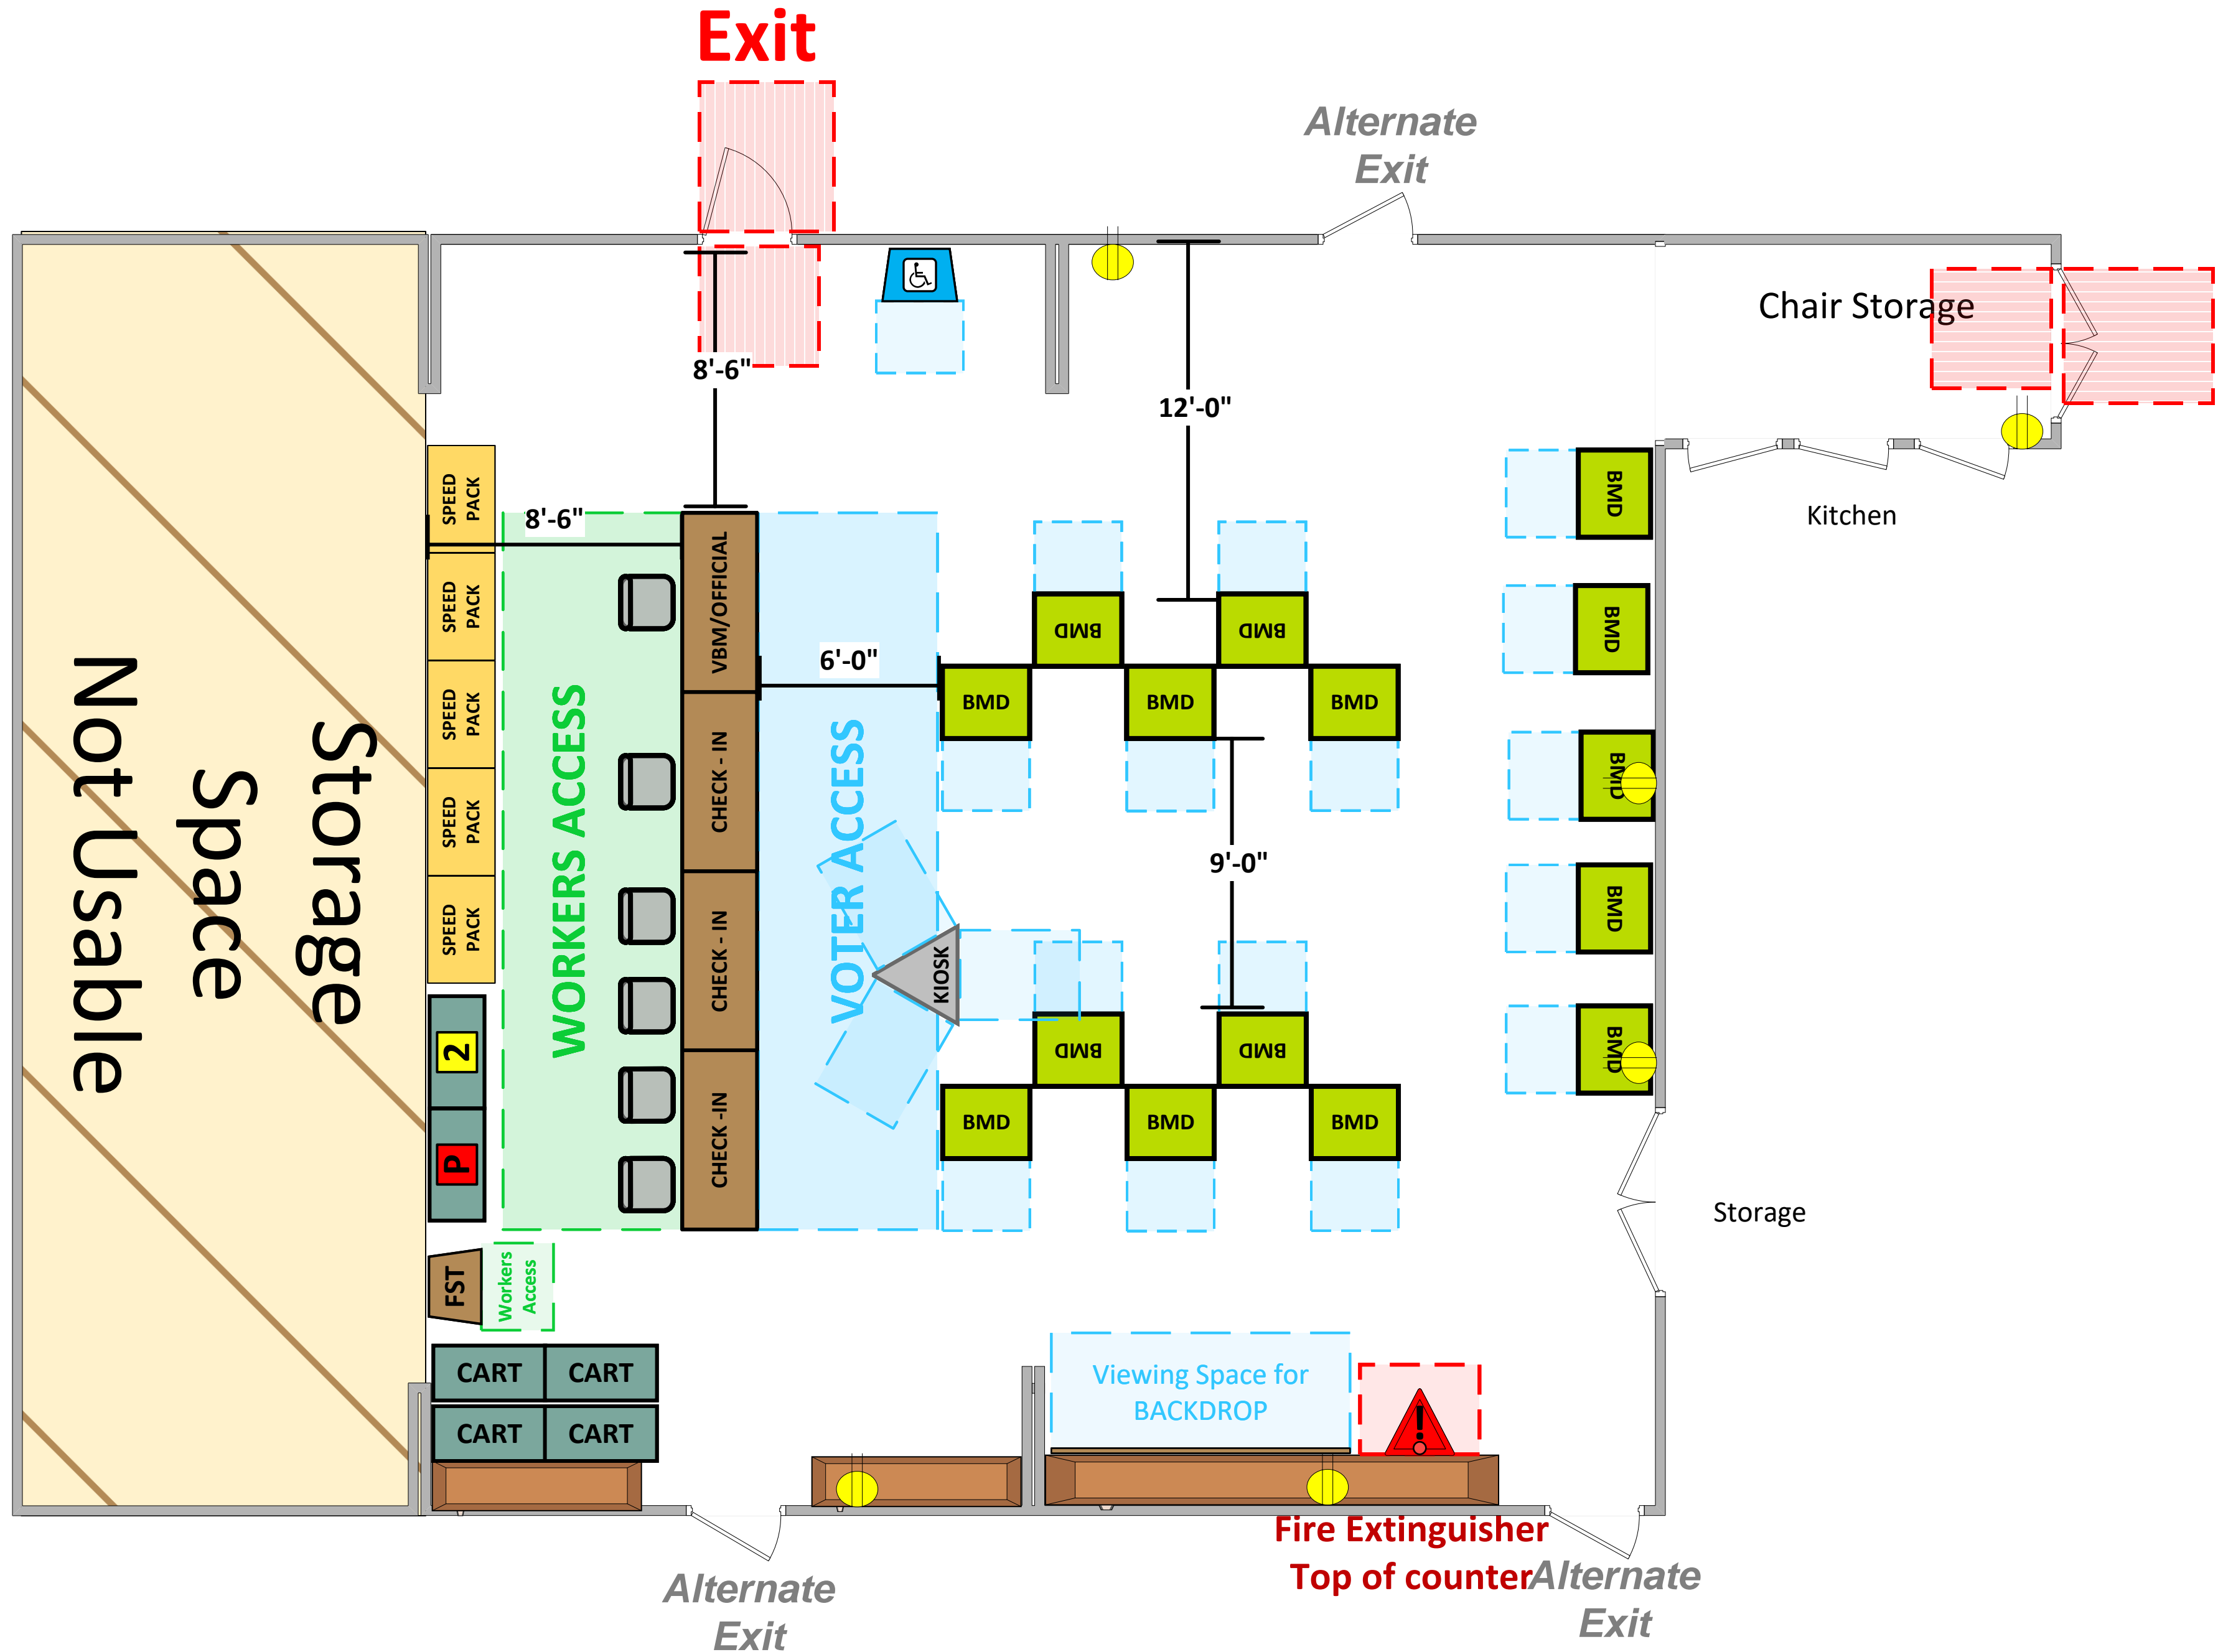

Community Room (Usable Sq. Ft. 1,673')

LEGEND

Room Size	Dimension:	Sq. Ft:
41' x 41'		1,673'
Number of BMDs	15	
POWER OUTLET		
PROTRUDING OBJECT		
Do Not Block Area		

TITLE

VCID 24628
Mary M Bethune Park

Each chair at a CHECK-IN station equals one ePollbook

Equipment By:	Date:
Ryan Rivas	01/26/24
Skeleton Drawn By:	Date:
William Monarrez	01/13/24
Scale:	
1/4" inches = 1' Ft.	