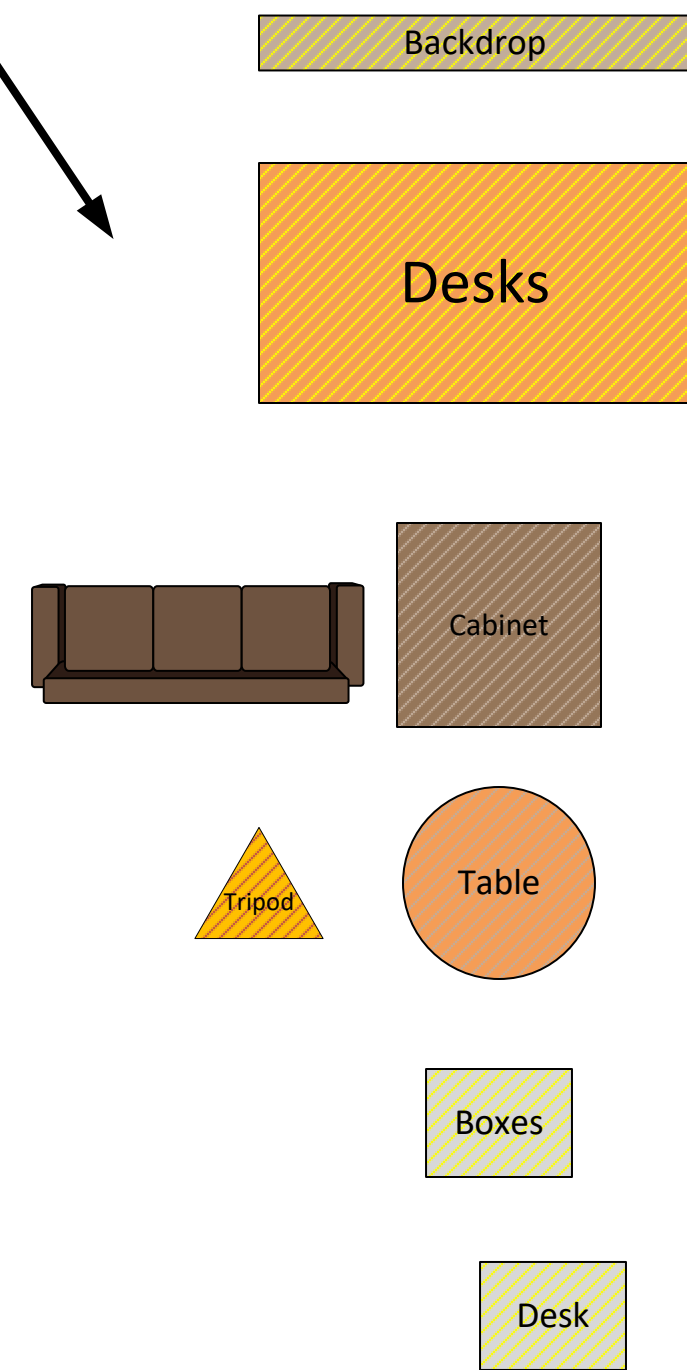

# Room B 34

## Bungalow 1 and 2

### (Combined 882 Sq. Ft.)

**Movable Items**

### LEGEND

Room Size	Dimension: Combined	Sq. Ft: 882
Number of BMDs	15	
POWER OUTLET		
PROTRUDING OBJECT		
Do Not Block Area		

TITLE

**VCID 24720**  
**Greater Bethel Cathedral**

**Each chair at a CHECK-IN station equals one ePollbook**