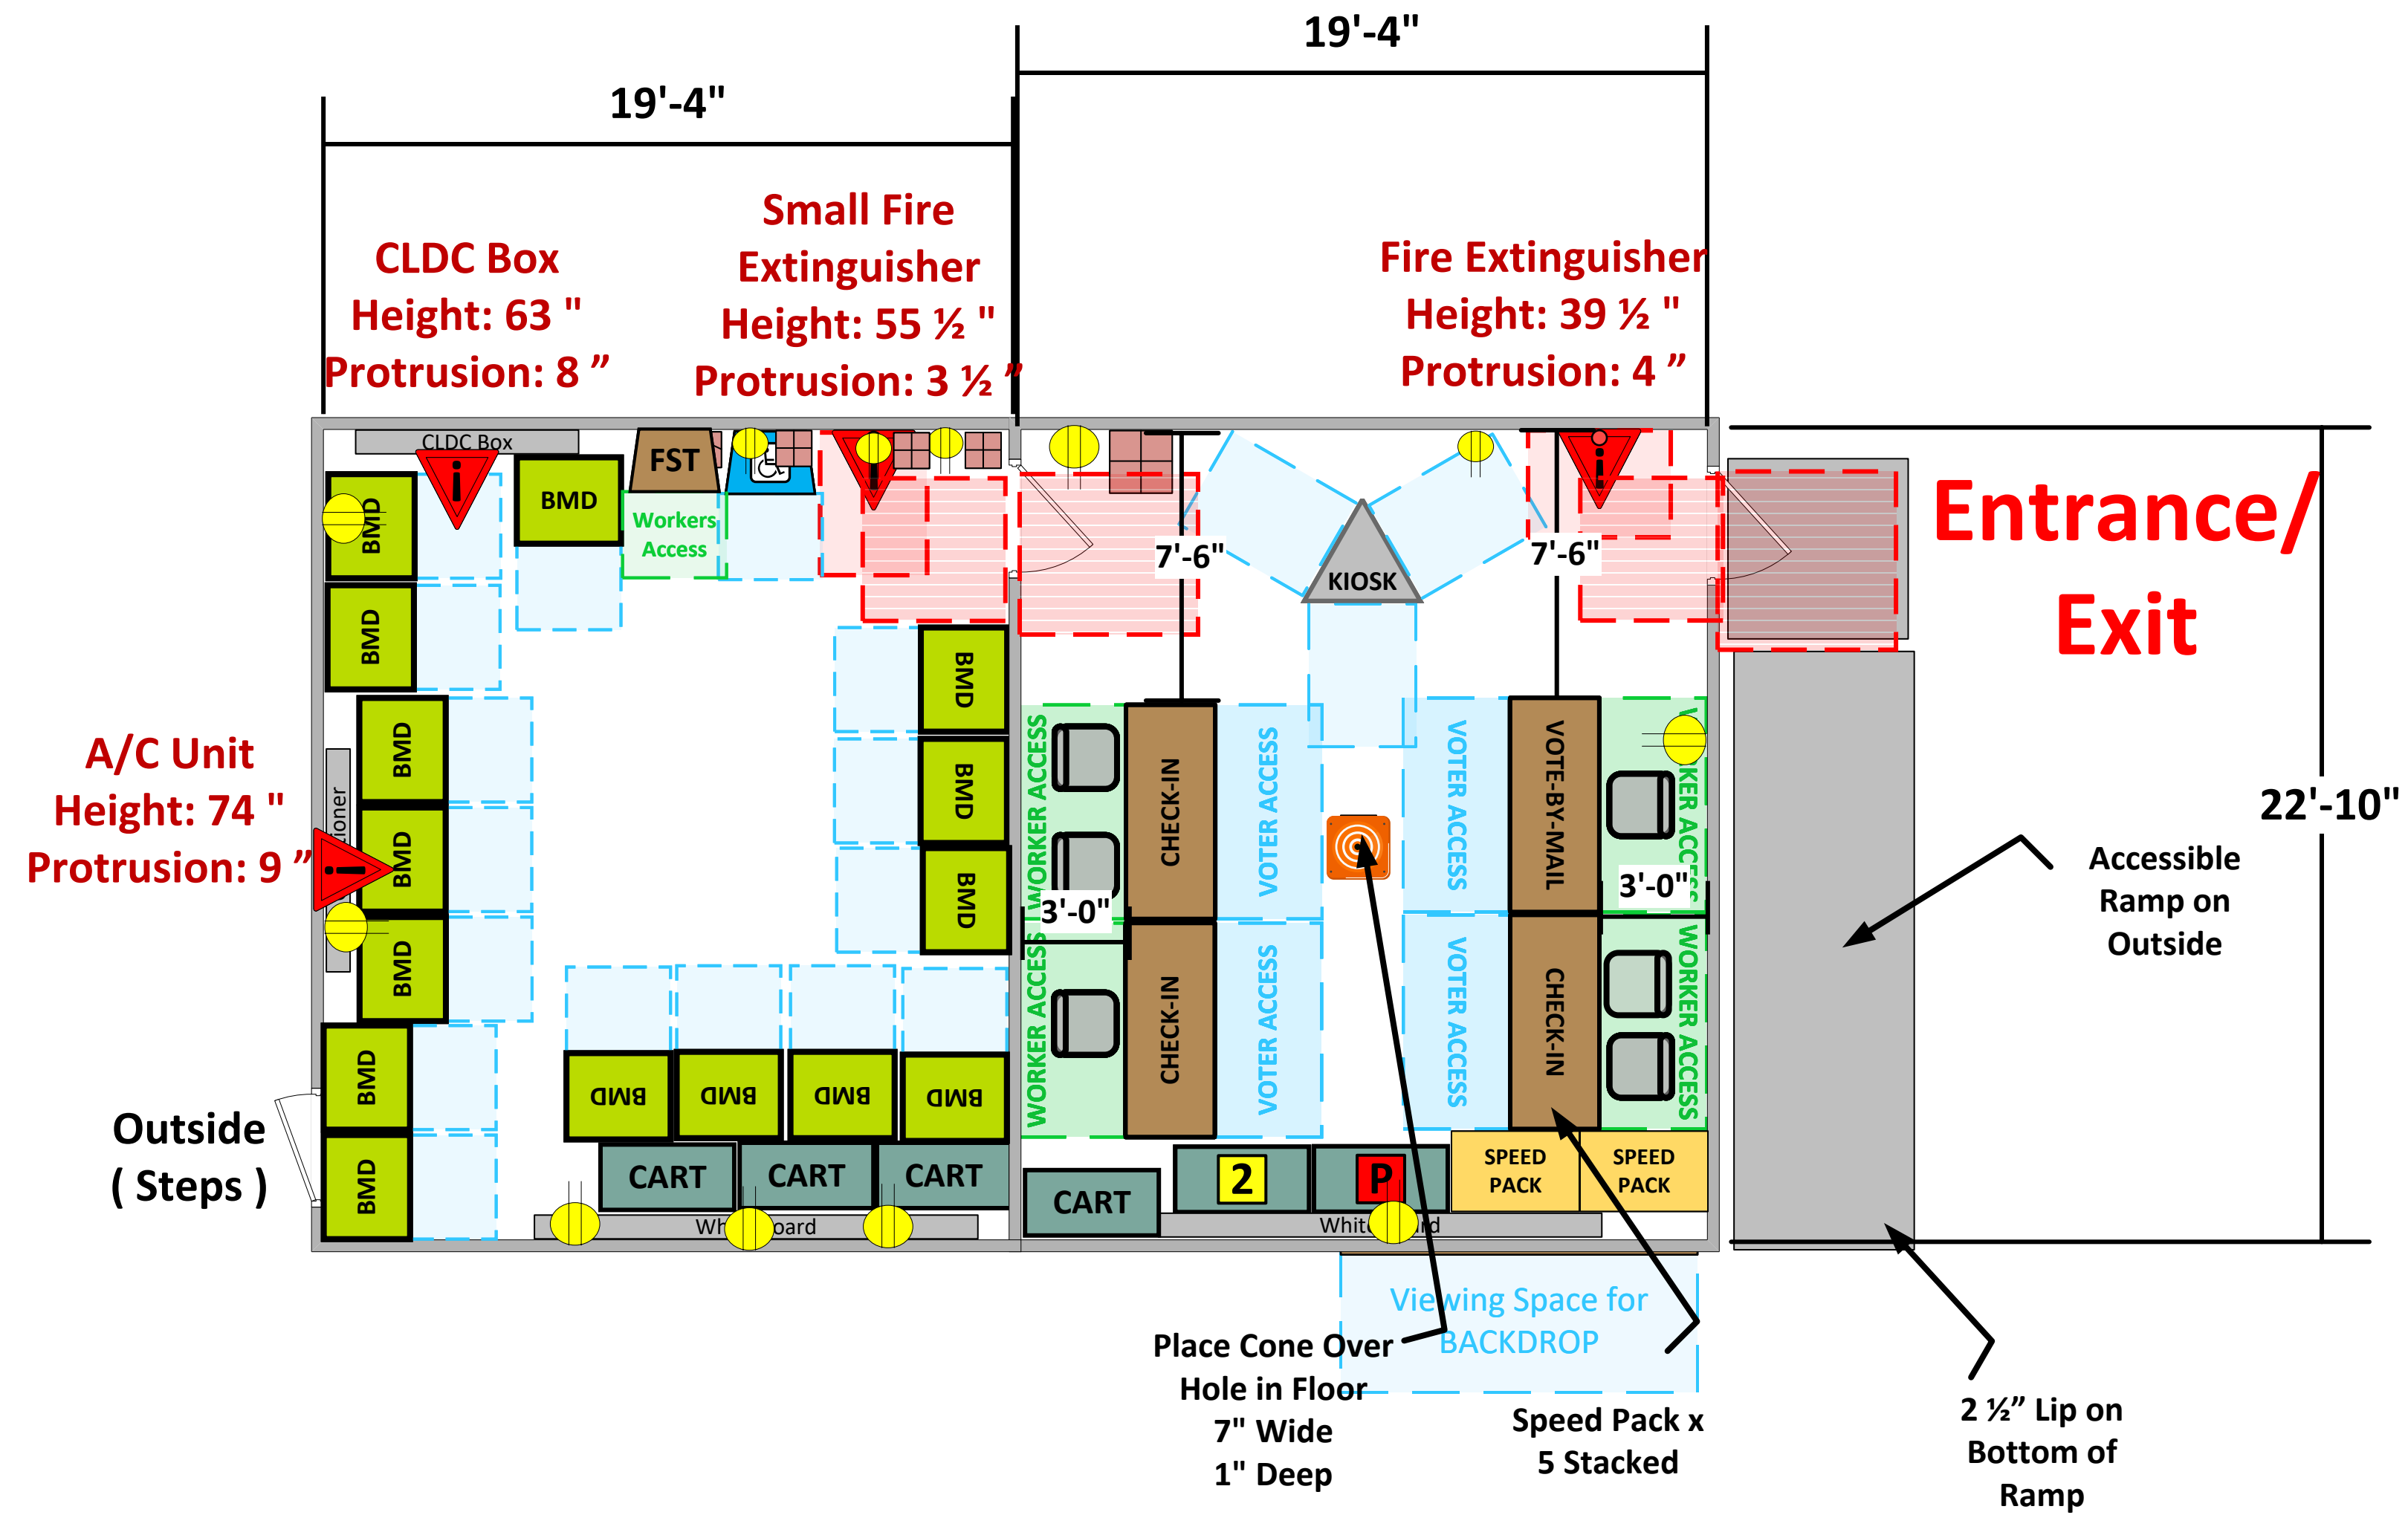

# Room B 34

### (Combined 882 Sq. Ft.)

**Movable Items**

### LEGEND

Room Size	Dimension: Combined	Sq. Ft: 882
Number of BMDs	15	
POWER OUTLET		
PROTRUDING OBJECT		
Do Not Block Area		

TITLE

**VCID 24720**  
**Greater Bethel Cathedral**

**Each chair at a CHECK-IN station equals one ePollbook**

Equipment By: <b>Ryan Rivas</b>	Date: <b>01/29/24</b>
Skeleton Drawn By: <b>Ryan Rivas</b>	Date: <b>01/29/24</b>
Scale: <b>1/4" inches = 1' Ft.</b>	