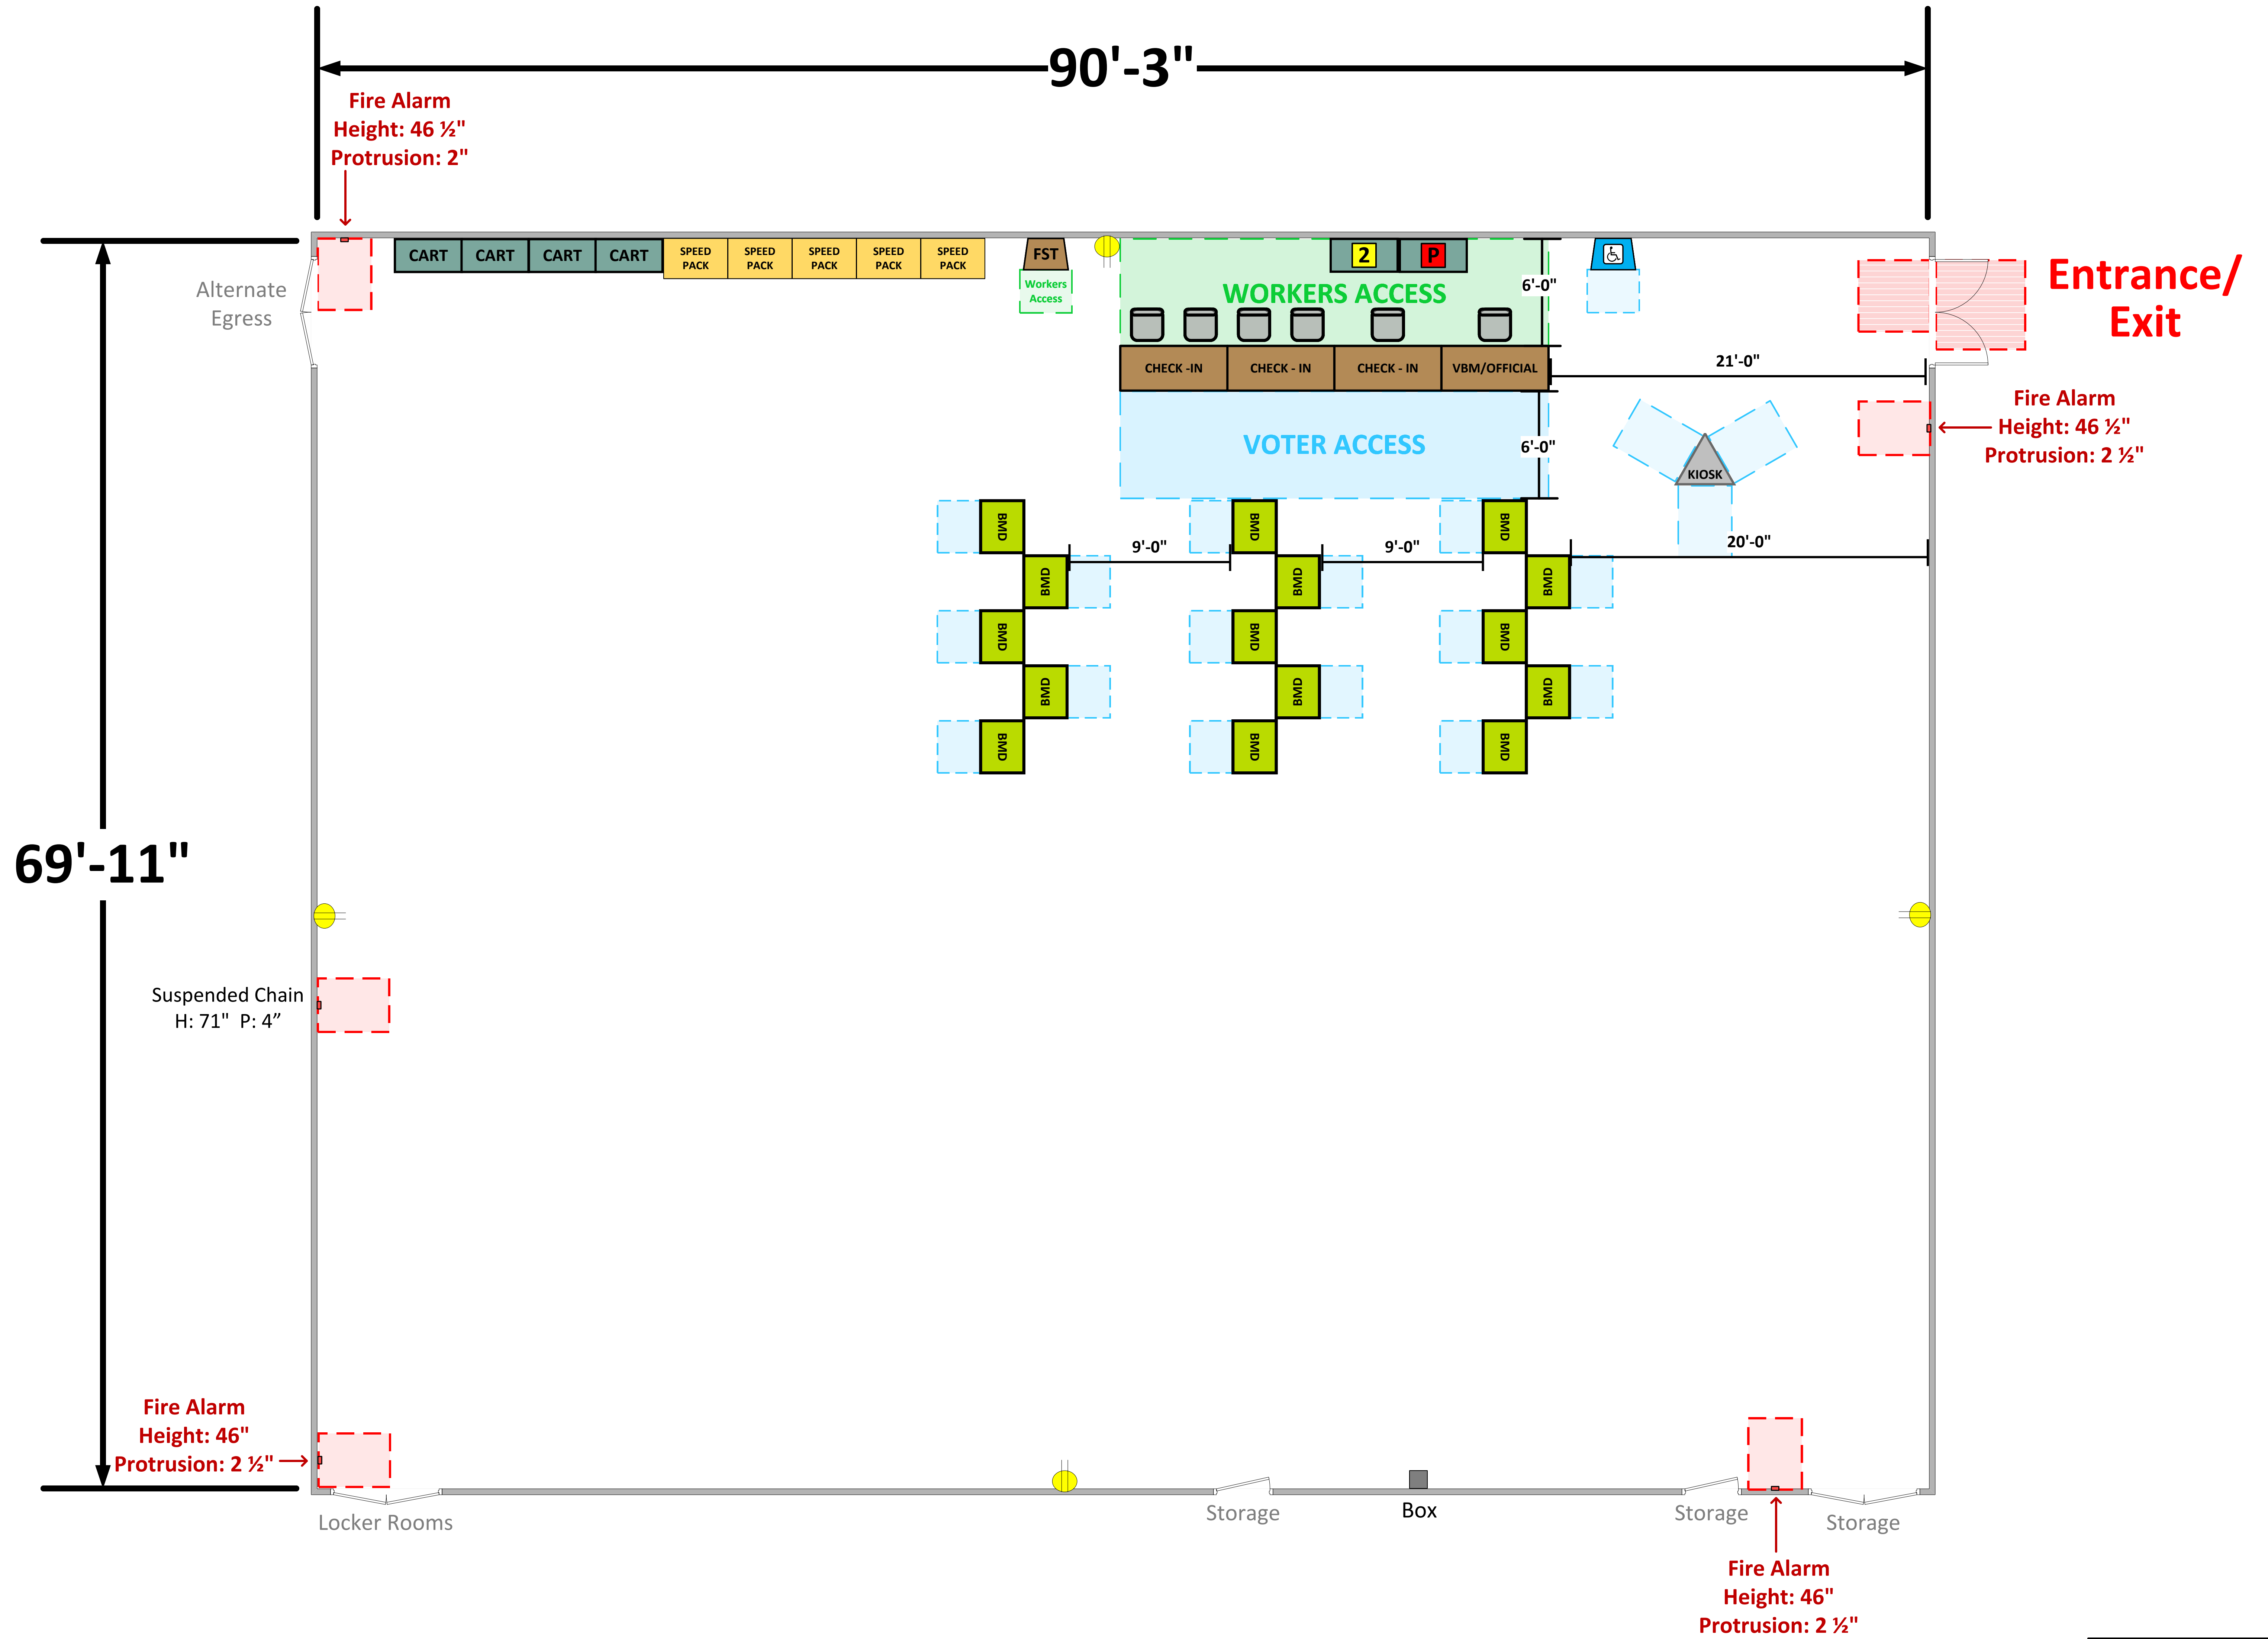

Small Gym

(6,309 Usable Sq. Ft.)

LEGEND

Room Size	Dimension: 90'3" x 69'11"	Sq. Ft: 6,309'
Number of BMDs	15	
POWER OUTLET		
PROTRUDING OBJECT		
Do Not Block Area		

TITLE

VCID 24722
Valley Oaks Center for
Enriched Studies

Each chair at a CHECK-IN station equals one ePollbook

Equipment By:	Date:
Anthony Gonzalez	03/23/26
Skeleton Drawn By:	Date:
David Chaparro/ Anthony Gonzalez	03/23/26
Scale:	
1/4" inches = 1' Ft.	