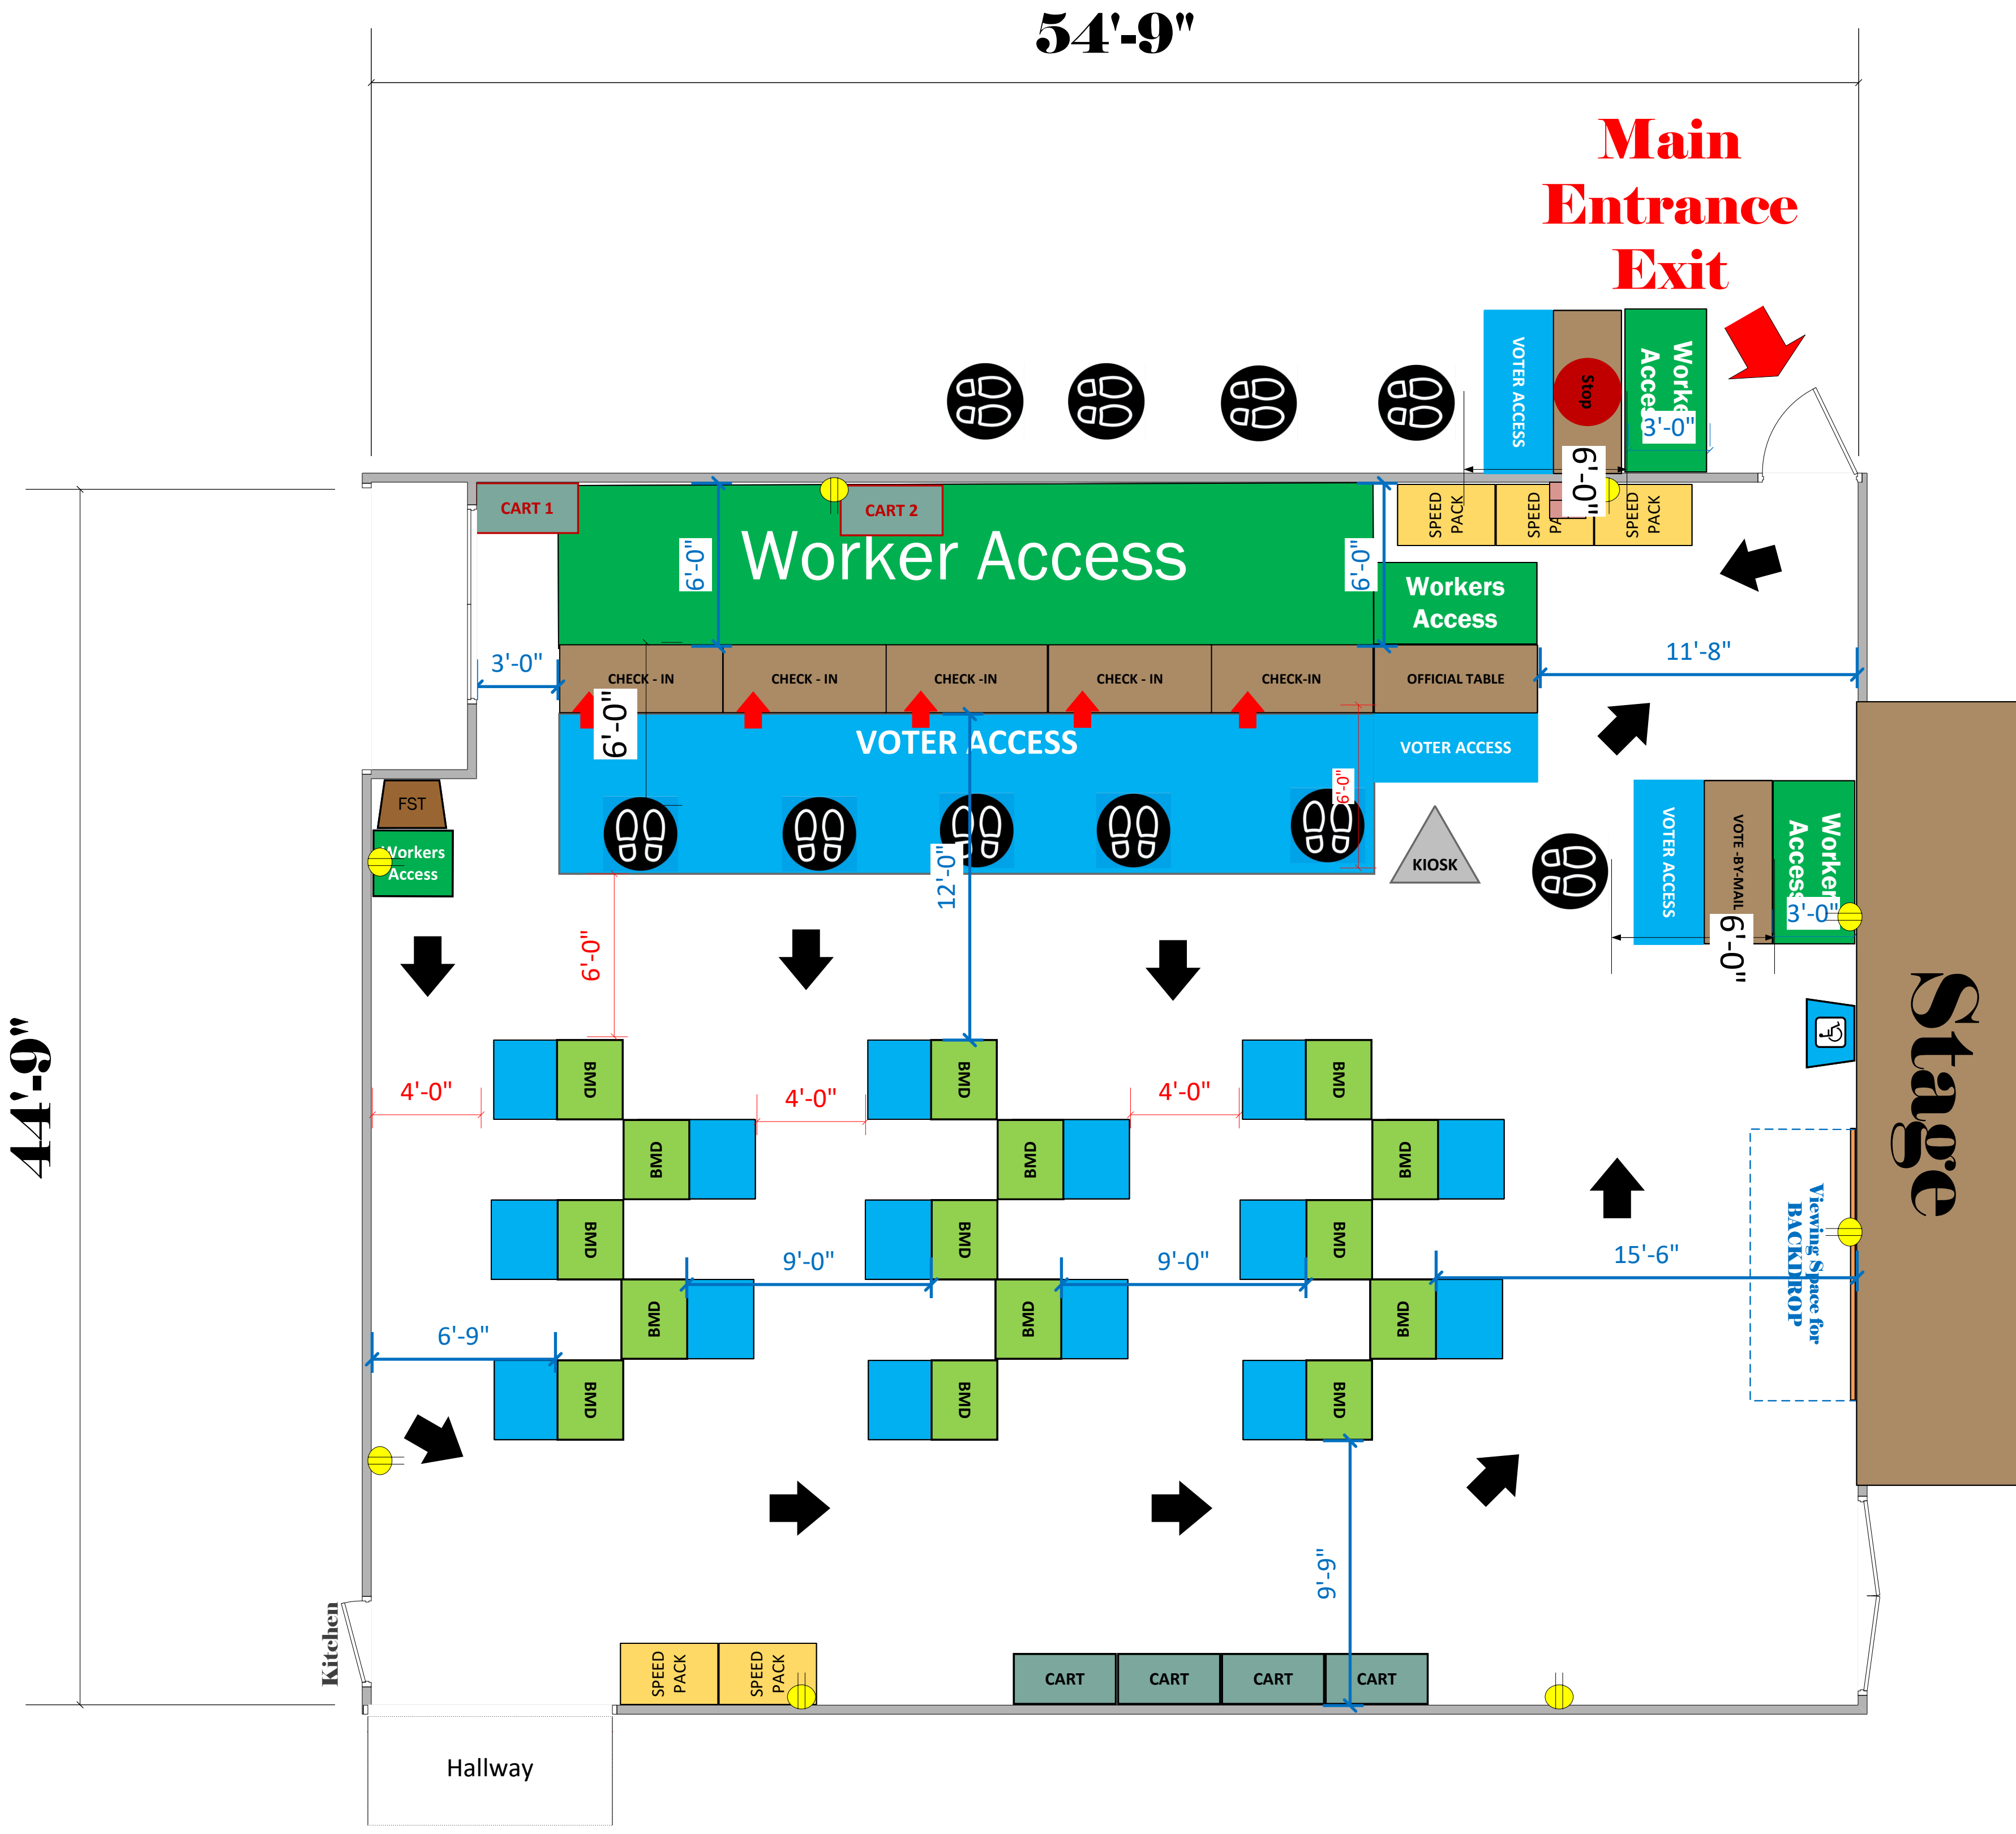

# Auditorium

(2,442 Sq. Ft.)

N

## LEGEND

Room Size	Dimension: 54' x 44'	Sq. Ft.: 2,442'
EPB	Primary:	Secondary:
BMD	Total: 15	Actual:
Circuits	Total:	Usable:
Floor Decals		
BALLOT MARKING DEVICE		
CHECK IN TABLE		
BMD CART		
BACKDROP		
KIOSK		
POWER OUTLET		
PROTRUDING OBJECT		
ROUTER		
POWER CORDS		

**Sierra Park  
Elementary School  
VC ID# 2494**

SCALE	1: 48
DRAWN BY	David Chaparro