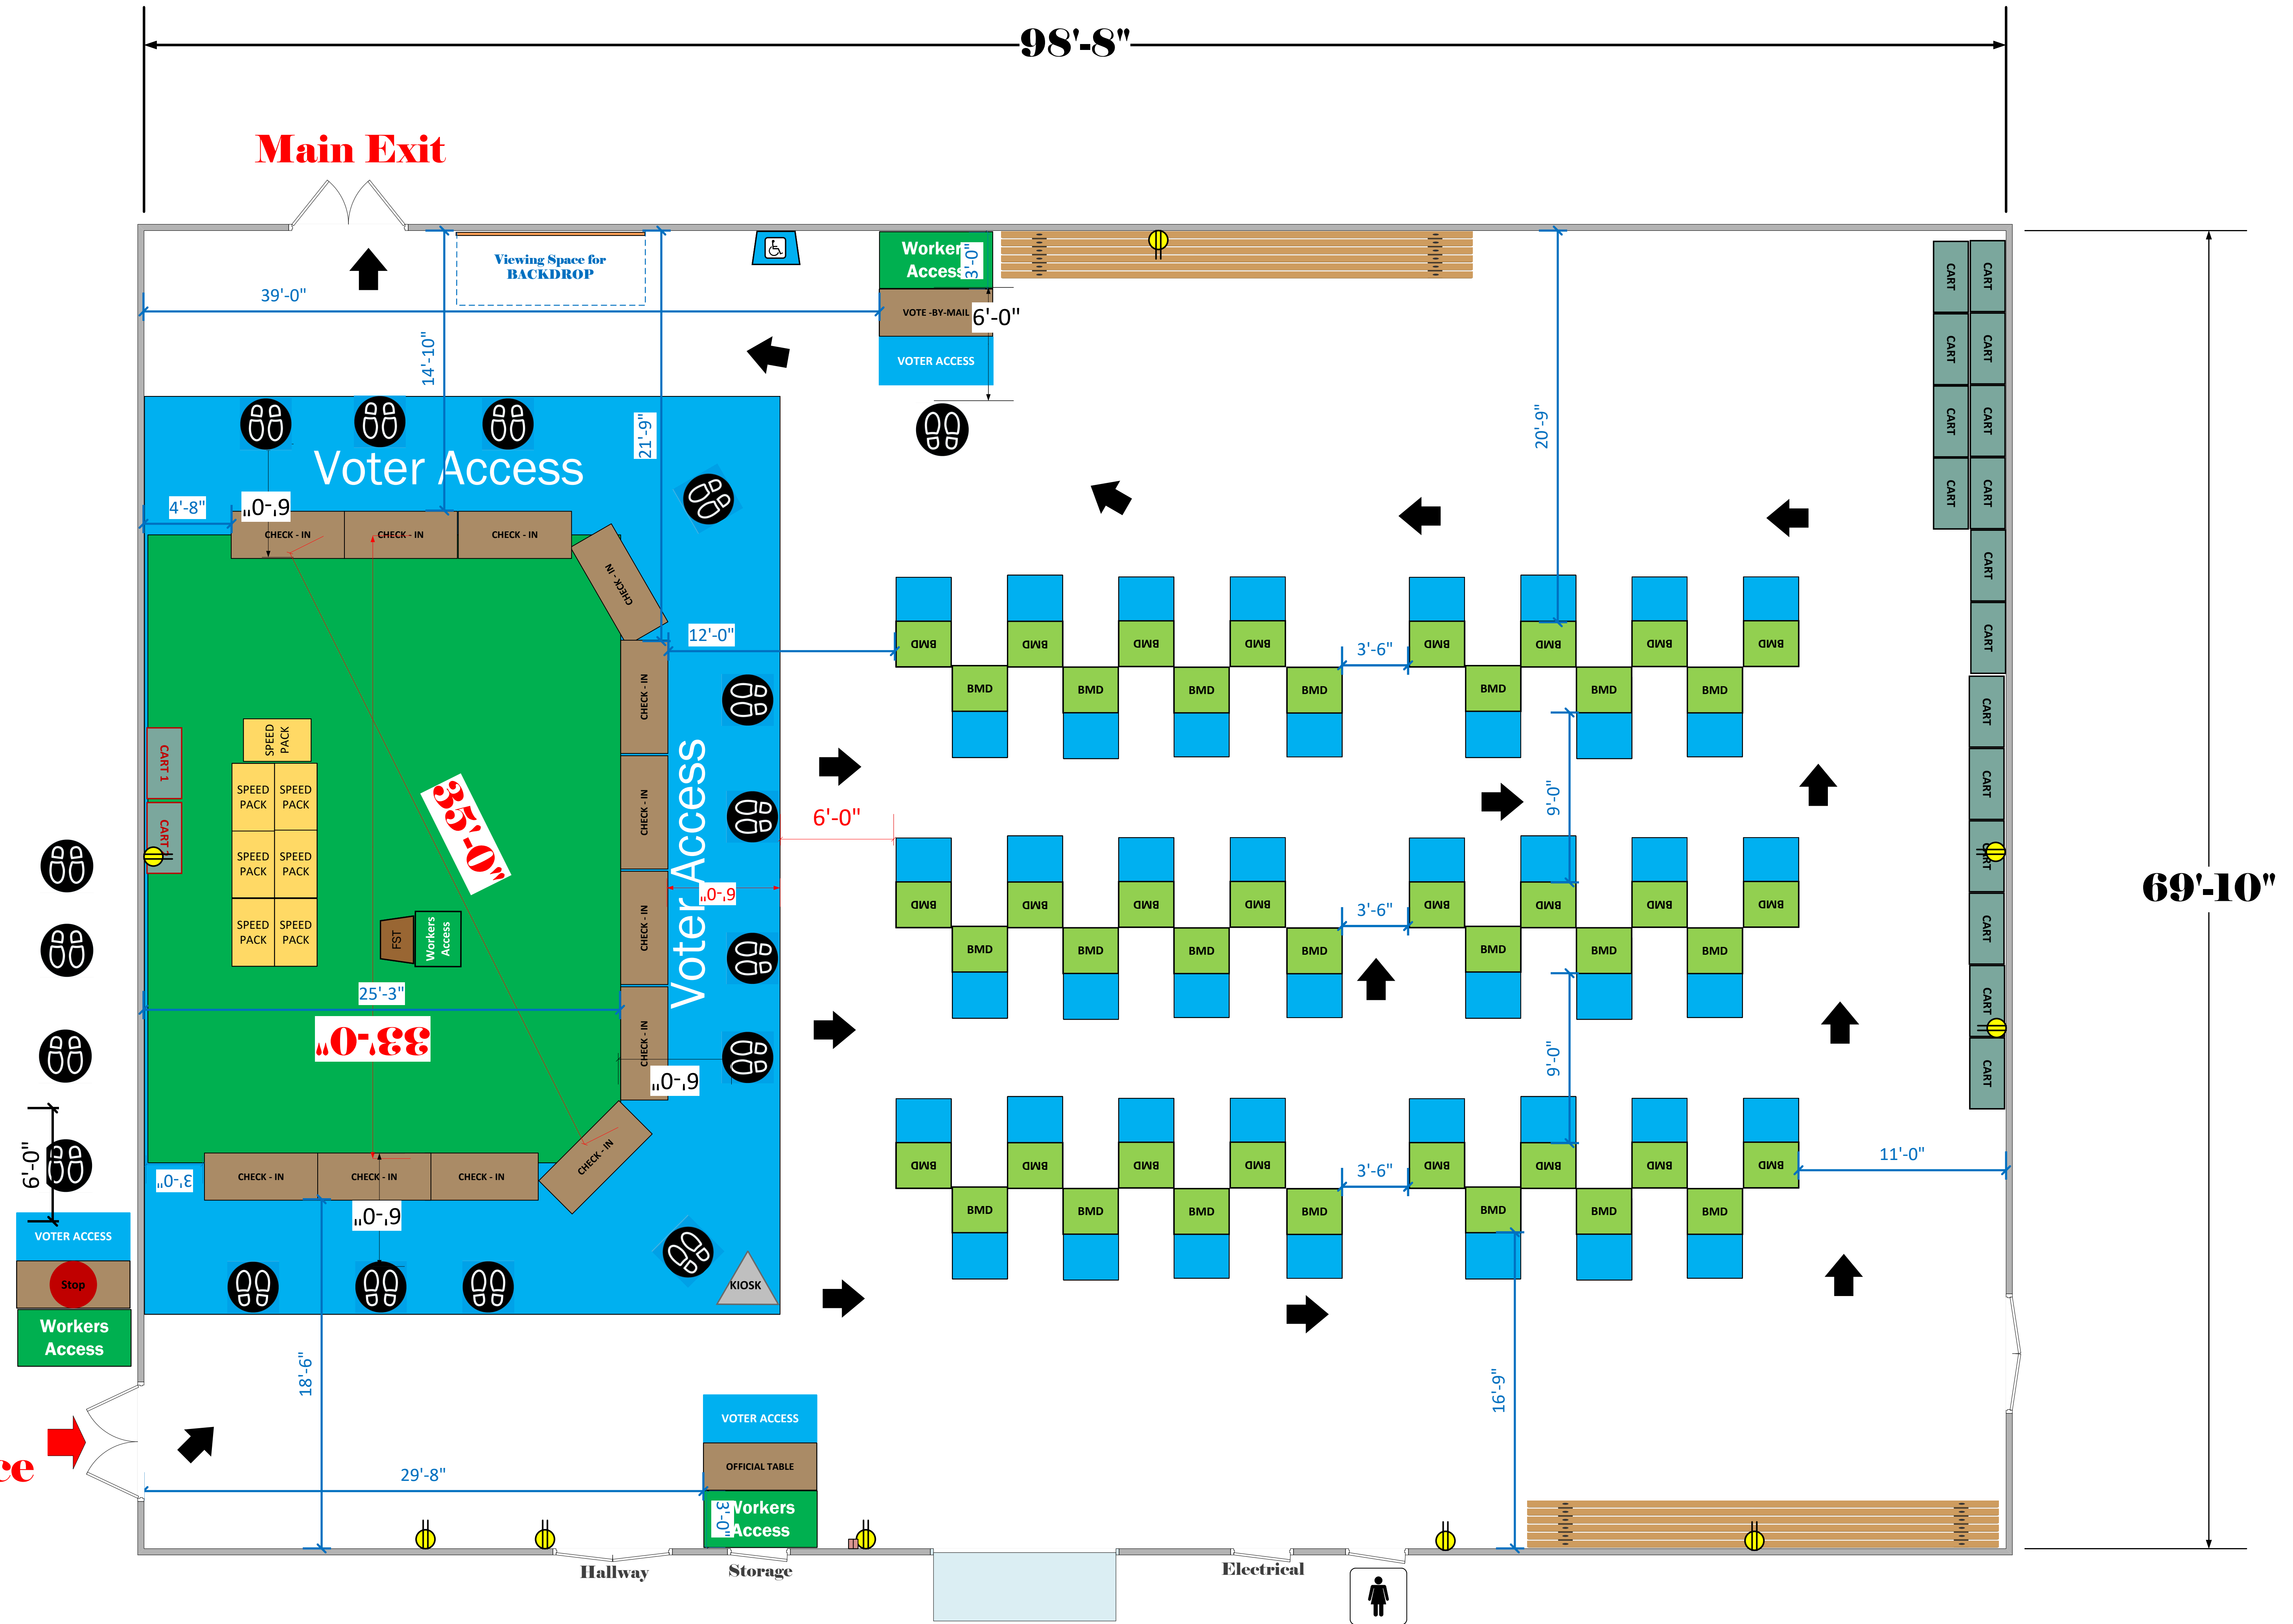

Boy's Gym (6,890 Sq. Ft.)

LEGEND

Room Size	Dimension: 98' x 69'	Sq. Ft.: 6,890'
EPB	Primary:	Secondary:
BMD	Total: 45	Actual:
Circuits	Total:	Usable:
Floor Decals		
BALLOT MARKING DEVICE		
CHECK IN TABLE		
BMD CART		
BACKDROP		
KIOSK		
POWER OUTLET		
PROTRUDING OBJECT		
ROUTER		
POWER CORDS		

Main Entrance →

Main Exit ↑

TITLE
**Bret Harte
Middle School
VC ID# 2530**

SCALE: 1: 48
DRAWN BY: **David Chaparro**