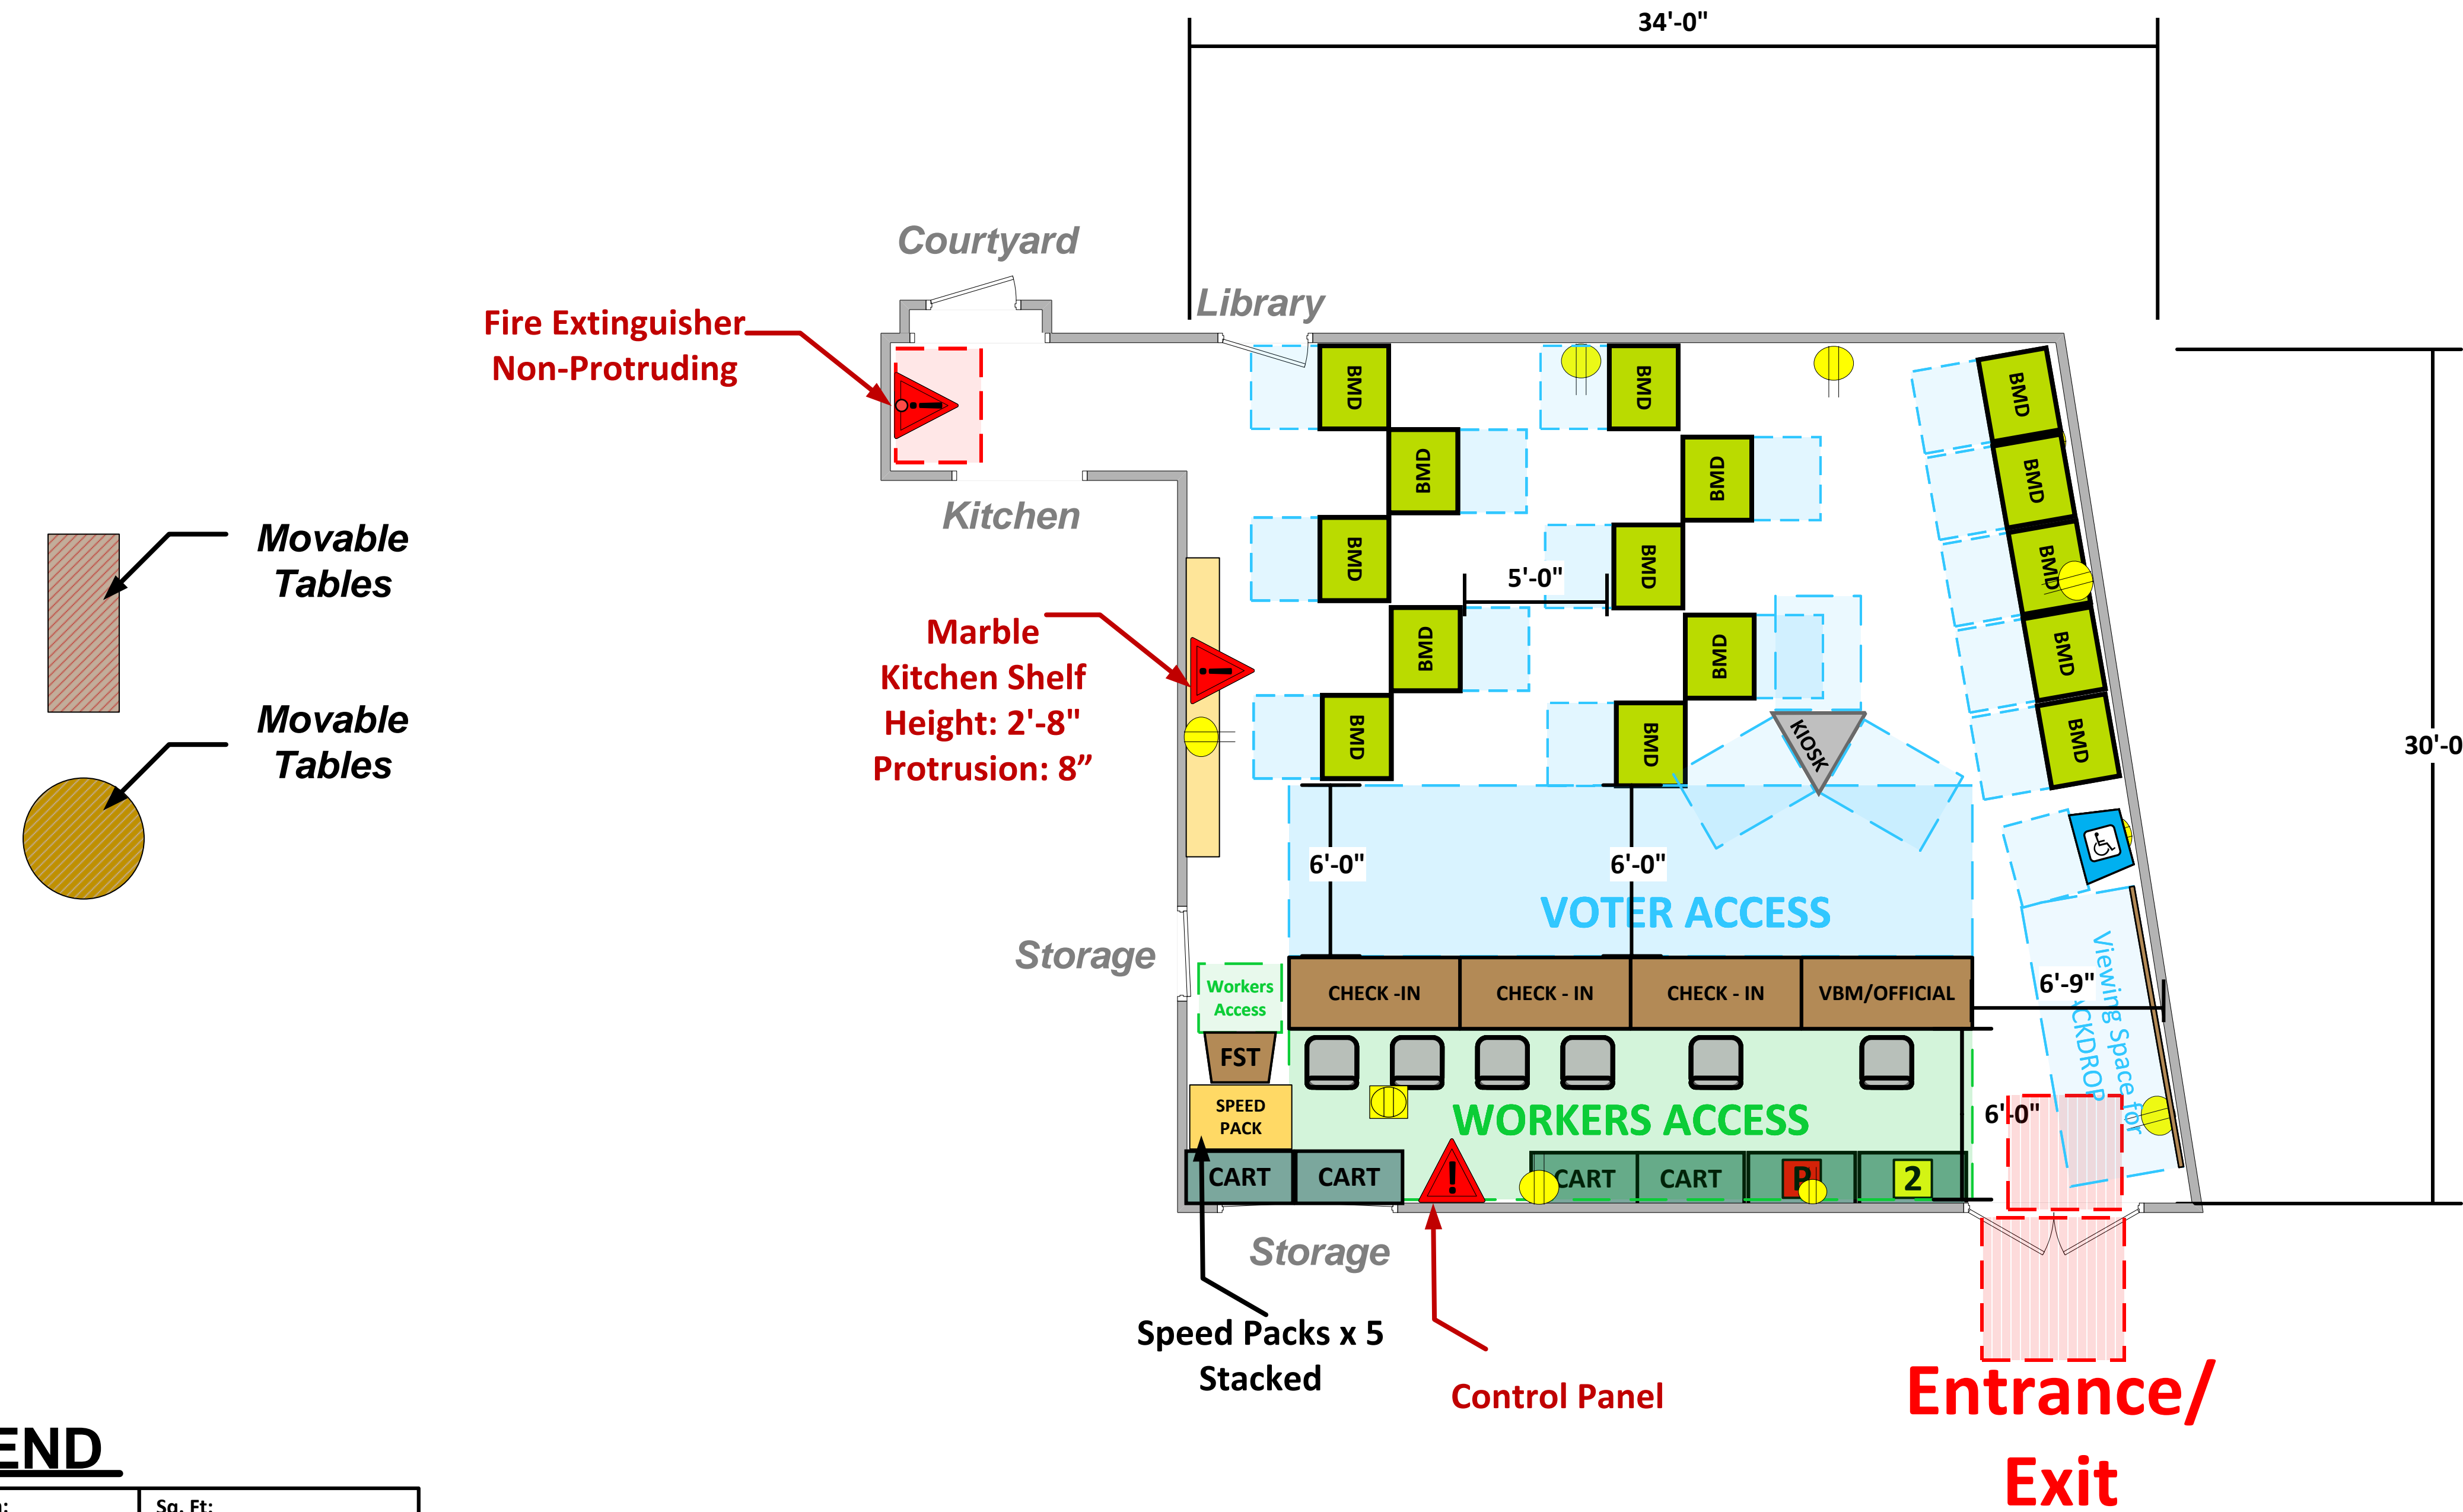

Community Room

(Usable 1,068 Sq. Ft.)

LEGEND

Room Size	Dimension: Usable	Sq. Ft: 1,068
Number of BMDs	15	
POWER OUTLET		
PROTRUDING OBJECT		
Do Not Block Area		

TITLE

VCID 256
Signal Hill Public Library

Each chair at a CHECK-IN station equals one ePollbook

Equipment By: Ryan Rivas	Date: 11/30/23
Skeleton Drawn By: Ryan Rivas	Date: 11/30/23
Scale: 1/4" inches = 1' Ft.	