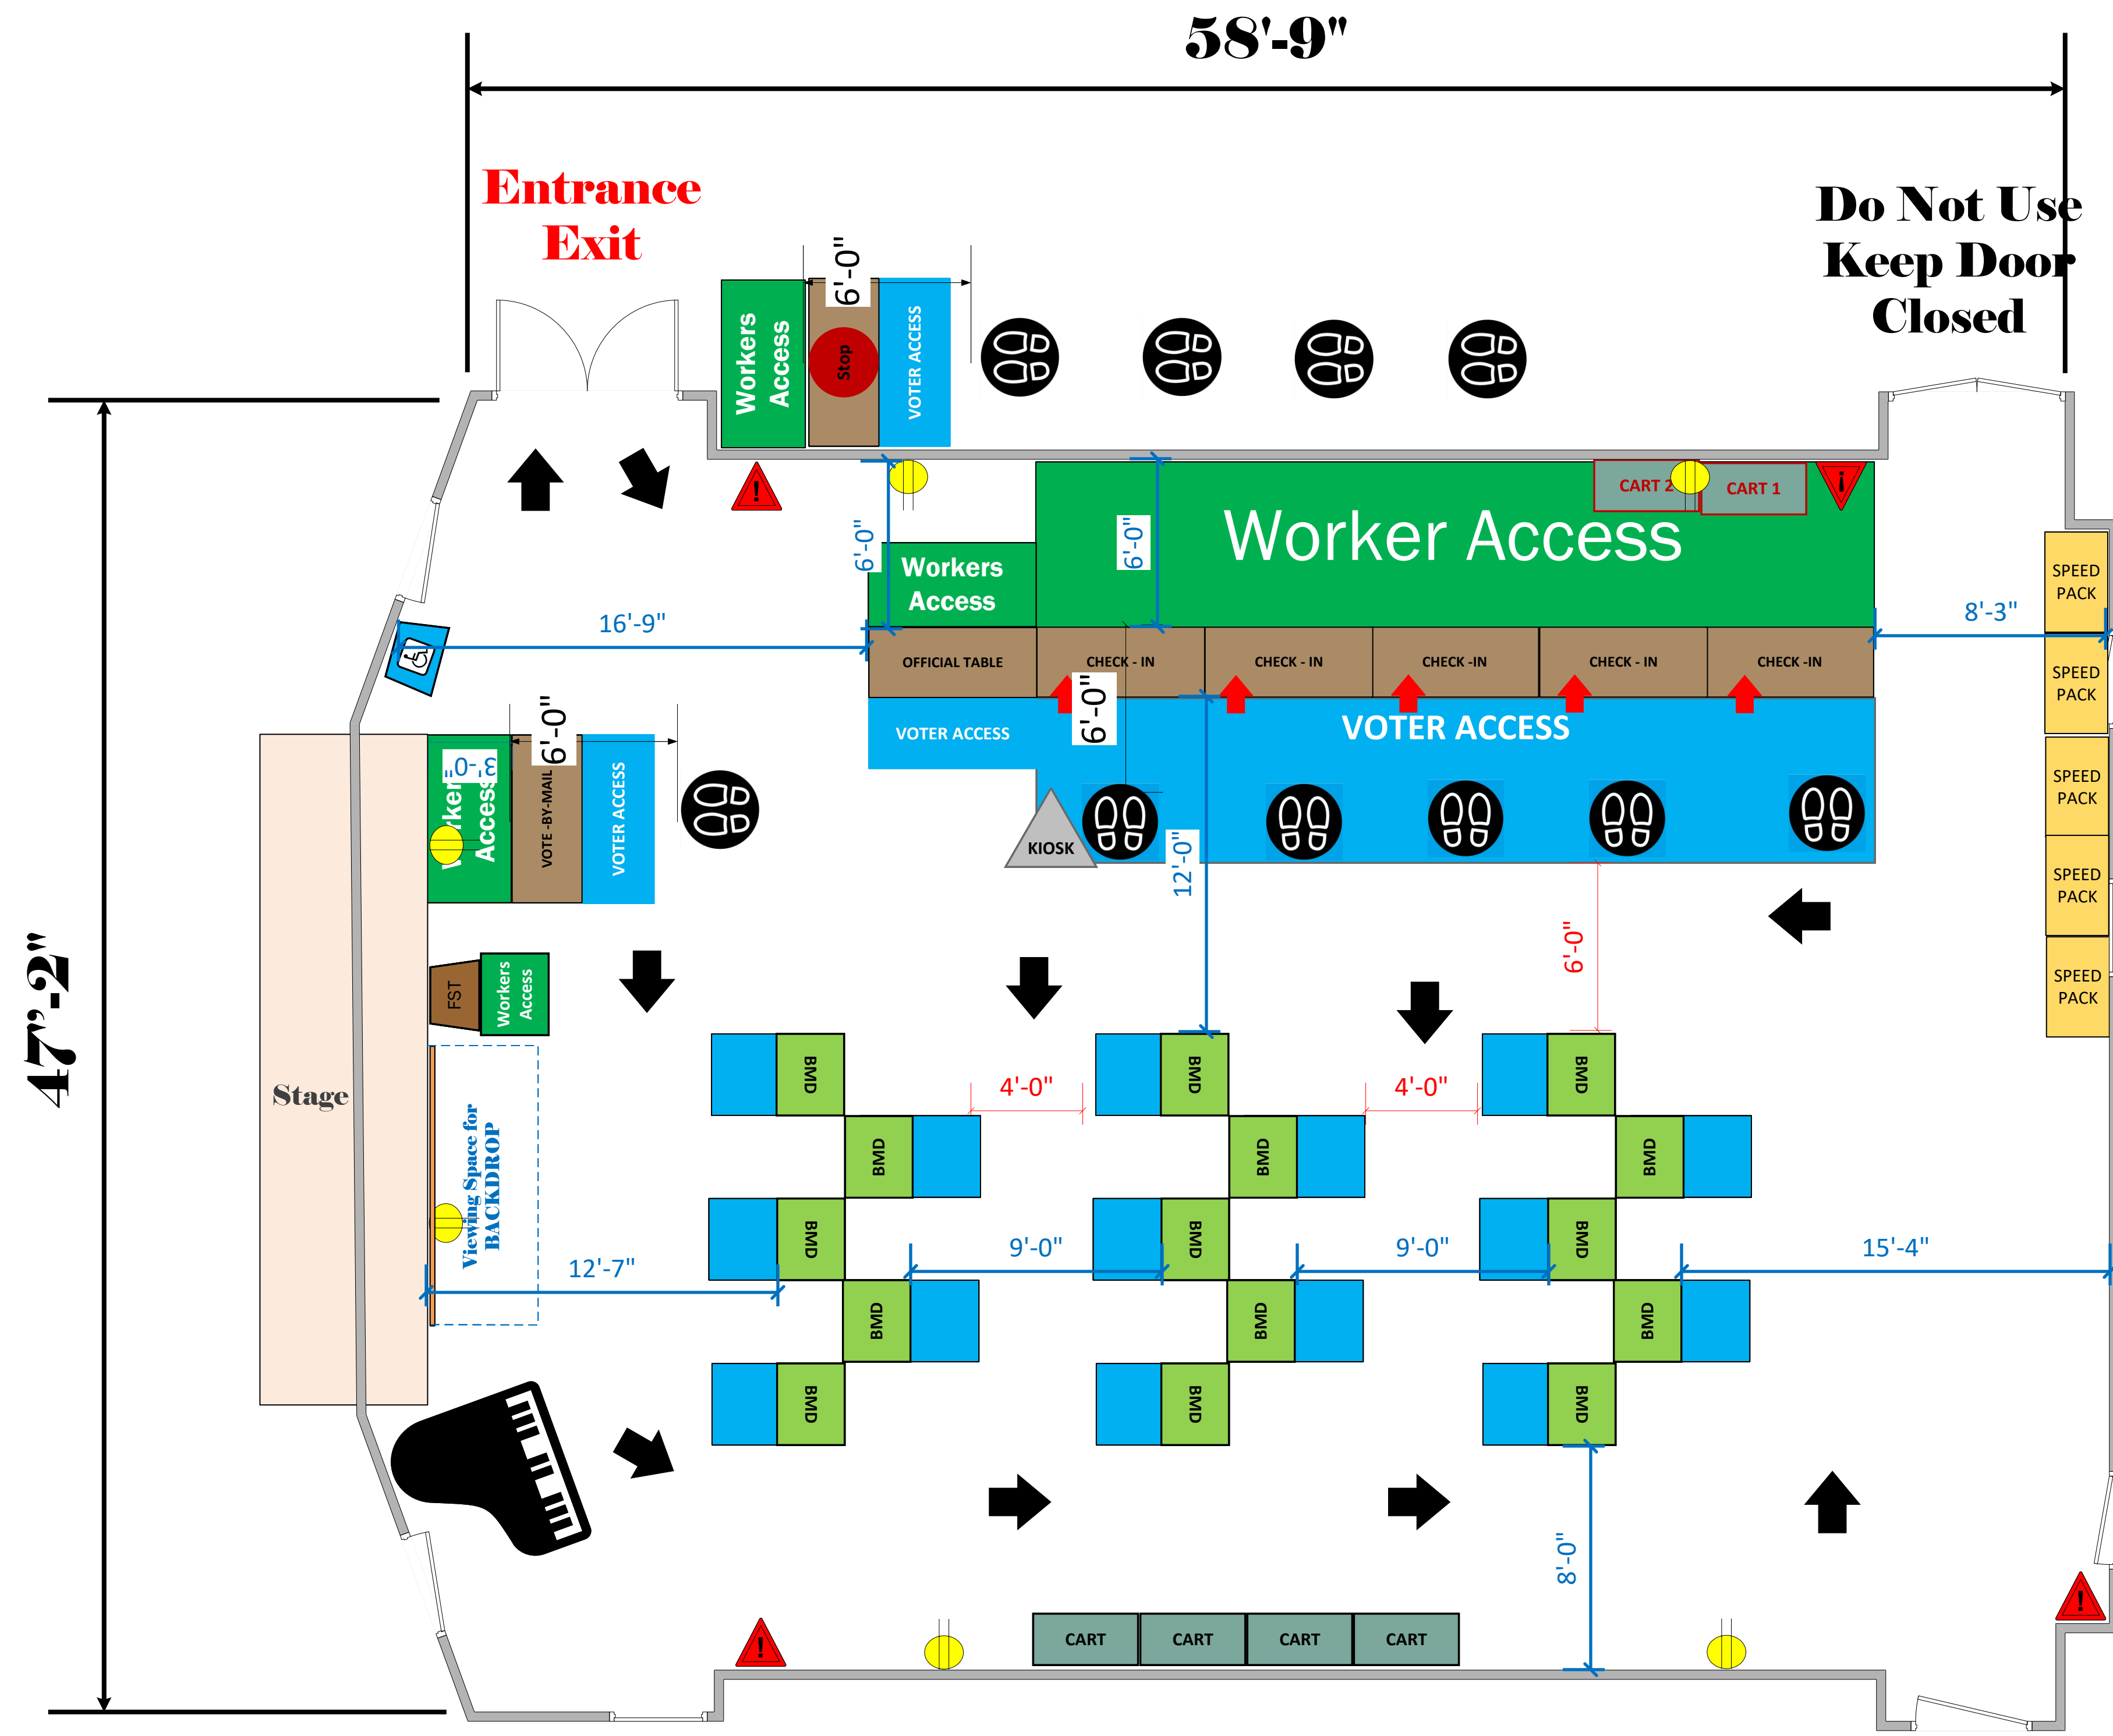

Auditorium (2,771 Sq. Ft.)

LEGEND

Room Size	Dimension: 58'-9" x 47'-2"	Sq. Ft.: 2,771'
EPB	Primary:	Secondary:
BMD	Total: 15	Actual:
Circuits	Total:	Usable:
Floor Decals		
BALLOT MARKING DEVICE		
CHECK IN TABLE		
BMD CART		
BACKDROP		
KIOSK		
POWER OUTLET		
PROTRUDING OBJECT		
ROUTER		
POWER CORDS		

**Do Not Use
Keep Door
Closed**

**Entrance
Exit**

**Atwater Avenue
Elementary School
VC ID# 2569**

SCALE: 1:48
DRAWN BY: Margarita Flores