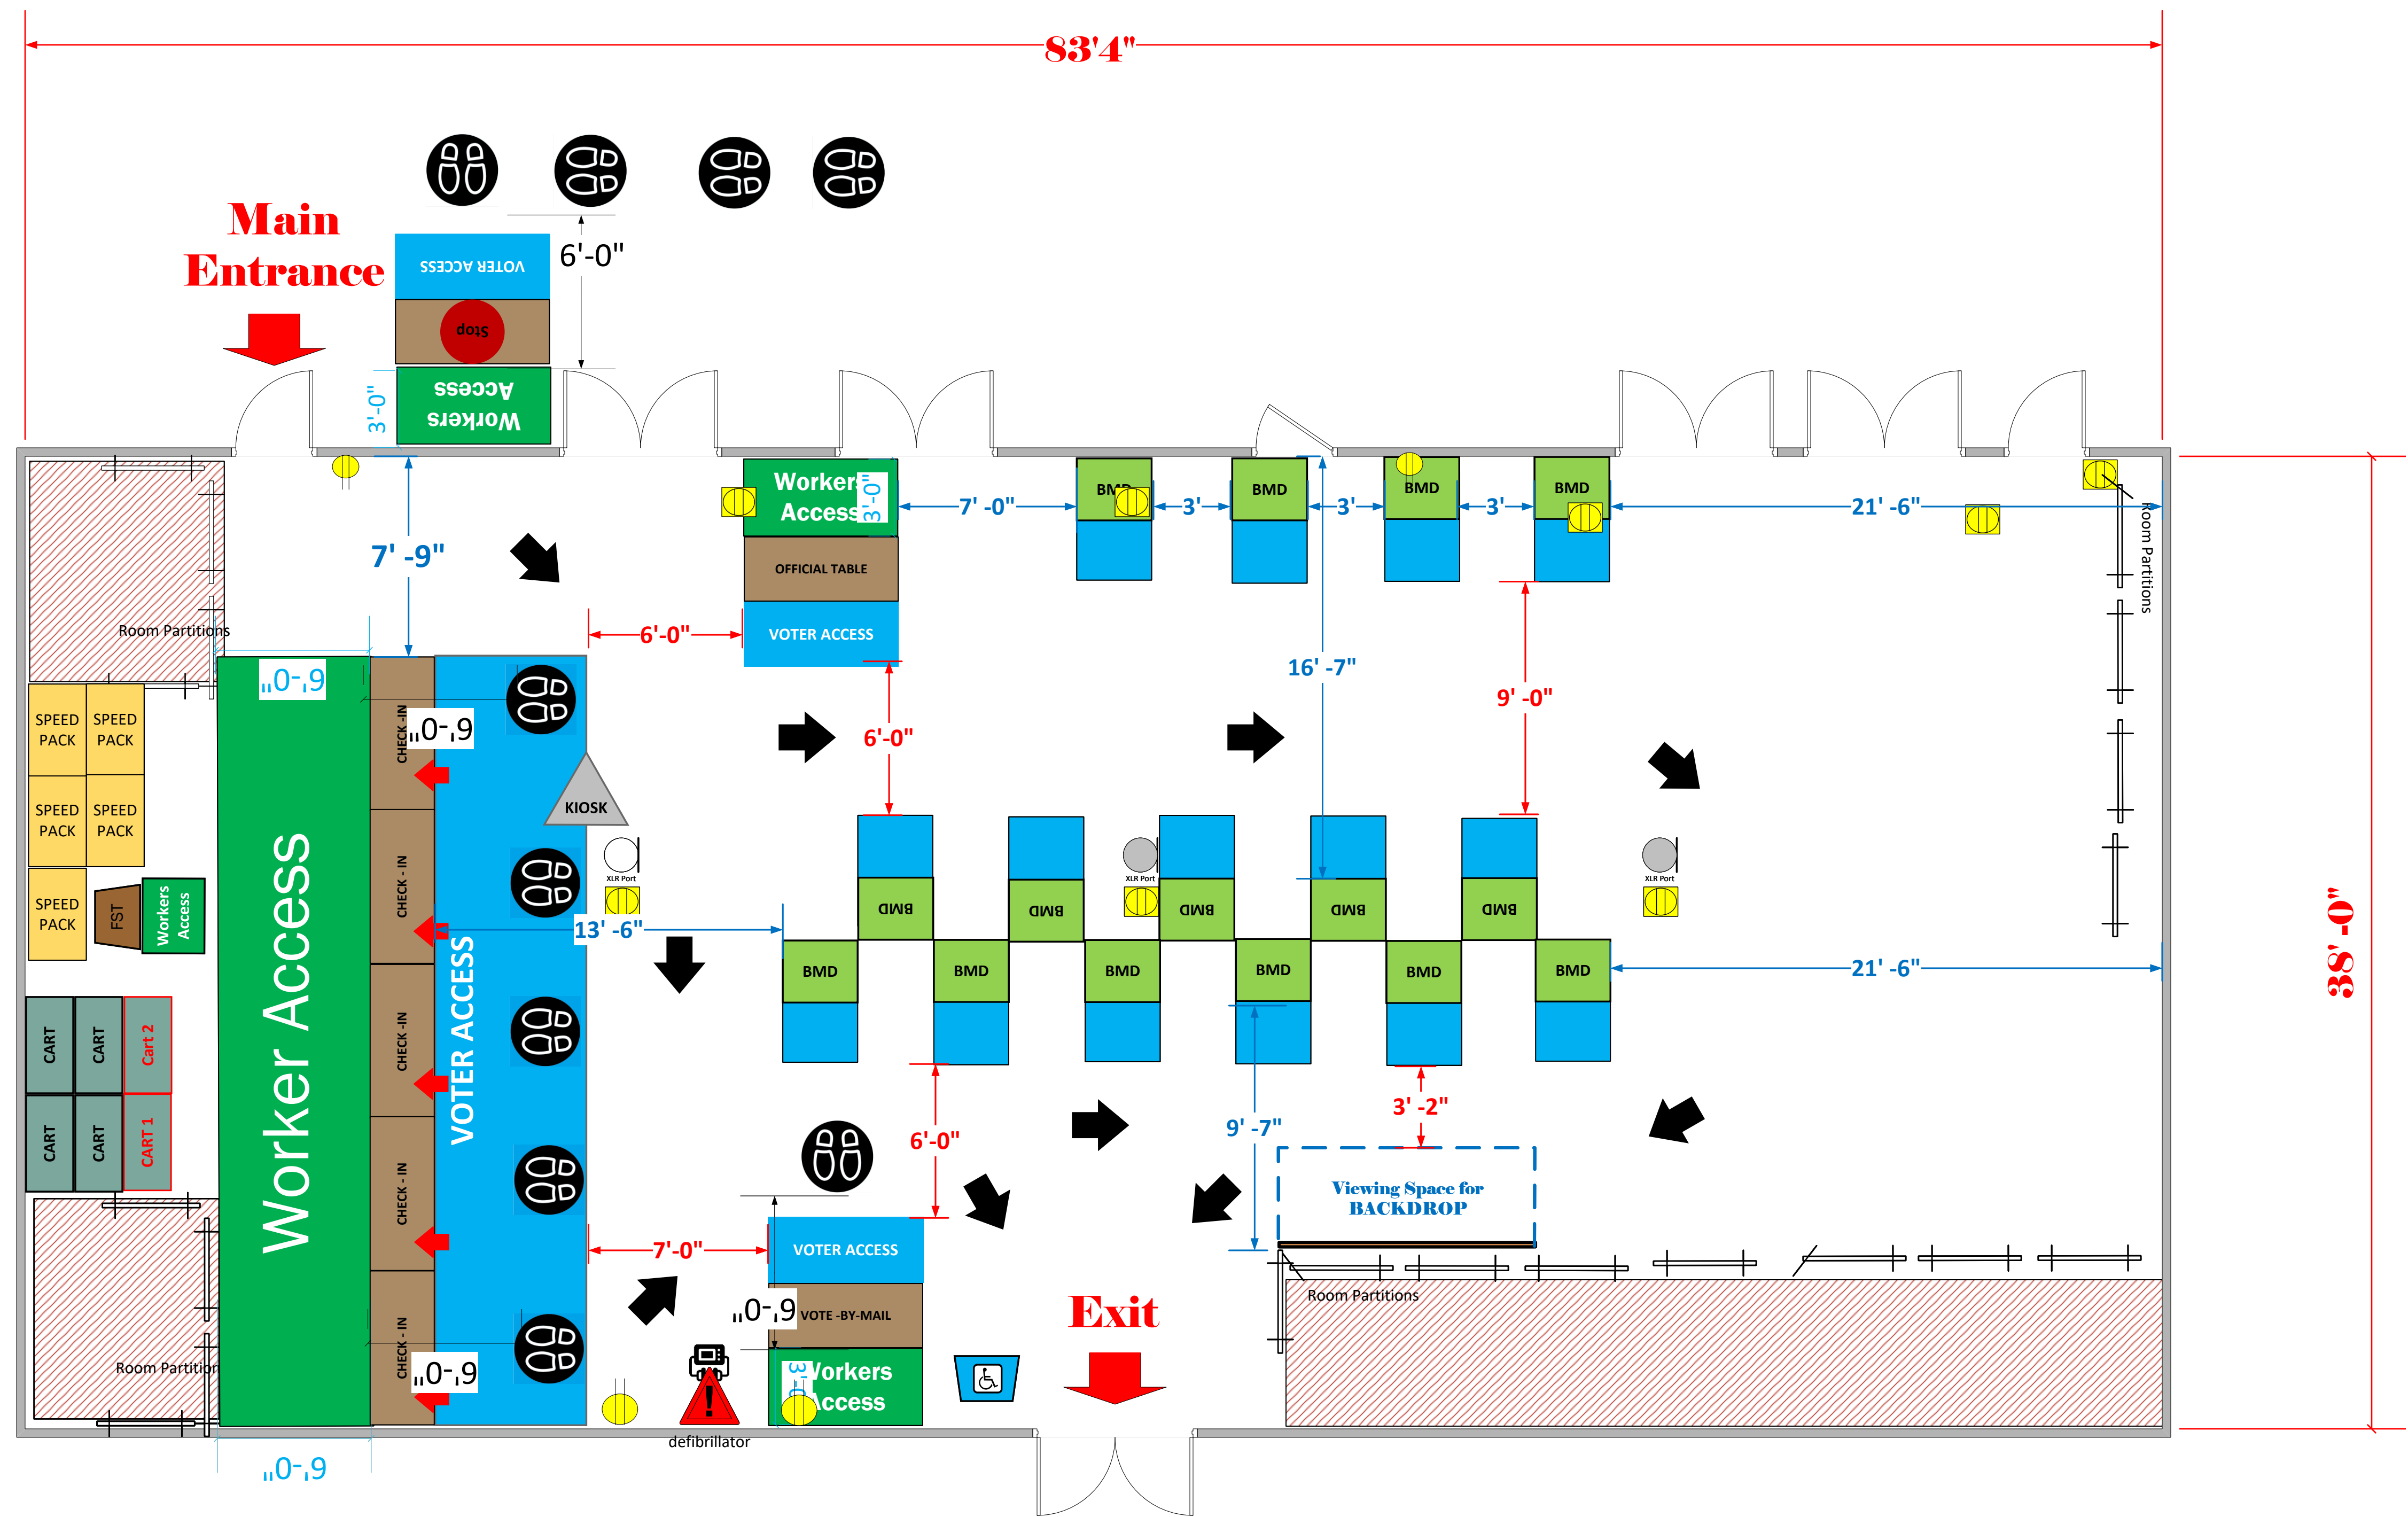

Community Room (3173 Sq Ft)

LEGEND

Room Size	Dimension: 83 x 38	Sq. Ft.: 3173
EPB	Primary: 5	Secondary: Pending
BMD	Total: 15	Actual: 15
Circuits	Total: Pending	Usable: Pending
Floor Decals		
BALLOT MARKING DEVICE		
CHECK IN TABLE		
BMD CART		
BACKDROP		
KIOSK		
POWER OUTLET		
PROTRUDING OBJECT		
ROUTER		
POWER CORDS		

TITLE
**South Pasadena Public
Library VC # 257**

SCALE
1:48

DRAWN BY
Roy Welch