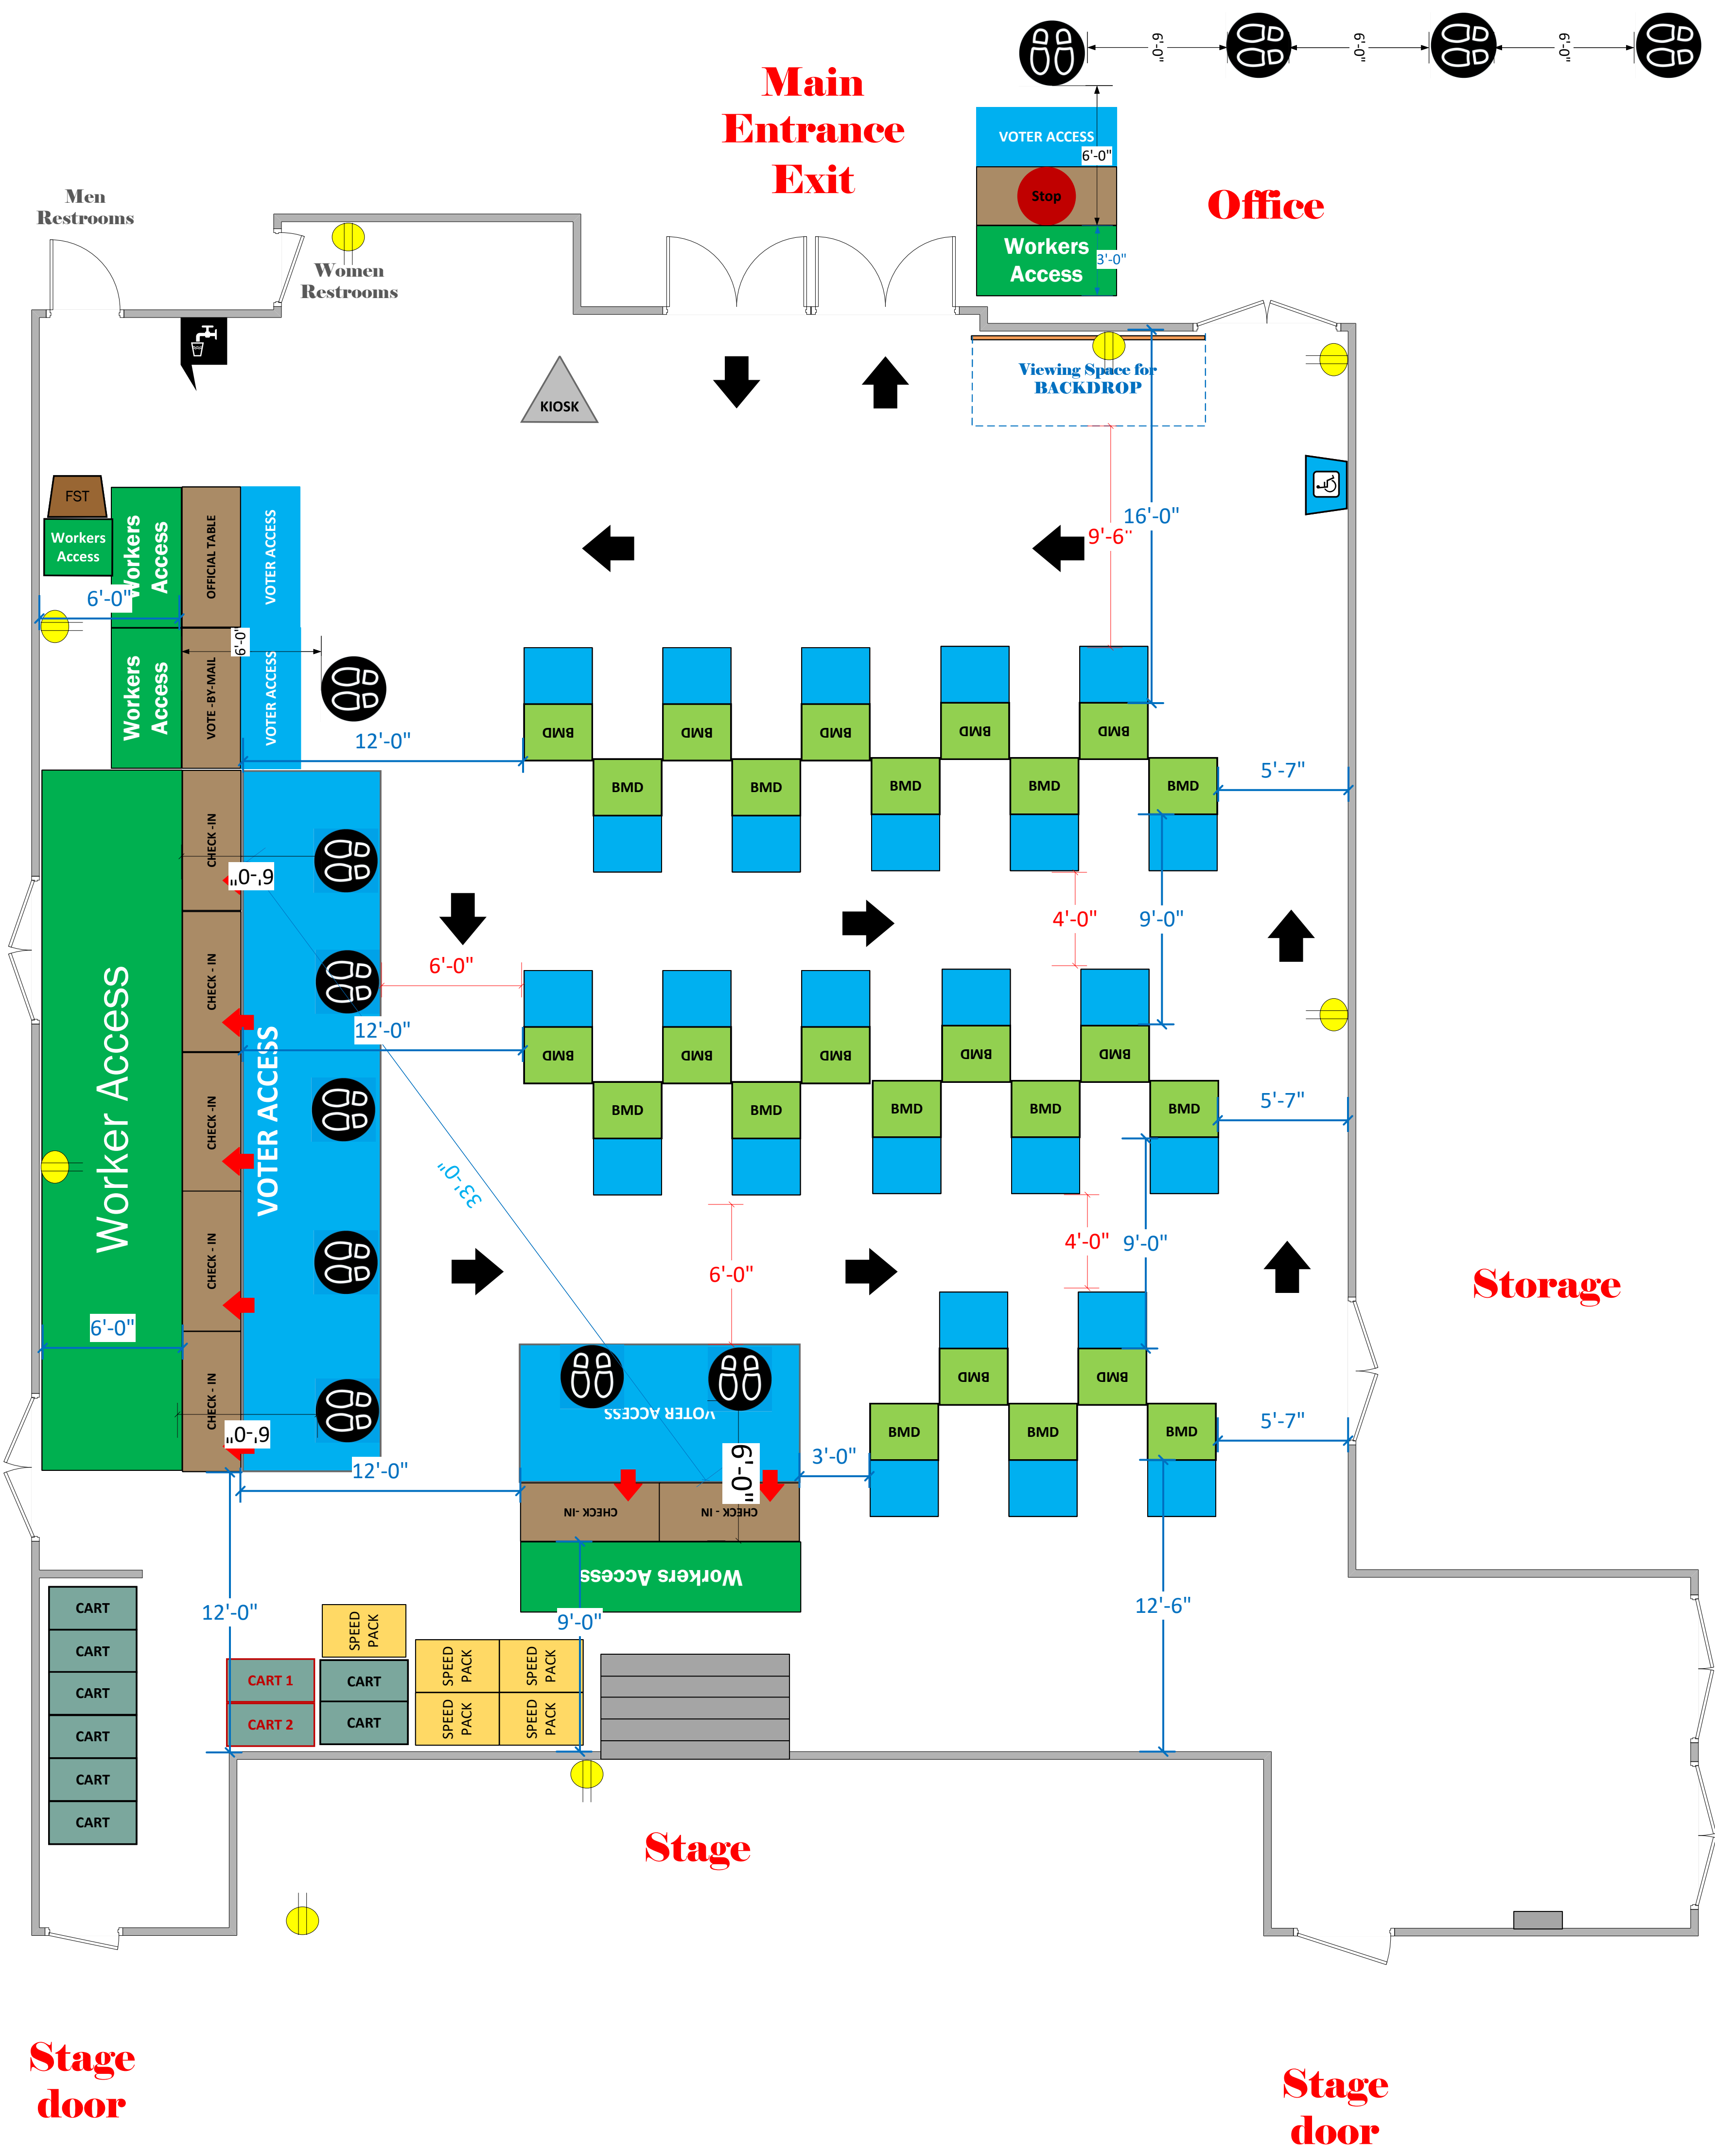

# MultiPurpose Room (3192 Sq. Ft)

## LEGEND

Room Size	Dimension: 56 x 57	Sq. Ft: 3192
EPB	Primary: 5	Secondary:
BMD	Total: 25	Actual:
Circuits	Total:	Usable:
Floor Decals		
BALLOT MARKING DEVICE		
CHECK IN TABLE		
BMD CART		
BACKDROP		
KIOSK		
POWER OUTLET		
PROTRUDING OBJECT		
ROUTER		
POWER CORDS		

TITLE

**2584 La Mesa  
Junior High School**

SCALE	1: 48
DRAWN BY	Jaime Young