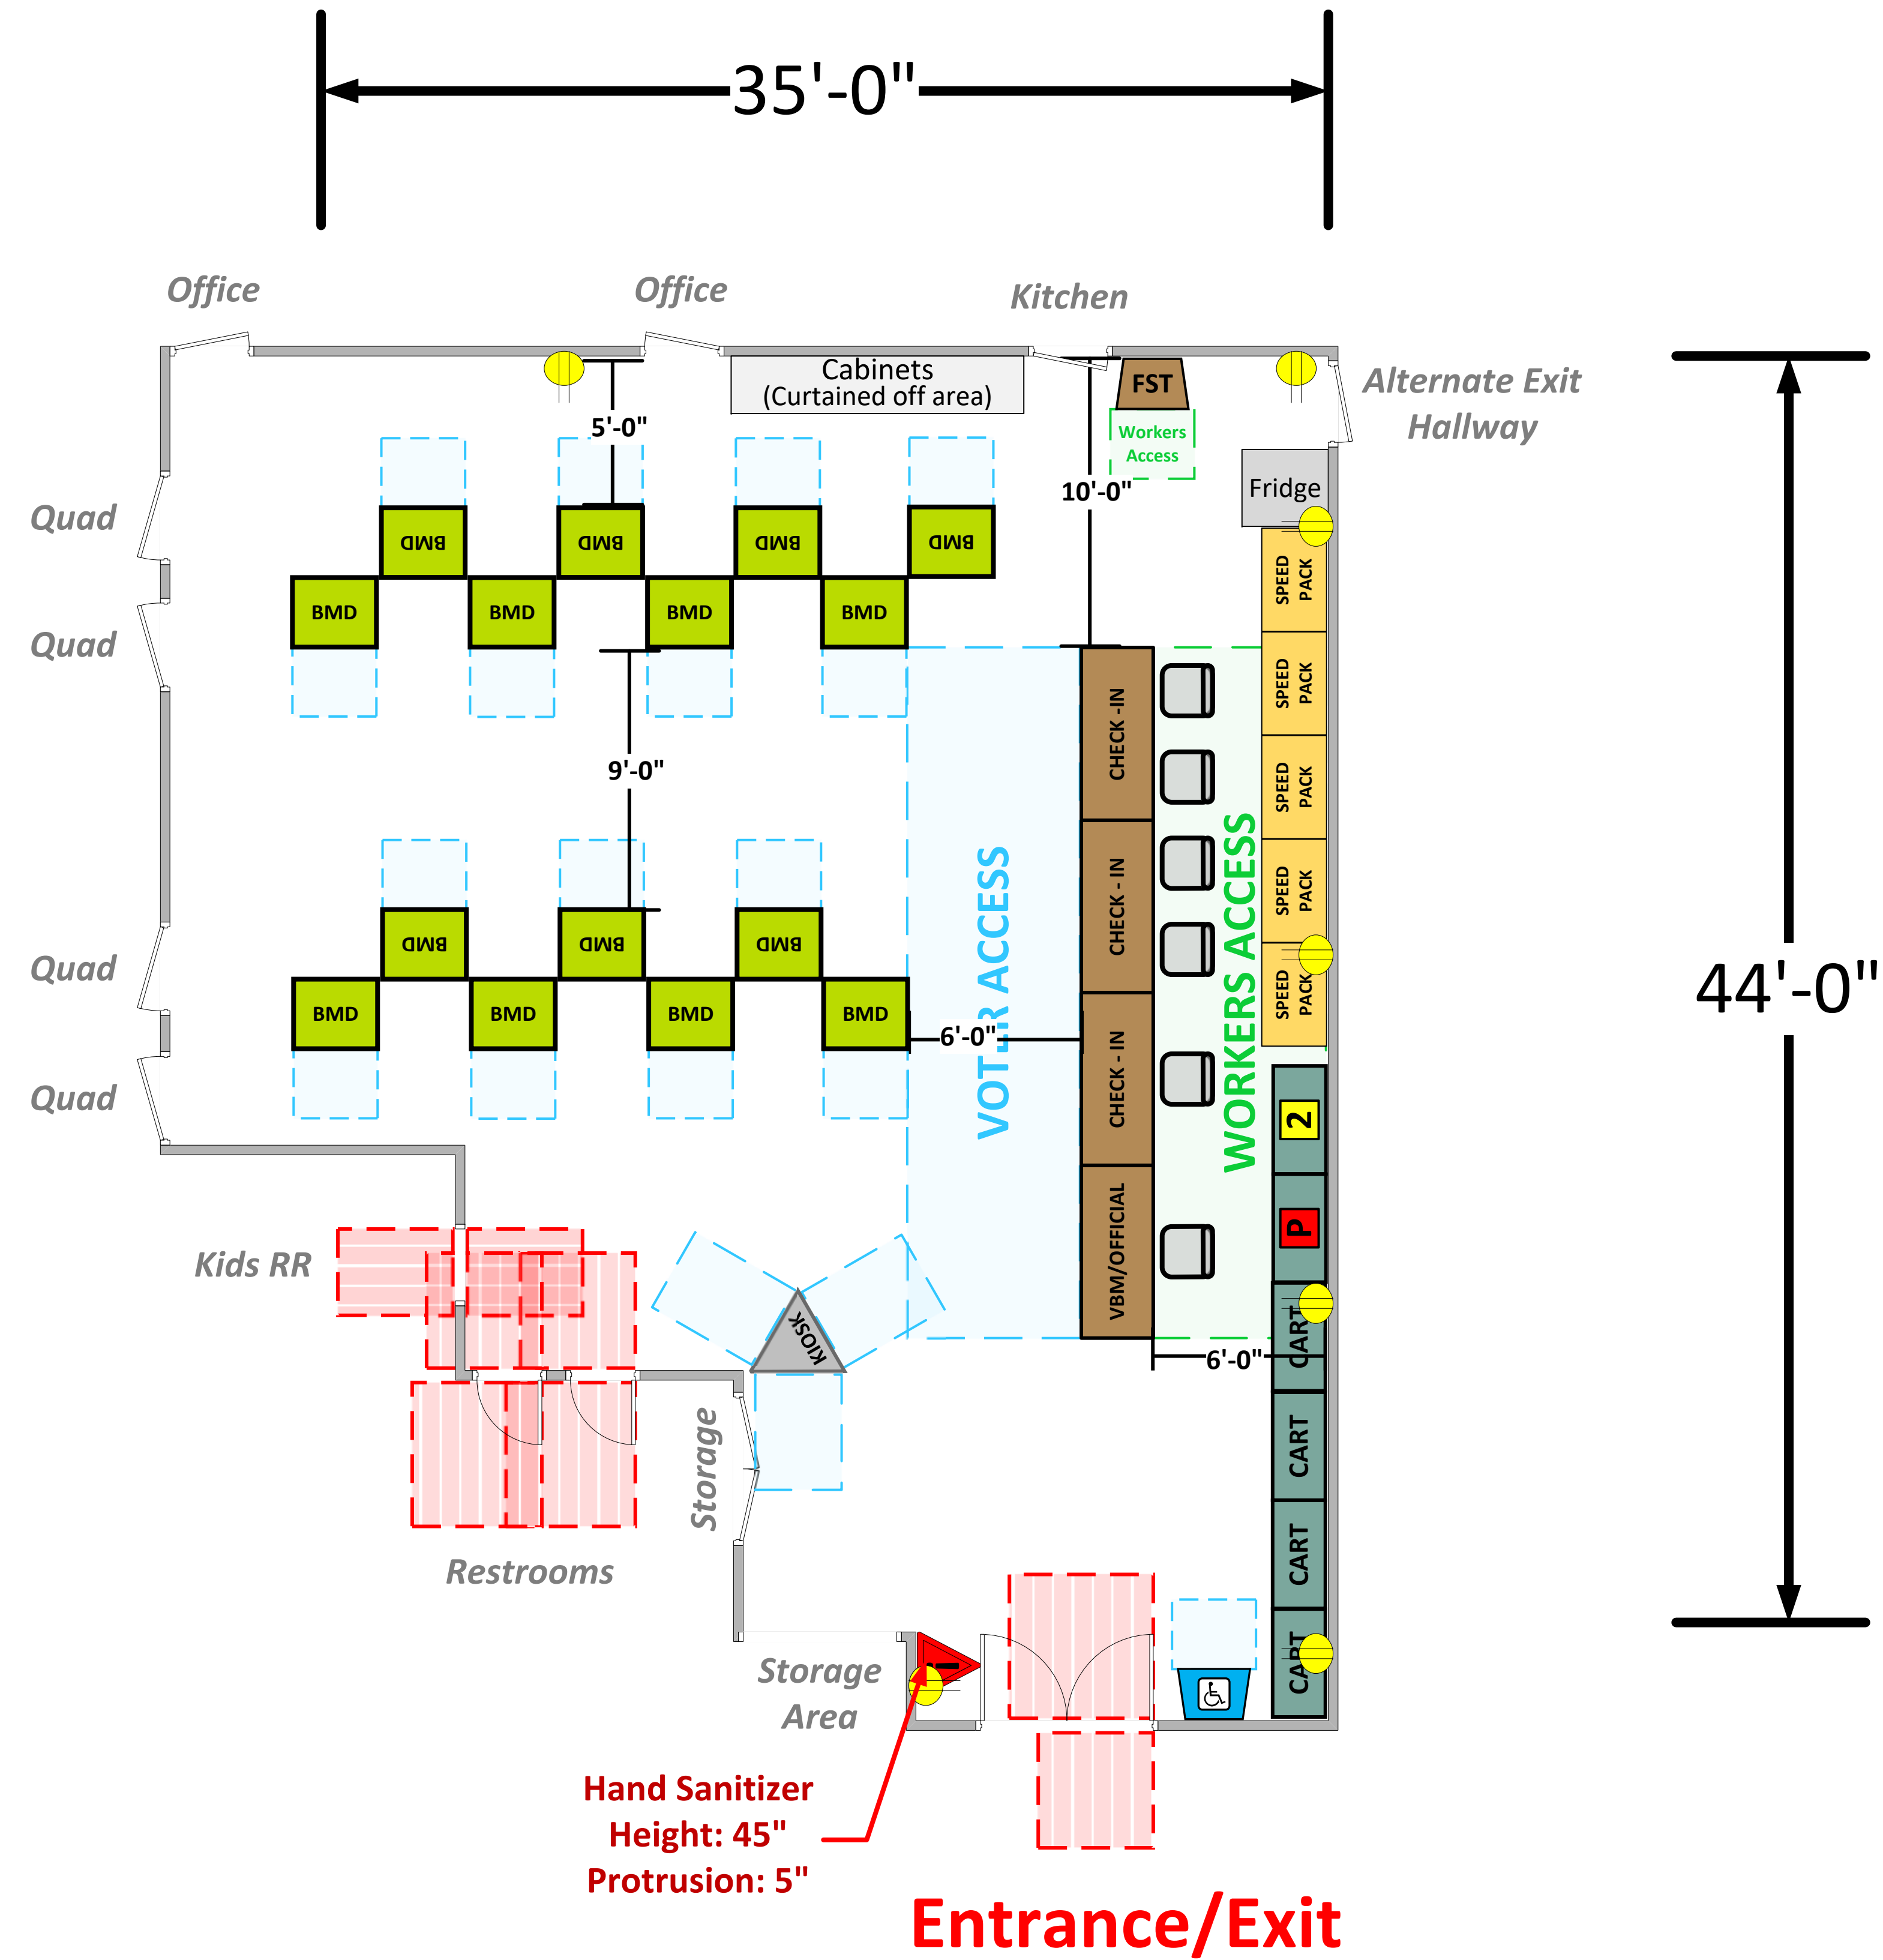

# Multi-Purpose Room (1,540 Usable Sq. Ft.)

## LEGEND

Room Size	Dimension: 35' x 44'	Sq. Ft: 1,540'
Number of BMDs	15	
POWER OUTLET		
PROTRUDING OBJECT		
Do Not Block Area		

TITLE

**VCID 26707**  
**Calvary Baptist Church of Pacoima**

**Each chair at a CHECK-IN station equals one ePollbook**

Equipment By: <b>Dustin Fuller</b>	Date: <b>04/22/2026</b>
Skeleton Drawn By: <b>David Chaparro</b>	Date: <b>04/17/26</b>
Scale: <b>1/4" inches = 1' Ft.</b>	