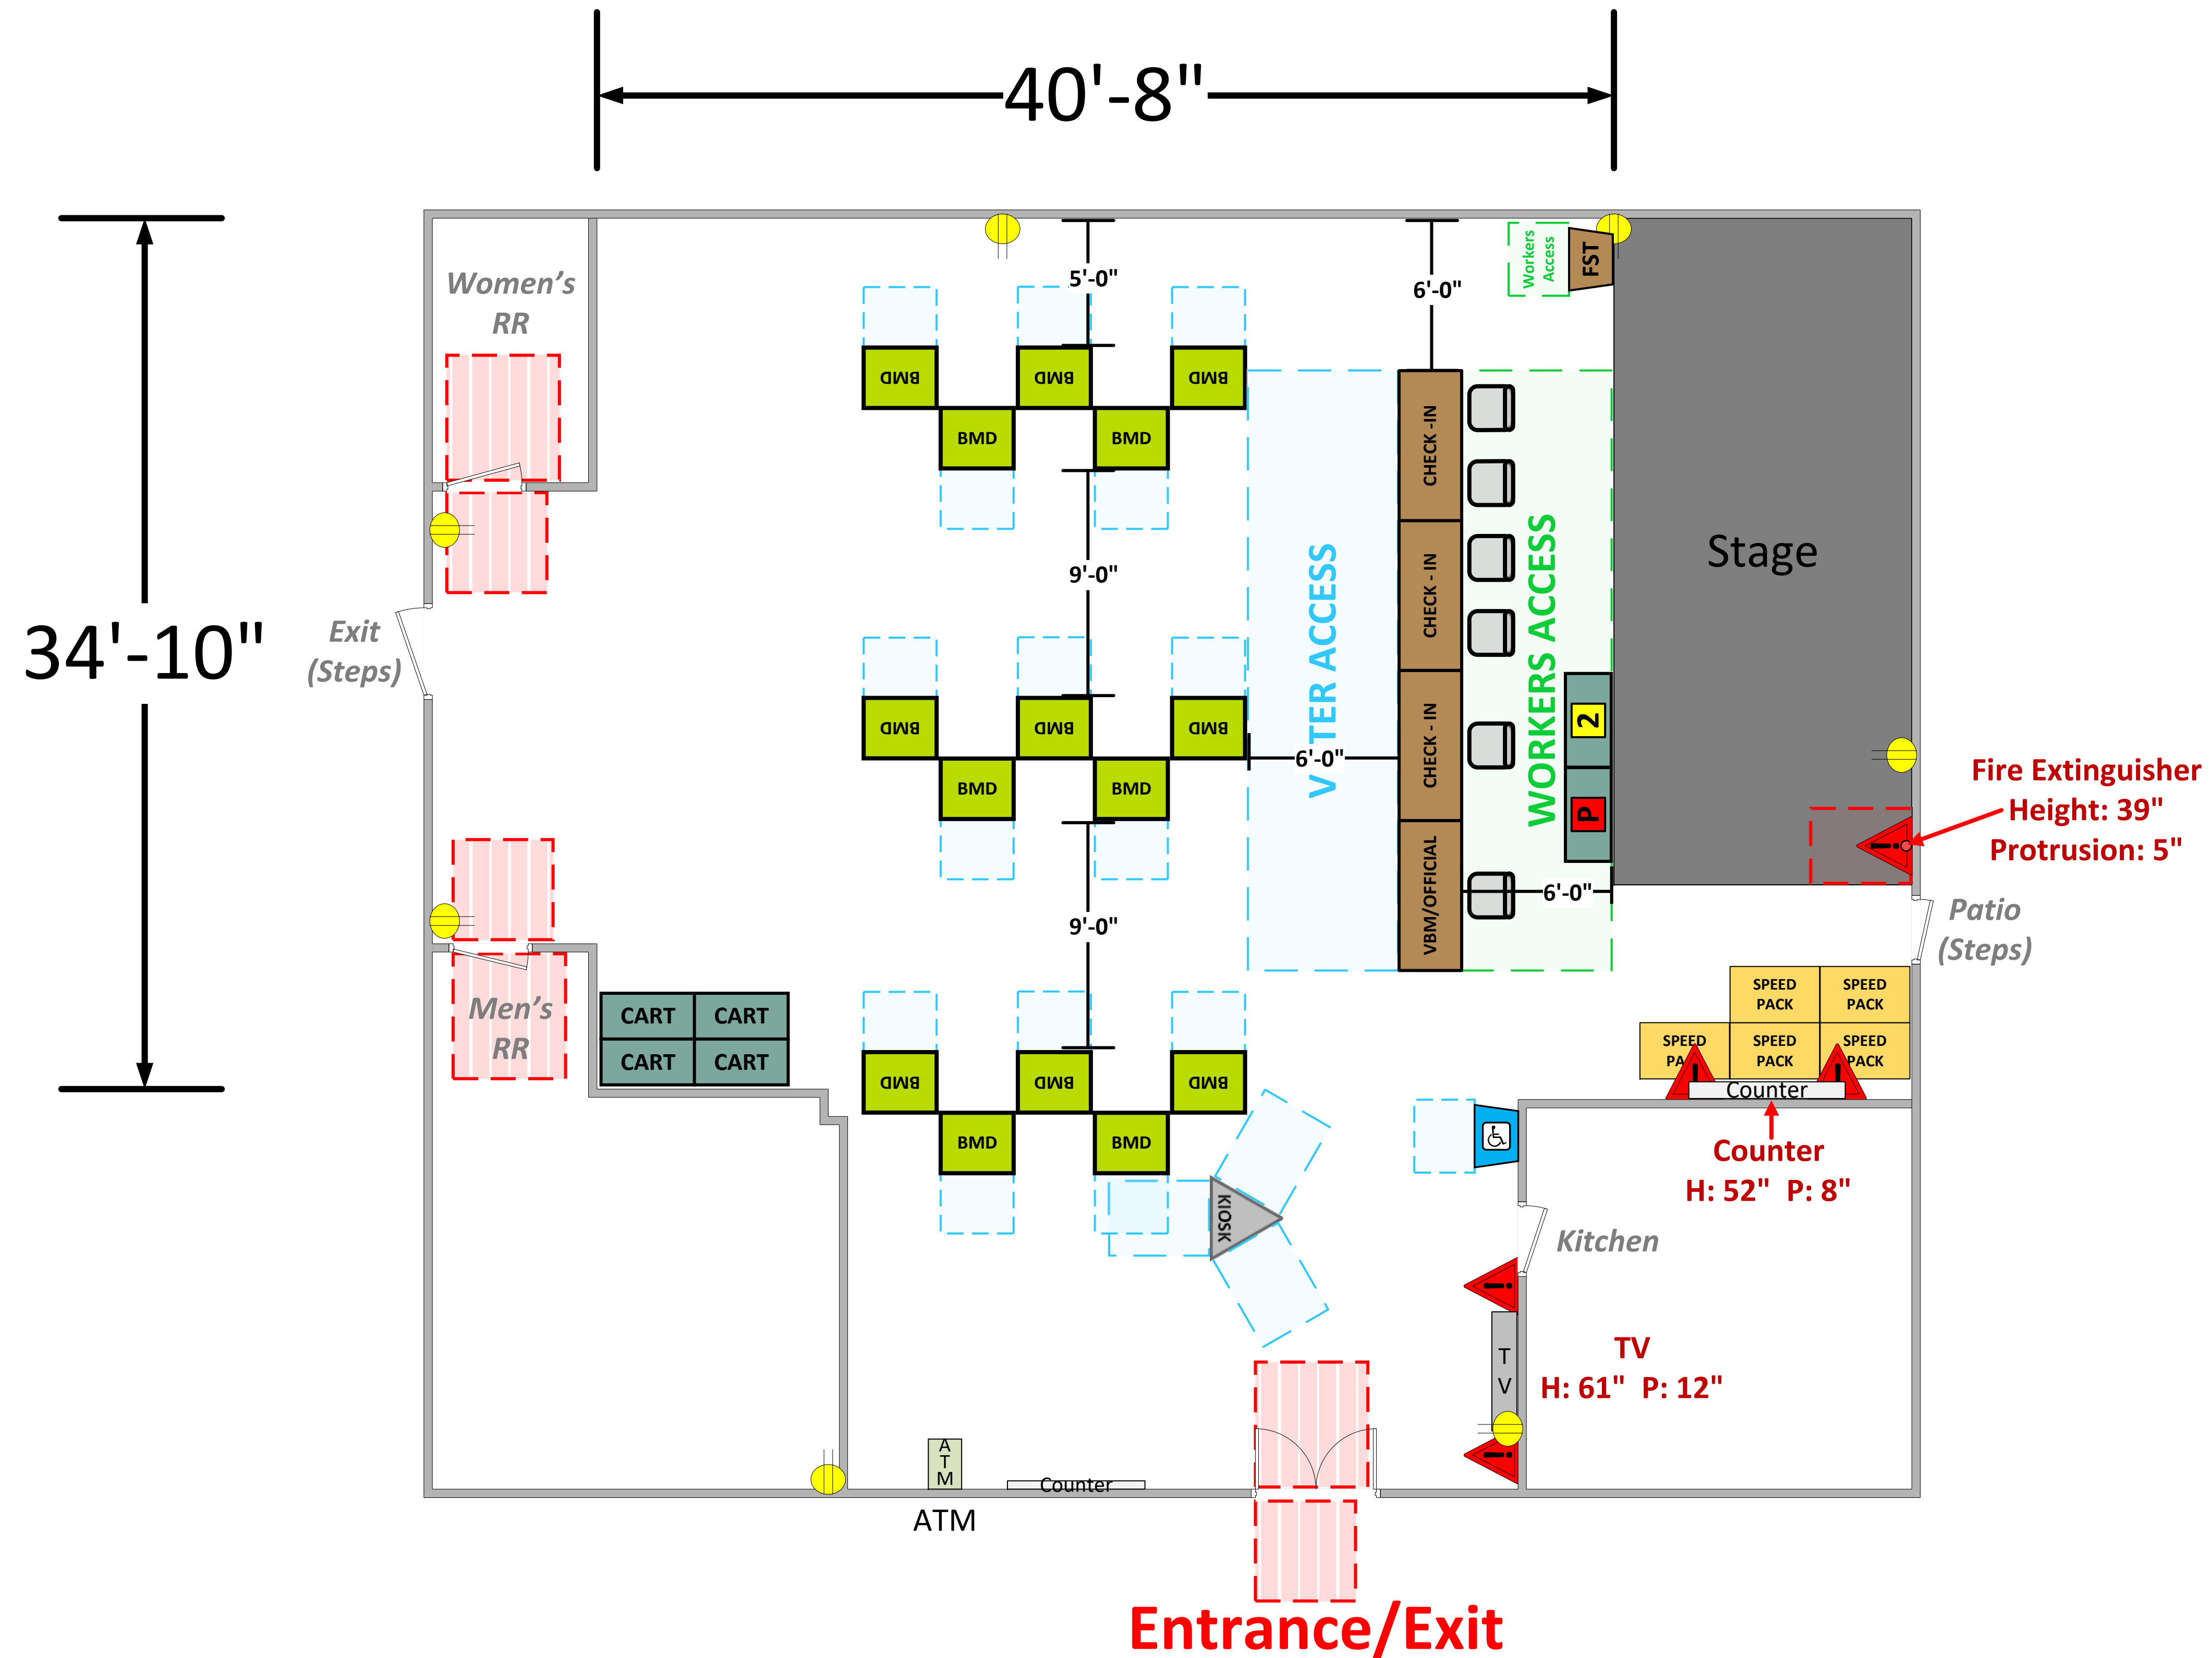

Hall

(1,956 Usable Sq. Ft.)

LEGEND

Room Size	Dimension: 40'8" x 34'10"	Sq. Ft: 1,416'
Number of BMDs	15	
POWER OUTLET		
PROTRUDING OBJECT		
Do Not Block Area		

TITLE

VCID 26877
American Legion Post 280

Each chair at a CHECK-IN station equals one ePollbook

Equipment By: Dustin Fuller	Date: 04/22/2026
Skeleton Drawn By: David Chaparro	Date: 01/06/26
Scale: 1/4" inches = 1' Ft.	