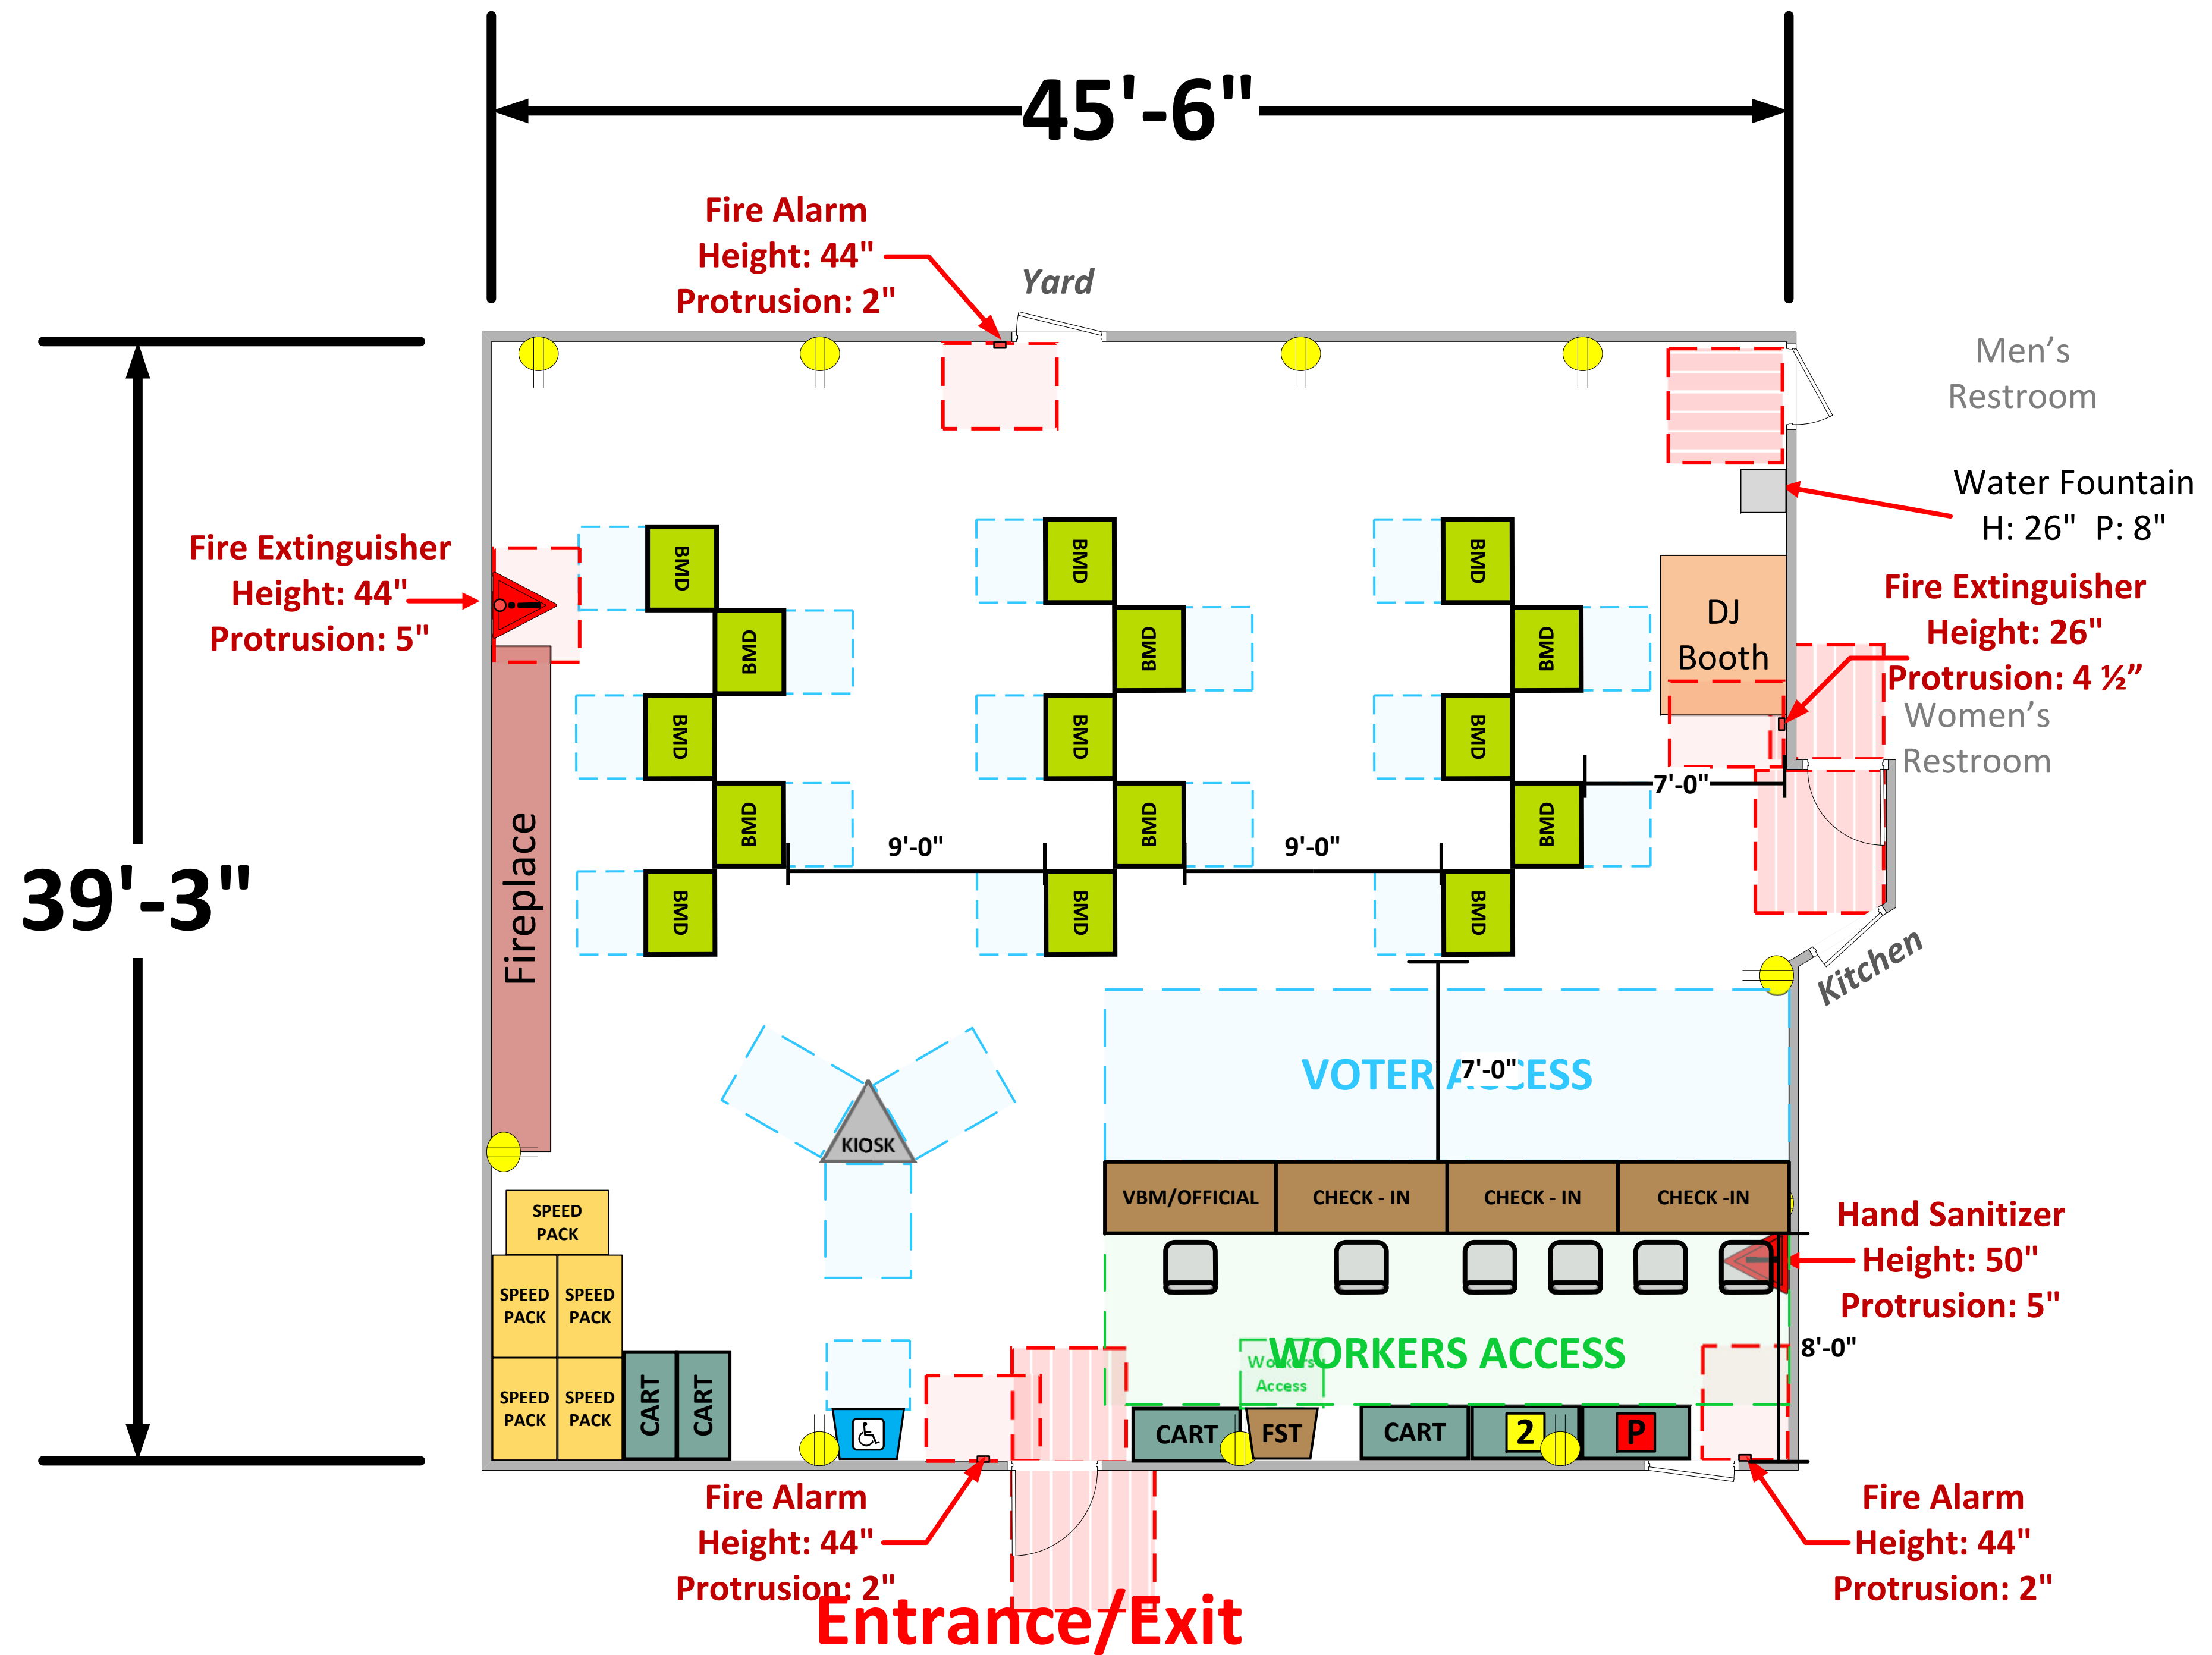

Fellowship Hall

(1,722 Usable Sq. Ft.)

LEGEND

Room Size	Dimension: 45'6" x 39'3"	Sq. Ft: 1,785'
Number of BMDs	15	
POWER OUTLET		
PROTRUDING OBJECT		
Do Not Block Area		

VCID 26953
True Vine Gospel Church

Equipment By: Anthony Gonzalez	Date: 03/24/26
Skeleton Drawn By: David Chaparro/ Anthony Gonzalez	Date: 03/23/26
Scale: 1/4" inches = 1' Ft.	

Each chair at a CHECK-IN station equals one ePollbook