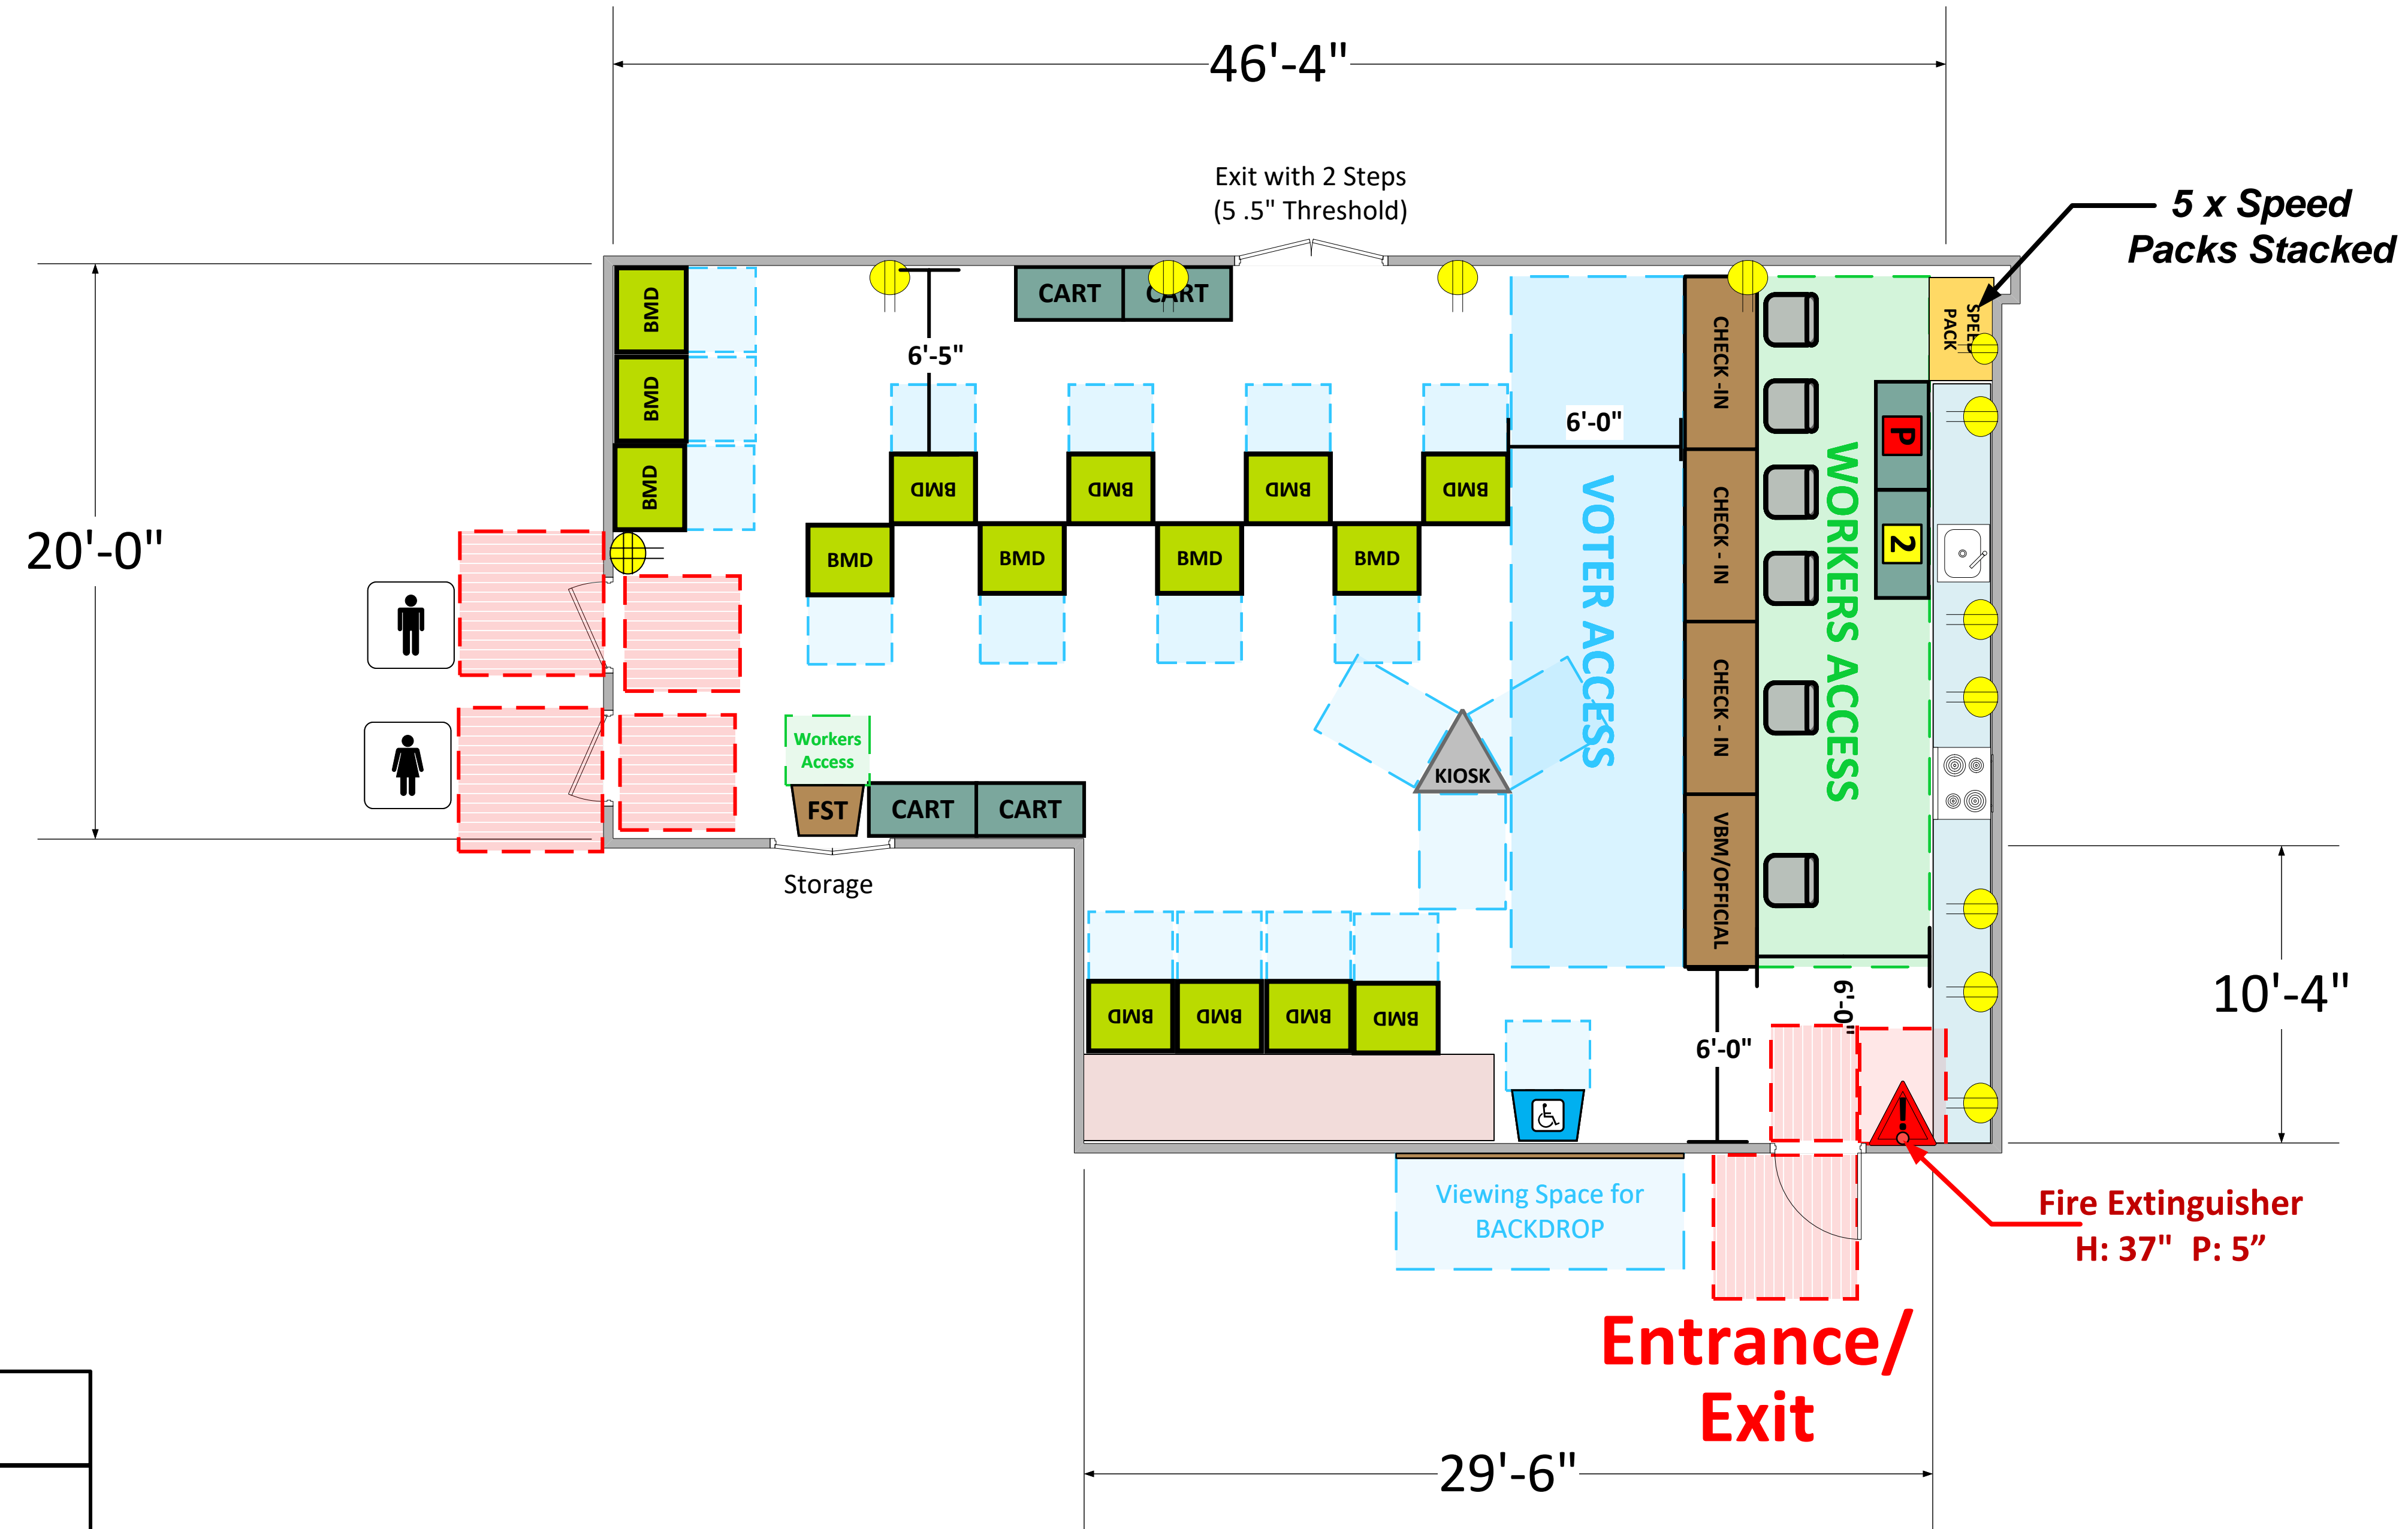

Community Room

(1,140 Usable Sq. Ft.)

LEGEND

Room Size	Dimension: 46'4" x 20' 29'6" x 10'4"	Sq. Ft: 926' 304'
Number of BMDs	15	
POWER OUTLET		
PROTRUDING OBJECT		
Do Not Block Area		

VCID 2761
Ladera Park

Each chair at a CHECK-IN station equals one ePollbook

Equipment By:	Date:
Ryan Rivas	01/05/23
Skeleton Drawn By:	Date:
David Chaparro	10/18/23
Scale:	
1/4" inches = 1' Ft.	