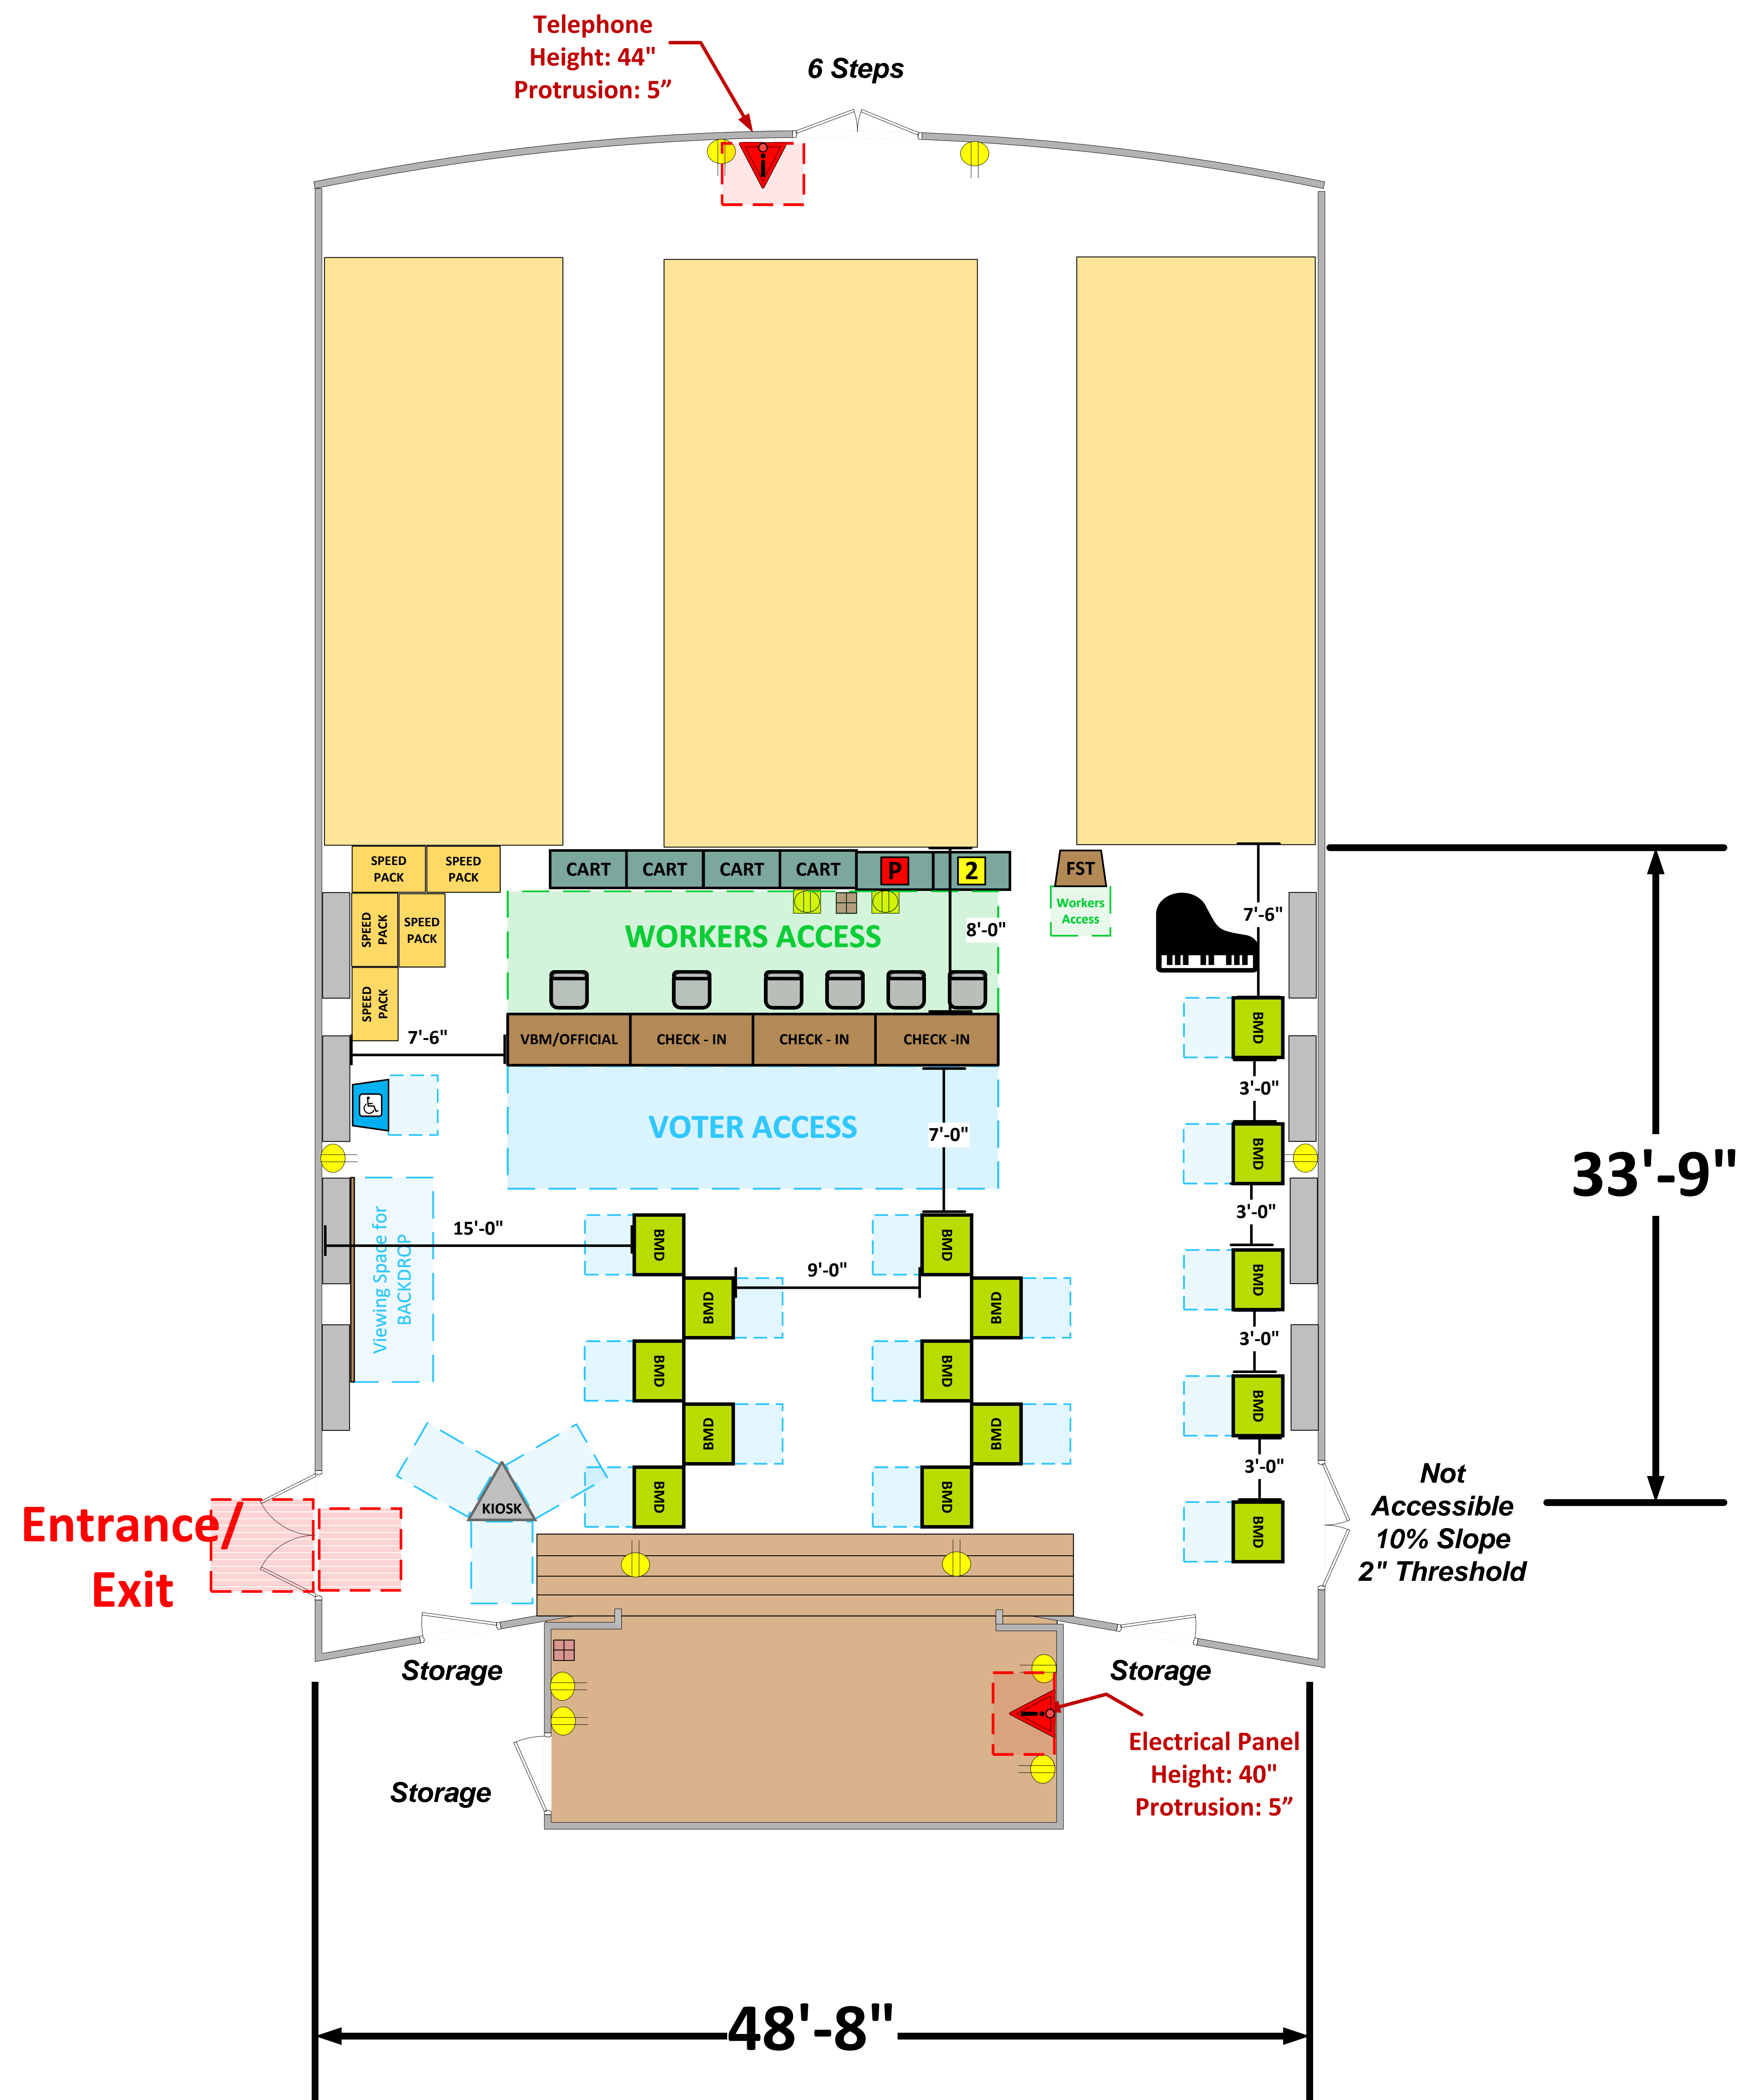

# Auditorium (1548 Sq. Ft.)

## LEGEND

Room Size	Dimension: 33' x 48'	Sq. Ft: 1548
Number of BmDs	15	
POWER OUTLET		
PROTRUDING OBJECT		
Do Not Block Area		

TITLE  
**VCID 2767  
Cienega Elementary**

Equipment By: <b>Jaime Young</b>	Date: <b>01/21/24</b>
Skeleton Drawn By: <b>Ryan Rivas</b>	Date: <b>05/09/23</b>
Scale: <b>1/4" inches = 1' Ft.</b>	