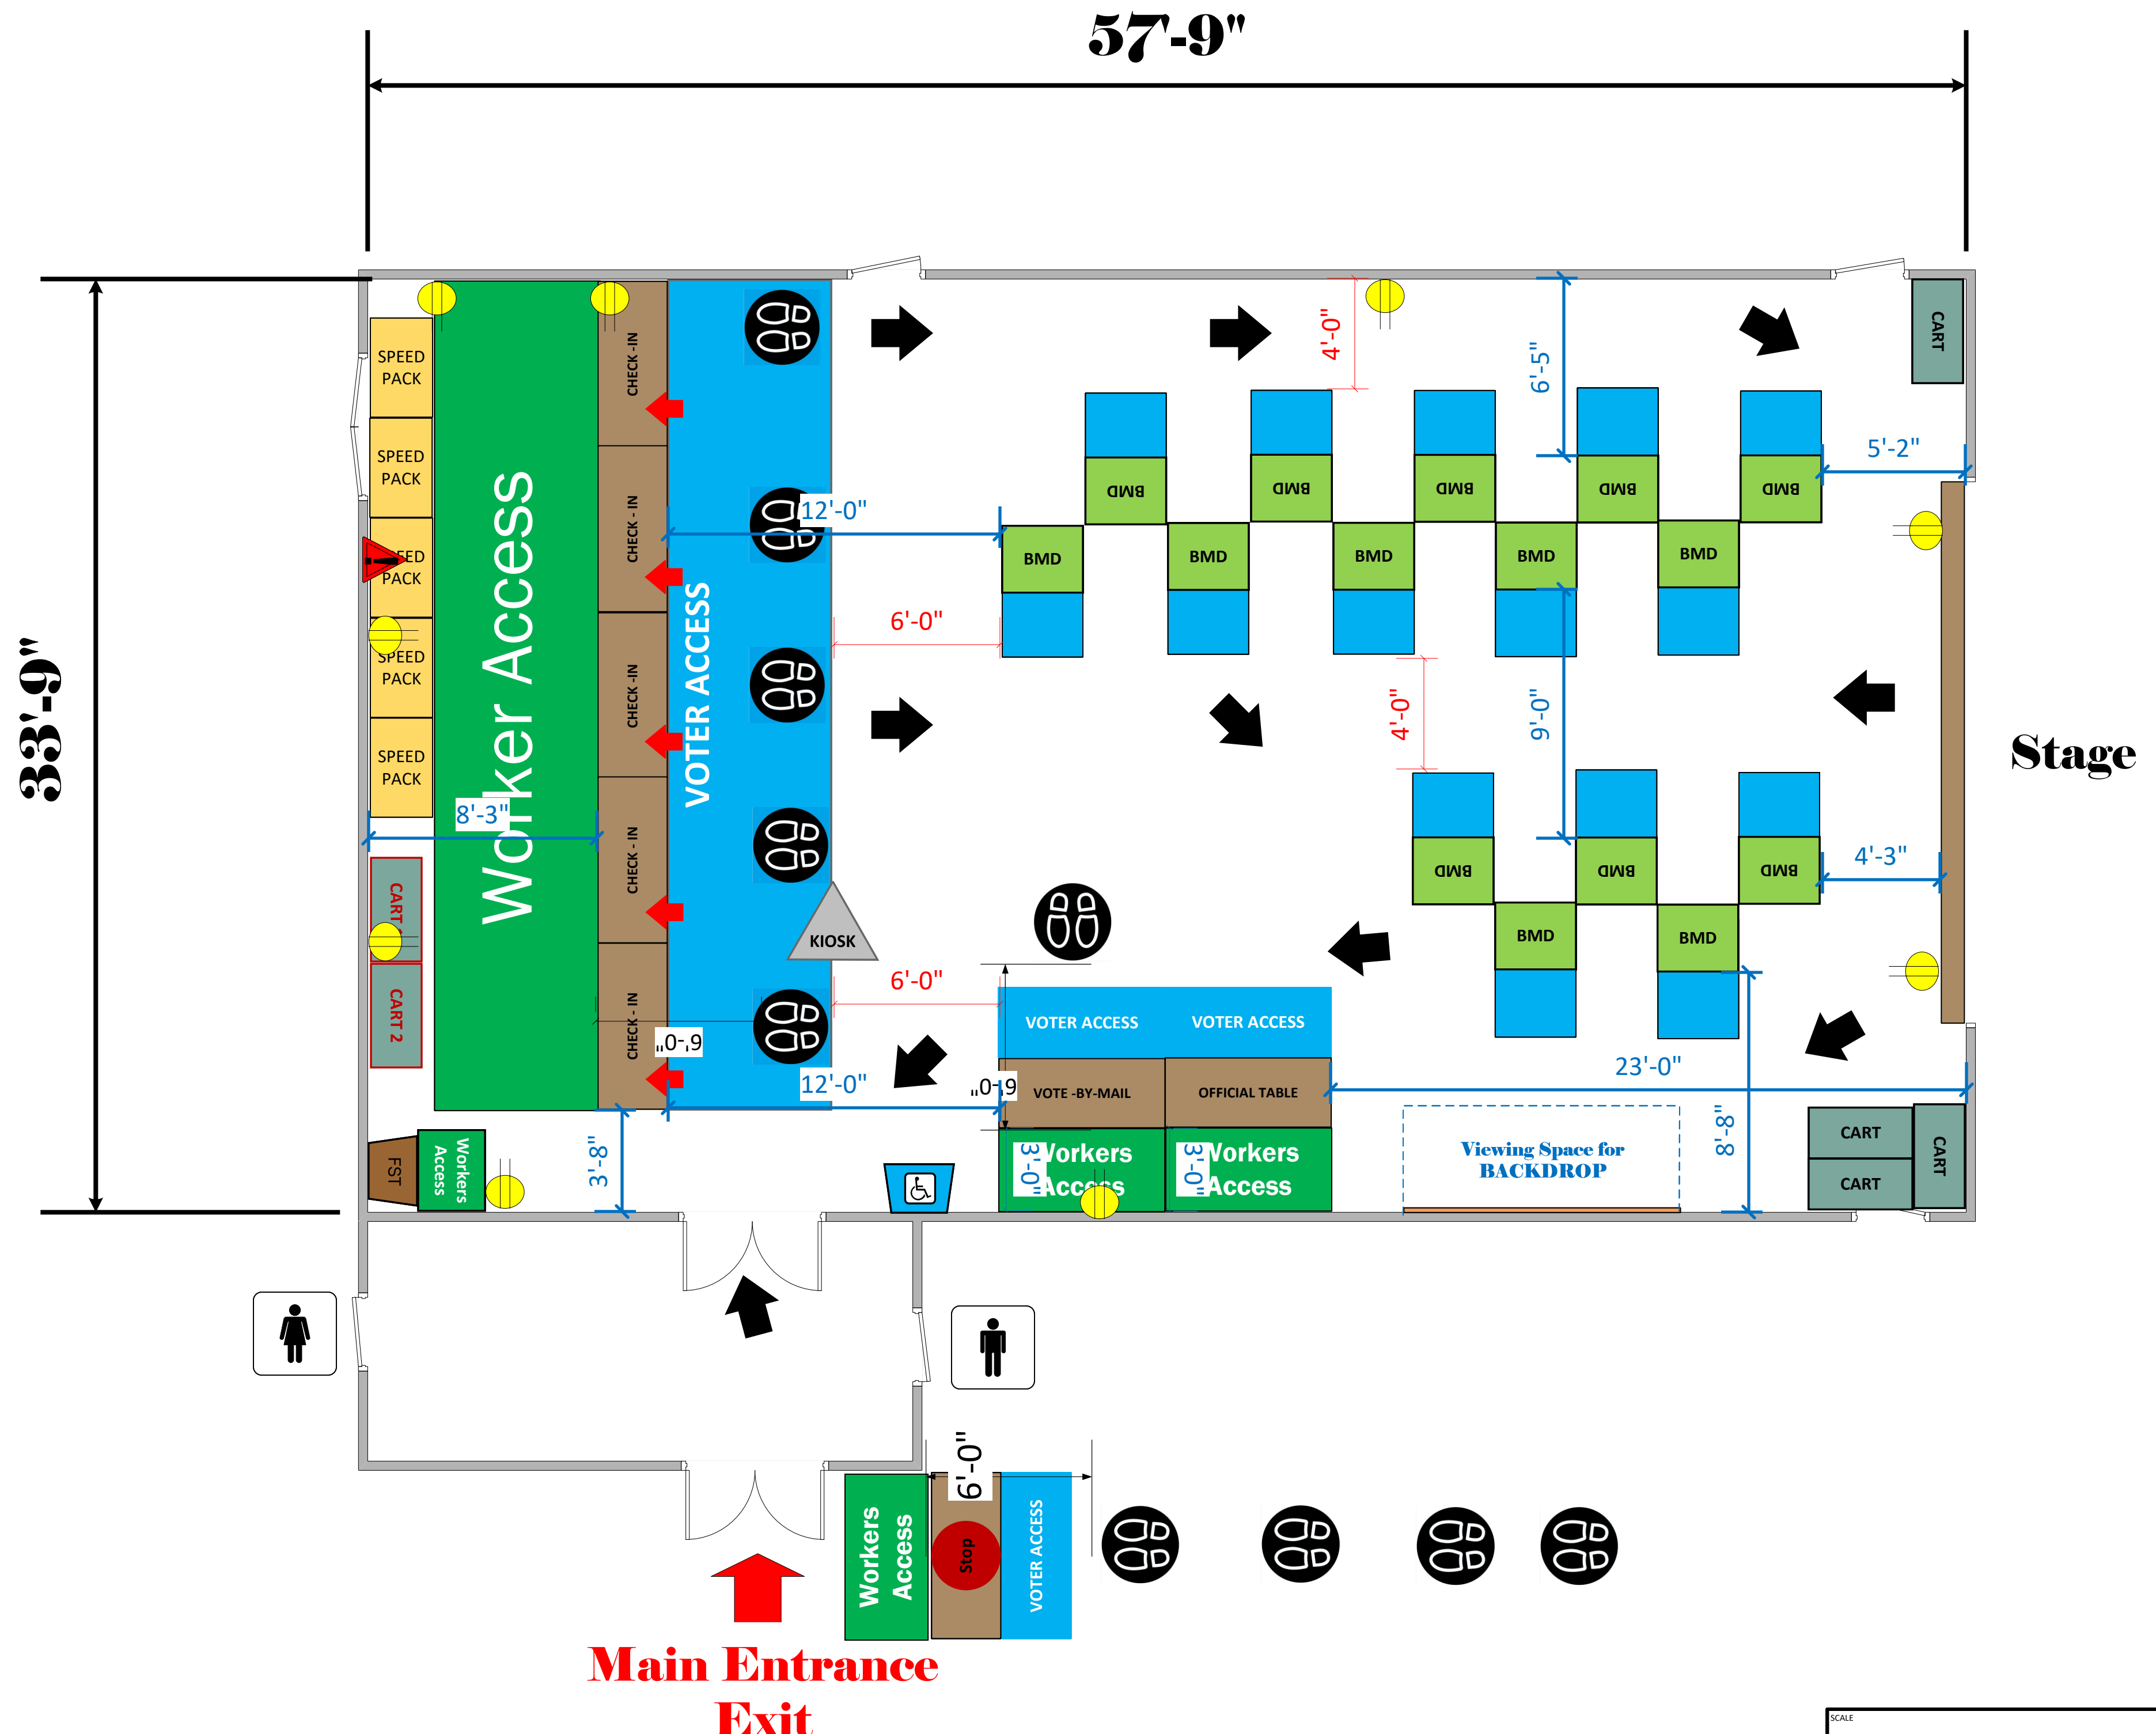

MPR

(1,881 Sq. Ft.)

LEGEND

Room Size	Dimension: 57' x 33'	Sq. Ft: 1,881'
EPB	Primary:	Secondary:
BMD	Total: 15	Actual:
Circuits	Total:	Usable:
Floor Decals		
BALLOT MARKING DEVICE		
CHECK IN TABLE		
BMD CART		
BACKDROP		
KIOSK		
POWER OUTLET		
PROTRUDING OBJECT		
ROUTER		
POWER CORDS		

TITLE
Esperanza Elementary School
VC ID# 2802

SCALE
 1:48
 DRAWN BY
David Chaparro