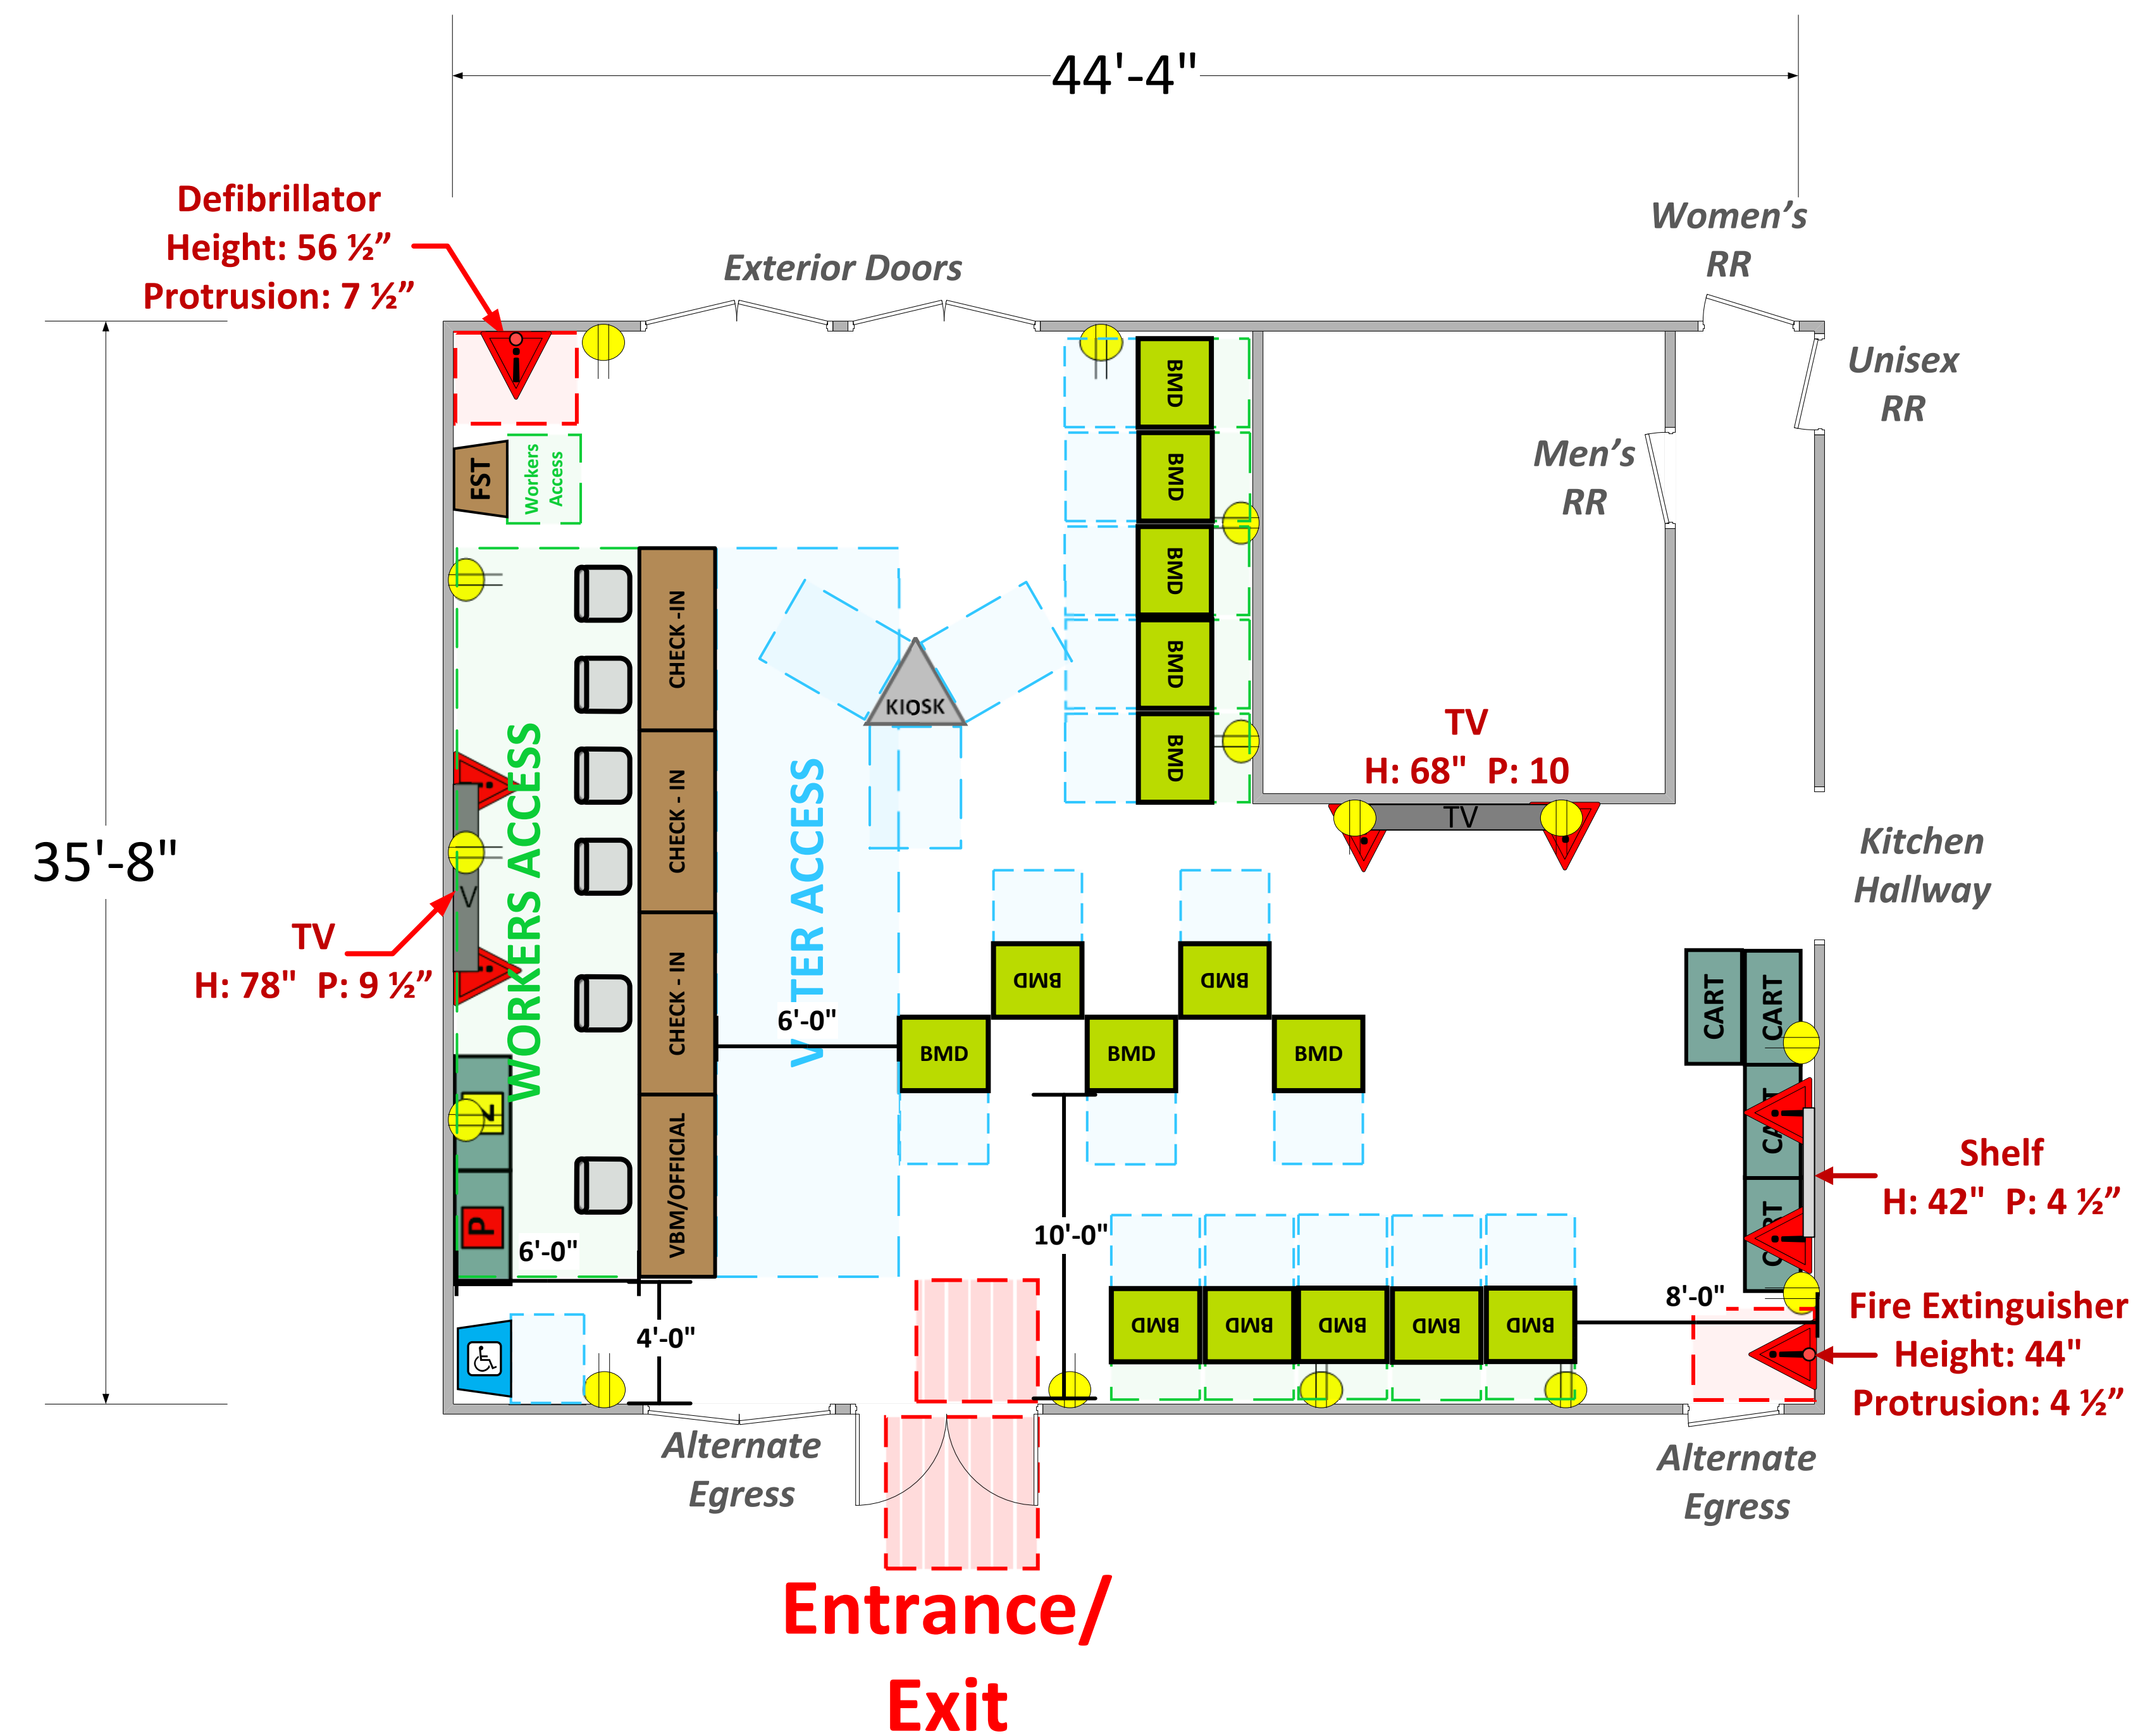

Fellowship Hall

(1,336 Usable Sq. Ft.)

LEGEND

Room Size	Dimension: 44'4" x 35'4"	Sq. Ft: 1,336'
Number of BMDs	15	
POWER OUTLET		
PROTRUDING OBJECT		
Do Not Block Area		

TITLE

VCID 28938
Desert Winds Community Church

Each chair at a CHECK-IN station equals one ePollbook

Equipment By: Ryan Rivas	Date: 03/26/26
Skeleton Drawn By: David Chaparro	Date: 02/06/25
Scale: 1\4" inches = 1' Ft.	