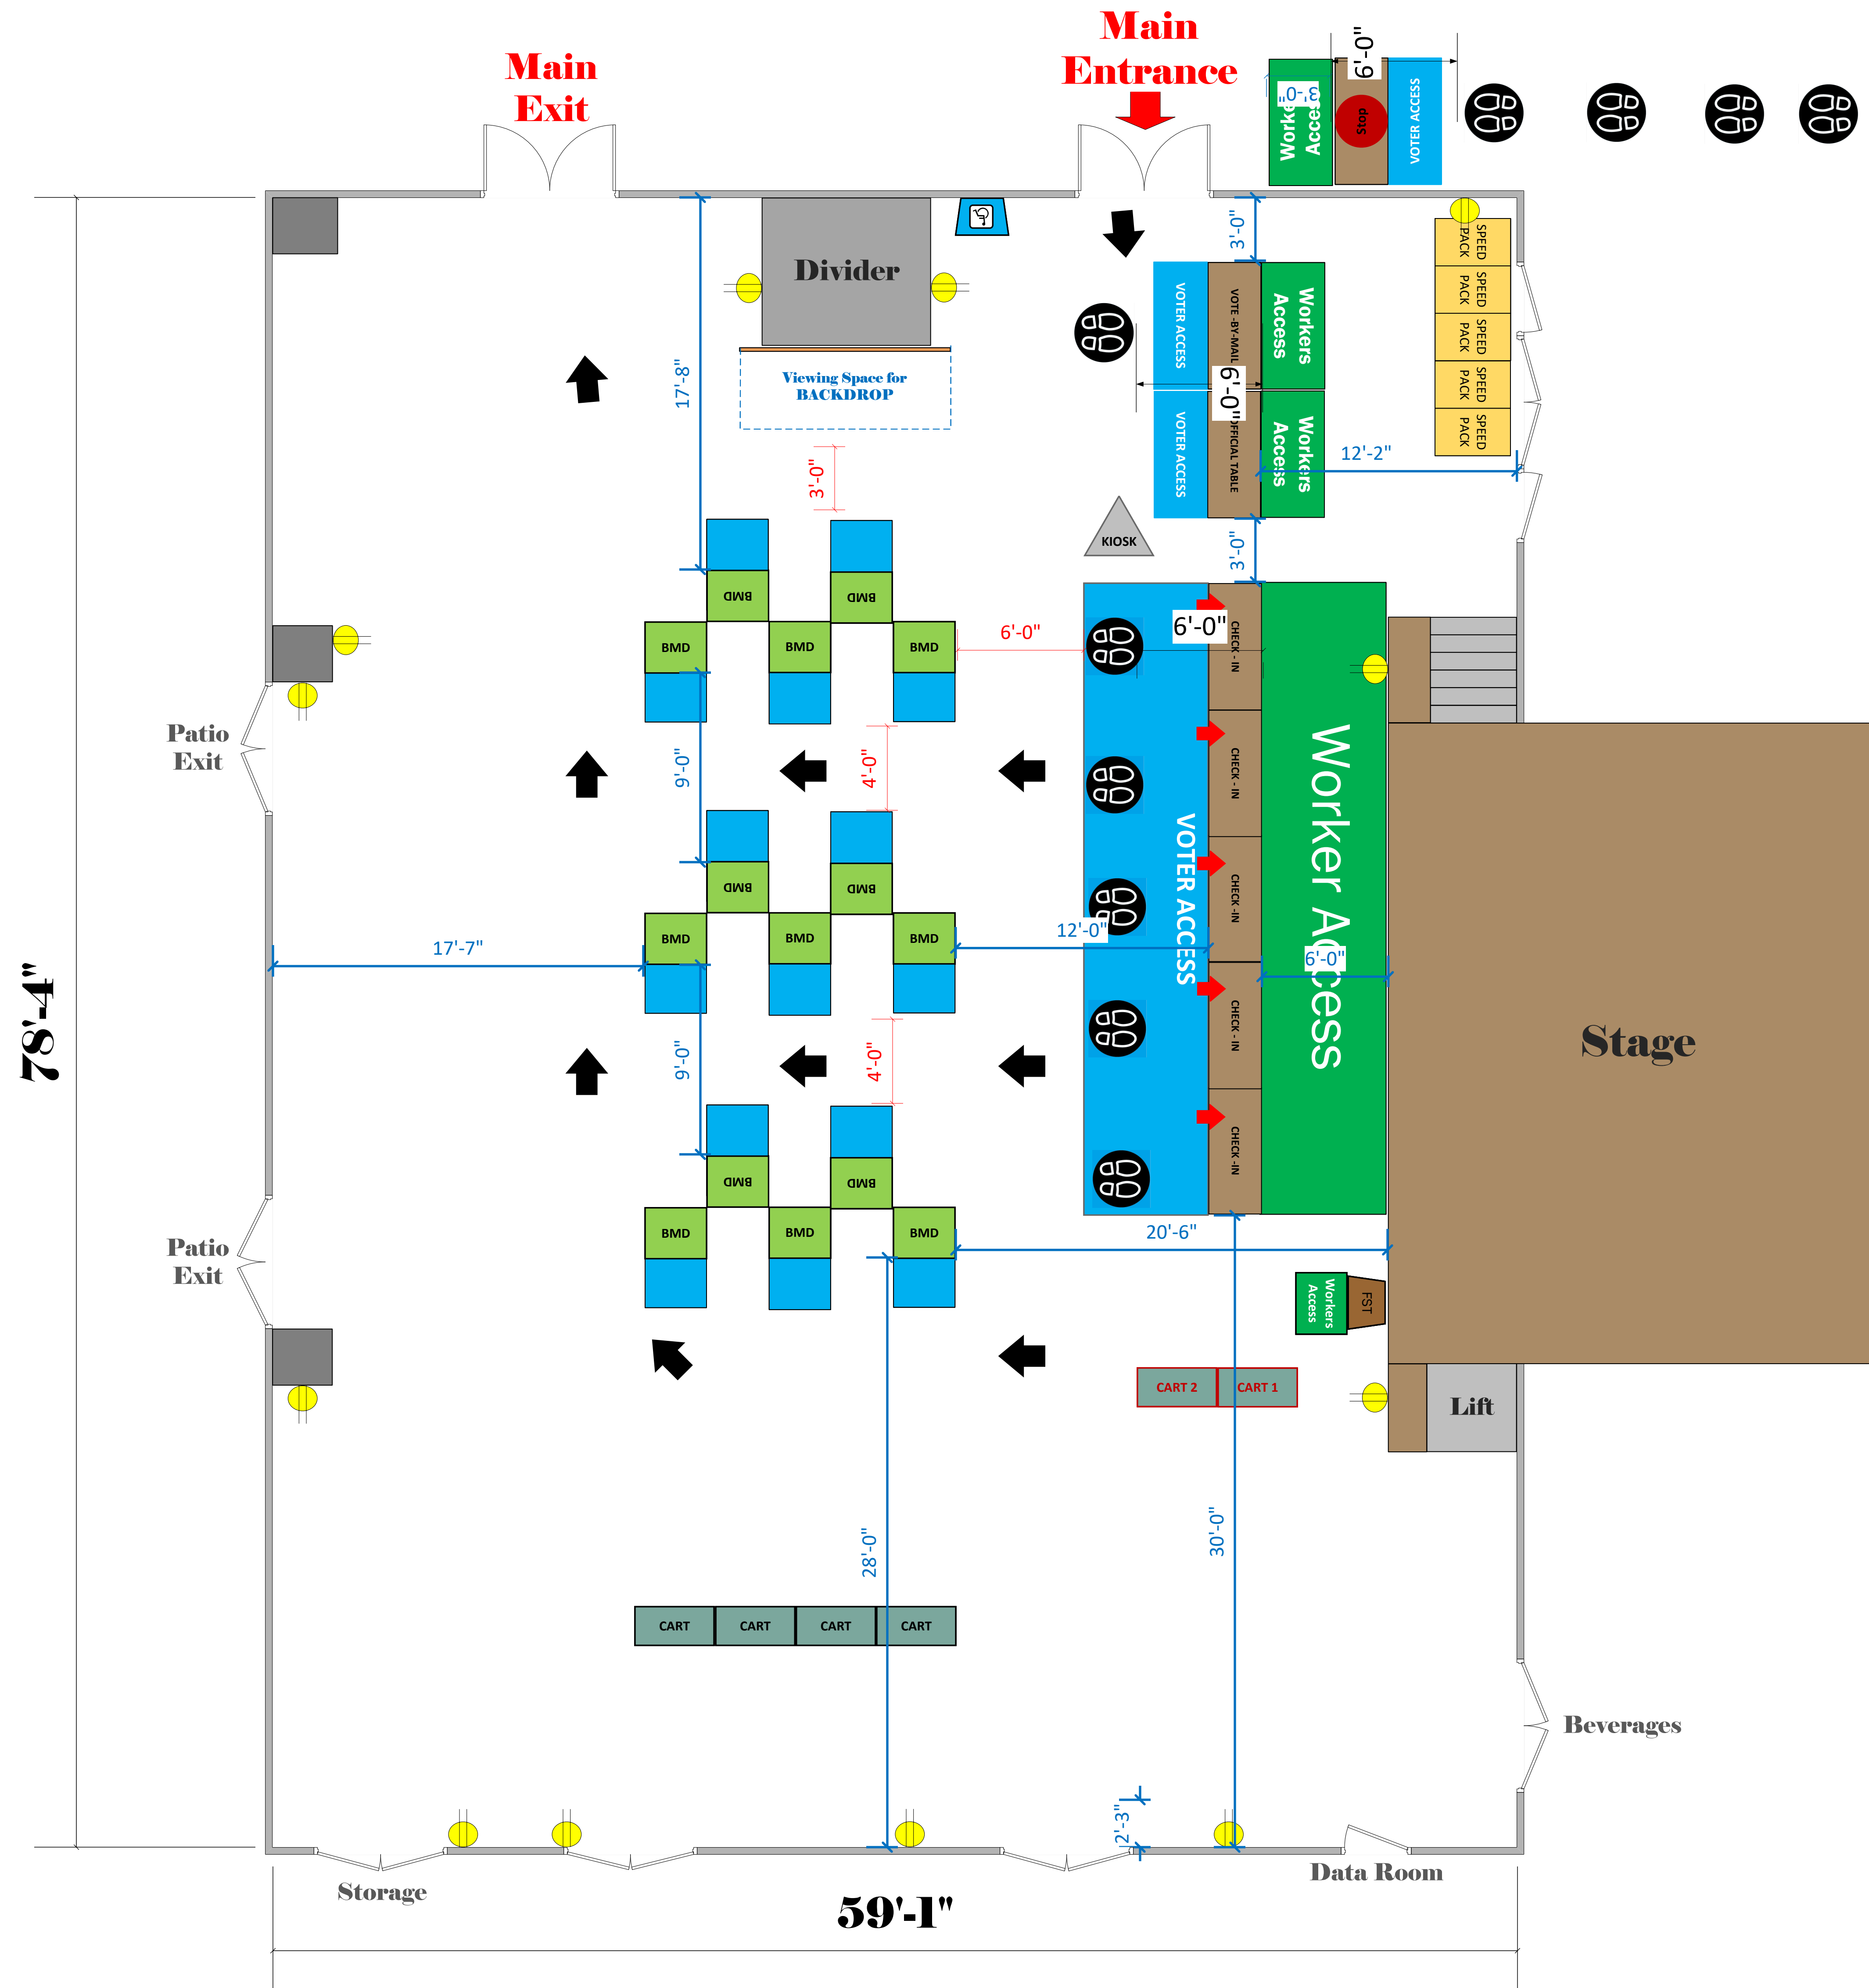

Multi-Purpose Room

(5,163 Sq. Ft.)

LEGEND

Room Size	Dimension: 59'1" x 78'4"	Sq. Ft: 5,163'
EPB	Primary:	Secondary:
BMD	Total: 15	Actual:
Circuits	Total:	Usable:
Floor Decals		
BALLOT MARKING DEVICE		
CHECK IN TABLE		
BMD CART		
BACKDROP		
KIOSK		
POWER OUTLET		
PROTRUDING OBJECT		
ROUTER		
POWER CORDS		

TITLE **Rowland Heights Community Center**
VC ID# 2935

SCALE 1:48
DRAWN BY David Chaparro