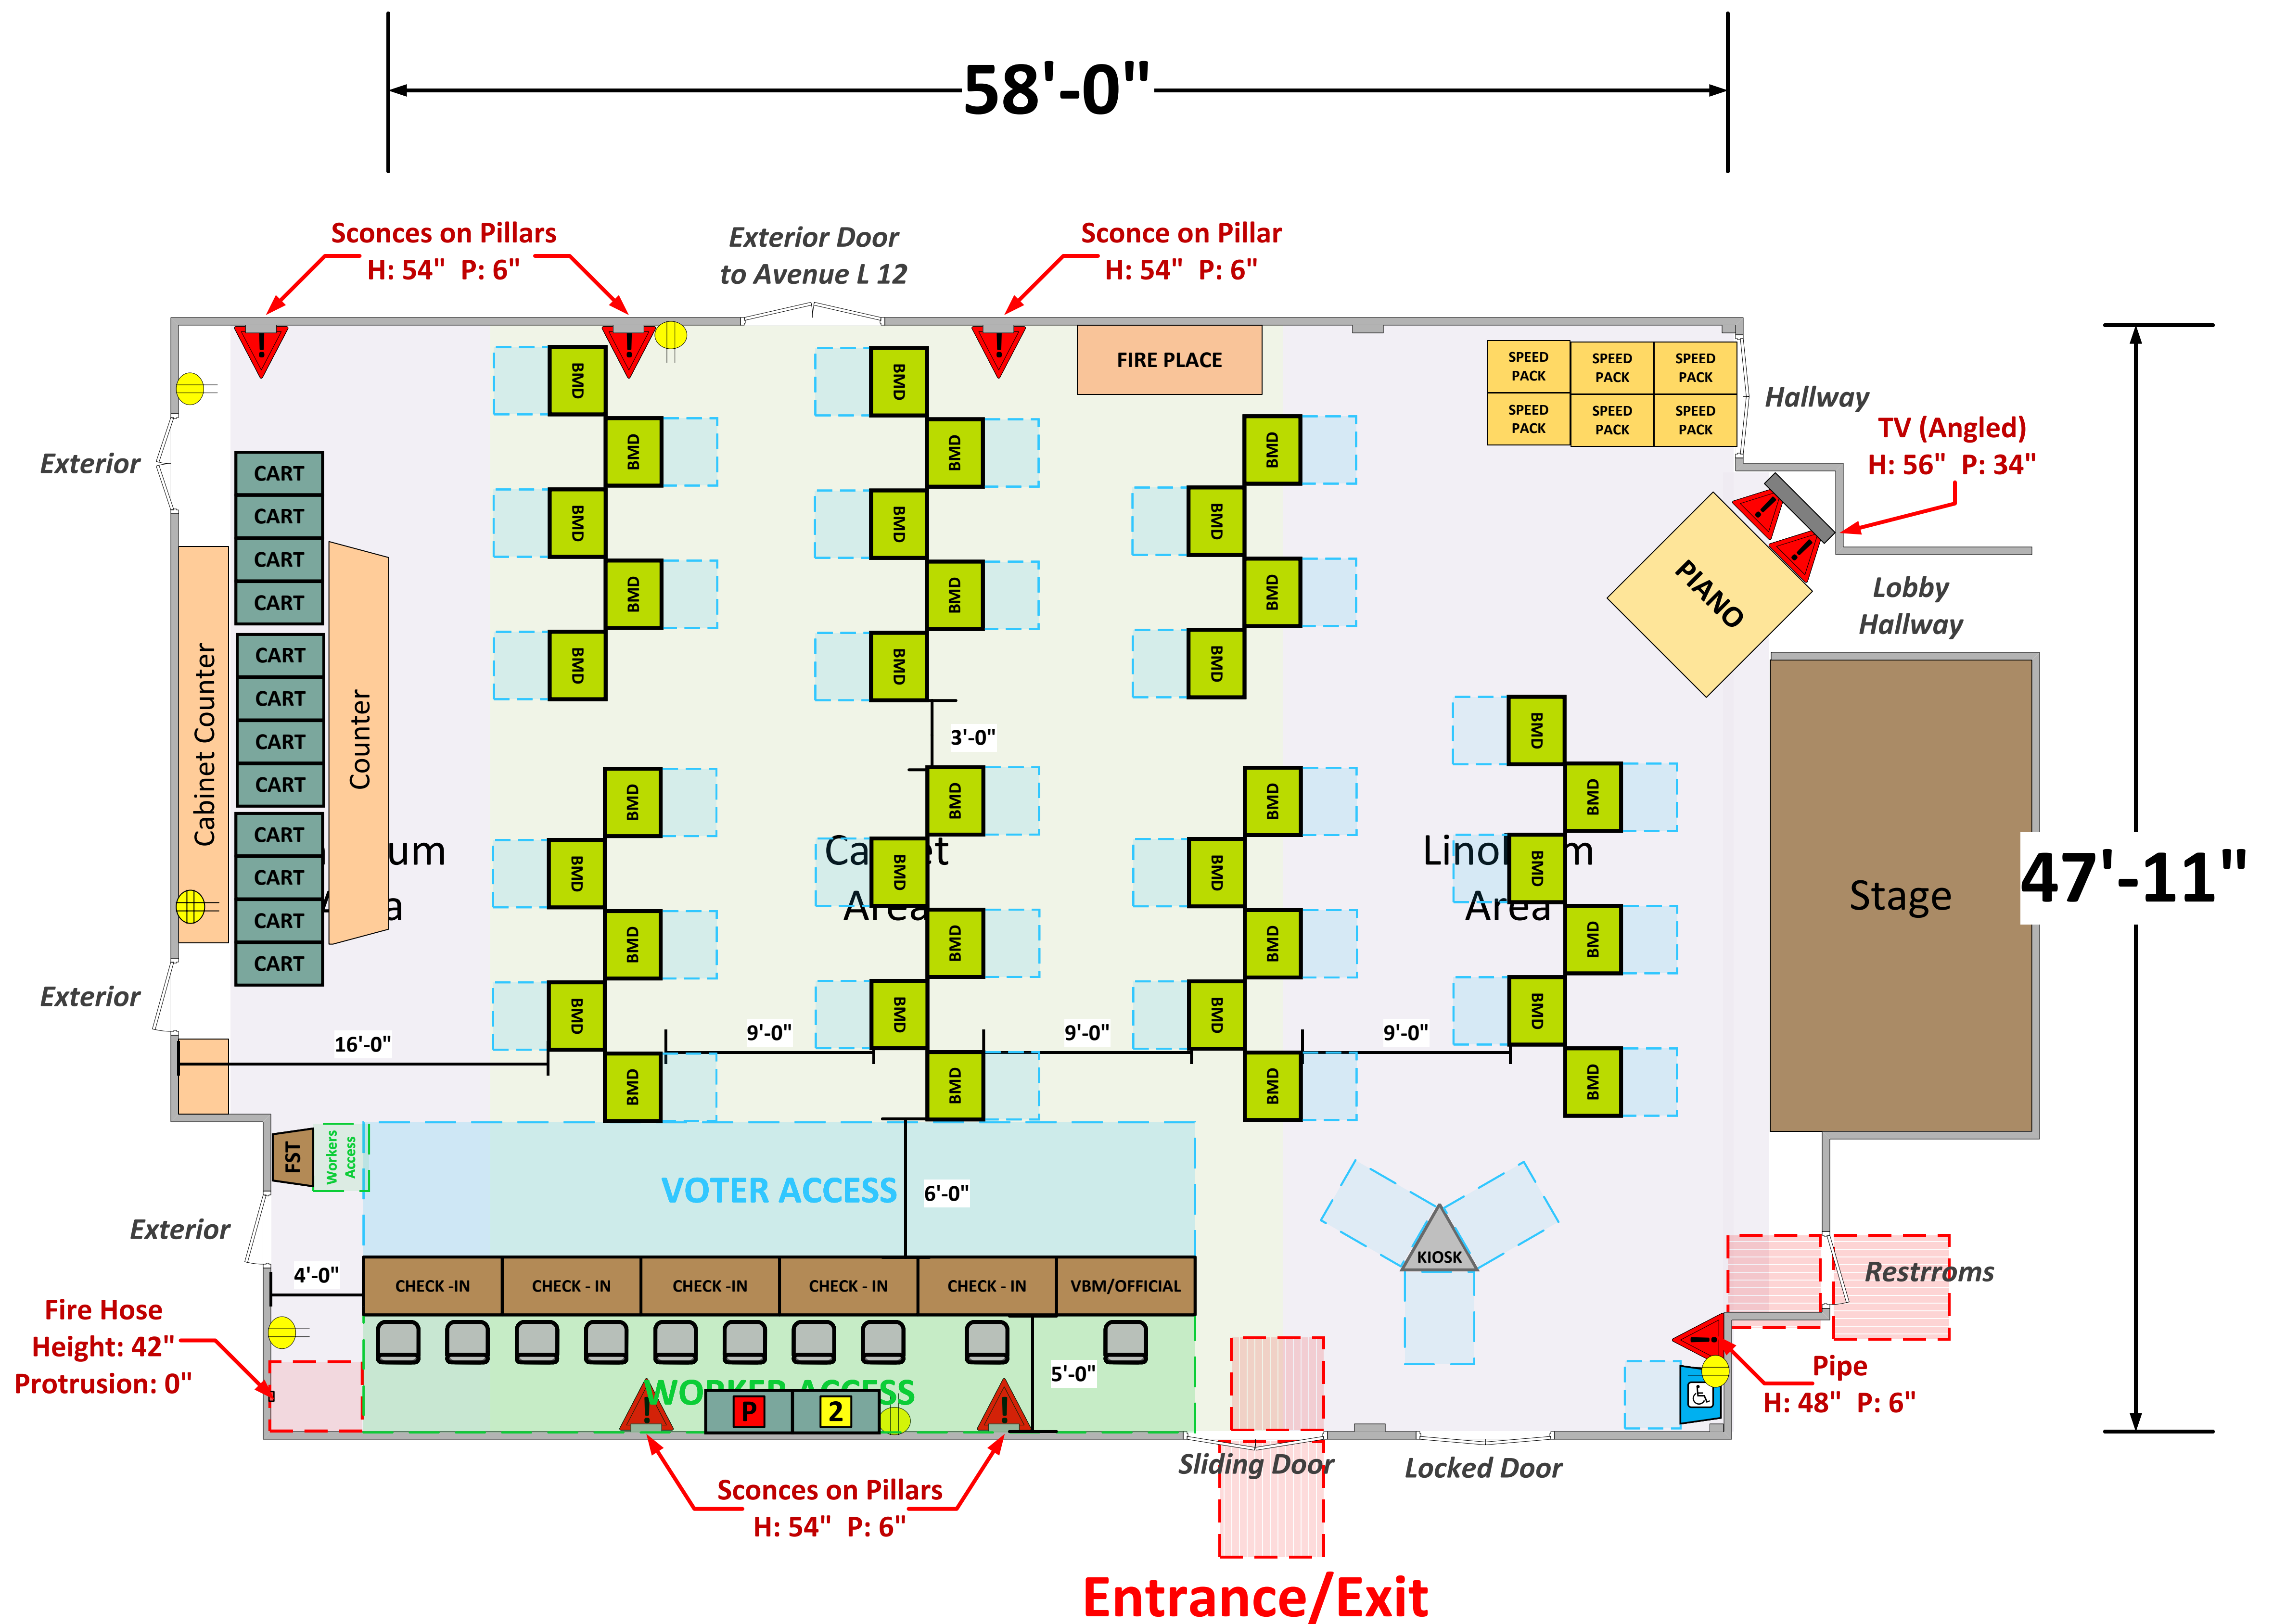

Dining Room

(2,832 Usable Sq. Ft.)

LEGEND

Room Size	Dimension: 58' x 47'11"	Sq. Ft: 2,779'
Number of BMDs	35	
POWER OUTLET		
PROTRUDING OBJECT		
Do Not Block Area		

VCID 29427
Mayflower Gardens

Each chair at a CHECK-IN station equals one ePollbook

Equipment By: Scott Taylor	Date: 05/07/26
Skeleton Drawn By: David Chaparro	Date: 03/13/25
Scale: 1/4" inches = 1' Ft.	